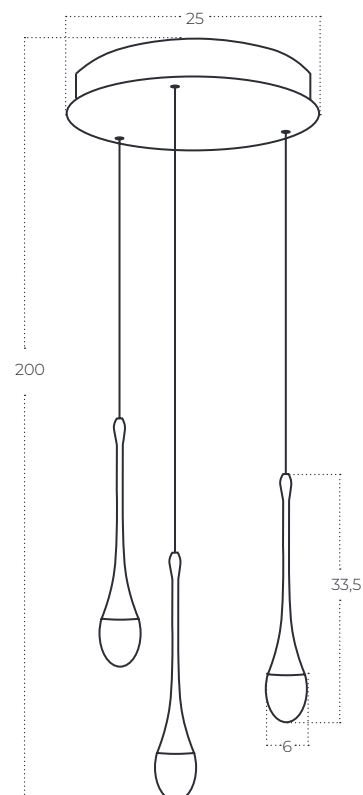

DALMA 3

Dalma 3 Round BK
AZ6009

Dalma 3 Round GO
AZ6010

Technical information

Code	AZ6009	AZ6010
Color	● sand black / clear	● electric plating gold / clear
Material	mirror stainless steel / acryl	mirror stainless steel / acryl
Light source	3 x LED integrated	3 x LED integrated
Power	28W	28W
Kelvins	3000K	3000K
Lumens	2240lm	2240lm