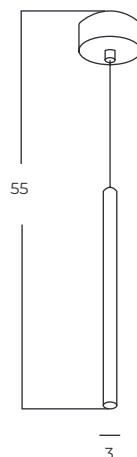

Technical information

Code	AZ6261	AZ6263	AZ6309	AZ6311
Color	● sand black	○ sand white	● sand black	○ sand white
Material	aluminium	aluminium	aluminium	aluminium
Light source	1 x LED integrated	1 x LED integrated	1 x LED integrated	1 x LED integrated
Power	8W	8W	8W	8W
Kelvins	4000K	4000K	4000K	4000K
Lumens	439lm	444lm	439lm	444lm