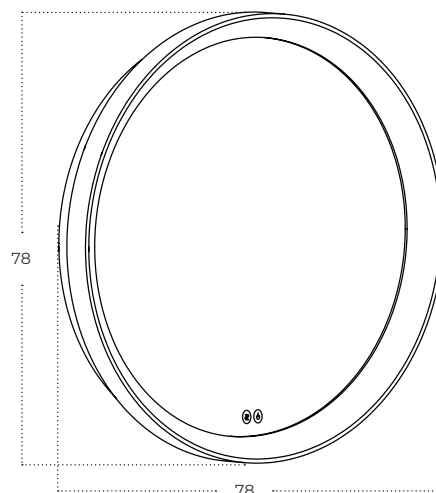

SERGIO Mirror 80 HEATED CCT Switch

Sergio Mirror 80 HEATED CCT
Switch BK
AZ5821

Sergio Mirror 80 HEATED CCT
Switch GO
AZ5822

Technical information

Code	AZ5821	AZ5822
Color	● sand black	● brushed gold
Material	iron / aluminium / mirror / pvc	iron / aluminium / mirror / pvc
Light source	1 x LED integrated	1 x LED integrated
Power	55W	55W
Kelvins	3000 / 4000K	3000 / 4000K
Lumens	4400lm	4400lm
Others	Type of control: CCT SWITCH + TOUCH DIMMER	Type of control: CCT SWITCH + TOUCH DIMMER