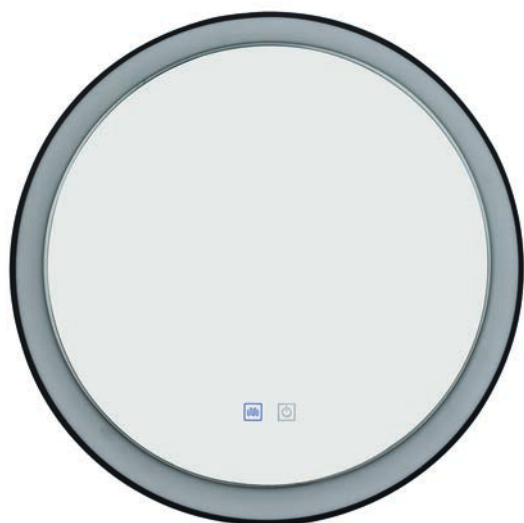

SERGIO Mirror 80 HEATED CCT Switch

Sergio Mirror 80 HEATED CCT
Switch BK
AZ5821