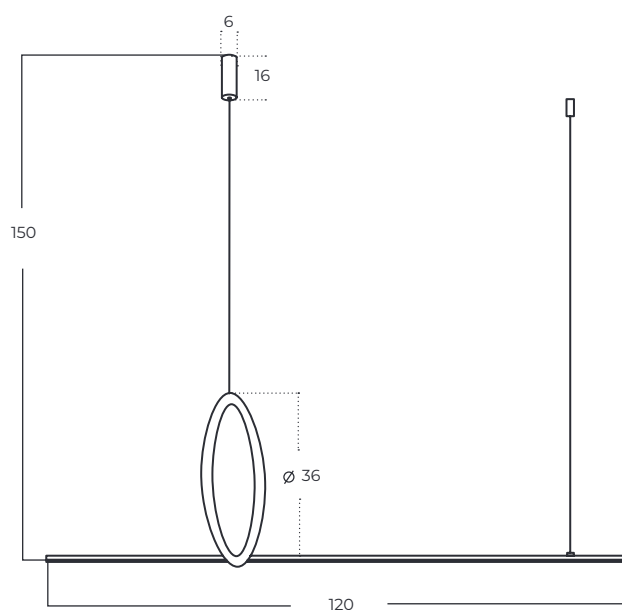

PELLE 3-Step DIMM

Pelle 3-Step DIMM BK
AZ5756

Pelle 3-Step DIMM GO
AZ5757

Technical information

Code	AZ5756	AZ5757
Color	● sand black	● painting gold
Material	iron / aluminium / pvc	iron / aluminium / pvc
Light source	1 x LED integrated	1 x LED integrated
Power	30W	30W
Kelvins	3000K	3000K
Lumens	2440lm	2400lm
Others	Type of control: 3-STEP DIMMER	Type of control: 3-STEP DIMMER