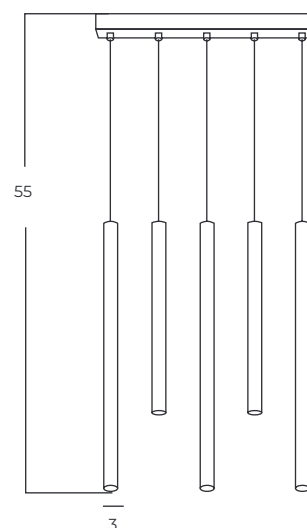

VERNO 4000K

Verno 3 4000K BK
AZ6313

Verno 5 4000K BK
AZ6315

Technical information

Code	AZ6313
Color	● sand black
Material	aluminium
Light source	3 x LED integrated
Power	15W
Kelvins	4000K
Lumens	624lm

Code	AZ6315
Color	● sand black
Material	aluminium
Light source	5 x LED integrated
Power	27W
Kelvins	4000K
Lumens	1007lm