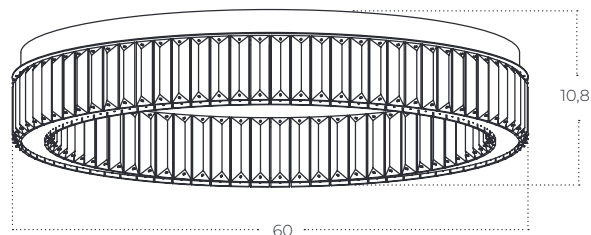

SPARK Top 60 DIMM

Spark Top 60 DIMM GO
AZ5784

Spark Top 60 DIMM CH
AZ5785

Technical information

Code	AZ5784	AZ5785
Color	● gold	○ chrome
Material	iron / glass	iron / glass
Light source	1 x LED integrated	1 x LED integrated
Power	48W	48W
Kelvins	3000K	3000K
Lumens	2560lm	2560lm
Others	Type of control: TRIAC DIMMER	Type of control: TRIAC DIMMER