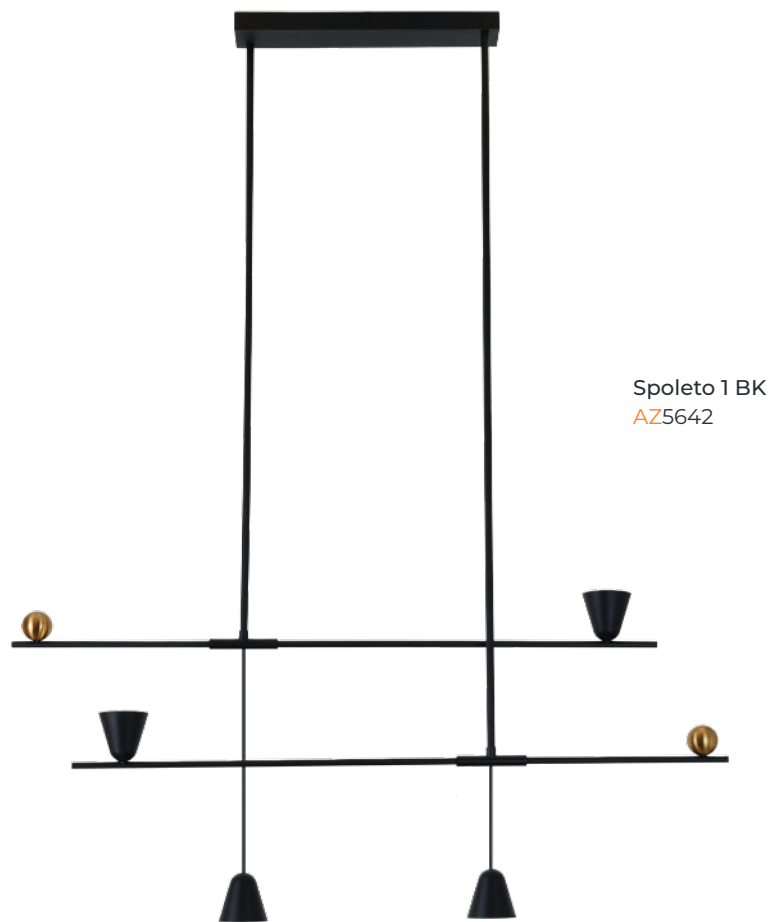

SPOLETO

Technical information

Code	AZ5642
Color	● black
Material	metal
Light source	6 x LED intergrated
Power	25W
Kelvins	3000K
Lumens	1397lm