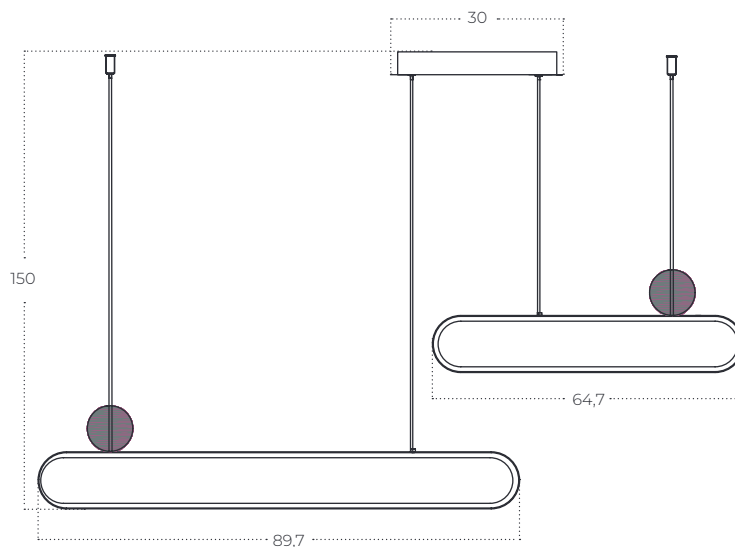

NIKODEMO V2 Pendant 3000K 3-Step DIMM

Nicodemo V2 Pendant
3000K 3-Step DIMM
AZ5780

Technical information

Code	AZ5780
Color	● painting gold
Material	iron / aluminium / pvc
Light source	2 x LED integrated
Power	60W
Kelvins	3000K
Lumens	4800lm
Others	Type of control: 3-STEP DIM-MER