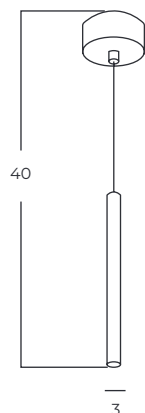

Technical information

Code	AZ6261	AZ6263	AZ6309	AZ6311
Color	● sand black	○ sand white	● sand black	○ sand white
Material	aluminium	aluminium	aluminium	aluminium
Light source	1 x LED integrated	1 x LED integrated	1 x LED integrated	1 x LED integrated
Power	8W	8W	8W	8W
Kelvins	4000K	4000K	4000K	4000K
Lumens	439lm	444lm	439lm	444lm