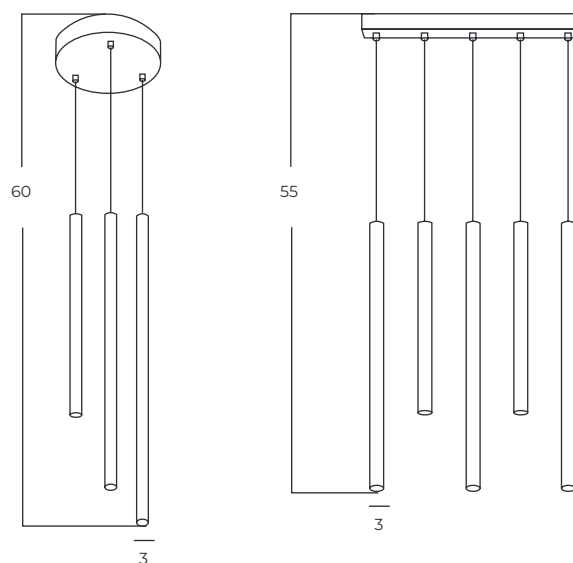

VERNO 3000K

Verno 3 3000K BK
AZ6312

Verno 5 3000K BK
AZ6314

Technical information

Code	AZ6312	AZ6314
Color	● sand black	● sand black
Material	aluminium	aluminium
Light source	3 x LED integrated	5 x LED integrated
Power	15W	27W
Kelvins	3000K	3000K
Lumens	624lm	1007lm