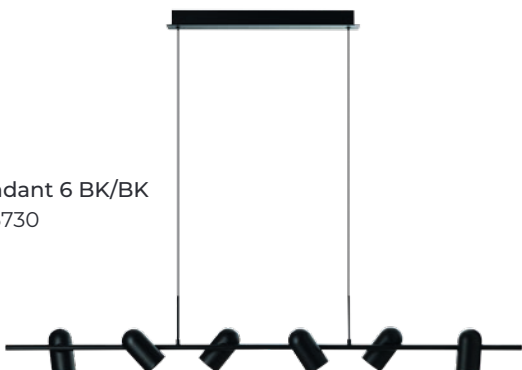

Pendant 6 GO/BK
AZ5729

VIVI

Pendant 6 BK/BK
AZ5730