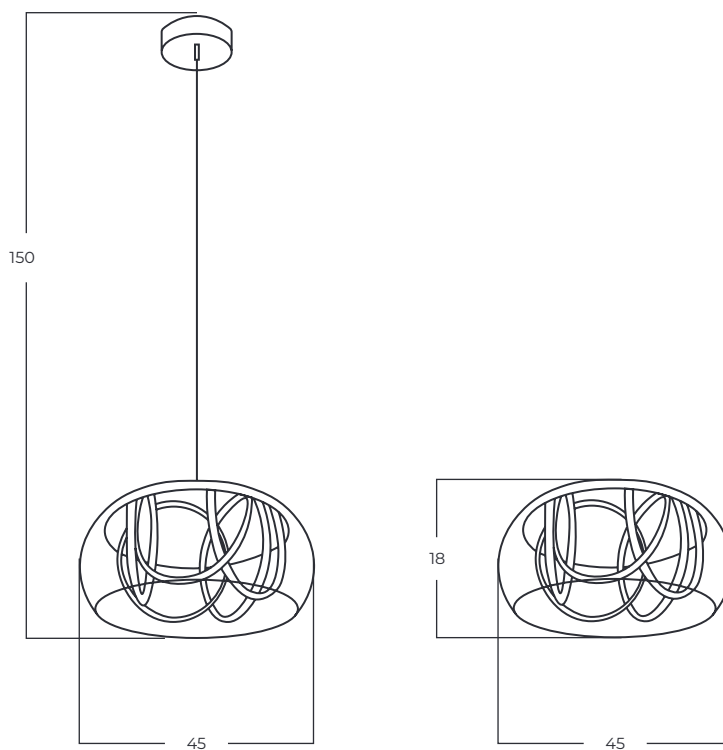

SUZANNE

Suzanne 45 Top/Pendant CL-BK
AZ6198

Technical information

Code	AZ6198
Color	● sand black / clear
Material	steel / aluminium / glass
Light source	LED integrated
Power	35W
Kelvins	3000K
Lumens	2800lm