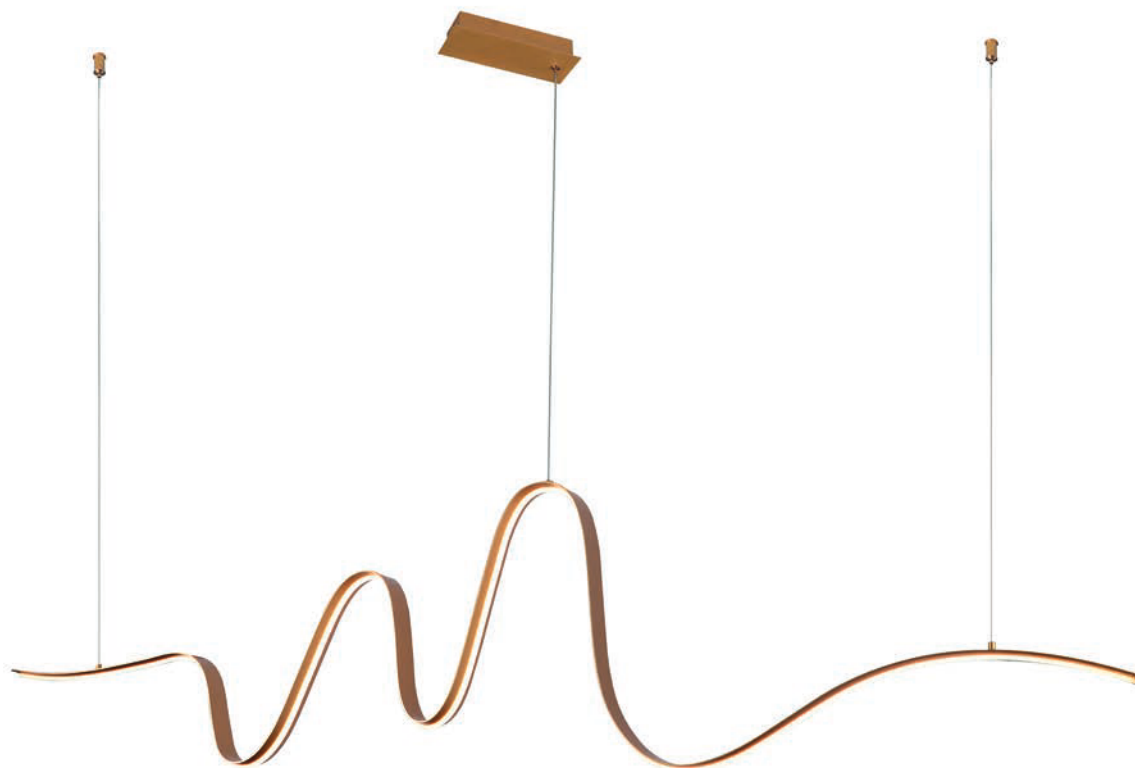

SIROCCO 3-Step DIMM

Sirocco 3-Step DIMM GO
AZ5781