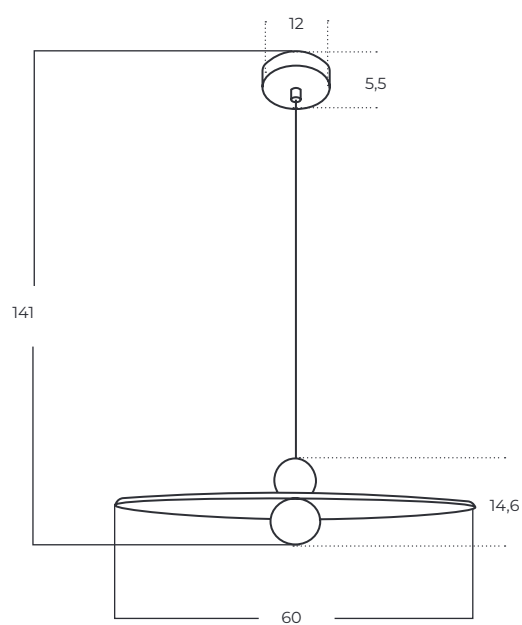

FREYA

Technical information

Code	AZ5907	AZ5906
Color	● beige	● orange
Material	pet felt / aluminium / glass	pet felt / aluminium / glass
Light source	1 x LED integrated	1 x LED integrated
Power	7W	7W
Kelvins	3000K	3000K
Lumens	350lm	350lm
Others	Type of control: TRIAC DIMMER	Type of control: TRIAC DIMMER