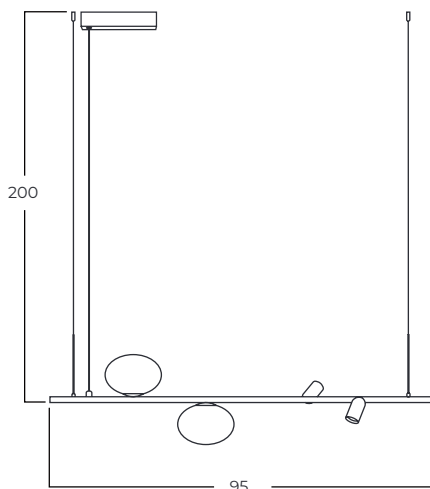

TRASIMENO

Trasimeno 95 BK
AZ5639

Trasimeno 120 BK
AZ5640

Trasimeno wall BK
AZ5641

Technical information

Code	AZ5639	AZ5640	AZ5641
Color	● black	● black	● black
Material	metal / glass	metal / glass	metal / glass
Light source	2 x LED G9 2 x LED intergrated 10W, 3000K, 1282 lm	3 x LED G9 2 x LED intergrated 10W, 3000K, 1281 lm	1 x LED G9 1 x LED intergrated 2,9W, 3000K, 192 lm
Others	Type of control: on/off switch	Type of control: on/off switch	Type of control: on/off switch