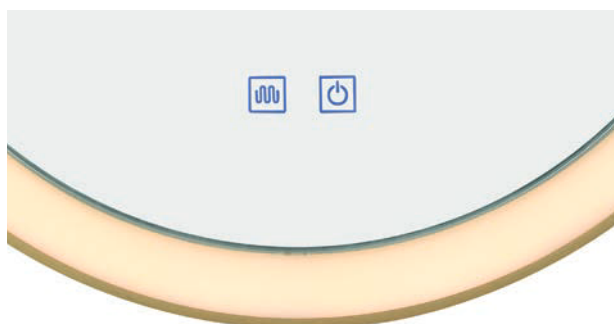

SERGIO Mirror 80 HEATED CCT Switch

Sergio Mirror 80 HEATED CCT
Switch BK
AZ5821

Sergio Mirror 80 HEATED CCT
Switch GO
AZ5822

Technical information

Code	AZ5821	AZ5822
Color	● sand black	● brushed gold
Material	iron / aluminium / mirror / pvc	iron / aluminium / mirror / pvc
Light source	1 x LED integrated	1 x LED integrated
Power	55W	55W
Kelvins	3000 / 4000K	3000 / 4000K
Lumens	4400lm	4400lm
Others	Type of control: CCT SWITCH + TOUCH DIMMER	Type of control: CCT SWITCH + TOUCH DIMMER