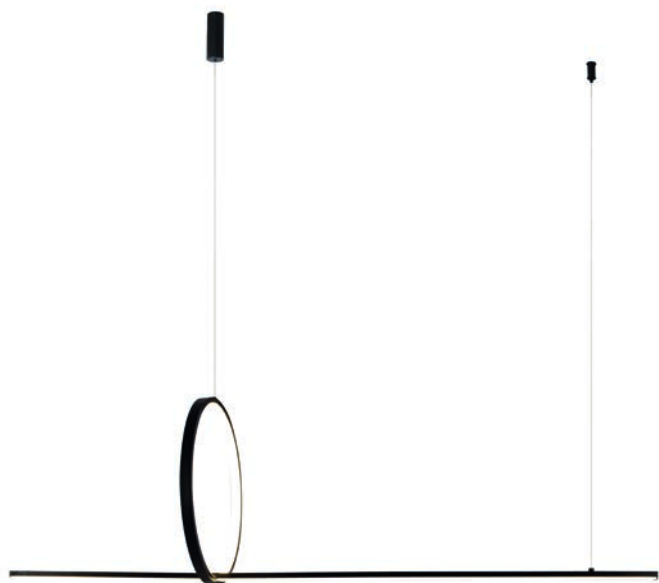

PELLE 3-Step DIMM

Pelle 3-Step DIMM BK
AZ5756