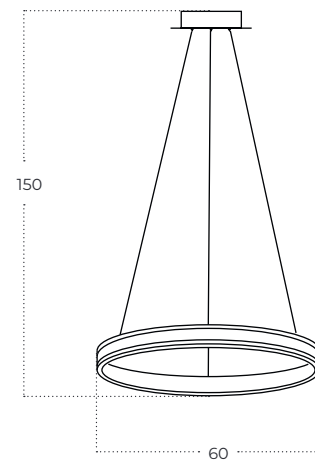

RIO

Rio 60 3-Step DIMM Bk
AZ5777

Technical information

Code	AZ5777	AZ5778
Color	● sand black / gold	● sand black / gold
Material	iron / aluminium / leather / pvc	iron / aluminium / leather / pvc
Light source	1 x LED integrated	1 x LED integrated
Power	43W	54W
Kelvins	3000K	3000K
Lumens	3440lm	4320lm
Others	Type of control: 3-STEP TRIAC DIMMER	Type of control: 3-STEP TRIAC DIMMER