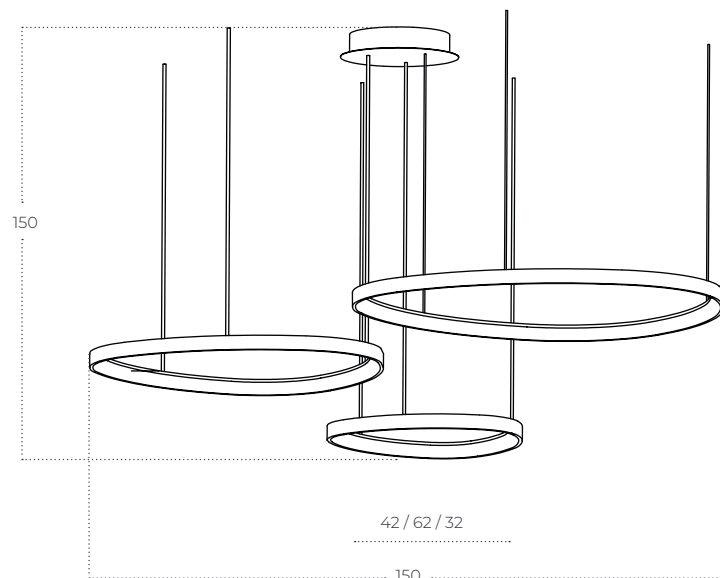

Technical information

Code	AZ5774
Color	● sand black
Material	iron / aluminium / pvc
Light source	3 x LED integrated
Power	170W
Kelvins	3000 / 3500 / 4000K
Lumens	13600lm
Others	Type of control: CCT SWITCH + 3-STEP DIMMER

Code	AZ5775
Color	● brushed gold
Material	iron / aluminium / pvc
Light source	3 x LED integrated
Power	170W
Kelvins	3000 / 3500 / 4000K
Lumens	13600lm
Others	Type of control: CCT SWITCH + 3-STEP DIMMER