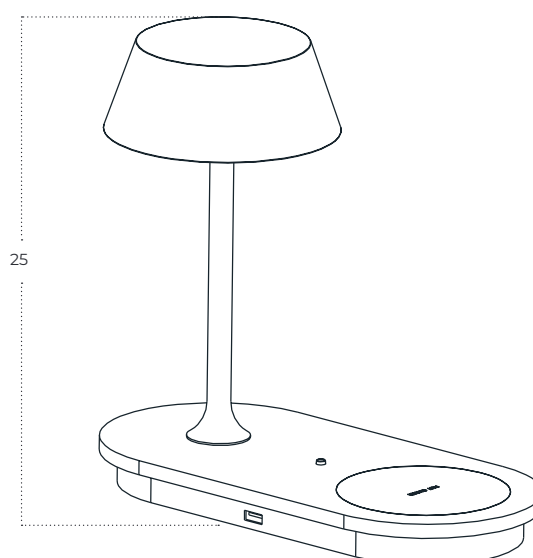

FINO Table DIMM NFC Charger BK

Fino Table DIMM NFC Charger BK
AZ5913

Technical information

Code	AZ5910
Color	● sand black
Material	aluminium
Light source	1 x LED integrated
Power	6W
Others	Type of control: USB + NFC CHARGER