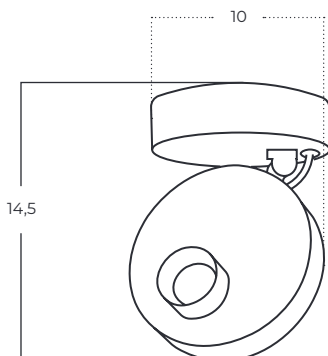

ISEO

Iseo Pendant BK
AZ5634

Technical information

Code	AZ5633
Color	● sand black
Material	metal
Light source	1 x LED integrated
Power	9W
Kelvins	3000K
Lumens	512lm

Code	AZ5634
Color	● sand black
Material	metal
Light source	1 x LED integrated
Power	7W
Kelvins	3000K
Lumens	407lm

Code	AZ5635
Color	● sand black
Material	metal
Light source	1 x LED integrated
Power	3W
Kelvins	3000K
Lumens	158lm