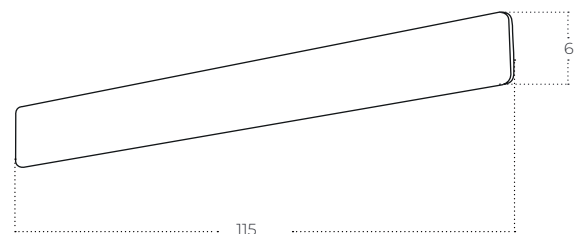

Basento 115 CCT Switch WH
AZ5892

Technical information

Code	AZ5890	AZ5891	AZ5892
Color	○ sand white	○ sand white	○ sand white
Material	aluminium	aluminium	aluminium
Light source	2 x LED integrated	2 x LED integrated	2 x LED integrated
Power	20W	30W	40W
Kelvins	3000 / 4000K	3000 / 4000K	3000 / 4000K
Lumens	1600lm	2400lm	3200lm
Others	Type of control: CCT SWITCH	Type of control: CCT SWITCH	Type of control: CCT SWITCH