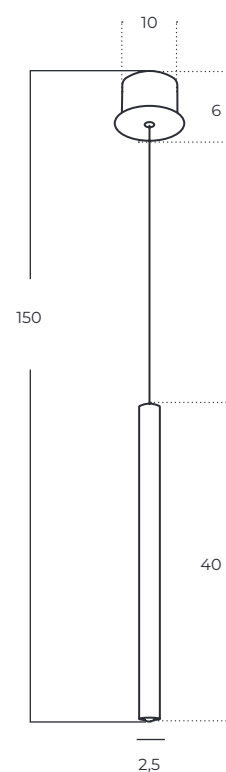

ILIOS 1

Technical information

Code	AZ5741	AZ5742	AZ5743
Color	● sand black	● brushed gold	○ sand white
Material	iron / aluminium / acryl	iron / aluminium / acryl	iron / aluminium / acryl
Light source	1 x LED integrated	1 x LED integrated	1 x LED integrated
Power	4W	4W	4W
Kelvins	3000K	3000K	3000K
Lumens	320lm	320lm	320lm