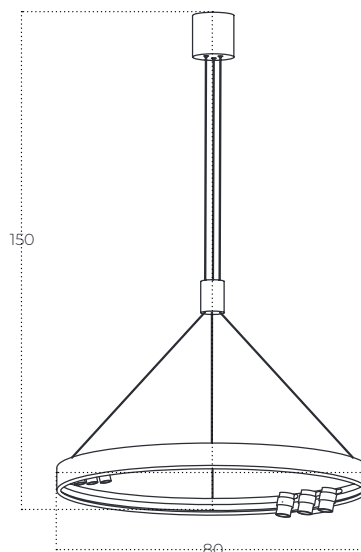

SERAFINO Pendant 60 3-Step DIMM

Technical information

Code **AZ5834**
Color ● brushed gold / sand black
Material iron / aluminium / pvc
Light source 7 x LED integrated
Power 34W
Kelvins 3000K
Lumens 2720lm
Others Type of control: 3-STEP DIMMER

Code **AZ5835**
Color ● brushed gold / sand black
Material iron / aluminium / pvc
Light source 7 x LED integrated
Power 43W
Kelvins 3000K
Lumens 3440lm
Others Type of control: 3-STEP DIMMER