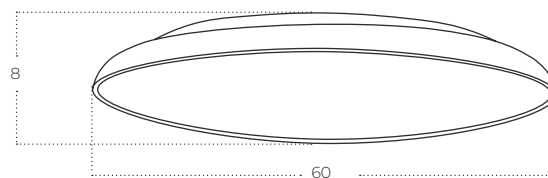

CLARA Top 60 CCT Switch DIMM

Clara Top 60 CCT Switch DIMM WH
AZ5803

Clara Top 60 CCT Switch DIMM BK
AZ5801

Clara Top 60 CCT Switch DIMM
CHABN
AZ5802

Technical information

Code	AZ5803	AZ5801	AZ5802
Color	○ sand white	● sand black	● champagne ~ brown
Material	aluminium / pvc	aluminium / pvc	aluminium / pvc
Light source	1 x LED integrated	1 x LED integrated	1 x LED integrated
Power	50W	50W	50W
Kelvins	3000 / 4000 / 6500K	3000 / 4000 / 6500K	3000 / 4000 / 6500K
Lumens	4000lm	4000lm	4000lm
Others	Type of control: CCT SWITCH + TRIAC DIMMER	Type of control: CCT SWITCH + TRIAC DIMMER	Type of control: CCT SWITCH + TRIAC DIMMER