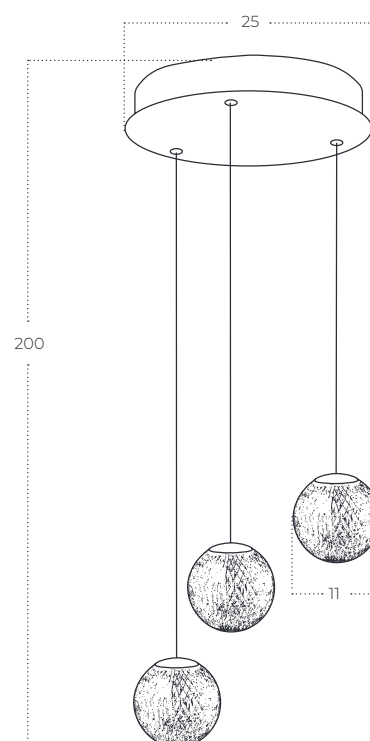

EDEM 3

Edem 3 Round BK
AZ6019

Edem 3 Round GO
AZ6020

Technical information

Code	AZ6019	AZ6020
Color	● sand black / clear	● electric plating gold / clear
Material	mirror stainless steel / acryl	mirror stainless steel / acryl
Light source	3 x LED integrated	3 x LED integrated
Power	21W	21W
Kelvins	3000K	3000K
Lumens	1680lm	1680lm