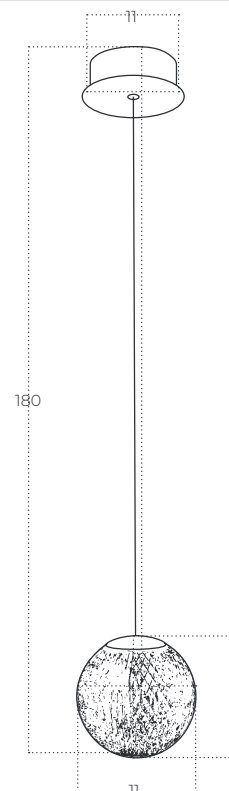

EDEM 1

Edem 1 BK
AZ6015

Edem 1 GO
AZ6016

Technical information

Code	AZ6015	AZ6016
Color	● sand black / clear	● electric plating gold / clear
Material	mirror stainless steel / acryl	mirror stainless steel / acryl
Light source	1 x LED integrated	1 x LED integrated
Power	4,2W	4,2W
Kelvins	3000K	3000K
Lumens	336lm	336lm