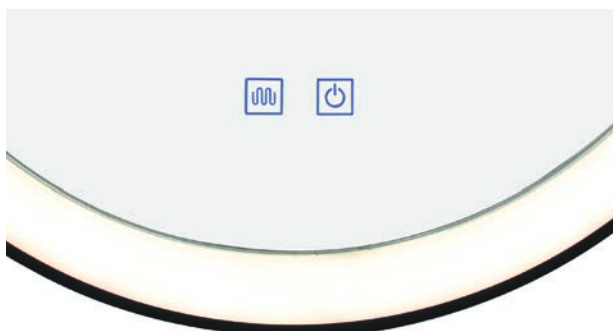

AQUA

SERGIO Mirror 60 HEATED CCT Switch

Sergio Mirror 60 HEATED CCT
Switch BK
AZ5819

Sergio Mirror 60 HEATED CCT
Switch GO
AZ5820

Technical information

Code	AZ5819	AZ5820
Color	● sand black	● brushed gold
Material	iron / aluminium / mirror / pvc	iron / aluminium / mirror / pvc
Light source	1 x LED integrated	1 x LED integrated
Power	40W	40W
Kelvins	3000 / 4000K	3000 / 4000K
Lumens	3200lm	3200lm
Others	Type of control: CCT SWITCH + TOUCH DIMMER	Type of control: CCT SWITCH + TOUCH DIMMER