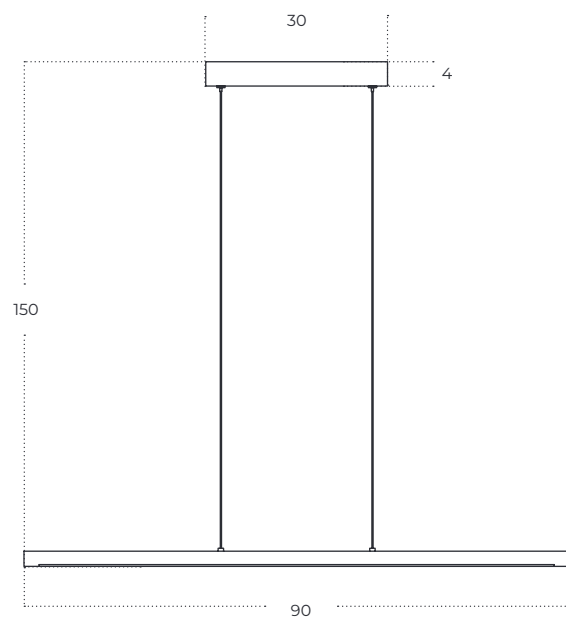

ALAMO Pendant 90 3-Step DIMM

Technical information

	AZ5764	AZ5765
Code	AZ5764	AZ5765
Color	● sand black	● anodized gold
Material	iron / aluminium / pvc	iron / aluminium / pvc
Light source	1 x LED integrated	1 x LED integrated
Power	16W	16W
Kelvins	3000K	3000K
Lumens	1280lm	1280lm
Others	Type of control: 3-STEP DIMMER	Type of control: 3-STEP DIMMER