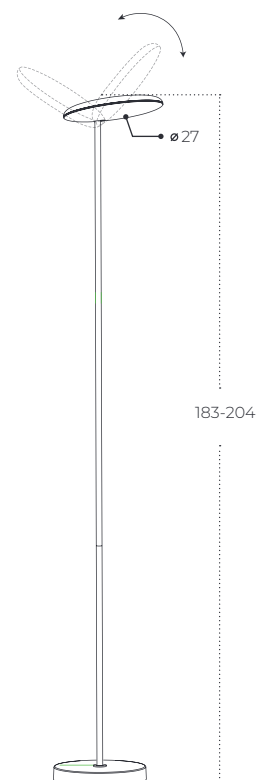

Technical information

Code	AZ5908	AZ5909	AZ6307
Color	● black	○ white	● white
Material	aluminium / pvc	aluminium / pvc	aluminium / pvc
Light source	1 x LED integrated	1 x LED integrated	1 x LED integrated
Others	Type of control: SLIDER DIMMER	Type of control: SLIDER DIMMER	Type of control: SLIDER DIMMER