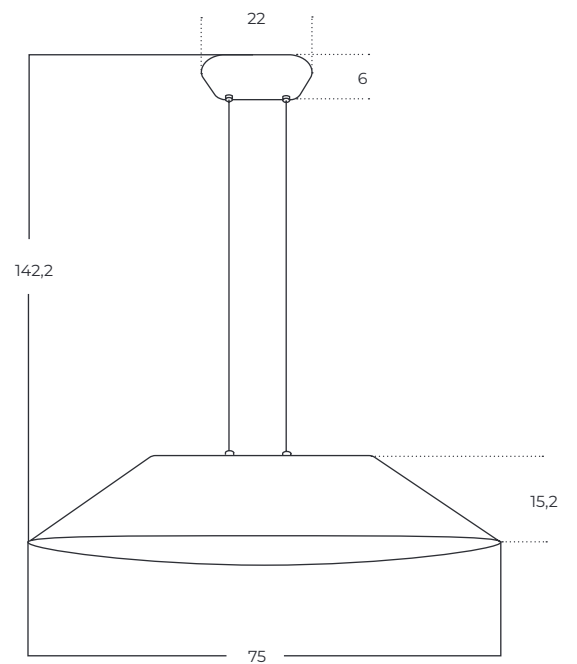

FELMAN

Felman BEIGE
AZ5899

Felman BK
AZ5900

Technical information

	AZ5899	AZ5900
Code	AZ5899	AZ5900
Color	● beige	● black
Material	pet felt / aluminium	pet felt / aluminium
Light source	1 x LED integrated	1 x LED integrated
Power	12W	12W
Kelvins	3000K	3000K
Lumens	900lm	900lm
Others	Type of control: TRIAC DIMMER	Type of control: TRIAC DIMMER