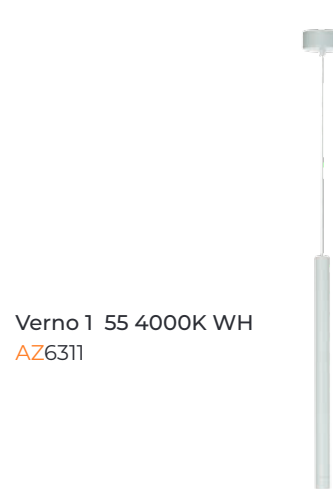

VERNO 4000K