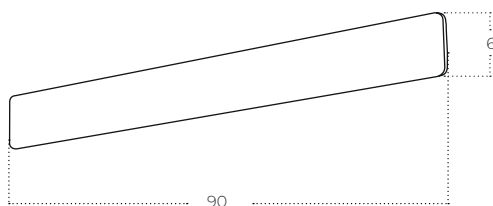

Technical information

Code	AZ5890	AZ5891	AZ5892
Color	○ sand white	○ sand white	○ sand white
Material	aluminium	aluminium	aluminium
Light source	2 x LED integrated	2 x LED integrated	2 x LED integrated
Power	20W	30W	40W
Kelvins	3000 / 4000K	3000 / 4000K	3000 / 4000K
Lumens	1600lm	2400lm	3200lm
Others	Type of control: CCT SWITCH	Type of control: CCT SWITCH	Type of control: CCT SWITCH