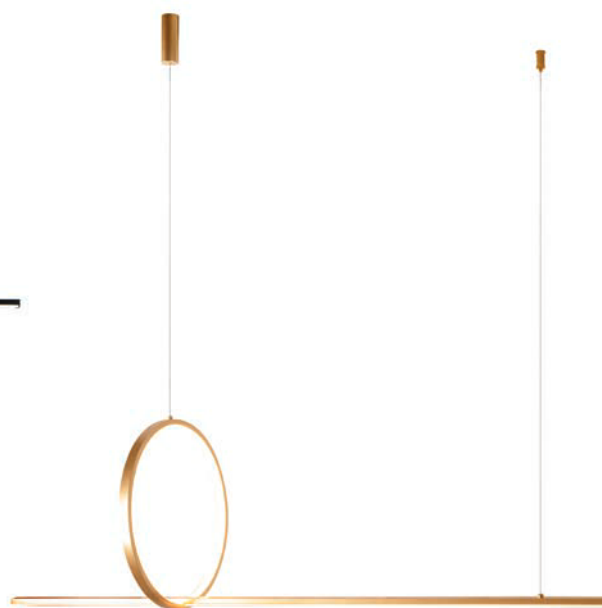

Pelle 3-Step DIMM GO
AZ5757