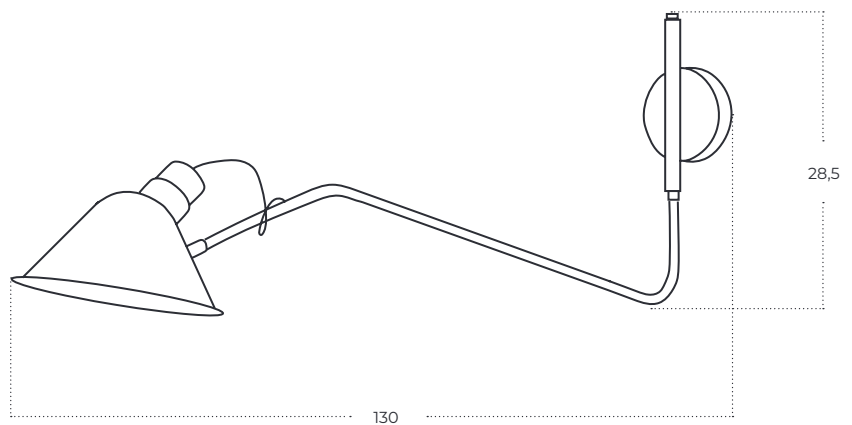

Technical information

Code	AZ5619
Color	● matt black / white
Material	iron
Light source	1 x E27 (only LED)