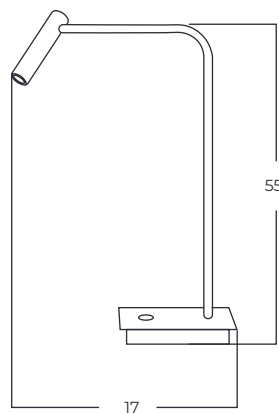

JUSTIN TABLE

Justin Table BK
AZ6211

Technical information

Code	AZ6211
Color	● sand black
Material	aluminium
Light source	1 x LED integrated
Power	3W
Kelvins	3000K
Lumens	240lm

JADE

Jade 2 Pendant BKCH-GO
AZ6212