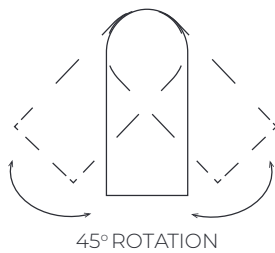

Vivi Floor 2 GO/BK
AZ5725

Vivi Top 2 BK/BK
AZ5728

Vivi Top 2 GO/BK
AZ5727

Technical information

Code	AZ5725	AZ5726	AZ5727	AZ5728
Color	● sand black / shiny gold	● sand black / sand black	● sand black / shiny gold	● sand black / sand black
Material	iron / aluminium	iron / aluminium	iron / aluminium	iron / aluminium
Light source	2 x GU10 (only LED)	2 x GU10 (only LED)	2 x GU10 (only LED)	2 x GU10 (only LED)
Power	max 10W	max 10W	max 10W	max 10W