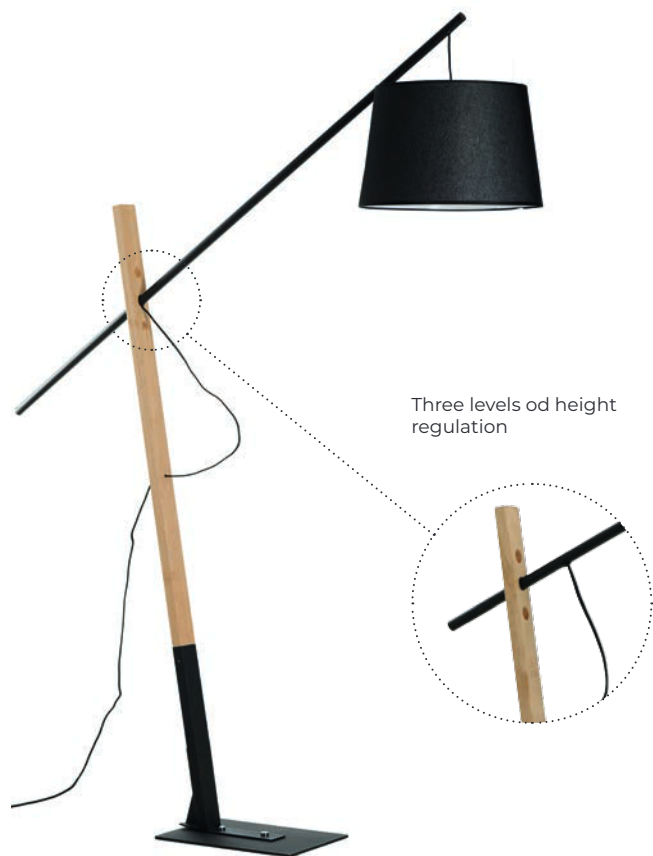

GARDA FLOOR