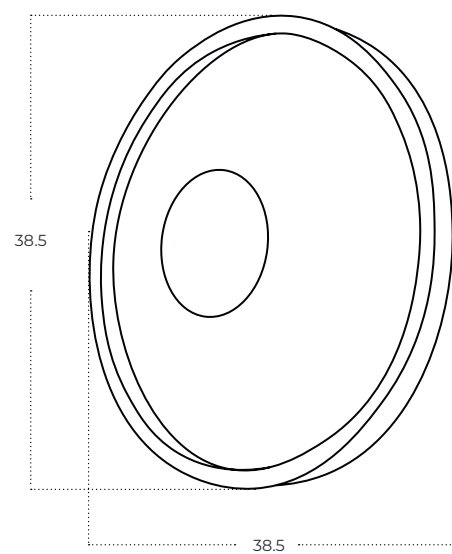

OWLEN

Owlen BK
AZ5617

Technical information

Code	AZ5617
Color	● black / iron green
Material	iron / acrylic / stone
Light source	1 x LED integrated
Power	SIDE 20W + FRONT 12W CE DRIVER
Kelvins	3100K
Lumens	4379lm