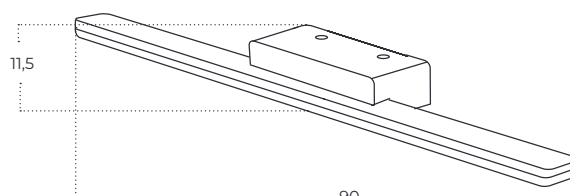

EPSILON IP44 BK

Epsilon 60 3000K
AZ3347

Epsilon 60 4000K
AZ3348

Epsilon 90 3000K
AZ3349

Epsilon 90 4000K
AZ3350

Technical information

Code	AZ3347	AZ3348	AZ3347	AZ3348
Color	● black	● black	● black	● black
Material	aluminium / PC	aluminium / PC	aluminium / PC	aluminium / PC
Light source	1 x LED integrated	1 x LED integrated	1 x LED integrated	1 x LED integrated
Power	18W	18W	27W	27W
Kelvins	3000K	4000K	3000K	4000K
Lumens	824lm	850lm	1351lm	1312lm
IP	IP44	IP44	IP44	IP44