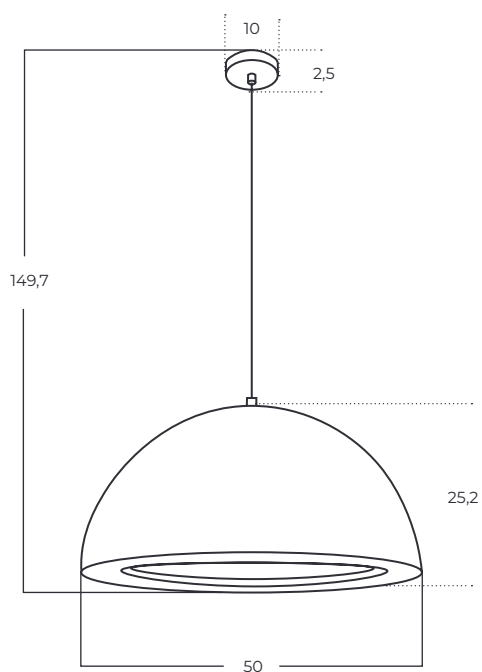

RENE

Rene COFFEE
AZ5901

Rene BEIGE
AZ5902

Technical information

Code	AZ5901	AZ5902
Color	● coffee	● beige
Material	aluminium / acryl	aluminium / acryl
Light source	3 x E27 (only LED)	3 x E27 (only LED)

KELDAN