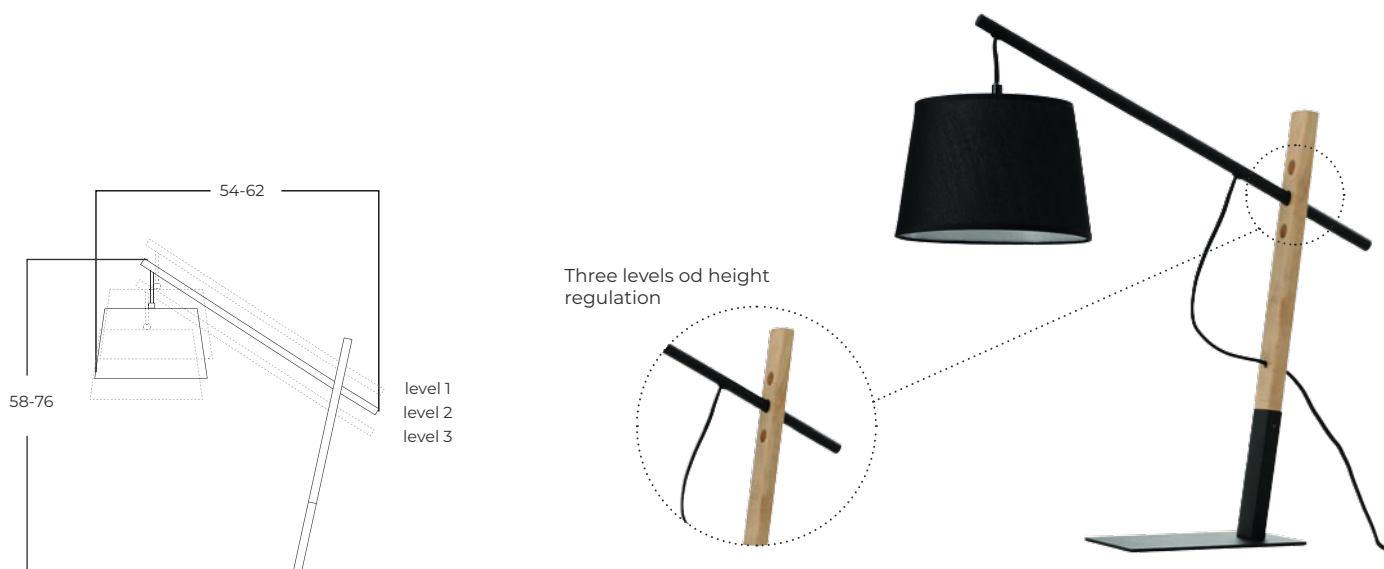

GARDA FLOOR

Code AZ5643
Color ● sand black / black linen
Material wood / metal / fabric
Light source 1 x E27

GARDA TABLE

Code AZ5644
Color ● sand black / black linen
Material wood / metal / fabric
Light source 1 x E27