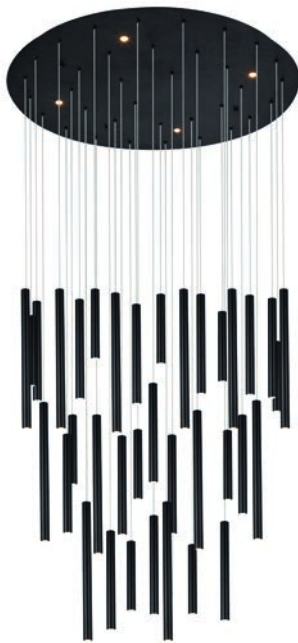

ILIOS 36 Pendant 3-Step DIMM BK

Ilios 36 Pendant 3-Step DIMM BK
AZ5747