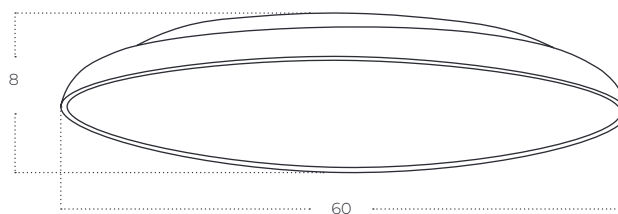

CLARA Top 80 CCT Switch DIMM

Clara Top 80 CCT Switch DIMM WH
AZ5806

Clara Top 80 CCT Switch DIMM BK
AZ5804

Clara Top 80 CCT Switch DIMM
CHABN
AZ5805

Technical information

Code	AZ5806	AZ5804	AZ5805
Color	○ sand white	● sand black	● champagne ~ brown
Material	aluminium / pvc	aluminium / pvc	aluminium / pvc
Light source	1 x LED integrated	1 x LED integrated	1 x LED integrated
Power	80W	80W	80W
Kelvins	3000 / 4000 / 6500K	3000 / 4000 / 6500K	3000 / 4000 / 6500K
Lumens	6400lm	6400lm	6400lm
Others	Type of control: CCT SWITCH + TRIAC DIMMER	Type of control: CCT SWITCH + TRIAC DIMMER	Type of control: CCT SWITCH + TRIAC DIMMER