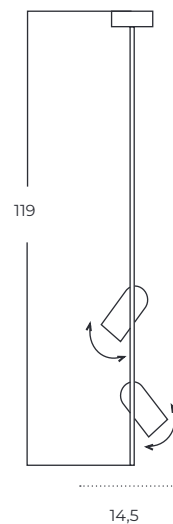

Vivi Floor 2 GO/BK
AZ5725

Vivi Top 2 BK/BK
AZ5728

Vivi Top 2 GO/BK
AZ5727

Technical information

Code	AZ5725	AZ5726	AZ5727	AZ5728
Color	● sand black / shiny gold	● sand black / sand black	● sand black / shiny gold	● sand black / sand black
Material	iron / aluminium	iron / aluminium	iron / aluminium	iron / aluminium
Light source	2 x GU10 (only LED)	2 x GU10 (only LED)	2 x GU10 (only LED)	2 x GU10 (only LED)
Power	max 10W	max 10W	max 10W	max 10W