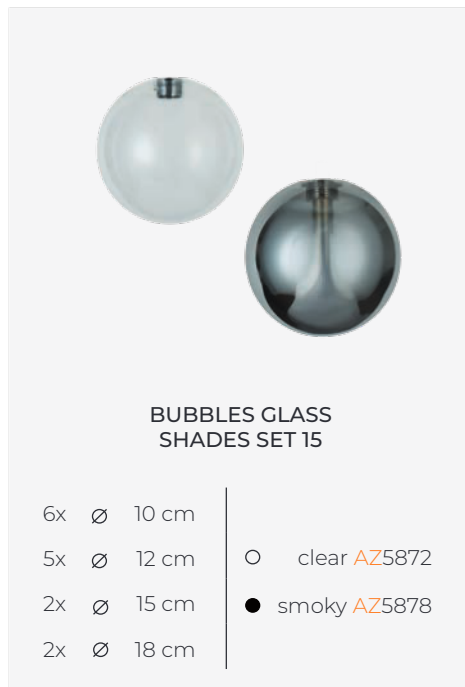

- ∅ 12 cm | AZ5956
- ∅ 15 cm | AZ5885
- ∅ 18 cm | AZ5959

BUBBLES
LAMPBODY + SHADE

BUBBLES LAMPBODY 1 + GLASS
SHADE

BUBBLES 1 EXAMPLE SETS

AZ5918 + AZ5955

AZ5918 + AZ5884

AZ5918 + AZ5958

AZ5953 + AZ5956

AZ5953 + AZ5885

AZ5953 + AZ5959

AZ5953 + AZ5955

AZ5953 + AZ5884

AZ5953 + AZ5958

BUBBLES

BUBBLES LAMPBODY

BUBBLES LAMPBODY ROUND 10

- black | AZ5869
- gold | AZ5870
- white | AZ5871

BUBBLES SHADES

BUBBLES GLASS SHADES SET 10

- 3x ∅ 10 cm
 - 3x ∅ 12 cm
 - 2x ∅ 15 cm
 - 2x ∅ 18 cm
- clear AZ5872
 - smoky AZ5873

BUBBLES LAMPBODY + SHADE

BUBBLES LAMPBODY ROUND 10 +GLASS SHADES SET 10

BUBBLES LAMPBODY ROUND 15

- black | AZ5875
- gold | AZ5877
- white | AZ5876

BUBBLES GLASS SHADES SET 15

- 6x ∅ 10 cm
 - 5x ∅ 12 cm
 - 2x ∅ 15 cm
 - 2x ∅ 18 cm
- clear AZ5872
 - smoky AZ5878

BUBBLES LAMPBODY ROUND 15 +GLASS SHADES SET 15