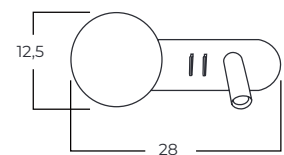

TRASIMENO

Trasimeno 95 BK
AZ5639

Trasimeno 120 BK
AZ5640

Trasimeno wall BK
AZ5641

Technical information

Code	AZ5639	AZ5640	AZ5641
Color	● black	● black	● black
Material	metal / glass	metal / glass	metal / glass
Light source	2 x LED G9 2 x LED intergrated 10W, 3000K, 1282 lm	3 x LED G9 2 x LED intergrated 10W, 3000K, 1281 lm	1 x LED G9 1 x LED intergrated 2,9W, 3000K, 192 lm
Others	Type of control: on/off switch	Type of control: on/off switch	Type of control: on/off switch