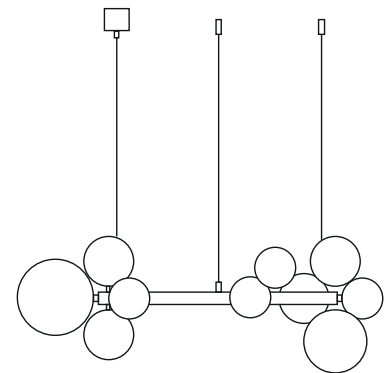

BUBBLES LAMPBODY ROUND 15 +GLASS SHADES SET 15