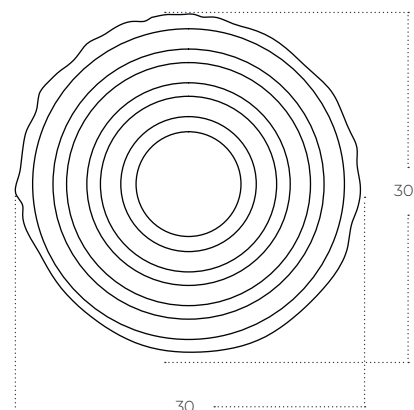

NESTOR Top 30

Nestor Top 30 BRASS
AZ5830

Nestor Top 30 BK
AZ5831

Technical information

Code	AZ5830	AZ5831
Color	● electric plating brass	● sand black
Material	iron / glass	iron / glass
Light source	1 x LED integrated	1 x LED integrated
Power	6W	6W
Kelvins	3000K	3000K
Lumens	480lm	480lm