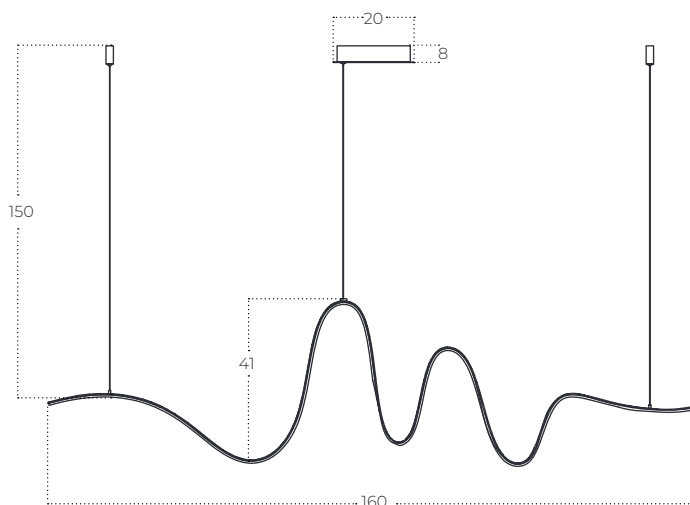

SIROCCO 3-Step DIMM

Sirocco 3-Step DIMM GO
AZ5781

Technical information

Code	AZ5781
Color	● painting gold
Material	aluminium / pvc
Light source	1 x LED integrated
Power	34W
Kelvins	3000K
Lumens	2720lm
Others	Type of control: 3-STEP DIM-MER