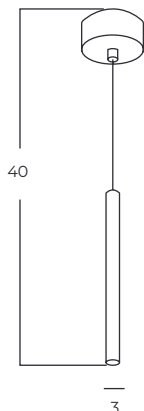

VERNO 3000K

Verno 1 40 3000K BK
AZ6260

Verno 1 40 3000K WH
AZ6262

Verno 1 55 3000K BK
AZ6264

Verno 1 55 3000K WH
AZ6310

Technical information

Code	AZ6260	AZ6262	AZ6264	AZ6310
Color	● sand black	○ sand white	● sand black	○ sand white
Material	aluminium	aluminium	aluminium	aluminium
Light source	1 x LED integrated	1 x LED integrated	1 x LED integrated	1 x LED integrated
Power	8W	8W	8W	8W
Kelvins	3000K	3000K	3000K	3000K
Lumens	439lm	444lm	439lm	444lm