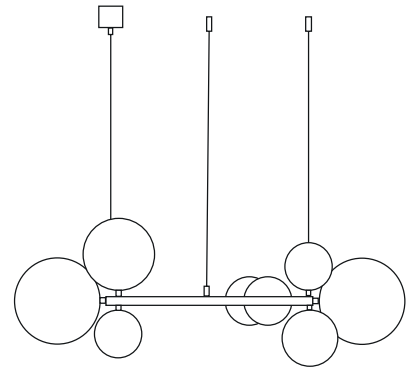

- black | AZ5869
- gold | AZ5870
- white | AZ5871

BUBBLES SHADES

BUBBLES GLASS SHADES SET 10

- 3x ∅ 10 cm
 - 3x ∅ 12 cm
 - 2x ∅ 15 cm
 - 2x ∅ 18 cm
- clear AZ5872
 - smoky AZ5873

BUBBLES LAMPBODY + SHADE

BUBBLES LAMPBODY ROUND 10 +GLASS SHADES SET 10