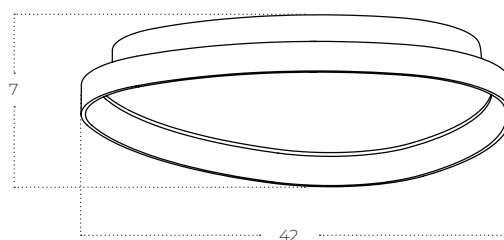

AMANDA Top 40 CCT Switch 3-Step DIMM

Amanda Top 40 CCT Switch 3-Step
DIMM BK
AZ5768

Amanda Top 40 CCT Switch 3-Step
DIMM WH
AZ5769

Amanda Top 40 CCT Switch 3-Step
DIMM GO
AZ5770

Technical information

	AZ5768	AZ5769	AZ5770
Code	AZ5768	AZ5769	AZ5770
Color	● sand black	○ sand white	● brushed gold
Material	iron / aluminium / pvc	iron / aluminium / pvc	iron / aluminium / pvc
Light source	1 x LED integrated	1 x LED integrated	1 x LED integrated
Power	35W	55W	70W
Kelvins	3000 / 3500 / 4000K	3000 / 3500 / 4000K	3000 / 3500 / 4000K
Others	Type of control: CCT SWITCH + 3-STEP DIMMER	Type of control: CCT SWITCH + 3-STEP DIMMER	Type of control: CCT SWITCH + 3-STEP DIMMER