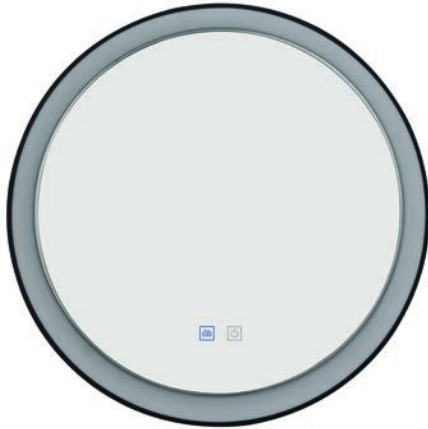

SERGIO Mirror 60 HEATED CCT Switch

Sergio Mirror 60 HEATED CCT
Switch BK
AZ5819