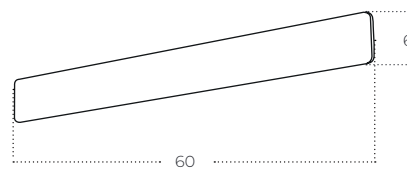

BASENTO CCT Switch

Basento 60 CCT Switch BK
AZ5893

Basento 90 CCT Switch BK
AZ5894

Basento 115 CCT Switch BK
AZ5895

Technical information

Code	AZ5893	AZ5894	AZ5895
Color	● sand black	● sand black	● sand black
Material	aluminium	aluminium	aluminium
Light source	2 x LED integrated	2 x LED integrated	2 x LED integrated
Power	20W	30W	40W
Kelvins	3000 / 4000K	3000 / 4000K	3000 / 4000K
Lumens	1600lm	2400lm	3200lm
Others	Type of control: CCT SWITCH	Type of control: CCT SWITCH	Type of control: CCT SWITCH