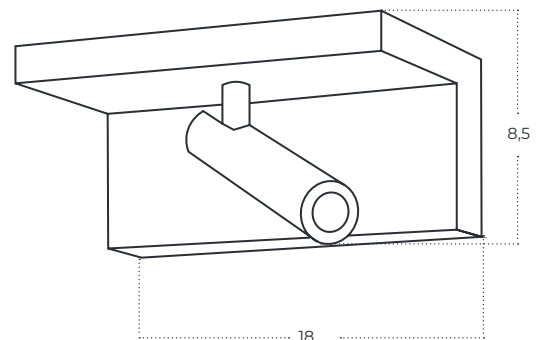

HYLLA Wall NFC Charge

Hylla Wall NFC Charger WH
AZ5911

Hylla Wall NFC Charger BK
AZ5910

Technical information

	AZ5910	AZ5911
Code	AZ5910	AZ5911
Color	● sand black	○ sand white
Material	aluminium	aluminium
Light source	1 x LED integrated	1 x LED integrated
Power	6W	6W
Others	Type of control: USB + NFC CHARGER	Type of control: USB + NFC CHARGER