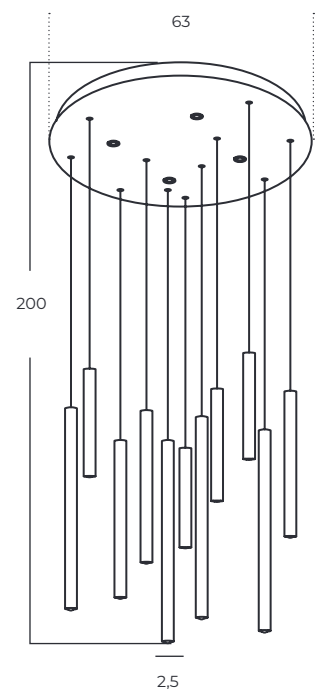

ILIOS 12 Pendant 3-Step DIMM

Ilios 12 Pendant 3-Step DIMM BK
AZ5744

Ilios 12 Pendant 3-Step DIMM GO
AZ5745

Ilios 12 Pendant 3-Step DIMM WH
AZ5746

Technical information

Code	AZ5744	AZ5745	AZ5746
Color	● sand black	● brushed gold	○ sand white
Material	iron / aluminium / acryl	iron / aluminium / acryl	iron / aluminium / acryl
Light source	12 x LED integrated 4 x LED integrated	12 x LED integrated 4 x LED integrated	12 x LED integrated 4 x LED integrated
Power	64W	64W	64W
Kelvins	3000K	3000K	3000K
Lumens	5120lm	5120lm	5120lm
Others	Type of control: 3-STEP DIMMER	Type of control: 3-STEP DIMMER	Type of control: 3-STEP DIMMER