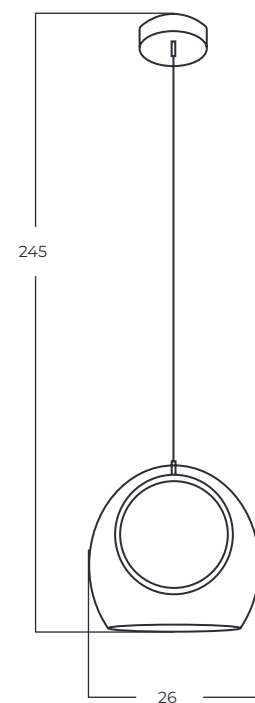

NICOLE

Nicole Pendant CLEAR
AZ6195

Nicole Pendant SMOKY
AZ6196

Nicole Pendant AMBER
AZ6197

Technical information

Code	AZ6195	AZ6196	AZ6197
Color	● sand black / clear	● black chrome / smoky	● bronze / amber
Material	metal / glass	metal / glass	metal / glass
Light source	1 x LED integrated	1 x LED integrated	1 x LED integrated
Power	8W	8W	8W
Kelvins	3000K	3000K	3000K
Lumens	640lm	640lm	640lm