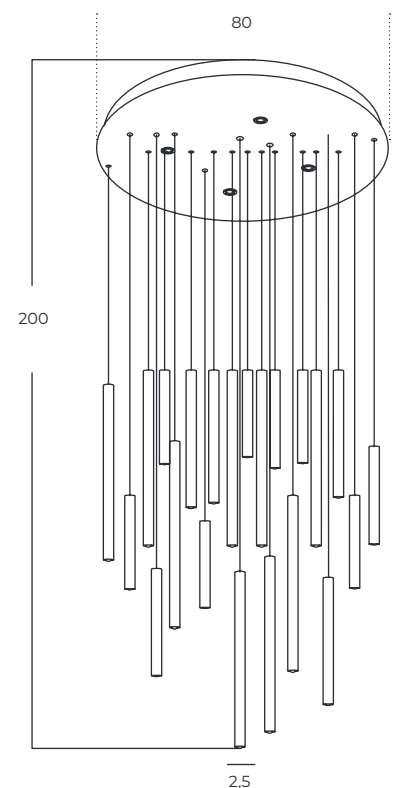

FRANK A

Frank A 3000K BK
AZ5758

Frank A 3000K WH
AZ5759

Technical information

Code	AZ5758	AZ5759
Color	● sand black	○ sand white
Material	iron / aluminium / pvc	iron / aluminium / pvc
Light source	2 x LED integrated	2 x LED integrated
Power	20W	20W
Kelvins	3000K	3000K
Lumens	1600lm	1600lm