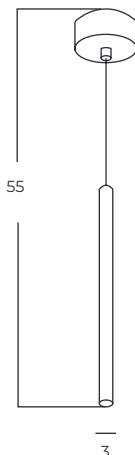

VERNO 3000K

Verno 1 40 3000K BK
AZ6260

Verno 1 40 3000K WH
AZ6262

Verno 1 55 3000K BK
AZ6264

Verno 1 55 3000K WH
AZ6310

Technical information

Code	AZ6260	AZ6262	AZ6264	AZ6310
Color	● sand black	○ sand white	● sand black	○ sand white
Material	aluminium	aluminium	aluminium	aluminium
Light source	1 x LED integrated	1 x LED integrated	1 x LED integrated	1 x LED integrated
Power	8W	8W	8W	8W
Kelvins	3000K	3000K	3000K	3000K
Lumens	439lm	444lm	439lm	444lm