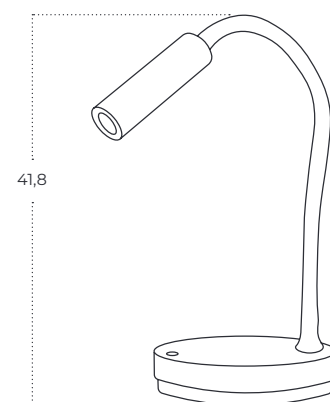

OLMO Table DIMM NFC Charger BK

Technical information

Code	AZ5912
Color	● sand black
Material	aluminium / pvc / gum
Light source	1 x LED integrated
Power	3W
Others	Type of control: ON / OFF + LONG DIMM SWITCH + NFC CHARGER