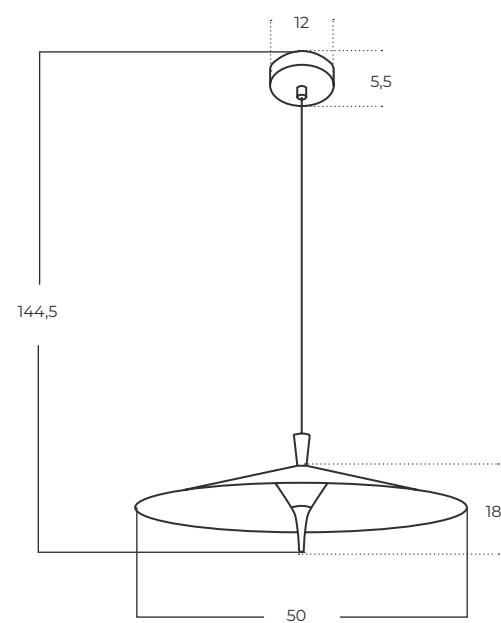

STIG

Stig BK
AZ5905

Technical information

Code	AZ5905
Color	● black
Material	aluminium
Light source	1 x LED integrated
Power	12W
Kelvins	3000K
Lumens	950lm
Others	Type of control: TRIAC DIMMER

VIVI

Vivi Floor 2 BK/BK
AZ5726