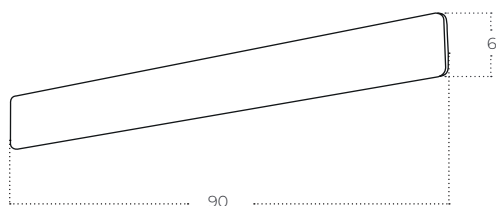

BASENTO CCT Switch

Basento 60 CCT Switch BK
AZ5893

Basento 90 CCT Switch BK
AZ5894

Basento 115 CCT Switch BK
AZ5895

Technical information

Code	AZ5893	AZ5894	AZ5895
Color	● sand black	● sand black	● sand black
Material	aluminium	aluminium	aluminium
Light source	2 x LED integrated	2 x LED integrated	2 x LED integrated
Power	20W	30W	40W
Kelvins	3000 / 4000K	3000 / 4000K	3000 / 4000K
Lumens	1600lm	2400lm	3200lm
Others	Type of control: CCT SWITCH	Type of control: CCT SWITCH	Type of control: CCT SWITCH