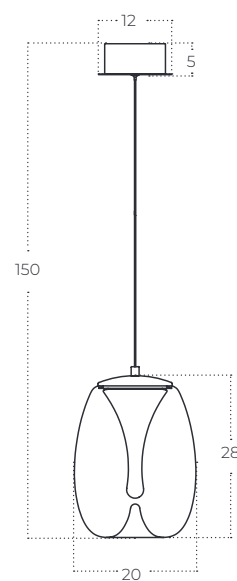

Technical information

Code	AZ5823
Color	● sand black / clear
Material	iron / glass
Light source	1 x LED integrated
Power	8W
Kelvins	3000K
Lumens	640lm

Code	AZ5824
Color	○ black chrome / smoky
Material	iron / glass
Light source	1 x LED integrated
Power	8W
Kelvins	3000K
Lumens	640lm

Code	AZ6184
Color	● electric plating brass / amber
Material	iron / glass
Light source	1 x LED integrated
Power	8W
Kelvins	3000K
Lumens	640lm