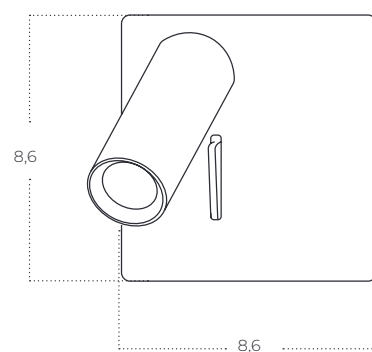

ORTA Wall

Orta Wall WH
AZ5625

Orta Wall BK
AZ5626

Technical information

Code	AZ5625	AZ5626
Color	● sand black	○ sand white
Material	iron / aluminium	iron / aluminium
Light source	1 x LED integrated	1 x LED integrated
Power	3W	3W
Kelvins	3000K	3000K
Lumens	208lm	198lm