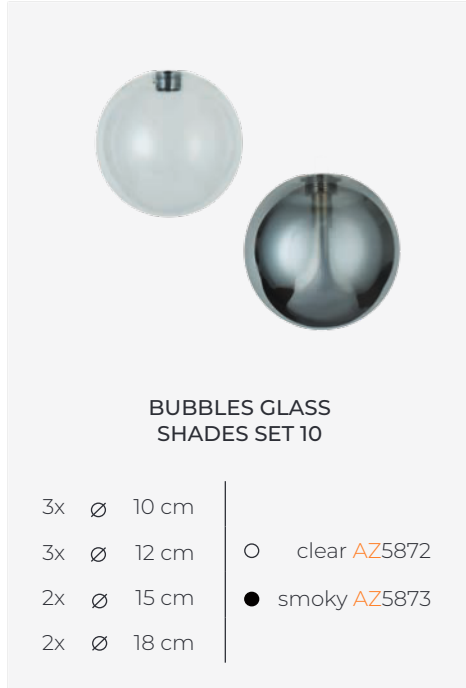

- black | AZ5869
- gold | AZ5870
- white | AZ5871

BUBBLES SHADES

BUBBLES GLASS SHADES SET 10

- 3x ∅ 10 cm
 - 3x ∅ 12 cm
 - 2x ∅ 15 cm
 - 2x ∅ 18 cm
- clear AZ5872
 - smoky AZ5873

BUBBLES LAMPBODY + SHADE

BUBBLES LAMPBODY ROUND 10 +GLASS SHADES SET 10

BUBBLES LAMPBODY ROUND 15

- black | AZ5875
- gold | AZ5877
- white | AZ5876

BUBBLES GLASS SHADES SET 15

- 6x ∅ 10 cm
 - 5x ∅ 12 cm
 - 2x ∅ 15 cm
 - 2x ∅ 18 cm
- clear AZ5872
 - smoky AZ5878

BUBBLES LAMPBODY ROUND 15 +GLASS SHADES SET 15

BUBBLES 10 EXAMPLE SETS

AZ5871 + AZ5872

AZ5869 + AZ5873

BUBBLES 15 EXAMPLE SET

AZ5953 + AZ5955

BUBBLES

BUBBLES LAMPBODY

BUBBLES LAMPBODY LINE 10

- black | AZ5866
- gold | AZ5868
- white | AZ5867

BUBBLES SHADES

BUBBLES GLASS SHADES SET 10

- 3x ∅ 10 cm
- 3x ∅ 12 cm
- 2x ∅ 15 cm
- 2x ∅ 18 cm
- clear AZ5872
- smoky AZ5873

BUBBLES LAMPBODY + SHADE

BUBBLES LAMPBODY LINE 10 + GLASS SHADES SET 10