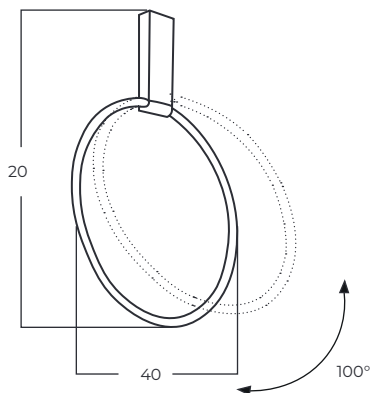

VINCENT

Technical information

Code	AZ6200	AZ6201	AZ6202	AZ6203
Color	● sand black	● sand black	● gold	● gold
Material	steel / aluminium	steel / aluminium	steel / aluminium	steel / aluminium
Light source	1 x LED integrated	1 x LED integrated	1 x LED integrated	1 x LED integrated
Power	32W	48W	30W	35W
Kelvins	3000 / 4000 / 6000K	3000 / 4000 / 6000K	3000 / 4000 / 6000K	3000 / 4000 / 6000K
Lumens	2560lm	3840lm	2400lm	2800lm