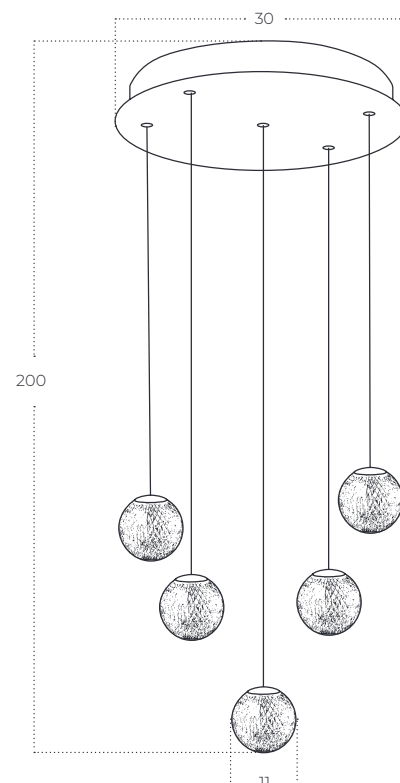

EDEM 5

Edem 5 Round BK
AZ6017

Edem 5 Round GO
AZ6018

Technical information

Code	AZ6017	AZ6018
Color	● sand black / clear	● electric plating gold / clear
Material	mirror stainless steel / acryl	mirror stainless steel / acryl
Light source	5 x LED integrated	5 x LED integrated
Power	21W	21W
Kelvins	3000K	3000K
Lumens	1680lm	1680lm