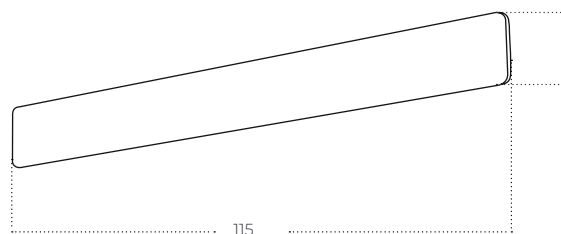

BASENTO CCT Switch

Basento 60 CCT Switch BK
AZ5893

Basento 90 CCT Switch BK
AZ5894

Basento 115 CCT Switch BK
AZ5895

Technical information

Code	AZ5893	AZ5894	AZ5895
Color	● sand black	● sand black	● sand black
Material	aluminium	aluminium	aluminium
Light source	2 x LED integrated	2 x LED integrated	2 x LED integrated
Power	20W	30W	40W
Kelvins	3000 / 4000K	3000 / 4000K	3000 / 4000K
Lumens	1600lm	2400lm	3200lm
Others	Type of control: CCT SWITCH	Type of control: CCT SWITCH	Type of control: CCT SWITCH