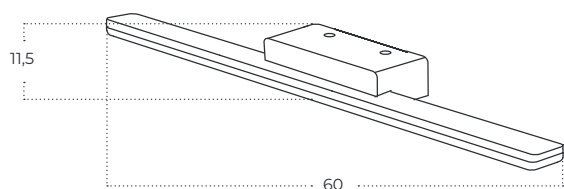

EPSILON IP44 BK

Epsilon 60 3000K
AZ3347

Epsilon 60 4000K
AZ3348

Epsilon 90 3000K
AZ3349

Epsilon 90 4000K
AZ3350

Technical information

Code	AZ3347	AZ3348	AZ3347	AZ3348
Color	● black	● black	● black	● black
Material	aluminium / PC	aluminium / PC	aluminium / PC	aluminium / PC
Light source	1 x LED integrated	1 x LED integrated	1 x LED integrated	1 x LED integrated
Power	18W	18W	27W	27W
Kelvins	3000K	4000K	3000K	4000K
Lumens	824lm	850lm	1351lm	1312lm
IP	IP44	IP44	IP44	IP44