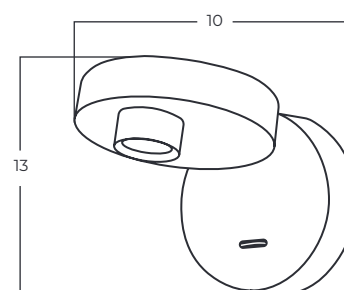

AZ5877 + AZ5955

ISEO

Iseo Wall BK
AZ5631

Iseo Arm Wall BK
AZ5632

Technical information

	AZ5631	AZ5632
Code	AZ5631	AZ5632
Color	● sand black	● sand black
Material	metal	metal
Light source	1 x LED integrated	1 x LED integrated
Power	3W	9W
Kelvins	3000K	3000K
Lumens	159lm	514lm