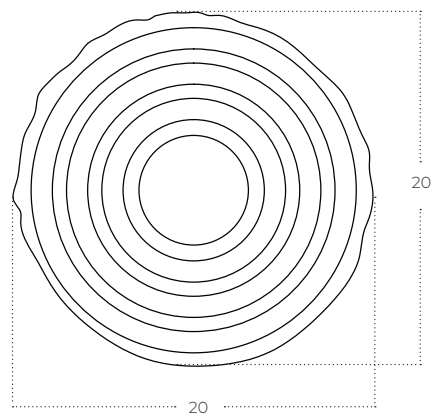

NESTOR Top 20

Nestor Top 20 BRASS
AZ5828

Technical information

Code	AZ5828	AZ5829
Color	● electric plating brass	● sand black
Material	iron / glass	iron / glass
Light source	1 x LED integrated	1 x LED integrated
Power	6W	6W
Kelvins	3000K	3000K
Lumens	480lm	480lm