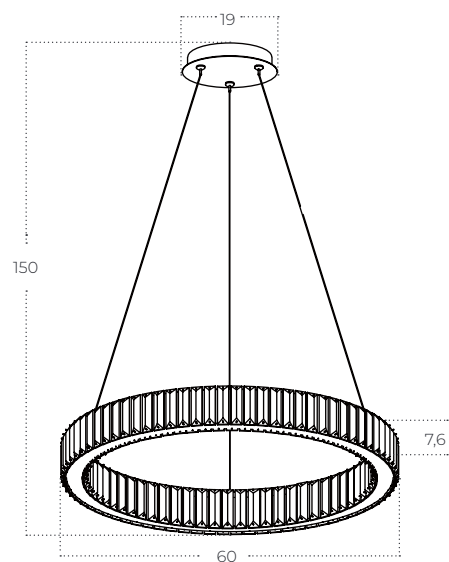

SPARK Pendant 60 DIMM

Spark Pendant 60 DIMM GO
AZ5788

Spark Pendant 60 DIMM CH
AZ5789

Technical information

Code	AZ5788	AZ5789
Color	● gold	○ chrome
Material	iron / glass	iron / glass
Light source	1 x LED integrated	1 x LED integrated
Power	30W	30W
Kelvins	3000K	3000K
Lumens	2560lm	2560lm
Others	Type of control: TRIAC DIMMER	Type of control: TRIAC DIMMER