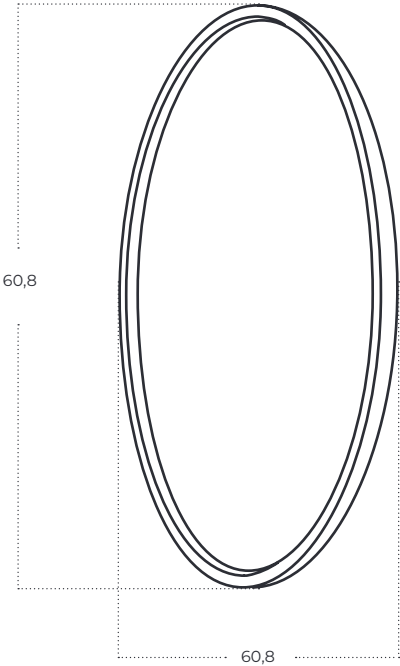

JUPITER

Jupiter
AZ5618

Technical information

Code	AZ5618
Color	● black / iron green
Material	iron / acrylic / stone
Light source	1 x LED integrated
Power	FRONT 50W + BACK 5W CE DRIVER
Kelvins	3100K
Lumens	5406lm