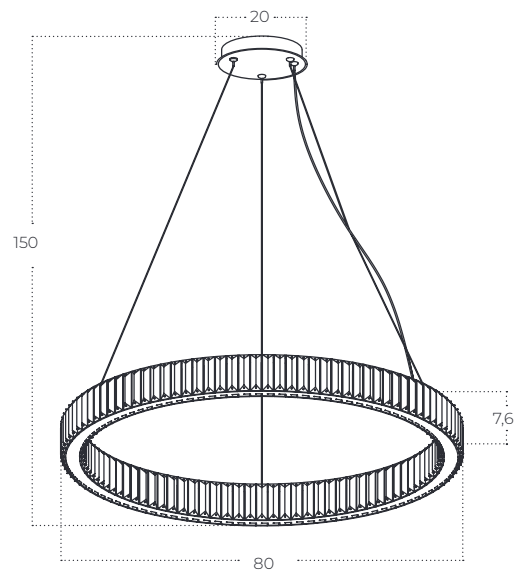

SPARK Pendant 80 DIMM

Spark Pendant 80 DIMM GO
AZ5790

Spark Pendant 80 DIMM CH
AZ5791

Technical information

Code	AZ5790	AZ5791
Color	● gold	○ chrome
Material	iron / glass	iron / glass
Light source	1 x LED integrated	1 x LED integrated
Power	72W	72W
Kelvins	3000K	3000K
Lumens	3600lm	3600lm
Others	Type of control: TRIAC DIMMER	Type of control: TRIAC DIMMER