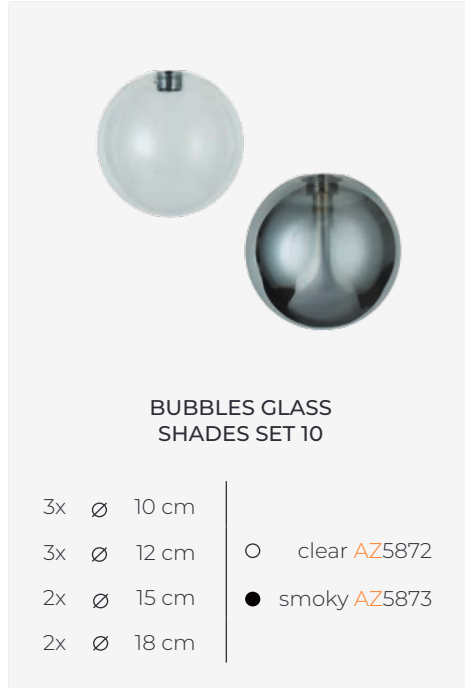

BUBBLES 1

BUBBLES
LAMPBODY

BUBBLES LAMPBODY 1

- black | AZ5918
- gold | AZ5854
- white | AZ5953

BUBBLES
SHADES

BUBBLES GLASS SHADE
CLEAR

- ∅ 12 cm | AZ5955
- ∅ 15 cm | AZ5884
- ∅ 18 cm | AZ5958

BUBBLES GLASS SHADE
SMOKY

- ∅ 12 cm | AZ5956
- ∅ 15 cm | AZ5885
- ∅ 18 cm | AZ5959

BUBBLES
LAMPBODY + SHADE

BUBBLES LAMPBODY 1 + GLASS
SHADE

BUBBLES 1 EXAMPLE SETS

AZ5918 + AZ5955

AZ5918 + AZ5884

AZ5918 + AZ5958

AZ5953 + AZ5956

AZ5953 + AZ5885

AZ5953 + AZ5959

AZ5953 + AZ5955

AZ5953 + AZ5884

AZ5953 + AZ5958

BUBBLES

BUBBLES LAMPBODY

BUBBLES LAMPBODY ROUND 10

- black | AZ5869
- gold | AZ5870
- white | AZ5871

BUBBLES SHADES

BUBBLES GLASS SHADES SET 10

- 3x ∅ 10 cm
 - 3x ∅ 12 cm
 - 2x ∅ 15 cm
 - 2x ∅ 18 cm
- clear AZ5872
 - smoky AZ5873

BUBBLES LAMPBODY + SHADE

BUBBLES LAMPBODY ROUND 10 +GLASS SHADES SET 10