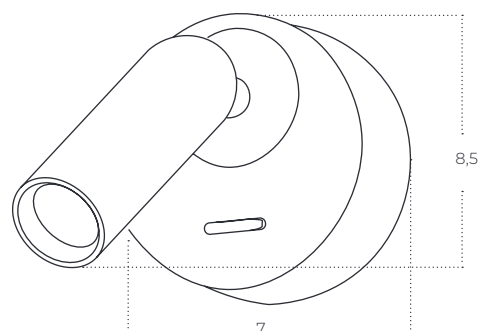

LUGANO ROUND Wall

Lugano Round Wall WH
AZ5627

Lugano Round Wall BK
AZ5628

Technical information

Code	AZ5625	AZ5626
Color	○ sand white	● sand black
Material	metal	metal
Light source	1 x LED integrated	1 x LED integrated
Power	3W	3W
Kelvins	3000K	3000K
Lumens	213lm	205lm