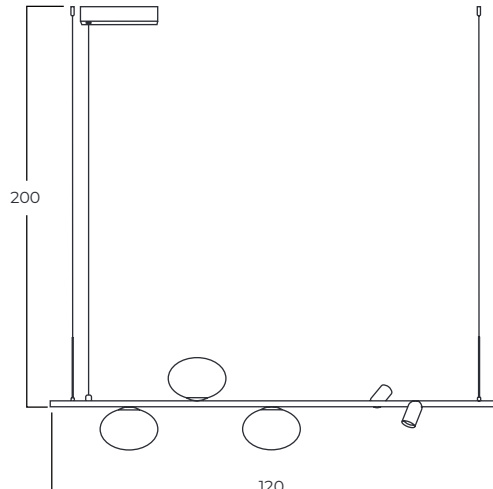

TRASIMENO

Trasimeno 95 BK
AZ5639

Trasimeno 120 BK
AZ5640

Trasimeno wall BK
AZ5641

Technical information

Code	AZ5639	AZ5640	AZ5641
Color	● black	● black	● black
Material	metal / glass	metal / glass	metal / glass
Light source	2 x LED G9 2 x LED intergrated 10W, 3000K, 1282 lm	3 x LED G9 2 x LED intergrated 10W, 3000K, 1281 lm	1 x LED G9 1 x LED intergrated 2,9W, 3000K, 192 lm
Others	Type of control: on/off switch	Type of control: on/off switch	Type of control: on/off switch