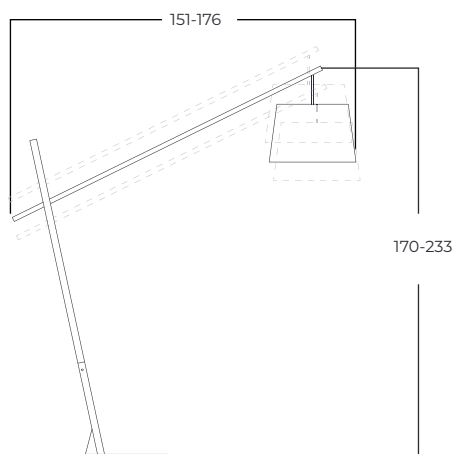

Code AZ5643
Color ● sand black / black linen
Material wood / metal / fabric
Light source 1 x E27