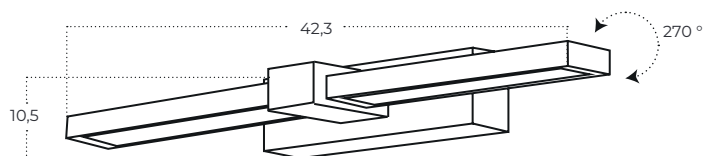

ARNO IP44 CCT Switch BK

Arno IP44 CCT Switch BK
AZ5887

Arno IP44 CCT Switch CH
AZ5888

Arno IP44 CCT Switch WH
AZ5889

Technical information

Code	AZ5887	AZ5888	AZ5889
Color	● sand black	● chrome	○ sand white
Material	aluminium / pvc	aluminium / pvc	aluminium / pvc
Light source	2 x LED integrated	2 x LED integrated	2 x LED integrated
Power	12W	12W	12W
Others	Type of control: CCT SWITCH	Type of control: CCT SWITCH	Type of control: CCT SWITCH