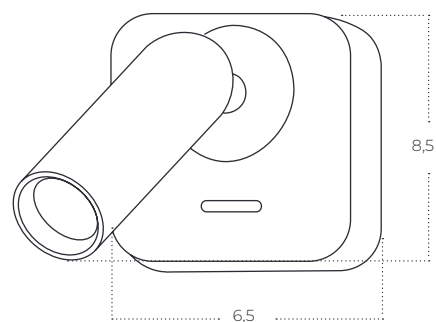

LUGANO SQUARE Wall

Lugano Squire Wall WH
AZ5654

Lugano Squire Wall BK
AZ5655

Technical information

Code	AZ5654	AZ5655
Color	○ sand white	● sand black
Material	metal	metal
Light source	1 x LED integrated	1 x LED integrated
Power	3W	3W
Kelvins	3000K	3000K
Lumens	206lm	203lm