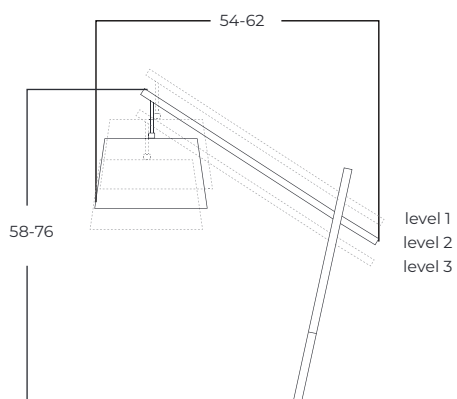

GARDA TABLE

Code AZ5644
Color ● sand black / black linen
Material wood / metal / fabric
Light source 1 x E27