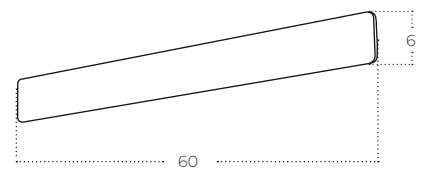

Technical information

Code	AZ5890	AZ5891	AZ5892
Color	○ sand white	○ sand white	○ sand white
Material	aluminium	aluminium	aluminium
Light source	2 x LED integrated	2 x LED integrated	2 x LED integrated
Power	20W	30W	40W
Kelvins	3000 / 4000K	3000 / 4000K	3000 / 4000K
Lumens	1600lm	2400lm	3200lm
Others	Type of control: CCT SWITCH	Type of control: CCT SWITCH	Type of control: CCT SWITCH