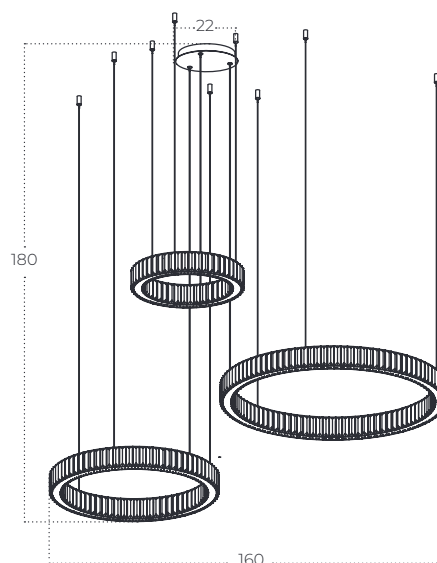

SPARK Pendant 40+60+80 DIMM

Spark Pendant 40+60+80 DIMM GO
AZ5794

Spark Pendant 40+60+80 DIMM CH
AZ5795

Technical information

Code	AZ5794	AZ5795
Color	● gold	○ chrome
Material	iron / glass	iron / glass
Light source	3 x LED integrated	3 x LED integrated
Power	144W	144W
Kelvins	3000K	3000K
Lumens	7840lm	7840lm
Others	Type of control: TRIAC DIMMER	Type of control: TRIAC DIMMER