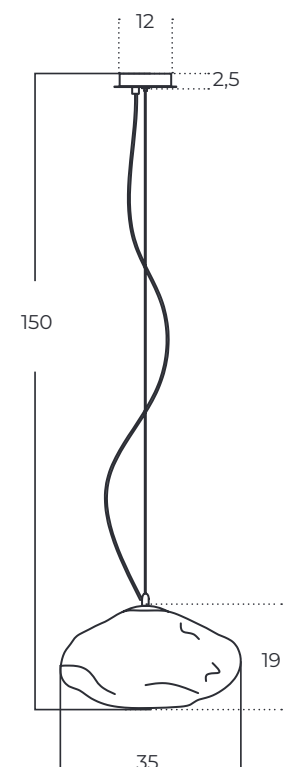

INES

Technical information

Code	AZ5763
Color	● painting gold
Material	iron / glass
Light source	1 x E14