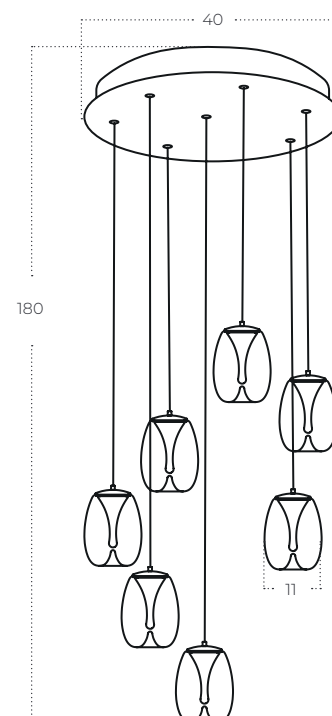

Technical information

Code	AZ6269
Color	● sand black / smoky
Material	aluminium / glass
Light source	5 x LED integrated
Power	25W

Pamela 7 Round

Pamela 7 Round SMOKY
AZ6270

Technical information

Code	AZ6270
Color	● sand black / smoky
Material	aluminium / glass
Light source	7 x LED integrated
Power	35W