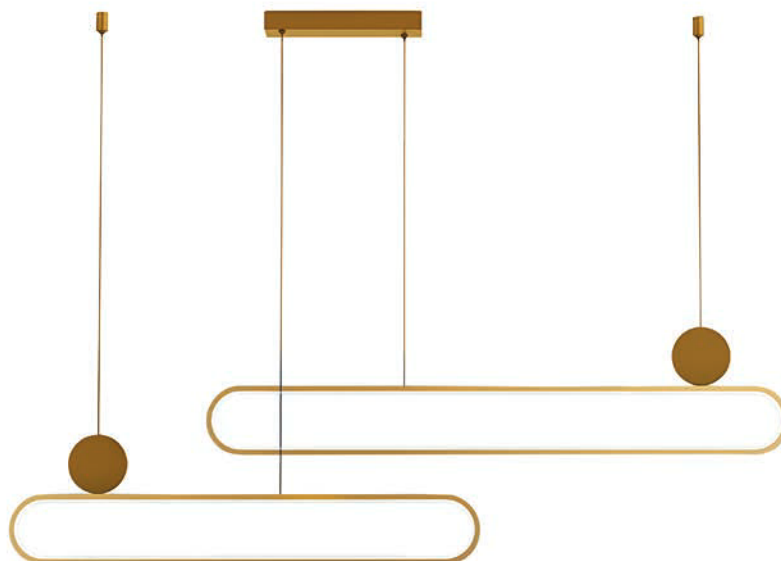

NIKODEMO V2 Pendant 3000K 3-Step DIMM