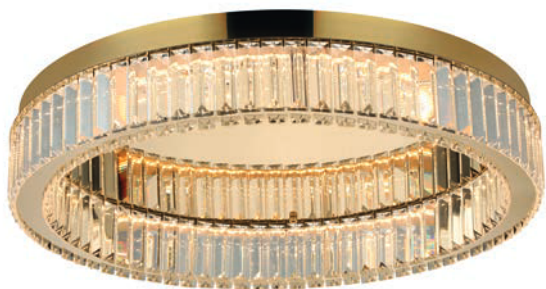

SPARK Top 60 DIMM

Spark Top 60 DIMM GO
AZ5784