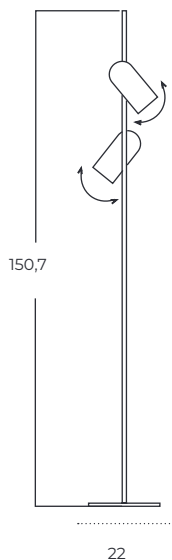

Vivi Floor 2 GO/BK
AZ5725

Vivi Top 2 BK/BK
AZ5728

Vivi Top 2 GO/BK
AZ5727

Technical information

Code	AZ5725	AZ5726	AZ5727	AZ5728
Color	● sand black / shiny gold	● sand black / sand black	● sand black / shiny gold	● sand black / sand black
Material	iron / aluminium	iron / aluminium	iron / aluminium	iron / aluminium
Light source	2 x GU10 (only LED)	2 x GU10 (only LED)	2 x GU10 (only LED)	2 x GU10 (only LED)
Power	max 10W	max 10W	max 10W	max 10W