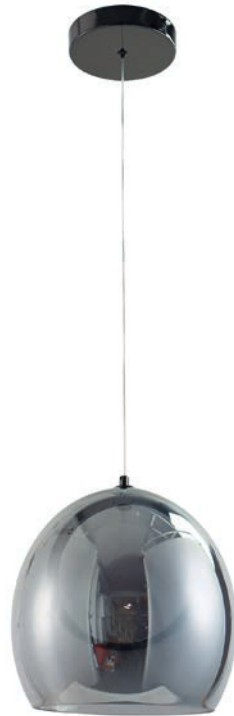

Technical information

	Twist Pendant BK	Twist Table BK	Twist Floor BK
Code	AZ5733	AZ5735	AZ5737
Color	● sand black	● sand black	● sand black
Material	iron / aluminum / PCV	iron / aluminum / PCV	iron / aluminum / PCV
Light source	1 x LED intergrated	1 x LED intergrated	1 x LED intergrated
Power	60W	18W	30W
Kelvins	3000K	3000K	3000K
Lumens	4800lm	1440lm	2400lm
Others	3-step dimmer	3-step dimmer	3-step dimmer

TWIST

Twist Pendant 3-STEP DIMM GO
AZ5734

Twist Floor 3-STEP DIMM GO
AZ5738

Twist Table 3-STEP DIMM GO
AZ5736

Technical information

	Twist Pendant BK	Twist Table BK	Twist Floor BK
Code	AZ5734	AZ5736	AZ5738
Color	● painting gold	● painting gold	● painting gold
Material	iron / aluminum / PCV	iron / aluminum / PCV	iron / aluminum / PCV
Light source	1 x LED intergrated	1 x LED intergrated	1 x LED intergrated
Power	60W	18W	30W
Kelvins	3000K	3000K	3000K
Lumens	4800lm	1440lm	2400lm
Others	3-step dimmer	3-step dimmer	3-step dimmer

GARDA FLOOR

Code AZ5643
Color ● sand black / black linen
Material wood / metal / fabric
Light source 1 x E27

GARDA TABLE

Code AZ5644
Color ● sand black / black linen
Material wood / metal / fabric
Light source 1 x E27

NICOLE

Nicole Pendant CLEAR
AZ6195

Nicole Pendant SMOKY
AZ6196

Nicole Pendant AMBER
AZ6197

Technical information

Code	AZ6195	AZ6196	AZ6197
Color	● sand black / clear	● black chrome / smoky	● bronze / amber
Material	metal / glass	metal / glass	metal / glass
Light source	1 x LED integrated	1 x LED integrated	1 x LED integrated
Power	8W	8W	8W
Kelvins	3000K	3000K	3000K
Lumens	640lm	640lm	640lm