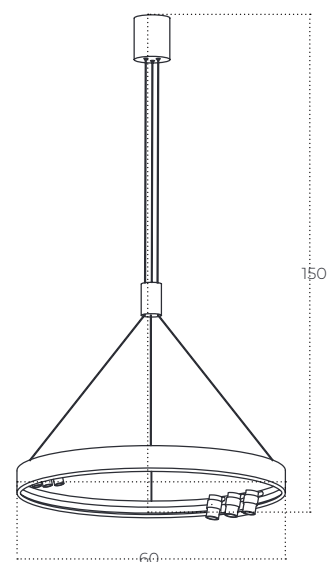

SERAFINO Pendant 60 3-Step DIMM

Technical information

Code **AZ5834**
Color ● brushed gold / sand black
Material iron / aluminium / pvc
Light source 7 x LED integrated
Power 34W
Kelvins 3000K
Lumens 2720lm
Others Type of control: 3-STEP DIMMER

Code **AZ5835**
Color ● brushed gold / sand black
Material iron / aluminium / pvc
Light source 7 x LED integrated
Power 43W
Kelvins 3000K
Lumens 3440lm
Others Type of control: 3-STEP DIMMER