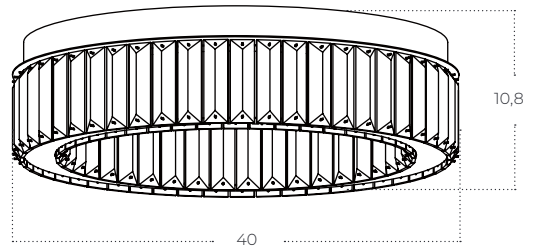

SPARK Top 40 DIMM

Spark Top 40 DIMM GO
AZ5782

Spark Top 40 DIMM CH
AZ5783

Technical information

Code	AZ5782	AZ5783
Color	● gold	○ chrome
Material	iron / glass	iron / glass
Light source	1 x LED integrated	1 x LED integrated
Power	30W	30W
Kelvins	3000K	3000K
Lumens	1680lm	1680lm
Others	Type of control: TRIAC DIMMER	Type of control: TRIAC DIMMER