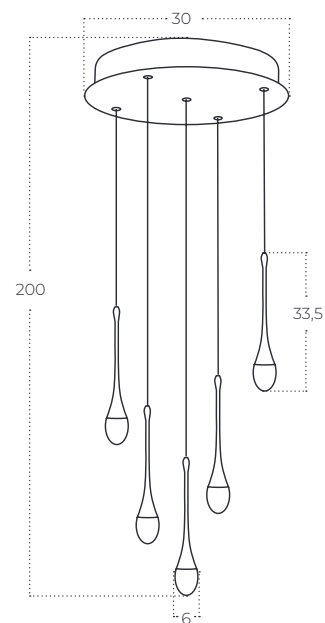

DALMA 5

Dalma 5 Round BK
AZ6007

Dalma 5 Round GO
AZ6008

Technical information

Code	AZ6007	AZ6008
Color	● sand black / clear	● electric plating gold / clear
Material	mirror stainless steel / acryl	mirror stainless steel / acryl
Light source	5 x LED integrated	5 x LED integrated
Power	28W	28W
Kelvins	3000K	3000K
Lumens	2240lm	2240lm