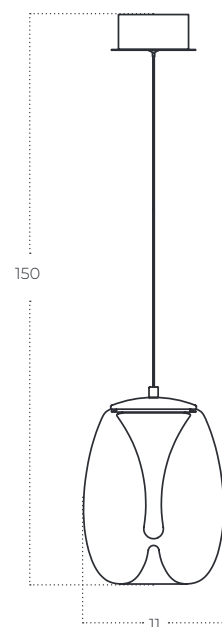

Pamela 11 SMOKY

Pamela 11 SMOKY
AZ6267

Technical information

Code	AZ6267
Color	● sand black / smoky
Material	aluminium / glass
Light source	1 x LED integrated
Power	5W

Pamela 20

Pamela 20 CLEAR
AZ5823

Pamela 20 BK SMOKY
AZ5824