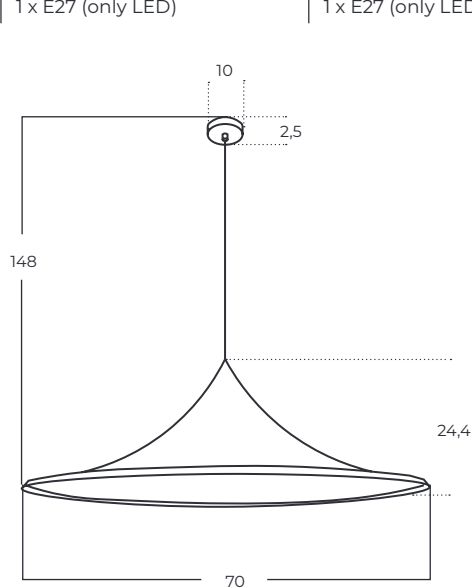

Technical information

Code	AZ5903	AZ5904
Color	○ white	● black
Material	aluminium	aluminium
Light source	1 x E27 (only LED)	1 x E27 (only LED)