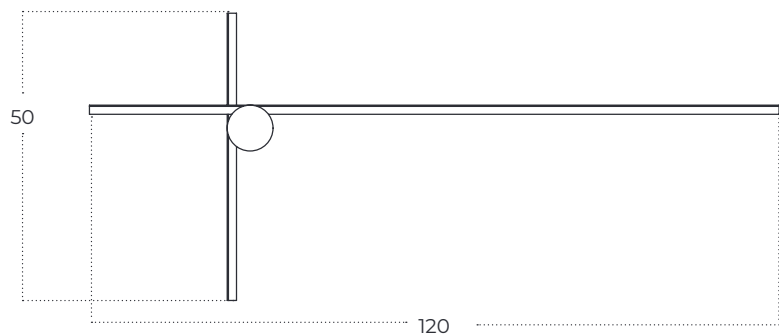

FRANK A

Frank A 3000K BK
AZ5758

Frank A 3000K WH
AZ5759

Technical information

Code	AZ5758	AZ5759
Color	● sand black	○ sand white
Material	iron / aluminium / pvc	iron / aluminium / pvc
Light source	2 x LED integrated	2 x LED integrated
Power	20W	20W
Kelvins	3000K	3000K
Lumens	1600lm	1600lm