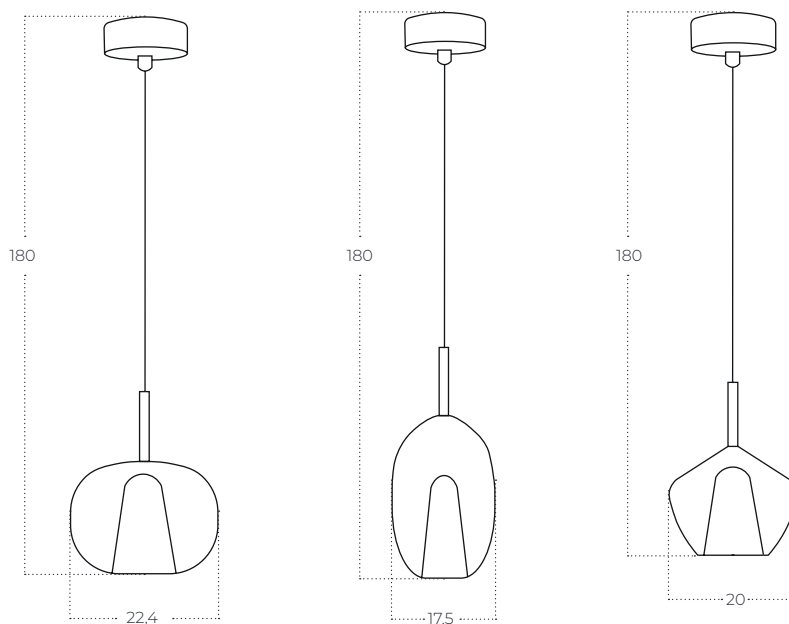

Technical information

Code | AZ6271
Color | ○ sand white / clear
Material | aluminium / glass
Light source | 1 x E27 (only LED)

Code | AZ6272
Color | ○ sand white / clear
Material | aluminium / glass
Light source | 1 x E27 (only LED)

Code | AZ6294
Color | ○ sand white / clear
Material | aluminium / glass
Light source | 1 x E27 (only LED)