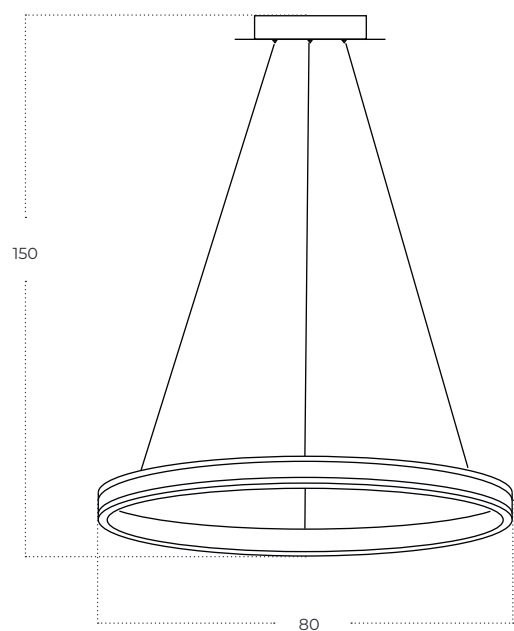

RIO

Rio 80 3-Step DIMM BK/GO
AZ5778

Technical information

Code	AZ5778
Color	● sand black / gold
Material	iron / aluminium / leather / pvc
Light source	1 x LED integrated
Power	54W
Kelvins	3000K
Lumens	4320lm
Others	Type of control: 3-STEP TRIAC DIMMER