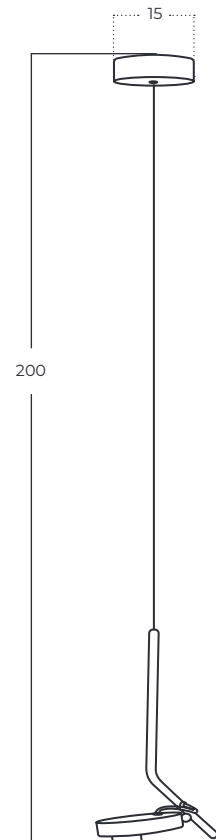

ISEO

Iseo Pendant BK
AZ5634

Technical information

Code	AZ5633
Color	● sand black
Material	metal
Light source	1 x LED integrated
Power	9W
Kelvins	3000K
Lumens	512lm

Code	AZ5634
Color	● sand black
Material	metal
Light source	1 x LED integrated
Power	7W
Kelvins	3000K
Lumens	407lm

Code	AZ5635
Color	● sand black
Material	metal
Light source	1 x LED integrated
Power	3W
Kelvins	3000K
Lumens	158lm