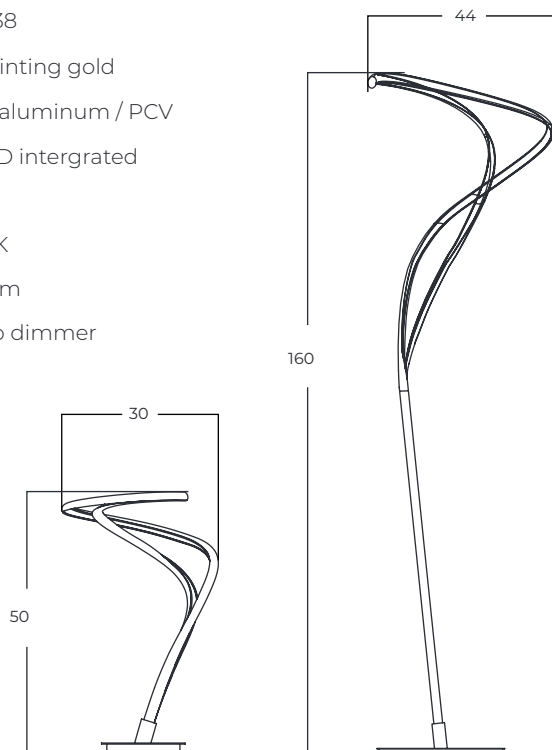

TWIST

Twist Pendant 3-STEP DIMM GO
AZ5734

Twist Floor 3-STEP DIMM GO
AZ5738

Twist Table 3-STEP DIMM GO
AZ5736

Technical information

	Twist Pendant BK	Twist Table BK	Twist Floor BK
Code	AZ5734	AZ5736	AZ5738
Color	● painting gold	● painting gold	● painting gold
Material	iron / aluminum / PCV	iron / aluminum / PCV	iron / aluminum / PCV
Light source	1 x LED intergrated	1 x LED intergrated	1 x LED intergrated
Power	60W	18W	30W
Kelvins	3000K	3000K	3000K
Lumens	4800lm	1440lm	2400lm
Others	3-step dimmer	3-step dimmer	3-step dimmer