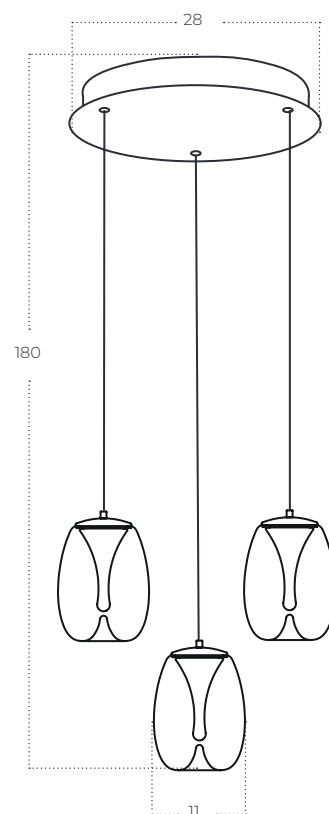

Pamela 3 Round

Pamela 3 Round SMOKY
AZ6268

Technical information

Code	AZ6268
Color	● sand black / smoky
Material	aluminium / glass
Light source	3 x LED integrated
Power	15W

Pamela 5 Line

Pamela 5 Line SMOKY
AZ6269