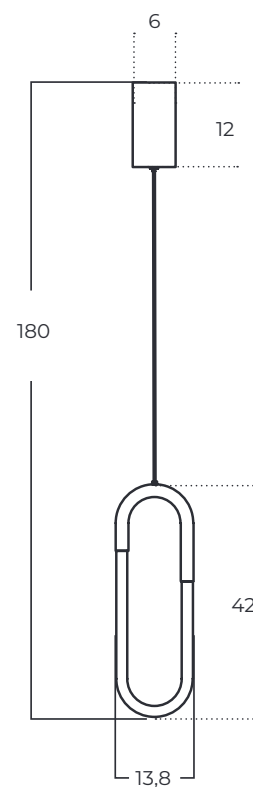

NEXUS

Nexus BK
AZ5739

Nexus GO
AZ5740

Technical information

Code	AZ5739	AZ5740
Color	● sand black	● electric plating brass
Material	iron / acryl / silicone	iron / acryl / silicone
Light source	1 x LED integrated	1 x LED integrated
Power	9W	9W
Kelvins	3000K	3000K
Lumens	720lm	720lm