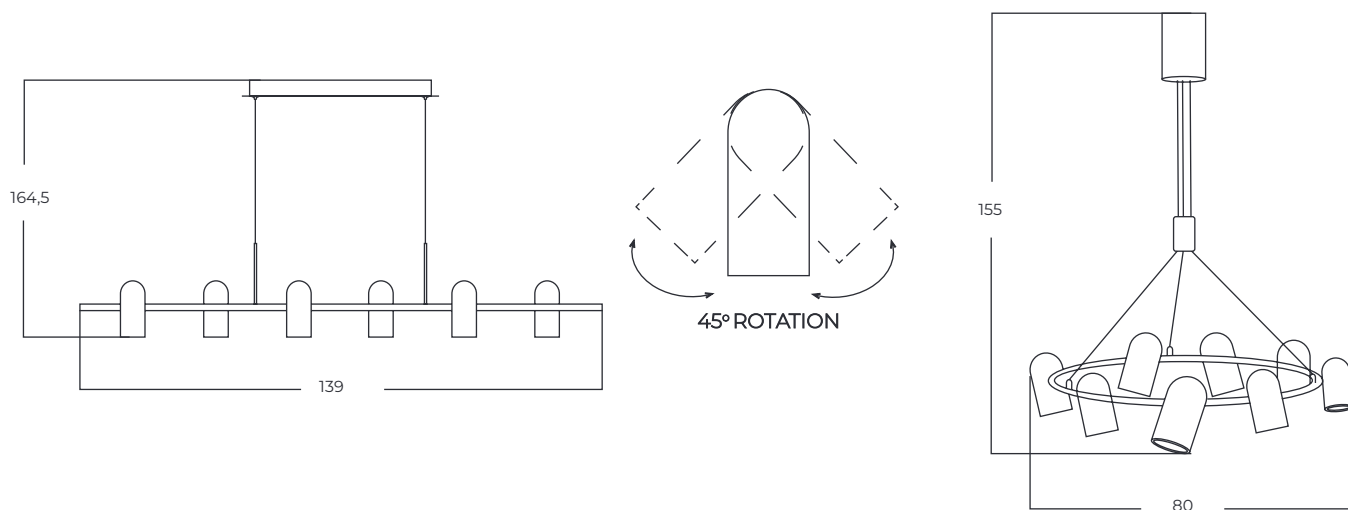

Technical information

Code	AZ5729	AZ5730	AZ5731	AZ5732
Color	● sand black / shiny gold	● sand black / sand black	● sand black / shiny gold	● sand black / sand black
Material	iron / aluminium	iron / aluminium	iron / aluminium	iron / aluminium
Light source	6 x GU10 (only LED)	6 x GU10 (only LED)	8 x GU10 (only LED)	8 x GU10 (only LED)
Power	max 30W	max 30W	max 40W	max 40W