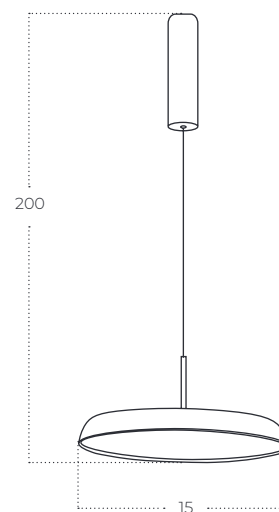

CLARA Pendant 15

Clara Pendant 15 WH
AZ5809

Clara Pendant 15 BK
AZ5807

Clara Pendant 15 CHABN
AZ5808

Technical information

Code	AZ5809	AZ5807	AZ5808
Color	○ sand white	● sand black	● champagne ~ brown
Material	aluminium / pvc	aluminium / pvc	aluminium / pvc
Light source	1 x LED integrated	1 x LED integrated	1 x LED integrated
Power	12W	12W	12W
Kelvins	3000K	3000K	3000K
Lumens	960lm	960lm	960lm