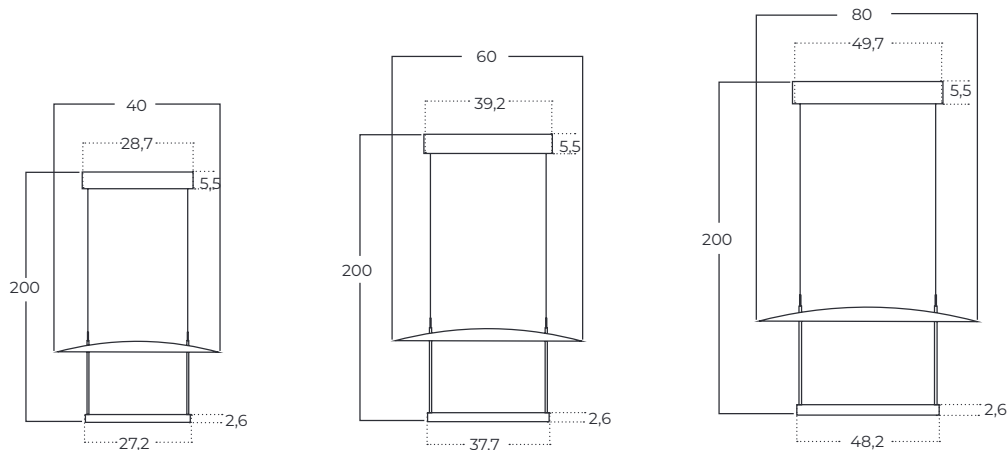

Technical information

	AZ5636	AZ5637	AZ5638
Code	AZ5636	AZ5637	AZ5638
Color	● sand white / sand black	● sand white / sand black	● sand white / sand black
Material	metal	metal	metal
Light source	1 x LED integrated	1 x LED integrated	1 x LED integrated
Power	23W	29W	39W
Kelvins	3000K	3000K	3000K
Lumens	1264lm	1706lm	2132lm
Others	Type of control: on/off switch	Type of control: on/off switch	Type of control: on/off switch