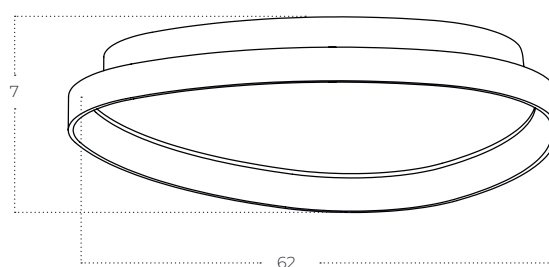

AMANDA Top 60 CCT Switch 3-Step DIMM

Amanda Top 60 CCT Switch 3-Step
DIMM BK
AZ5771

Amanda Top 60 CCT Switch 3-Step
DIMM WH
AZ5772

Amanda Top 60 CCT Switch 3-Step
DIMM GO
AZ5773

Technical information

	AZ5771	AZ5772	AZ5773
Code	AZ5771	AZ5772	AZ5773
Color	● sand black	○ sand white	● brushed gold
Material	iron / aluminium / pvc	iron / aluminium / pvc	iron / aluminium / pvc
Light source	1 x LED integrated	1 x LED integrated	1 x LED integrated
Power	35W	55W	70W
Kelvins	3000 / 3500 / 4000K	3000 / 3500 / 4000K	3000 / 3500 / 4000K
Others	Type of control: CCT SWITCH + 3-STEP DIMMER	Type of control: CCT SWITCH + 3-STEP DIMMER	Type of control: CCT SWITCH + 3-STEP DIMMER