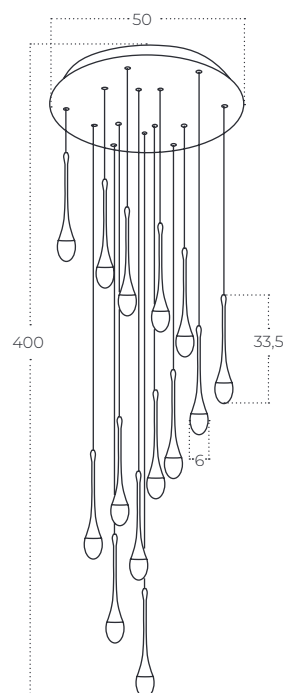

DALMA 14

Dalma 14 Round BK
AZ6011

Dalma 14 Round GO
AZ6012

Technical information

Code	AZ6011	AZ6012
Color	● sand black / clear	● electric plating gold / clear
Material	mirror stainless steel / acryl	mirror stainless steel / acryl
Light source	14 x LED integrated	14 x LED integrated
Power	56W	56W
Kelvins	3000K	3000K
Lumens	4480lm	4480lm