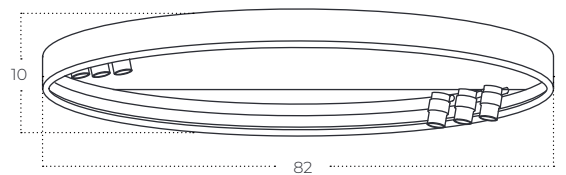

SERAFINO Top 60 3-Step DIMM

Serafino Top 60 3-Step DIMM
GO/BK
AZ5832

Serafino Top 80 3-Step DIMM
GO/BK
AZ5833

Technical information

Code	AZ5832	AZ5833
Color	● brushed gold / sand black	● brushed gold / sand black
Material	iron / aluminium / pvc	iron / aluminium / pvc
Light source	7 x LED integrated	7 x LED integrated
Power	34W	43W
Kelvins	3000K	3000K
Lumens	2720lm	3440lm
Others	Type of control: 3-STEP DIMMER	Type of control: 3-STEP DIMMER