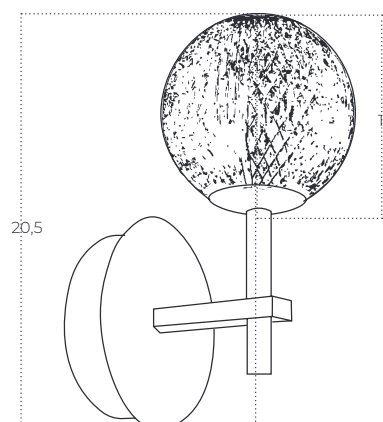

EDEM Wall

Edem Wall BK
AZ6013

Edem Wall GO
AZ6014

Technical information

Code	AZ6013	AZ6014
Color	● sand black / clear	● electric plating gold / clear
Material	mirror stainless steel / acryl	mirror stainless steel / acryl
Light source	1 x LED integrated	1 x LED integrated
Power	4,2W	4,2W
Kelvins	3000K	3000K
Lumens	336lm	336lm