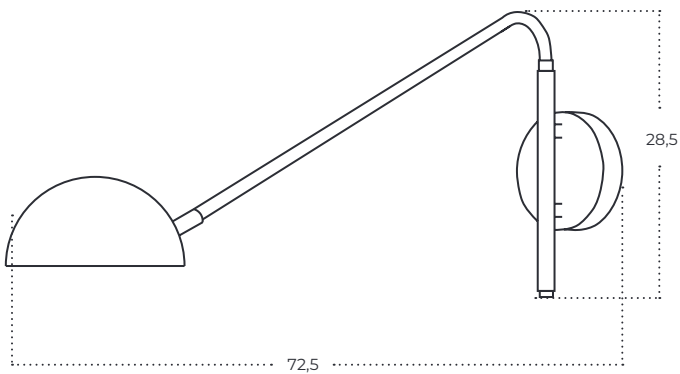

Technical information

Code	AZ5620
Color	● matt black / white
Material	iron
Light source	1 x G9 (only LED)