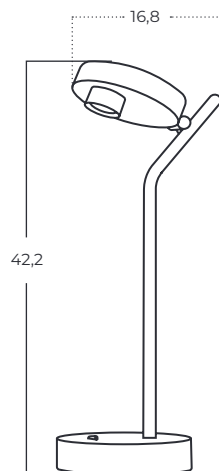

ISEO

Iseo Pendant BK
AZ5634

Technical information

Code	AZ5633
Color	● sand black
Material	metal
Light source	1 x LED integrated
Power	9W
Kelvins	3000K
Lumens	512lm

Code	AZ5634
Color	● sand black
Material	metal
Light source	1 x LED integrated
Power	7W
Kelvins	3000K
Lumens	407lm

Code	AZ5635
Color	● sand black
Material	metal
Light source	1 x LED integrated
Power	3W
Kelvins	3000K
Lumens	158lm