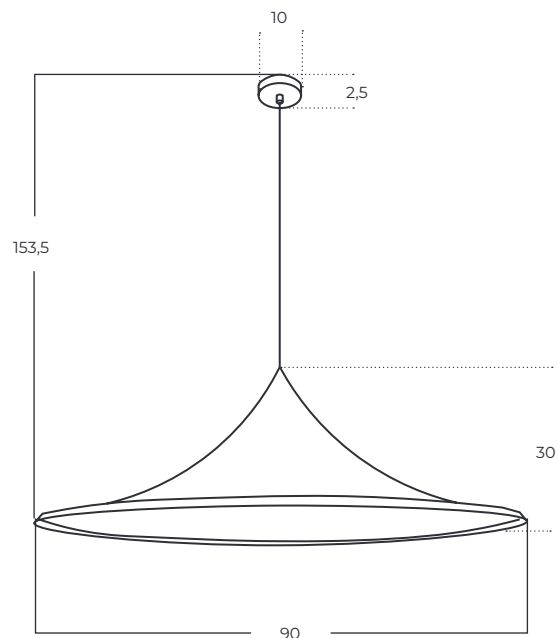

Technical information

Code	AZ5903	AZ5904
Color	○ white	● black
Material	aluminium	aluminium
Light source	1 x E27 (only LED)	1 x E27 (only LED)