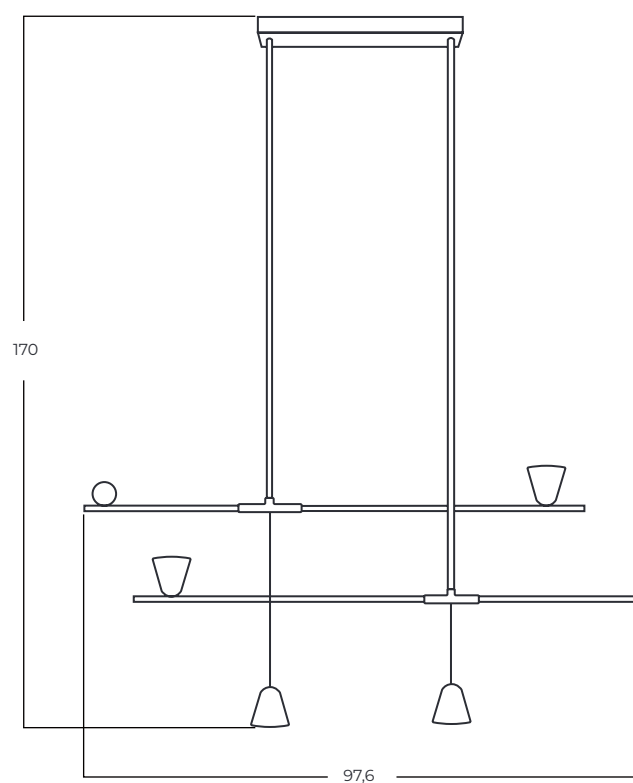

SPOLETO

Technical information

Code	AZ5642
Color	● black
Material	metal
Light source	6 x LED intergrated
Power	25W
Kelvins	3000K
Lumens	1397lm