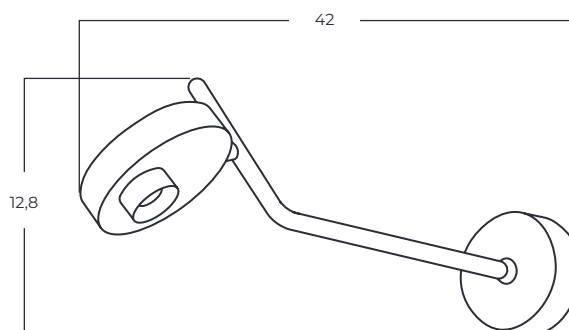

AZ5877 + AZ5955

ISEO

Iseo Wall BK
AZ5631

Iseo Arm Wall BK
AZ5632

Technical information

	AZ5631	AZ5632
Code	AZ5631	AZ5632
Color	● sand black	● sand black
Material	metal	metal
Light source	1 x LED integrated	1 x LED integrated
Power	3W	9W
Kelvins	3000K	3000K
Lumens	159lm	514lm