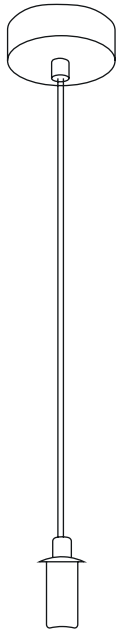

BUBBLES 1

BUBBLES
LAMPBODY

BUBBLES LAMPBODY 1

- black | AZ5918
- gold | AZ5854
- white | AZ5953

BUBBLES
SHADES