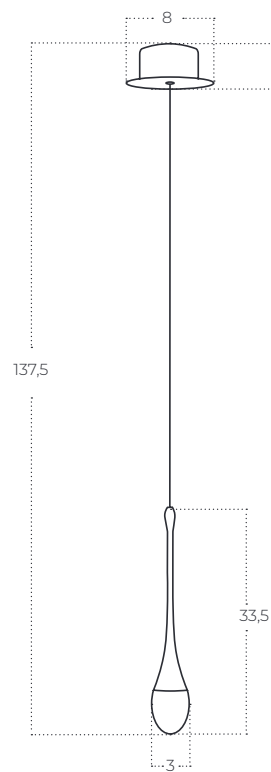

Dalma 1 BK
AZ6005

Dalma 1 GO
AZ6006

Technical information

	AZ6005	AZ6006
Code	AZ6005	AZ6006
Color	● sand black / clear	● electric plating gold / clear
Material	mirror stainless steel / acryl	mirror stainless steel / acryl
Light source	1 x LED integrated	1 x LED integrated
Power	4W	4W
Kelvins	3000K	3000K
Lumens	320lm	320lm