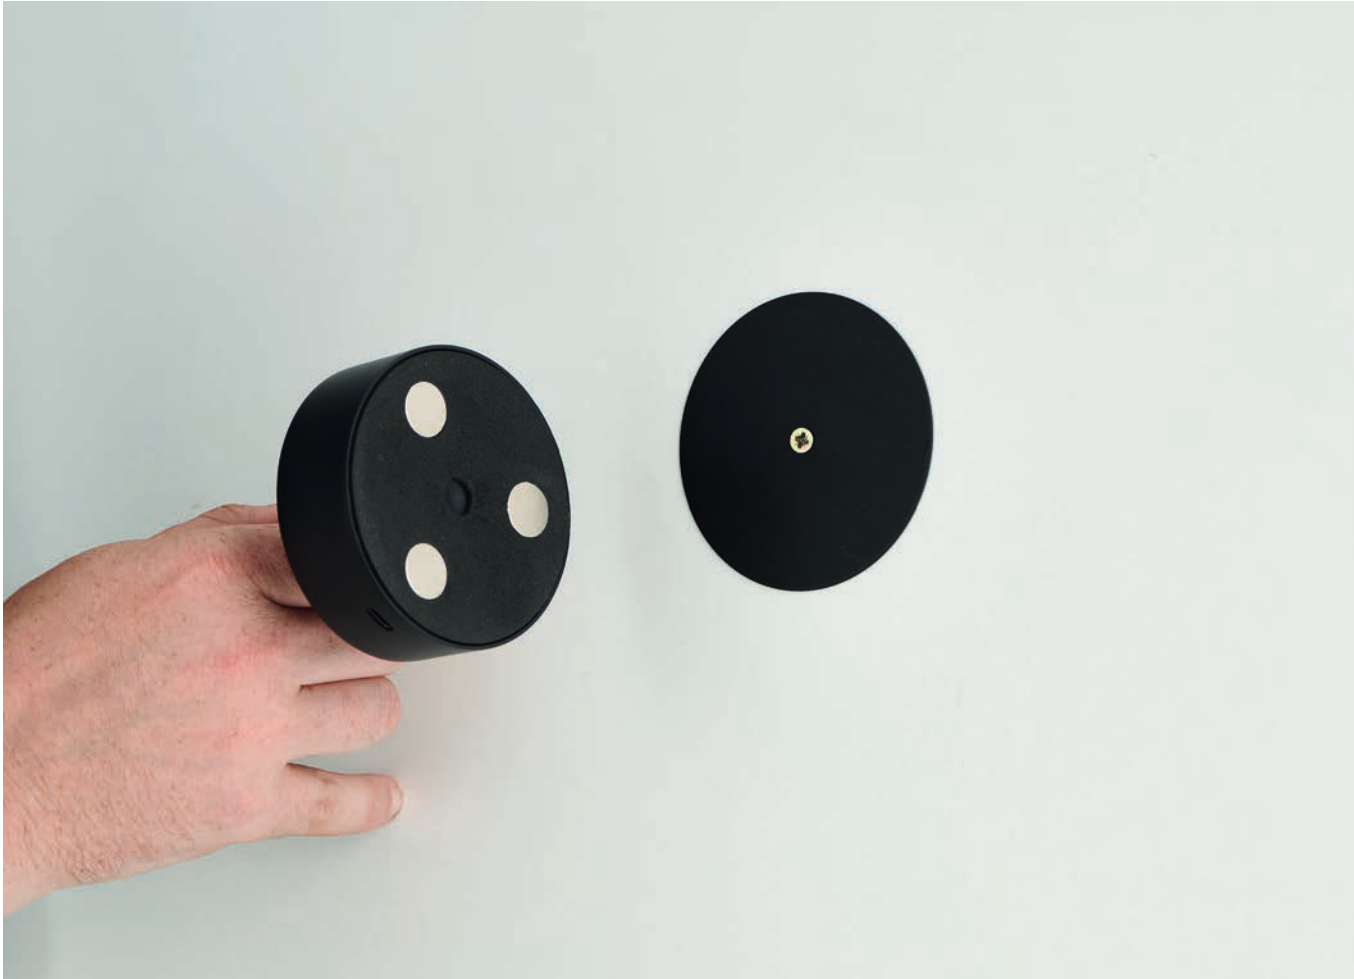

HYLLA Wall NFC Charge

Hylla Wall NFC Charger WH
AZ5911

Hylla Wall NFC Charger BK
AZ5910

Technical information

	AZ5910	AZ5911
Code	AZ5910	AZ5911
Color	● sand black	○ sand white
Material	aluminium	aluminium
Light source	1 x LED integrated	1 x LED integrated
Power	6W	6W
Others	Type of control: USB + NFC CHARGER	Type of control: USB + NFC CHARGER