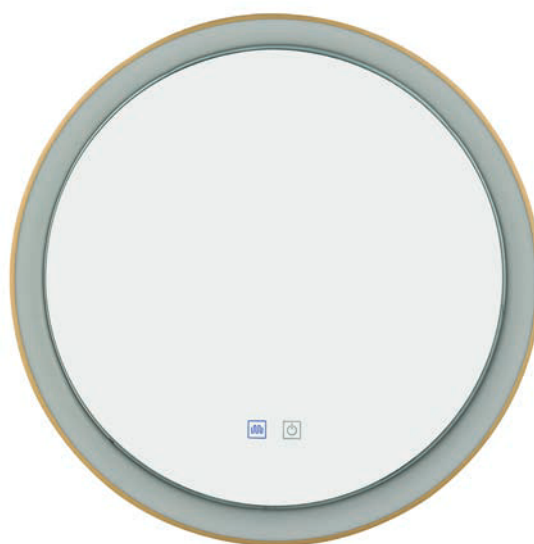

Sergio Mirror 80 HEATED CCT
Switch GO
AZ5822

Technical information

Code	AZ5821	AZ5822
Color	● sand black	● brushed gold
Material	iron / aluminium / mirror / pvc	iron / aluminium / mirror / pvc
Light source	1 x LED integrated	1 x LED integrated
Power	55W	55W
Kelvins	3000 / 4000K	3000 / 4000K
Lumens	4400lm	4400lm
Others	Type of control: CCT SWITCH + TOUCH DIMMER	Type of control: CCT SWITCH + TOUCH DIMMER