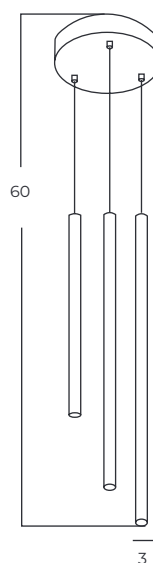

VERNO 4000K

Verno 3 4000K BK
AZ6313

Verno 5 4000K BK
AZ6315

Technical information

Code	AZ6313
Color	● sand black
Material	aluminium
Light source	3 x LED integrated
Power	15W
Kelvins	4000K
Lumens	624lm

Code	AZ6315
Color	● sand black
Material	aluminium
Light source	5 x LED integrated
Power	27W
Kelvins	4000K
Lumens	1007lm