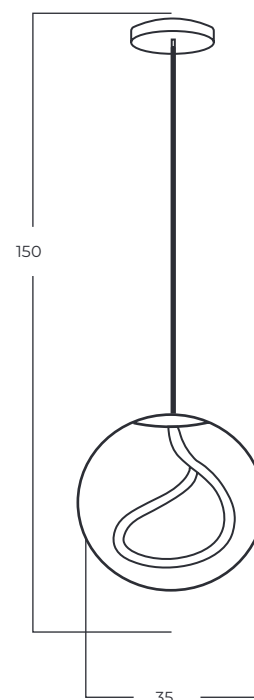

EDITH

Edith Pendant SMOKY
AZ6209

Technical information

Code	AZ6208	AZ6209	AZ6210
Color	○ clear / chrome	○ smoky / black chrome	● amber / bronze
Material	glass / acryl / aluminium	glass / acryl / aluminium	glass / acryl / aluminium
Light source	1 x LED integrated	1 x LED integrated	1 x LED integrated
Power	15W	15W	15W
Kelvins	3000K	3000K	3000K
Lumens	1200lm	1200lm	1200lm