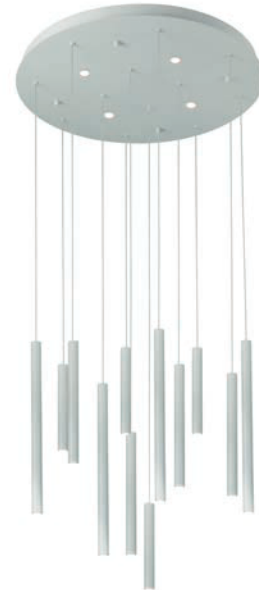

Ilios 12 Pendant 3-Step DIMM WH
AZ5746

Technical information

Code	AZ5744	AZ5745	AZ5746
Color	● sand black	● brushed gold	○ sand white
Material	iron / aluminium / acryl	iron / aluminium / acryl	iron / aluminium / acryl
Light source	12 x LED integrated 4 x LED integrated	12 x LED integrated 4 x LED integrated	12 x LED integrated 4 x LED integrated
Power	64W	64W	64W
Kelvins	3000K	3000K	3000K
Lumens	5120lm	5120lm	5120lm
Others	Type of control: 3-STEP DIMMER	Type of control: 3-STEP DIMMER	Type of control: 3-STEP DIMMER