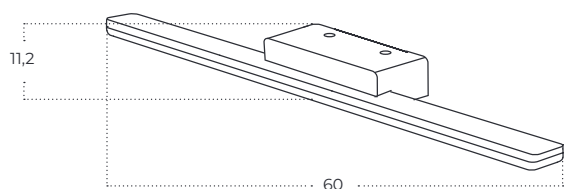

ARNO IP44 CCT Switch BK

Arno IP44 CCT Switch BK
AZ5887

Arno IP44 CCT Switch CH
AZ5888

Arno IP44 CCT Switch WH
AZ5889

Technical information

Code	AZ5887	AZ5888	AZ5889
Color	● sand black	● chrome	○ sand white
Material	aluminium / pvc	aluminium / pvc	aluminium / pvc
Light source	2 x LED integrated	2 x LED integrated	2 x LED integrated
Power	12W	12W	12W
Others	Type of control: CCT SWITCH	Type of control: CCT SWITCH	Type of control: CCT SWITCH