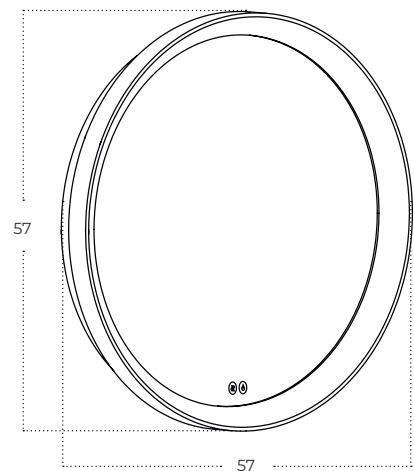

AQUA

SERGIO Mirror 60 HEATED CCT Switch

Sergio Mirror 60 HEATED CCT
Switch BK
AZ5819

Sergio Mirror 60 HEATED CCT
Switch GO
AZ5820

Technical information

Code	AZ5819	AZ5820
Color	● sand black	● brushed gold
Material	iron / aluminium / mirror / pvc	iron / aluminium / mirror / pvc
Light source	1 x LED integrated	1 x LED integrated
Power	40W	40W
Kelvins	3000 / 4000K	3000 / 4000K
Lumens	3200lm	3200lm
Others	Type of control: CCT SWITCH + TOUCH DIMMER	Type of control: CCT SWITCH + TOUCH DIMMER