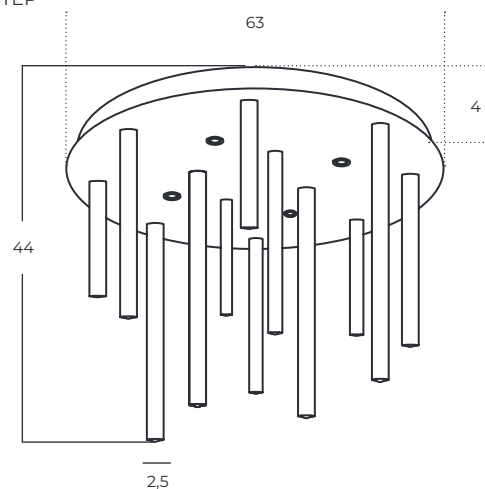

ILIOS 12 Top 3-Step DIMM

Ilios 5 Top 3-Step DIMM BK
AZ5750

Ilios 5 Top 3-Step DIMM WH
AZ5752

Ilios 5 Top 3-Step DIMM GO
AZ5751

Technical information

Code	AZ5753	AZ5754	AZ5755
Color	● sand black	● brushed gold	○ sand white
Material	iron / aluminium / acryl	iron / aluminium / acryl	iron / aluminium / acryl
Light source	12 x LED integrated 4 x LED integrated	12 x LED integrated 4 x LED integrated	12 x LED integrated 4 x LED integrated
Power	64W	64W	64W
Kelvins	3000K	3000K	3000K
Lumens	5120lm	5120lm	5120lm
Others	Type of control: 3-STEP DIMMER	Type of control: 3-STEP DIMMER	Type of control: 3-STEP DIMMER