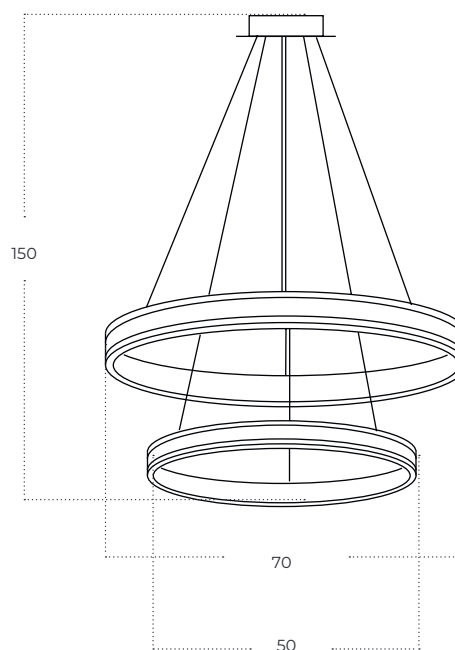

RIO

Rio 50+70 3-Step DIMM
BK/GO
AZ5779

Technical information

Code	AZ5779
Color	● sand black / gold
Material	iron / aluminium / leather / pvc
Light source	2 x LED integrated
Power	86W
Kelvins	3000K
Lumens	6880lm
Others	Type of control: 3-STEP TRIAC DIMMER