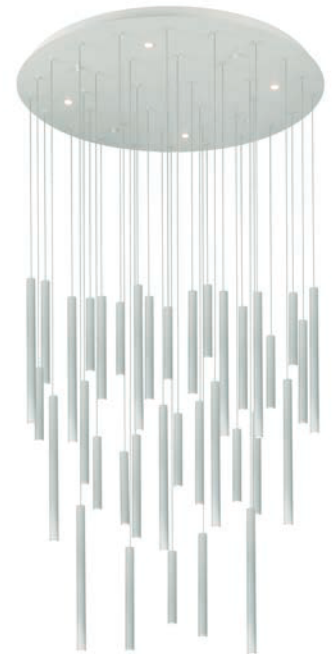

Ilios 36 Pendant 3-Step DIMM WH
AZ5749

Technical information

Code	AZ5747	AZ5748
Color	● sand black	● brushed gold
Material	iron / aluminium / acryl	iron / aluminium / acryl
Light source	36 x LED integrated 4 x LED integrated	36 x LED integrated 4 x LED integrated
Power	160W	160W
Kelvins	3000K	3000K
Lumens	12800lm	12800lm
Others	Type of control: 3-STEP DIMMER	Type of control: 3-STEP DIMMER
Code	AZ5749	
Color	○ sand white	
Material	iron / aluminium / acryl	
Light source	36 x LED integrated 4 x LED integrated	
Power	160W	
Kelvins	3000K	
Lumens	12800lm	
Others	Type of control: 3-STEP DIMMER