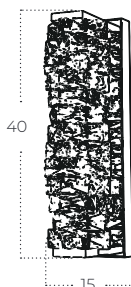

ZIGZAK

Zigzag BK
AZ5827

Technical information

Code	AZ5827
Color	● sand black
Material	iron / silicone
Light source	1 x LED integrated
Power	75W
Kelvins	3000K
Lumens	6000lm

NESTOR Top 20

Nestor Top 20 BRASS
AZ5828