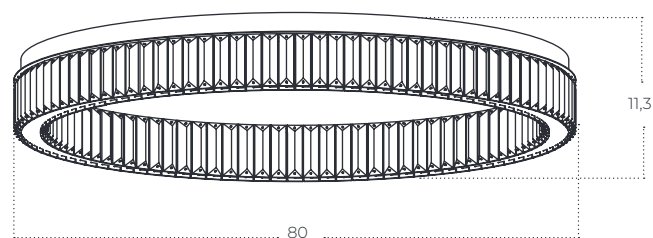

SPARK Top 80 DIMM

Spark Top 80 DIMM GO
AZ5786

Spark Top 80 DIMM CH
AZ5787

Technical information

Code	AZ5786	AZ5787
Color	● gold	○ chrome
Material	iron / glass	iron / glass
Light source	1 x LED integrated	1 x LED integrated
Power	72W	72W
Kelvins	3000K	3000K
Lumens	3600lm	3600lm
Others	Type of control: TRIAC DIMMER	Type of control: TRIAC DIMMER