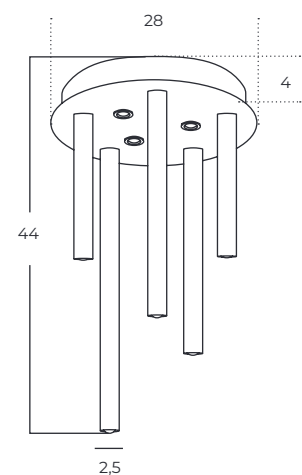

ILIOS 5 Top 3-Step DIMM

Ilios 5 Top 3-Step DIMM BK
AZ5750

Ilios 5 Top 3-Step DIMM GO
AZ5751

Ilios 5 Top 3-Step DIMM WH
AZ5752

Technical information

	AZ5750	AZ5751	AZ5752
Code	AZ5750	AZ5751	AZ5752
Color	● sand black	● brushed gold	○ sand white
Material	iron / aluminium / acryl	iron / aluminium / acryl	iron / aluminium / acryl
Light source	5 x LED integrated 3 x LED integrated	5 x LED integrated 3 x LED integrated	5 x LED integrated 3 x LED integrated
Power	32W	32W	32W
Kelvins	3000K	3000K	3000K
Lumens	2560lm	2560lm	2560lm
Others	Type of control: 3-STEP DIMMER	Type of control: 3-STEP DIMMER	Type of control: 3-STEP DIMMER