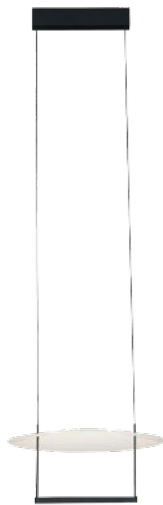

PORTOFINO

Portofino 42
AZ5636