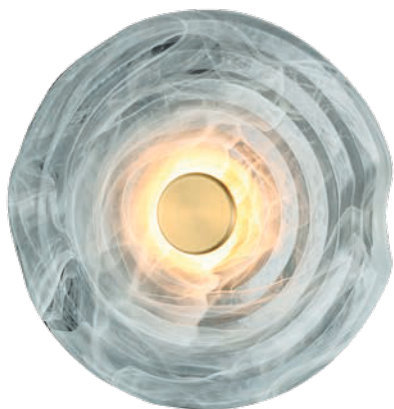

ZIGZAK

Zigzag BK
AZ5827

Technical information

Code	AZ5827
Color	● sand black
Material	iron / silicone
Light source	1 x LED integrated
Power	75W
Kelvins	3000K
Lumens	6000lm

NESTOR Top 20

Nestor Top 20 BRASS
AZ5828