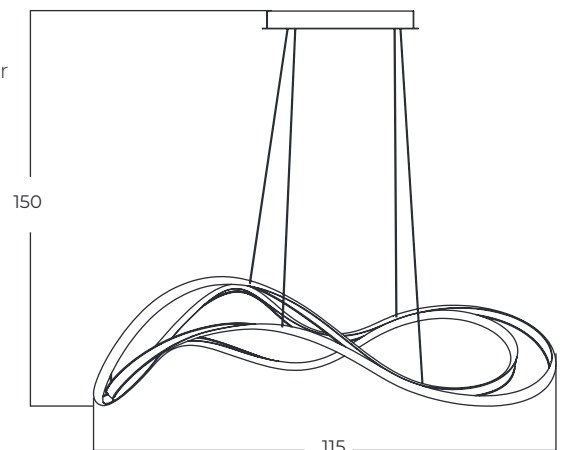

Technical information

	Twist Pendant BK	Twist Table BK	Twist Floor BK
Code	AZ5733	AZ5735	AZ5737
Color	● sand black	● sand black	● sand black
Material	iron / aluminum / PCV	iron / aluminum / PCV	iron / aluminum / PCV
Light source	1 x LED intergrated	1 x LED intergrated	1 x LED intergrated
Power	60W	18W	30W
Kelvins	3000K	3000K	3000K
Lumens	4800lm	1440lm	2400lm
Others	3-step dimmer	3-step dimmer	3-step dimmer