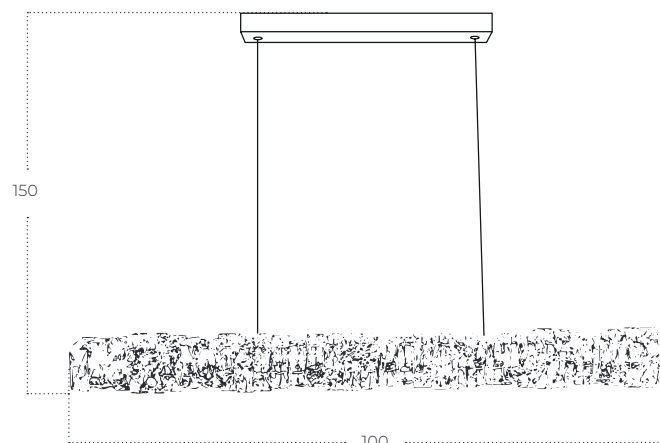

ZIGZAK

Zigzag BK
AZ5827

Technical information

Code	AZ5827
Color	● sand black
Material	iron / silicone
Light source	1 x LED integrated
Power	75W
Kelvins	3000K
Lumens	6000lm

NESTOR Top 20

Nestor Top 20 BRASS
AZ5828