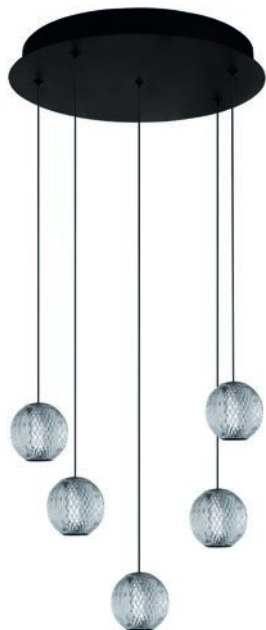

EDEM 5

Edem 5 Round BK
AZ6017