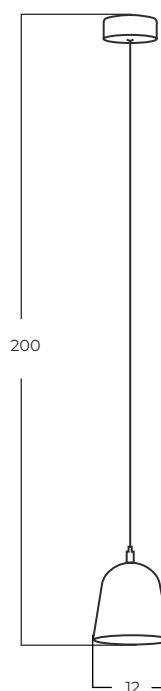

TRASIMENO

Trasimeno 95 BK
AZ5639

Trasimeno 120 BK
AZ5640

Trasimeno wall BK
AZ5641

Technical information

Code	AZ5639	AZ5640	AZ5641
Color	● black	● black	● black
Material	metal / glass	metal / glass	metal / glass
Light source	2 x LED G9 2 x LED intergrated 10W, 3000K, 1282 lm	3 x LED G9 2 x LED intergrated 10W, 3000K, 1281 lm	1 x LED G9 1 x LED intergrated 2,9W, 3000K, 192 lm
Others	Type of control: on/off switch	Type of control: on/off switch	Type of control: on/off switch

SPOLETO

Technical information

Code	AZ5642
Color	● black
Material	metal
Light source	6 x LED intergrated
Power	25W
Kelvins	3000K
Lumens	1397lm

CAPRI

Technical information

	Capri A WH	Capri A BK	Capri A GO
Code	AZ5645	AZ5646	AZ5647
Color	○ sand white	● sand black	● gold
Material	metal	metal	metal
Light source	1 x LED intergrated	1 x LED intergrated	1 x LED intergrated
Power	5W	5W	5W
Kelvins	3000K	3000K	3000K
Lumens	361lm	361lm	361lm