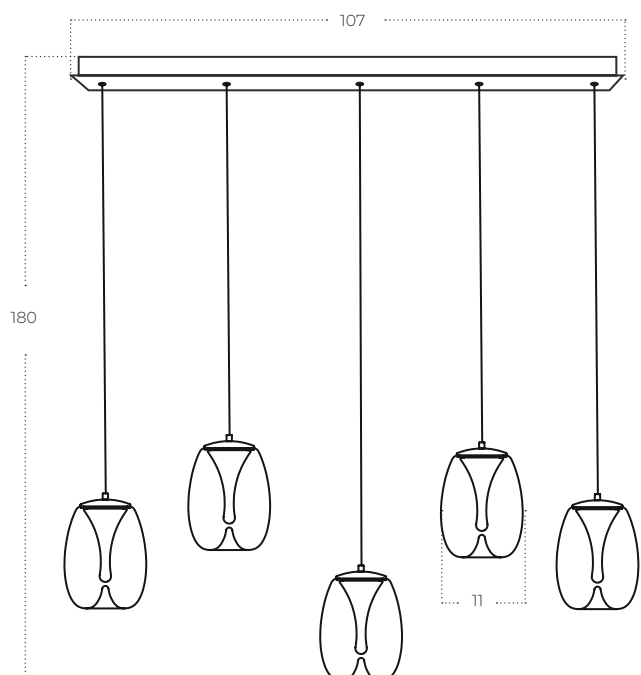

Technical information

Code	AZ6269
Color	● sand black / smoky
Material	aluminium / glass
Light source	5 x LED integrated
Power	25W