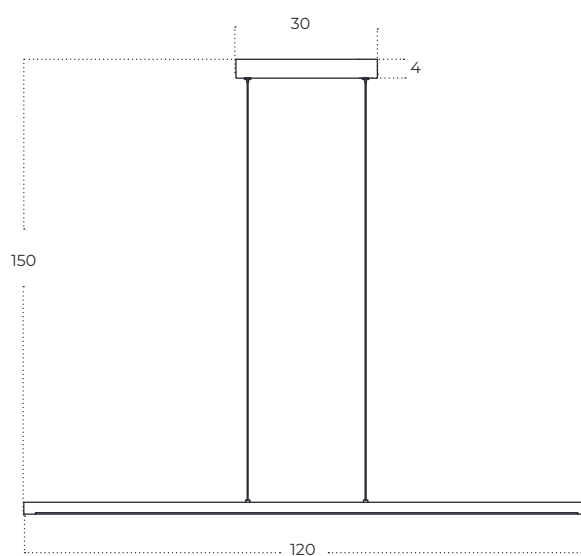

Technical information

Code	AZ5766	AZ5767
Color	● sand black	● anodized gold
Material	iron / aluminium / pvc	iron / aluminium / pvc
Light source	1 x LED integrated	1 x LED integrated
Power	21W	21W
Kelvins	3000K	3000K
Lumens	1680lm	1680lm
Others	Type of control: 3-STEP DIMMER	Type of control: 3-STEP DIMMER