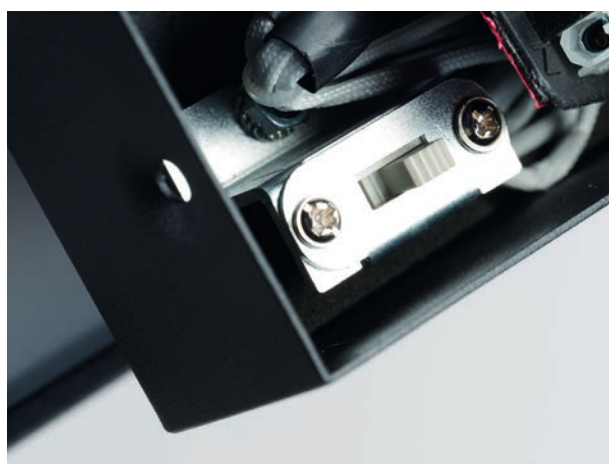

ARNO IP44 CCT Switch BK

Arno IP44 CCT Switch BK
AZ5887

Arno IP44 CCT Switch CH
AZ5888

Arno IP44 CCT Switch WH
AZ5889

Technical information

Code	AZ5887	AZ5888	AZ5889
Color	● sand black	● chrome	○ sand white
Material	aluminium / pvc	aluminium / pvc	aluminium / pvc
Light source	2 x LED integrated	2 x LED integrated	2 x LED integrated
Power	12W	12W	12W
Others	Type of control: CCT SWITCH	Type of control: CCT SWITCH	Type of control: CCT SWITCH