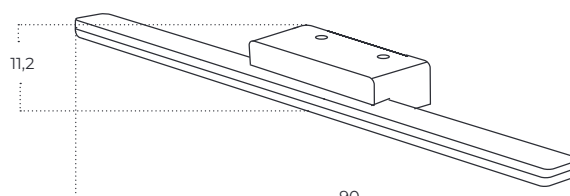

ARNO IP44 CCT Switch BK

Arno IP44 CCT Switch BK
AZ5887

Arno IP44 CCT Switch CH
AZ5888

Arno IP44 CCT Switch WH
AZ5889

Technical information

Code	AZ5887	AZ5888	AZ5889
Color	● sand black	● chrome	○ sand white
Material	aluminium / pvc	aluminium / pvc	aluminium / pvc
Light source	2 x LED integrated	2 x LED integrated	2 x LED integrated
Power	12W	12W	12W
Others	Type of control: CCT SWITCH	Type of control: CCT SWITCH	Type of control: CCT SWITCH