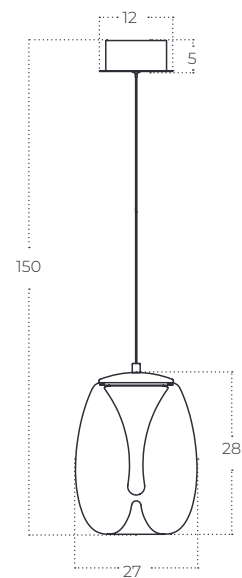

Technical information

Code	AZ5825	AZ5826	AZ6185
Color	● sand black / clear	○ black chrome / smoky	● electric plating brass / amber
Material	iron / glass	iron / glass	iron / glass
Light source	1 x LED integrated	1 x LED integrated	1 x LED integrated
Power	15W	15W	15W
Kelvins	3000K	3000K	3000K
Lumens	1200lm	1200lm	1200lm