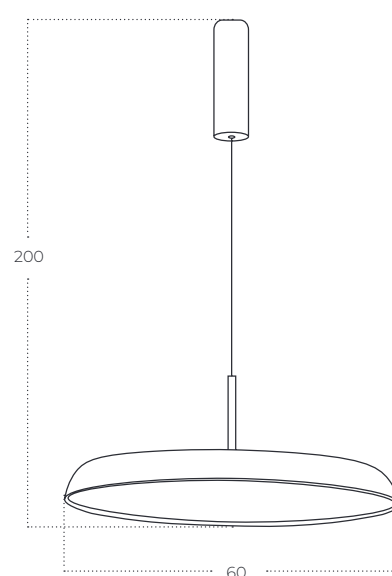

CLARA Pendant 60 CCT Switch DIMM

Technical information

Code	AZ5817	AZ5815	AZ5816
Color	○ sand white	● sand black	● champagne ~ brown
Material	aluminium / pvc	aluminium / pvc	aluminium / pvc
Light source	1 x LED integrated	1 x LED integrated	1 x LED integrated
Power	50W	50W	50W
Kelvins	3000 / 4000 / 6500K	3000 / 4000 / 6500K	3000 / 4000 / 6500K
Lumens	4000lm	4000lm	4000lm
Others	Type of control: CCT SWITCH + TRIAC DIMMER	Type of control: CCT SWITCH + TRIAC DIMMER	Type of control: CCT SWITCH + TRIAC DIMMER