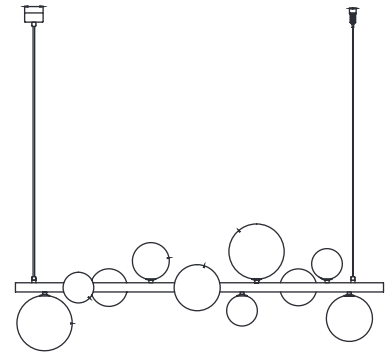

- black | AZ5866
- gold | AZ5868
- white | AZ5867

BUBBLES SHADES

BUBBLES GLASS SHADES SET 10

- 3x ∅ 10 cm
- 3x ∅ 12 cm
- 2x ∅ 15 cm
- 2x ∅ 18 cm
- clear AZ5872
- smoky AZ5873

BUBBLES LAMPBODY + SHADE

BUBBLES LAMPBODY LINE 10 + GLASS SHADES SET 10