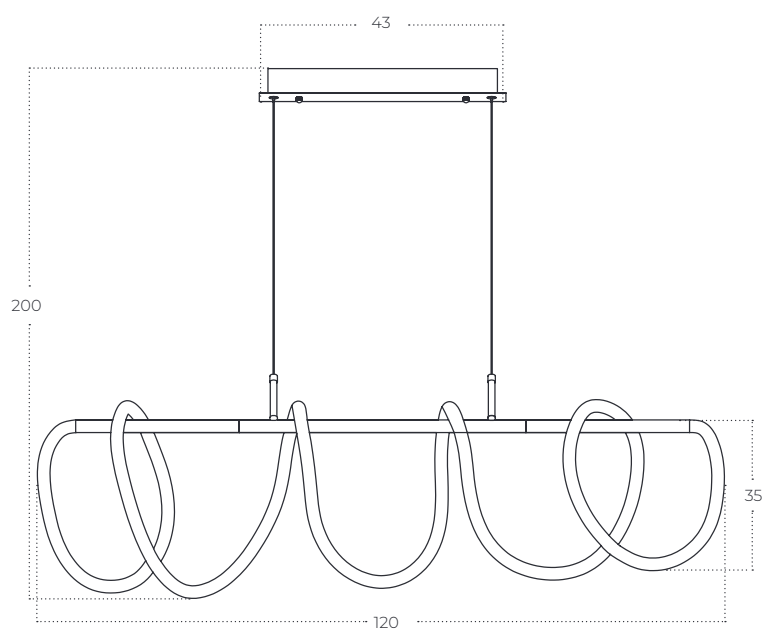

ZIGZAK

Zigzag BK
AZ5827

Technical information

Code	AZ5827
Color	● sand black
Material	iron / silicone
Light source	1 x LED integrated
Power	75W
Kelvins	3000K
Lumens	6000lm

NESTOR Top 20

Nestor Top 20 BRASS
AZ5828