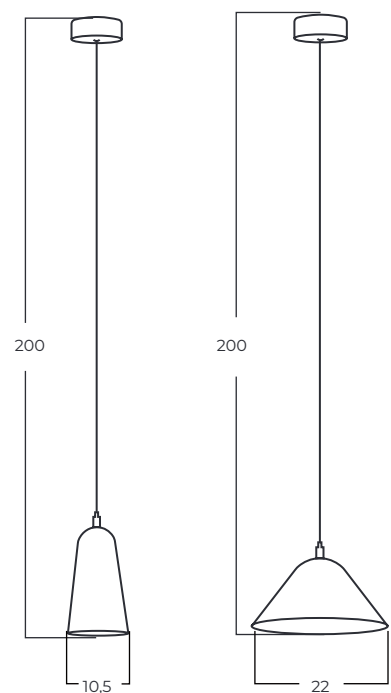

CAPRI

Technical information

	Capri B WH	Capri B BK	Capri B GO
Code	AZ5648	AZ5649	AZ5650
Color	○ sand white	● sand black	● gold
Material	metal	metal	metal
Light source	1 x LED intergrated	1 x LED intergrated	1 x LED intergrated
Power	5W	5W	5W
Kelvins	3000K	3000K	3000K
Lumens	36lm	36lm	36lm

	Capri C WH	Capri C BK	Capri C GO
Code	AZ5651	AZ5652	AZ5653
Color	○ sand white	● sand black	● gold
Material	metal	metal	metal
Light source	1 x LED intergrated	1 x LED intergrated	1 x LED intergrated
Power	5W	5W	5W
Kelvins	3000K	3000K	3000K
Lumens	36lm	36lm	36lm