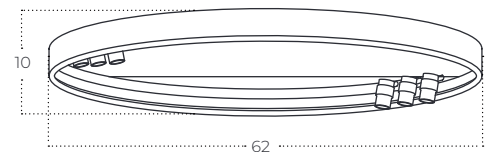

SERAFINO Top 60 3-Step DIMM

Serafino Top 60 3-Step DIMM
GO/BK
AZ5832

Serafino Top 80 3-Step DIMM
GO/BK
AZ5833

Technical information

Code	AZ5832	AZ5833
Color	● brushed gold / sand black	● brushed gold / sand black
Material	iron / aluminium / pvc	iron / aluminium / pvc
Light source	7 x LED integrated	7 x LED integrated
Power	34W	43W
Kelvins	3000K	3000K
Lumens	2720lm	3440lm
Others	Type of control: 3-STEP DIMMER	Type of control: 3-STEP DIMMER