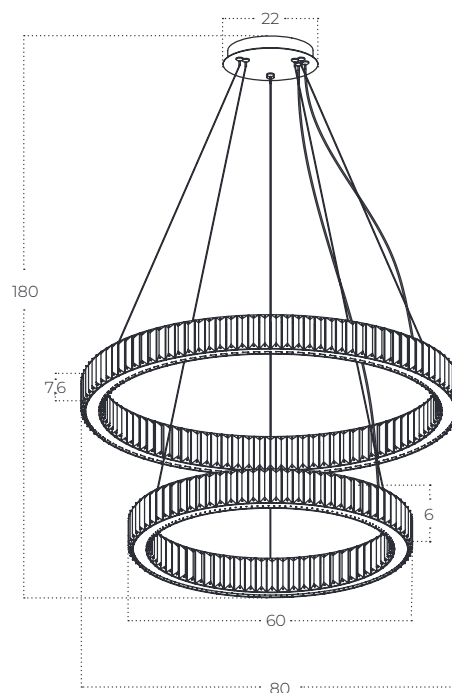

SPARK Pendant 60+80 DIMM

Spark Pendant 60+80 DIMM GO
AZ5792

Spark Pendant 60+80 DIMM CH
AZ5793

Technical information

Code	AZ5792	AZ5793
Color	● gold	○ chrome
Material	iron / glass	iron / glass
Light source	2 x LED integrated	2 x LED integrated
Power	120W	120W
Kelvins	3000K	3000K
Lumens	6160lm	6160lm
Others	Type of control: TRIAC DIMMER	Type of control: TRIAC DIMMER