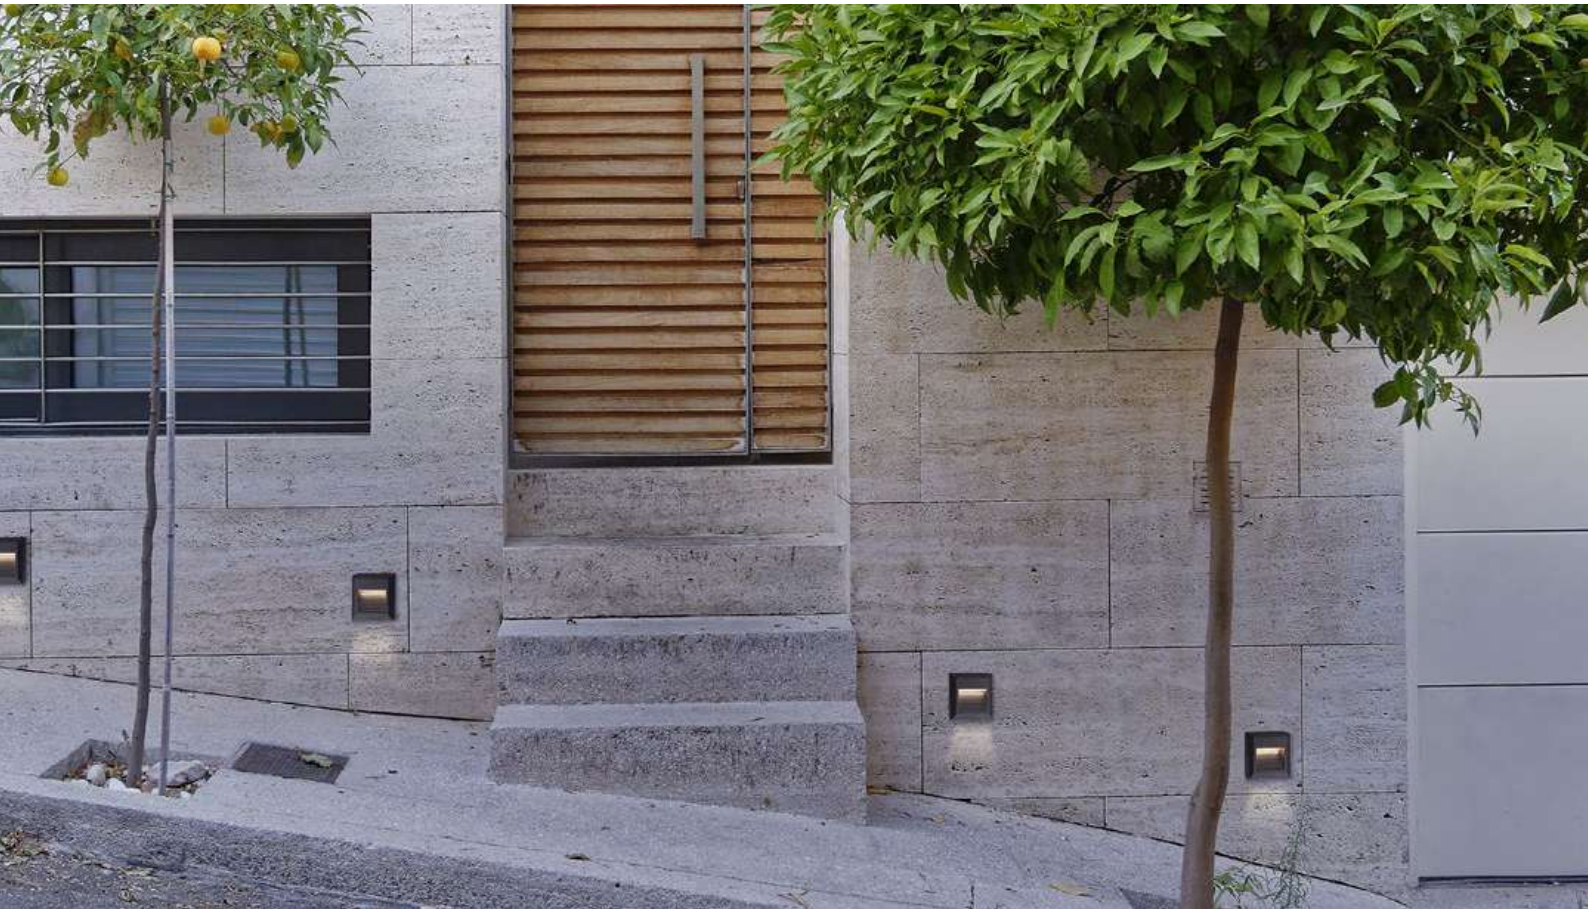

LED integrated

voltage: 230V	LED 6W 450lm 3000K	
IP54		
technical	installation place	
specification	beam angle: 60°	

COLOUR / NEW INDEX NO.

- DARK GREY (DGR) **AZ4367**

AFI IP54

482 Outdoor lamps

AFI 3000K / 4000K