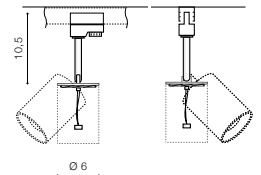

COLOUR / NEW INDEX NO.

- ☐ WHITE (WH) **AZ3390**
- ☒ BLACK (BK) **AZ3391**

WH / GO / BK*

EREBUS TUBE

TUBE 14

- ☐ WHITE (WH) **AZ3383**
- ☒ BLACK (BK) **AZ3384**
- ☒ GOLD (GO) **AZ3385**

TUBE 21

- ☐ WHITE (WH) **AZ3386**
- ☒ BLACK (BK) **AZ3387**
- ☒ GOLD (GO) **AZ3388**