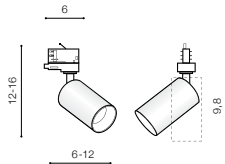

COLOUR / NEW INDEX NO.

- BLACK (BK) **AZ4205**
- BLACK / GOLD (BK/GO) **AZ4206**
- WHITE (WH) **AZ4204**
- GOLD (GO) **AZ5238**