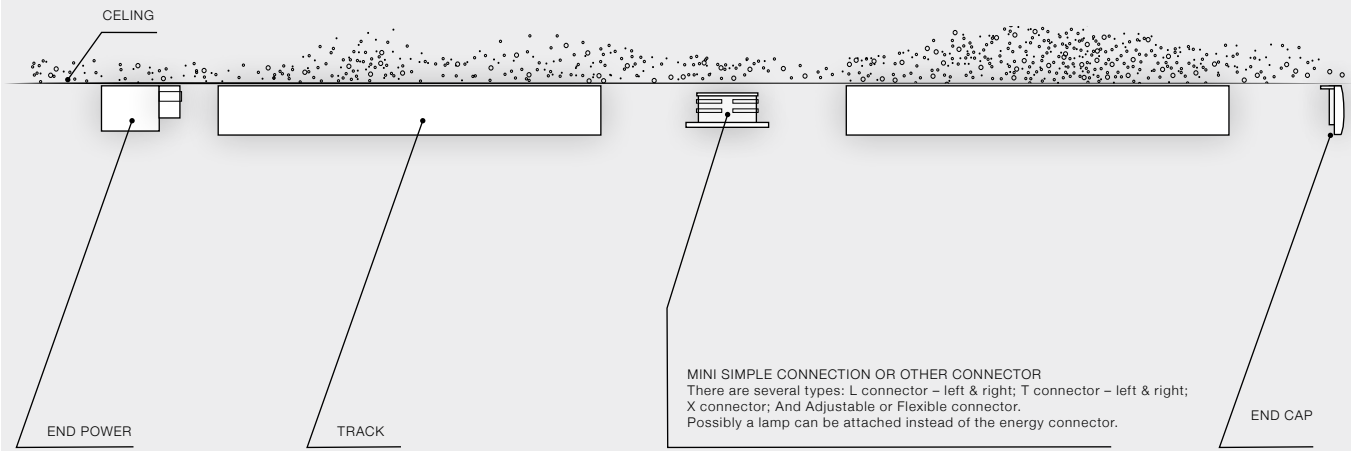

TRACK 3-LINE

3-Li

Example of the connection between track

MINI SIMPLE CONNECTION OR OTHER CONNECTOR
 There are several types: L connector – left & right; T connector – left & right; X connector; And Adjustable or Flexible connector.
 Possibly a lamp can be attached instead of the energy connector.