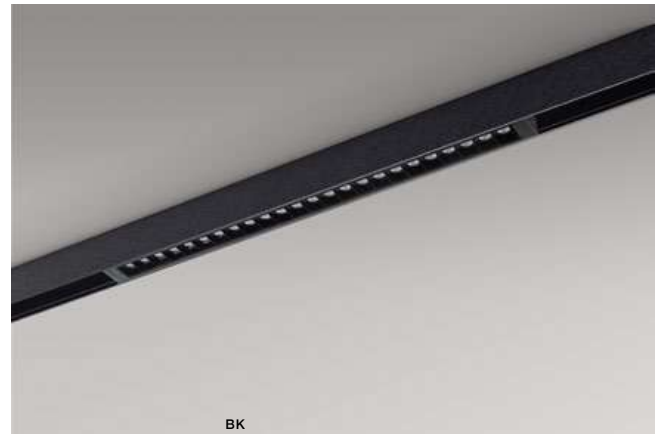

BETA KIRA 230V TRACK MAGNETIC 18W
3000K/4000K LED integrated

voltage: 230V	LED 18W 1300lm 3000K dimmable	LED
IP20	LED 18W 1346lm 4000K dimmable	
technical specification	installation: BETA Track Magnetic 230V	☐
	beam angle: 24°	☐

COLOUR / NEW INDEX NO.

- 3000K BLACK (BK) **AZ5188**
- 4000K BLACK (BK) **AZ5212**