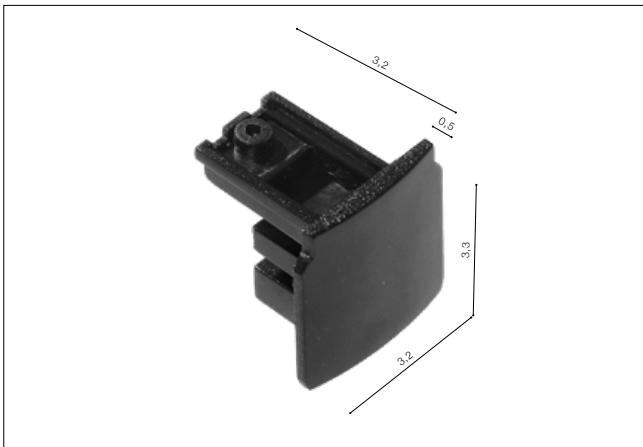

- MINI SIMPLE CONNECTION (BLACK) **AZ2981**
- MINI SIMPLE CONNECTION (WHITE) **AZ2982**

End Cap

- END CAP (BLACK) **AZ4288**
- END CAP (WHITE) **AZ4287**

TRACK 3 LINE ELECTRIC ADAPTER

- ELECTRIC (BLACK) **AZ3003**
- ELECTRIC (WHITE) **AZ3012**