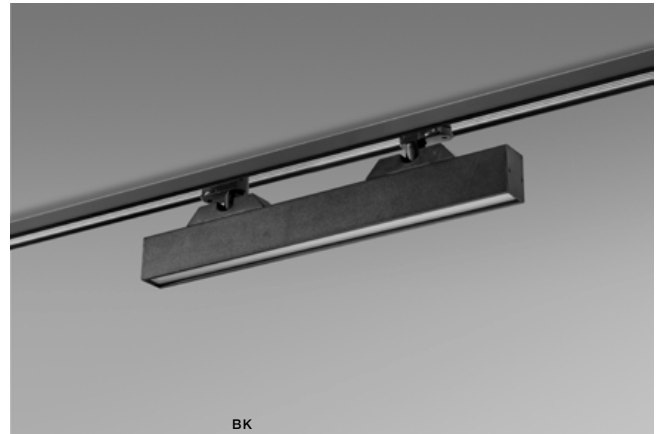

LINNEA 57 TRACK 3 LINE 24W CCT SWITCH
LED integrated

voltage: 230V	LED 24W 1400lm		LED
IP20	3000K | 4000K | 5000K CCT		
technical specification	installation: Track 3 Line		
	beam angle: 120°		

COLOUR / NEW INDEX NO.

- ☐ WHITE (WH) **AZ4566**
- ☒ BLACK (BK) **AZ4565**