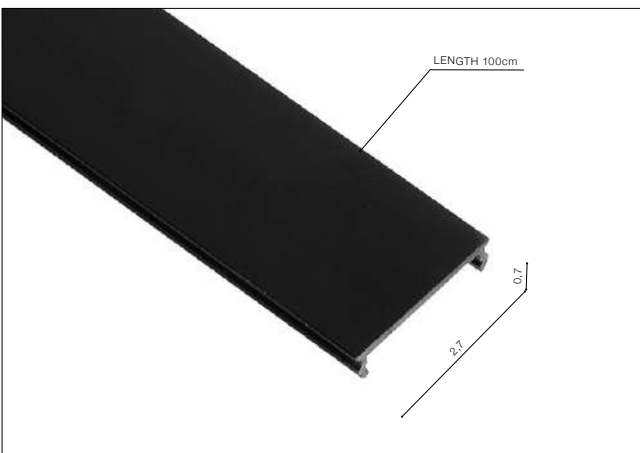

Ceiling Plate + Wire

- TRACK CEILING PLATE + WIRE (BLACK) **AZ4780**
- TRACK CEILING PLATE + WIRE (WHITE) **AZ4782**

ALFA Track Magnetic 52 Cover 1m

- ALFA TRACK MAGNETIC 52 COVER 1m (BLACK) **AZ4652**
- ALFA TRACK MAGNETIC 52 COVER 1m (WHITE) **AZ4653**