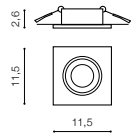

REMO R

voltage: 0V	accessory for Remo 1 Downlight and Hugo 1 Downlight and Hugo 2 Downlight
IP20	
Aluminium	installation place ☐

COLOUR / NEW INDEX NO.

- ☐ ALUMINIUM (ALU) **AZ0821**
- ☐ BLACK (BK) **AZ0823**
- ☐ WHITE (WH) **AZ0822**
- ☐ GOLD (GO) **AZ0824**
- ☐ CHAMPAGNE (CHA) **AZ0825**
- ☐ CHROME (CH) **AZ0855**