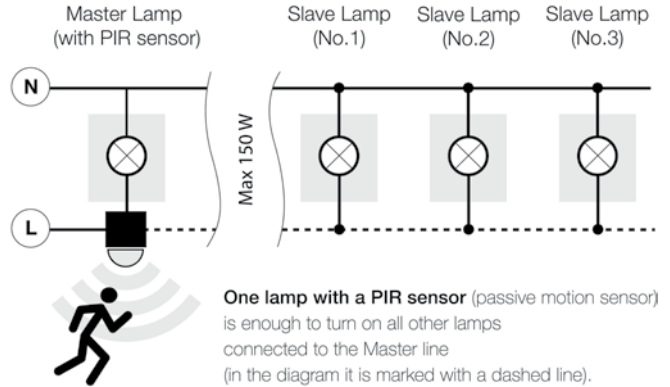

COLOUR / NEW INDEX NO.

- BLACK (BK) **AZ4465**
- DARK GREY (DGR) **AZ4466**

NIKLAS IP44

486 Outdoor lamps

MASTER SLAVE SYSTEM (OPTION)

MOTION SENSOR RANGE: 90°/170° +/- 5M

NIKLAS WALL SENSOR

bulb not includ