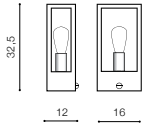

NIKLAS WALL SENSOR

bulb not includ

voltage: 230V	E27 1x MAX 40W	
IP44	installation place	

COLOUR / NEW INDEX NO.

■ BLACK (BK) **AZ4487**