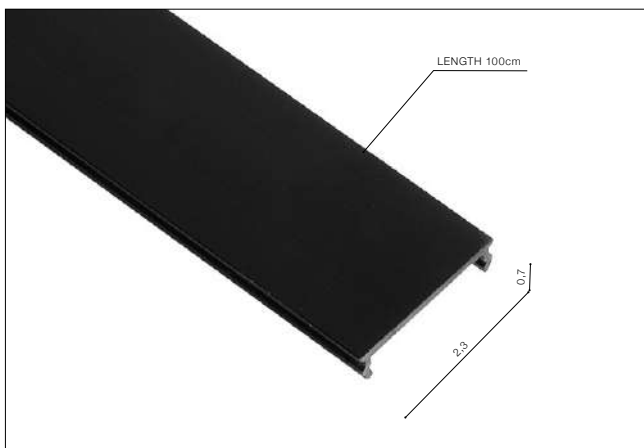

Available options for installation place – surface-mounted, flush-mounted and suspended

TRACKS GIPS (1m, 2m, 3m)

- TRACK GIPS 1m (BLACK) **AZ4290**
- TRACK GIPS 1m (WHITE) **AZ4289**
- TRACK GIPS 2m (BLACK) **AZ4292**
- TRACK GIPS 2m (WHITE) **AZ4291**
- TRACK GIPS 3m (BLACK) **AZ4294**
- TRACK GIPS 3m (WHITE) **AZ4293**

Track 3-Line 1m Cover

- TRACK 3-LINE 1M COVER (BLACK) **AZ5522**
- TRACK 3-LINE 1M COVER (WHITE) **AZ5521**