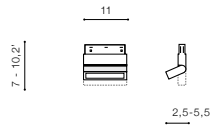

ALFA SARI TRACK MAGNETIC CCT BLUETOOTH

70 Track Magnetic System – ALFA

ALFA SARI TRACK MAGNETIC 6W
CCT BLUETOOTH LED integrated

voltage: 48 V	LED 6W 100lm 3000K - 6000K dimm		LED
IP20	installation place: Alfa Track Magnetic		
technical specification	beam angle: 35°		

COLOUR / NEW INDEX NO.

■ BLACK (BK) **AZ5510**

TILT 90°

ALFA SARI TRACK MAGNETIC 12W
CCT BLUETOOTH LED integrated

voltage: 48 V	LED 12W 290lm 3000K - 6000K dimm		LED
IP20	installation place: Alfa Track Magnetic		
technical specification	beam angle: 35°		

COLOUR / NEW INDEX NO.

■ BLACK (BK) **AZ5511**

TILT 90°