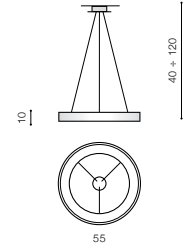

COLOUR / NEW INDEX NO.

- ☐ WHITE (WH) **AZ2727**
- ☐ GREY (GR) **AZ2729**
- ☒ BLACK (BK) **AZ2728**

BK