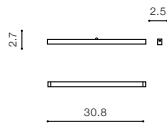

GAMMA SAGA TRACK MAGNETIC 20W CCT BLUETOOTH

LED integrated

voltage: 48 V	LED 20W 1860lm CCT 2700-6000K	LED
IP20	dimnable	
technical specification	installation: GAMMA Track Magnetic	☐
	beam angle: 120°	☐

COLOUR / NEW INDEX NO.

■ BLACK (BK) **AZ5303**