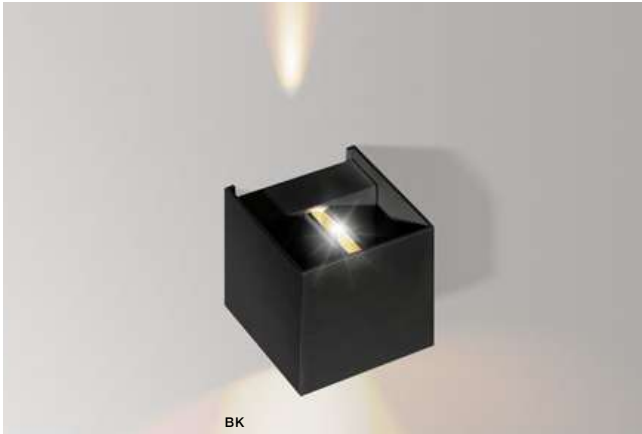

COLOUR / NEW INDEX NO.

DARK GREY (DGR) **AZ4347**

** NUMBERS IS NOT INCLUDED

**

GAMBINO IP54

466 Outdoor lamps

GAMBINO 1 3000K / 4000K

LED integrated