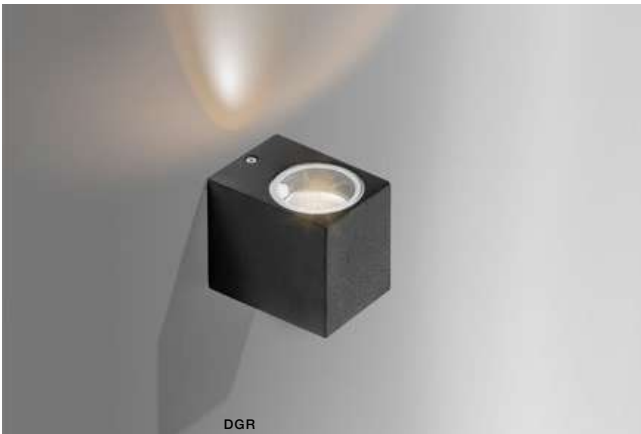

COLOUR / NEW INDEX NO.

- BLACK (BK) **AZ4345**
- DARK GRAY (DGR) **AZ4346**

RIMINI SQUARE IP54

452 Outdoor lamps

RIMINI 1 SQUARE

bulb not includ

voltage: 230V	GU10 1x MAX 35W
IP54	installation place

COLOUR / NEW INDEX NO.