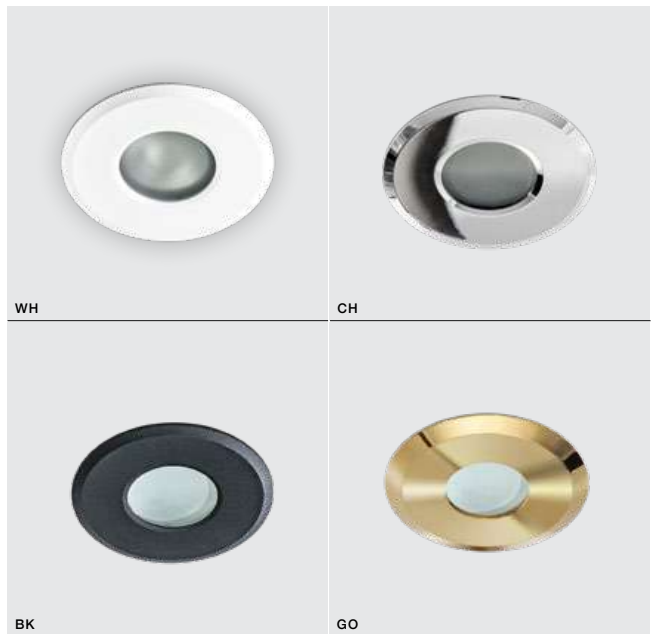

- WHITE (WH) **AZ1714**
- CHROME (CH) **AZ1715**
- BLACK (BK) **AZ2692**
- GOLD (GO) **AZ2800**

BK

WH

ALU

BK

TITO

bulb not includ 

voltage: 230V	connect GU10 1x 7W only LED 
IP54	installation place <input type="checkbox"/>
	inlet opening  Ø6cm