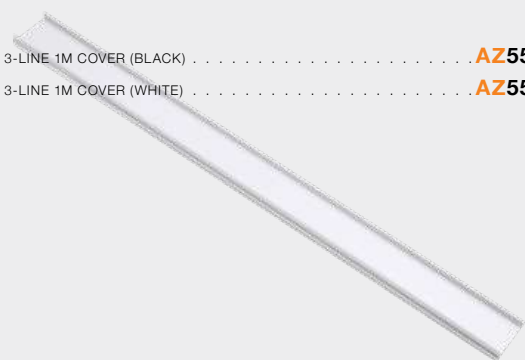

Track 3-Line 1m Cover

- TRACK 3-LINE 1M COVER (BLACK) **AZ5522**
- TRACK 3-LINE 1M COVER (WHITE) **AZ5521**