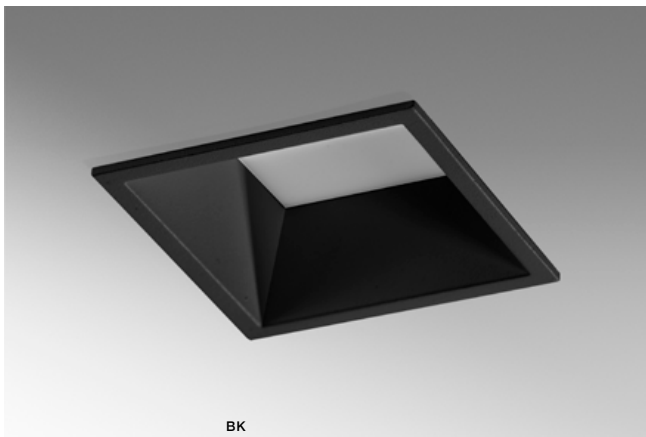

instalation place inlet opening 9,2x9,2cm

beam angle: 100°

COLOUR / NEW INDEX NO.

- WHITE (WH) **AZ4226**
- BLACK (BK) **AZ4227**

AIDA SQUARE 16W 3000K

LED integrated

voltage: 230V

LED 16W 1300lm 3000K