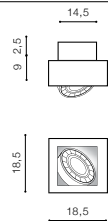

COLOUR / NEW INDEX NO.

- ☒ WHITE / BLACK (WH / BK) **AZ4436**
- ☐ WHITE (WH) **AZ4437**
- ☒ BLACK (BK) **AZ4438**

BK / BK

NIKEA 2 ES111

bulb not included

voltage: 230V	ES111 2x Max 16W	
IP20	installation place	

COLOUR / NEW INDEX NO.

- ☒ WHITE / BLACK (WH / BK) **AZ4439**
- ☐ WHITE (WH) **AZ4440**
- ☒ BLACK (BK) **AZ4441**