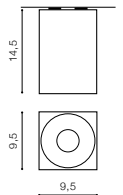

HUGO R

bulb not included ☒	
voltage: 230V	LED connect GU10 1x Max.50W ☐
IP20	
installation place ☐	

COLOUR / NEW INDEX NO.

- ☐ ALUMINIUM (ALU) **AZ0829**
- ☒ BLACK (BK) **AZ0832**
- ☐ WHITE (WH) **AZ0830**
- ☒ GOLD (GO) **AZ0831**
- ☐ CHAMPAGNE (CHA) **AZ0833**
- ☐ CHROME (CH) **AZ0856**