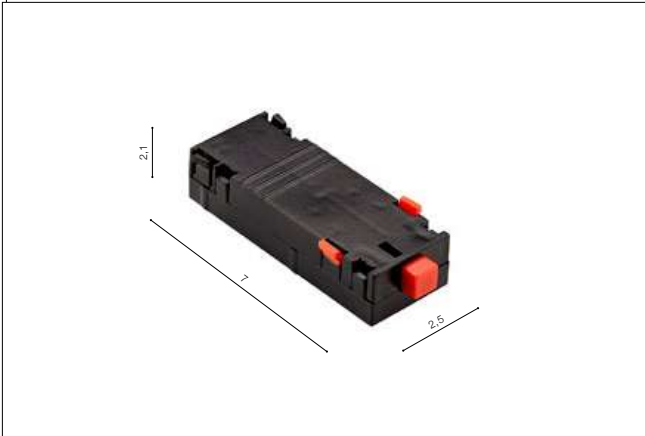

**BETA TRACK MAGNETIC57 230V
STRAIGHT CONNECTOR ELECTRIC**

■ BETA TRACK MAGNETIC57 230V STRAIGHT CONNECTOR ELECTRIC (BLACK) **AZ5152**