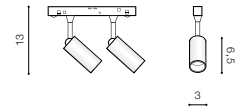

ALFA NIKKI TRACK MAGNETIC

84 Track Magnetic System – ALFA

ALFA NIKKI TRACK MAGNETIC 3W 3000K
LED integrated

voltage: 48V	LED 3W 350lm 3000K		LED
IP20	installation: ALFA Track Magnetic – 52 or 27		
technical specification	beam angle: 40°		

COLOUR / NEW INDEX NO.

- BLACK / BLACK (BK/BK) **AZ4589**
- GOLD / BLACK (GO/BK) **AZ4591**
- WHITE / BLACK (WH/BK) **AZ4590**

ALFA NIKKI 2 TRACK MAGNETIC 3W 3000K
LED integrated

voltage: 48V	LED 2x3W 350lm 3000K		LED
IP20	installation: ALFA Track Magnetic – 52 or 27		
technical specification	beam angle: 40°		

COLOUR / NEW INDEX NO.

- BLACK / BLACK (BK/BK) **AZ4592**
- GOLD / BLACK (GO/BK) **AZ4594**
- WHITE / BLACK (WH/BK) **AZ4593**