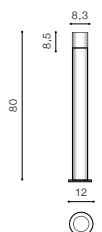

TIME - LIGHTING TIME ADJUSTMENT
LUX - LUX SENSITIVITY ADJUSTMENT

bulb not includ ☒

voltage: 230V	E27 1x MAX 40W	☒
IP44		
	installation place	☒

COLOUR / NEW INDEX NO.

■ BLACK (BK) **AZ4480**

bulb not includ ☒

voltage: 230V	E27 1x MAX 40W	☒
IP44		
	installation place	☒

COLOUR / NEW INDEX NO.

■ BLACK (BK) **AZ4481**