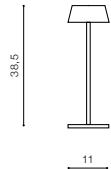

COLOUR / NEW INDEX NO.

- BLACK (BK) **AZ5335**
- WHITE (WH) **AZ5334**
- CORTEN (CORT) **AZ5336**