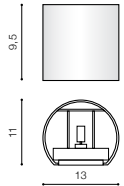

LETICIA 2

400 Indoor wall lamps

LETICIA 2

bulb not includ ☐

voltage: 230V	connect G9 1x Max.40W	☐
IP20	installation place	☐

COLOUR / NEW INDEX NO.

- ☐ ALUMINIUM (ALU) **AZ1059**
- ☐ WHITE (WH) **AZ1058**
- ☒ BLACK / GOLD (BK / GO) **AZ2815**
- ☒ BLACK / BLACK (BK / BK) **AZ2933**

TWO ADJUSTABLE LIGHT ANGLE TILT 90°