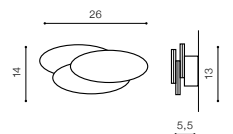

** - OFFERED ONLY OUTSIDE OF THE EUROPEAN UNION