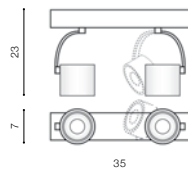

BROSS ARM

180

Exposed downlights

BROSS ARM

		bulb not included ☒
voltage: 230V	LED GU10 1xMax 35W	
IP20		
installation place		☐

COLOUR / NEW INDEX NO.

- ☐ WHITE (WH) **AZ3498**
- ☒ BLACK (BK) **AZ3499**

AZZARDO PATENT EU

BROSS ARM 2

		bulb not included ☒
voltage: 230V	LED GU10 2xMax 35W	
IP20		
installation place		☐

COLOUR / NEW INDEX NO.

- ☐ WHITE (WH) **AZ3502**
- ☒ BLACK (BK) **AZ3503**

AZZARDO PATENT EU