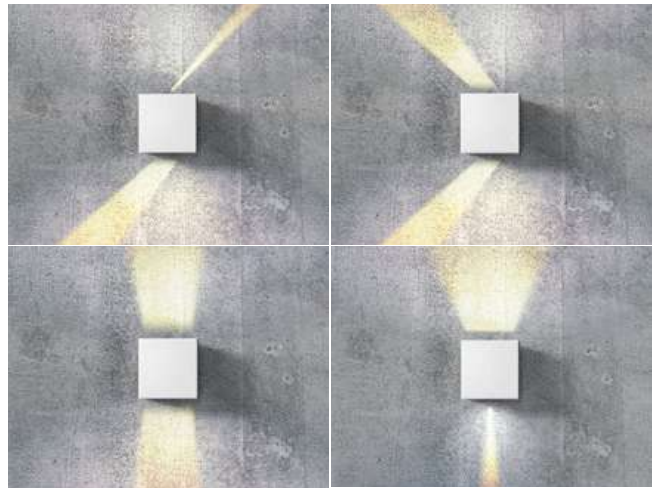

GAMBINO 1 3000K / 4000K

LED integrated

voltage: 230V	LED 2x3W 500lm 3000K	
IP54	LED 2x3W 500lm 4000K	
technical	installation place	
specification	adjustable beam angle Max 90°	

FOUR ADJUSTABLE LIGHT ANGLE