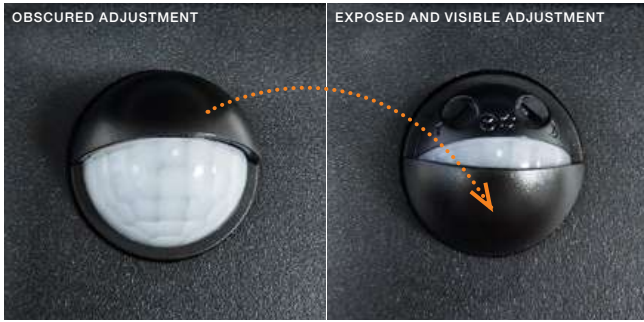

NILS IP44

498 Outdoor lamps

TIME – LIGHTING TIME ADJUSTMENT
LUX – DUSK SENSITIVITY ADJUSTMENT