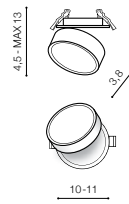

voltage: 230V	LED 18W 1300lm 3000K
IP20	installation place ☐ inlet opening Ø 9,5cm beam angle: 120°
technical specification	

COLOUR / NEW INDEX NO.

- ☐ 3000K WHITE (WH) **AZ4536**
- ☒ 3000K BLACK (BK) **AZ4535**