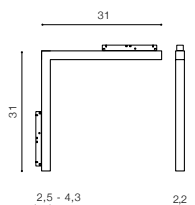

COLOUR / NEW INDEX NO.

- 3000K BLACK (BK) **AZ5498**
- 4000K BLACK (BK) **AZ5499**