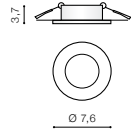

IVO

358 Downlights

IVO

bulb not includ ☒

voltage: 230V	connect GU10 1x Max 50W
IP20	installation place ☐
	inlet opening Ø 6,4cm

COLOUR / NEW INDEX NO.

- ☐ ALUMINIUM (ALU) **AZ0758**
- ☒ BLACK (BK) **AZ1716**
- ☐ WHITE (WH) **AZ0759**
- ☒ CHROME (CH) **AZ1717**

WH

ALU

BK

CH