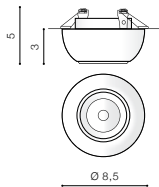

NEMO

372 Downlights

NEMO

bulb not includ ☒

voltage: 230V	connect GU10 1x Max 50W	☐
IP20	installation place	☐
	inlet opening	Ø 6,8cm

COLOUR / NEW INDEX NO.

- ☐ WHITE (WH) **AZ3398**
- ☒ BLACK (BK) **AZ3399**
- ☐ CHROME (CH) **AZ3400**
- ☐ GOLD (GO) **AZ3401**