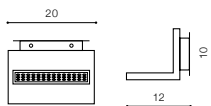

COLOUR / NEW INDEX NO.

- ☒ BLACK (BK) **AZ2204**
- ☐ WHITE (WH) **AZ2205**