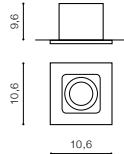

CESAR

352 Downlights

CESAR

bulb not included

voltage: 230V	connect GU10 1x Max 50W
IP20	installation place
	inlet opening 9x9cm

COLOUR / NEW INDEX NO.

CHROME (CH) **AZ1152**