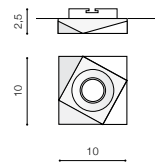

LORENZO

bulb not includ ☒

voltage: 230V	connect GU10 1x Max 50W	☒
IP20	installation place	☐
	inlet opening	☒ Ø 7 cm

COLOUR / NEW INDEX NO.

- ☐ WHITE MATT (WH) **AZ1496**
- ☒ CHROME (CH) **AZ1617**
- ☒ BLACK (BK) **AZ4173**