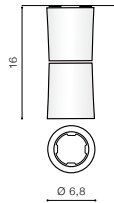

voltage: 230V	connect GU10 1x Max 50W
IP20	installation place <input type="checkbox"/>

COLOUR / NEW INDEX NO.

- WHITE MATT (WH) **AZ1479**
- BLACK (BK) **AZ1477**
- CHROME (CH) **AZ1478**

TILT 45°

ROTATION 350°