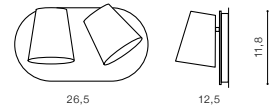

LED integrated

voltage: 230V	LED 2X 6W 3000K 500lm	
IP20		
technical	installation place	
specification	beam angle: 2x60°	

COLOUR / NEW INDEX NO.

- ☐ SAND WHITE (WH) **AZ2564**