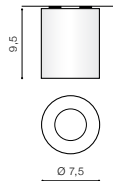

COLOUR / NEW INDEX NO.

- ☐ ALUMINIUM (ALU) **AZ1053**
- ☐ WHITE (WH) **AZ1054**
- ☐ BLACK (BK) **AZ1110**