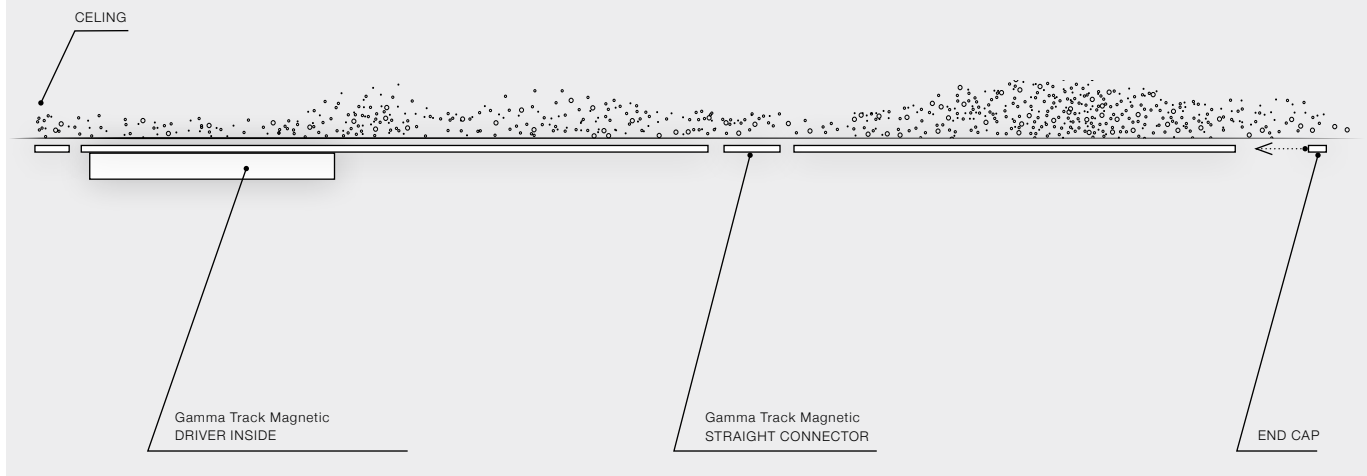

GAMMA TRACK MAGNETIC

Components for GAMMA Track Magnetic

Example of the connection between track

GAMMA TRACK MAGNETIC (1m, 2m)

- GAMMA TRACK MAGNETIC 1M (BLACK) **AZ5312**
- GAMMA TRACK MAGNETIC 2M (BLACK) **AZ5313**