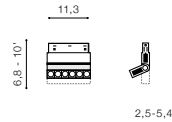

ALFA CYRUS TRACK MAGNETIC 12W		LED integrated
CCT BLUETOOTH		
voltage: 48 V	LED 12W 1060lm 3000K - 6000K dimm	LED
IP20	QR code	
technical specification	installation place: Alfa Track Magnetic	☐
	beam angle: 28°	☐

COLOUR / NEW INDEX NO.

■ BLACK (BK) **AZ5508**