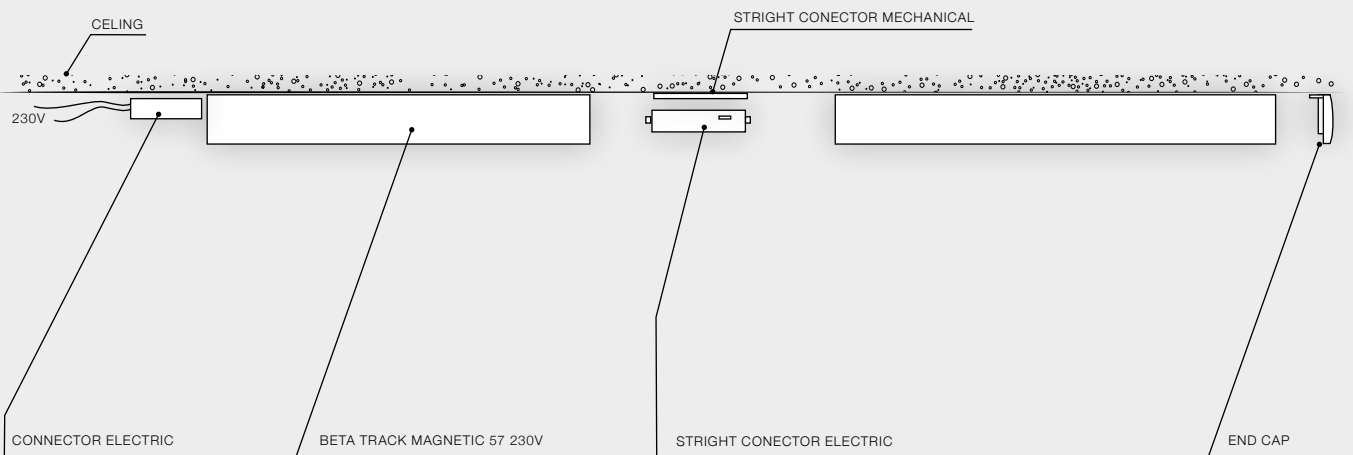

Example of the connection between track

BETA TRACK MAGNETIC57 230V (1M, 2M, 3M)

- BETA TRACK MAGNETIC57 230V 1M (BLACK) **AZ5139**
- BETA TRACK MAGNETIC57 230V 1M (WHITE) **AZ5140**
- BETA TRACK MAGNETIC57 230V 2M (BLACK) **AZ5241**
- BETA TRACK MAGNETIC57 230V 2M (WHITE) **AZ5242**
- BETA TRACK MAGNETIC57 230V 3M (BLACK) **AZ5143**
- TRACK MAGNETIC57 230V 3M (WHITE) **AZ5144**

DESIGN PATENTED BY AZZARDO