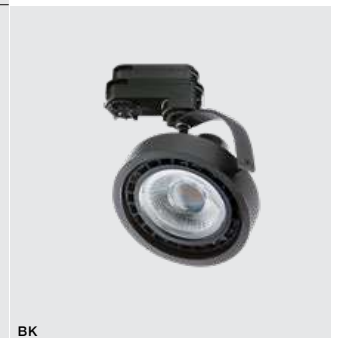

voltage: 230V	connect 1x ES111 MAX 50W 
IP20	installation place: track 3 x line <input type="checkbox"/>

COLOUR / NEW INDEX NO.

- GOLD (GO) **AZ5237**
- WHITE (WH) **AZ2459**
- BLACK (BK) **AZ2458**

GO

WH