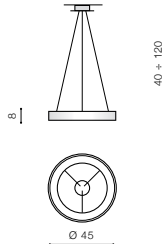

SOVANA PENDANT CCT + REMOTE CONTROLE

286 Exposed downlights

SOVANA PENDANT 45 CCT LED

LED integrated

voltage: 230V	LED 40W 2200lm		LED
IP20	2700 ÷ 6500K dimm		
technical	installation place		
specification	beam angle: 120°		

COLOUR / NEW INDEX NO.

- ☐ WHITE (WH) **AZ3436**
- ☐ GREY (GR) **AZ3438**
- ☒ BLACK (BK) **AZ3437**

BK

SOVANA PENDANT 55 CCT LED

LED integrated

voltage: 230V	LED 50W 2750lm		LED
IP20	2700 ÷ 6500K dimm		
technical	installation place		
specification	beam angle: 120°		

COLOUR / NEW INDEX NO.

- ☐ WHITE (WH) **AZ2727**
- ☐ GREY (GR) **AZ2729**
- ☒ BLACK (BK) **AZ2728**

SOVANA PENDANT 80 CCT LED

LED integrated

voltage: 230V	LED 80W 4000lm		LED
IP20	2700 ÷ 6500K dimm		
technical	installation place		
specification	beam angle: 130°		

COLOUR / NEW INDEX NO.

- ☐ WHITE (WH) **AZ3448**
- ☐ GREY (GR) **AZ3450**
- ☒ BLACK (BK) **AZ3449**