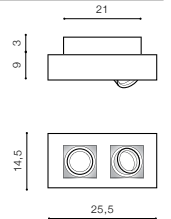

NIKEA GU10

236 Exposed downlights

NIKEA 1 GU10

bulb not included

voltage: 230V	GU10 1x Max 50W
IP20	
	installation place

COLOUR / NEW INDEX NO.

- WHITE / BLACK (WH / BK) **AZ4430**
- WHITE (WH) **AZ4431**
- BLACK (BK) **AZ4432**

NIKEA 2 GU10

bulb not included

voltage: 230V	GU10 2x Max 50W
IP20	
	installation place

COLOUR / NEW INDEX NO.

- WHITE / BLACK (WH / BK) **AZ4433**
- WHITE (WH) **AZ4434**
- BLACK (BK) **AZ4435**