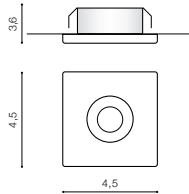

FILL S 5W 3000K / 4000K

LED integrated

voltage: 230V

LED 5W 425lm 3000K

IP20

LED 5W 425lm 4000K

technical

installation place ☐ inlet opening Ø 4cm

specification

beam angle: 60°

COLOUR / NEW INDEX NO.

- ☐ WHITE 3000K (WH) **AZ3377**
- ☒ BLACK 3000K (BK) **AZ3379**
- ☐ WHITE 4000K (WH) **AZ3378**
- ☒ BLACK 4000K (BK) **AZ3380**