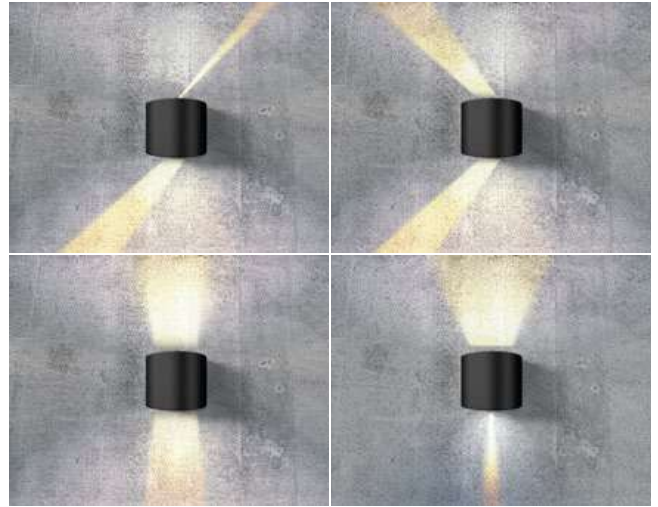

FOUR ADJUSTABLE LIGHT ANGLE