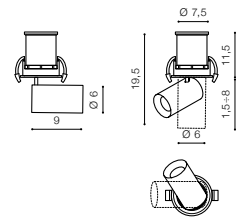

COLOUR / NEW INDEX NO.

- ☒ WHITE / BLACK (WH / BK) **AZ2828**
- ☒ BLACK / BLACK (BK / BK). **AZ2829**