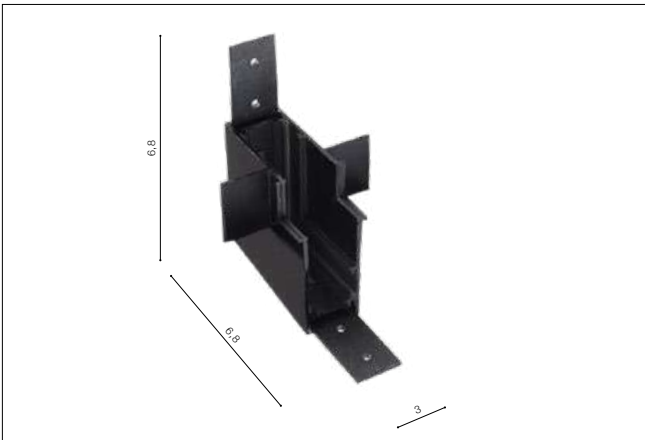

**BETA TRACK MAGNETIC57 230V
CORNER90 B GIPS2**

■ BETA Track Magnetic57 230V Corner90 B Gips2 (black) **AZ5174**

**BETA TRACK MAGNETIC57 230V
CORNER90 A GIPS2**

■ BETA TRACK MAGNETIC57 230V CORNER90 A GIPS2 (BLACK) **AZ5173**