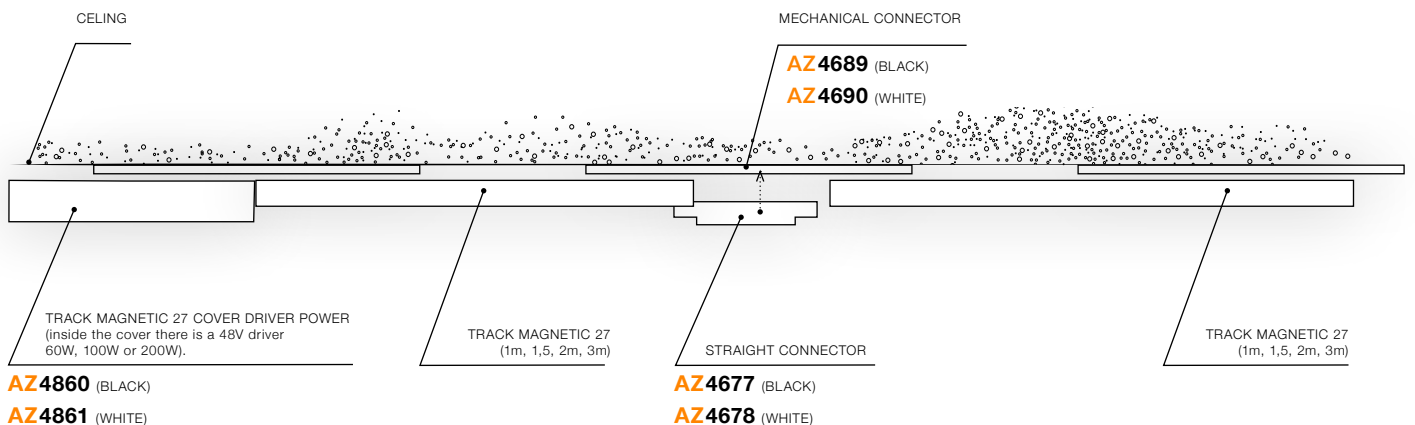

**TRACK MAGNETIC DRIVER MEANWELL 48V
100W / 200W / 350W**
THIS DRIVER IS UNIVERSAL FOR SYSTEMS:
ALFA, GAMMA, NEO

- TRACK MAGNETIC DRIVER MEANWELL (100W) **AZ4691**
- TRACK MAGNETIC DRIVER MEANWELL (200W) **AZ4692**
- TRACK MAGNETIC DRIVER MEANWELL (350W) **AZ4866**

ALFA Track Magnetic Driver Electric Connector

- ☒ ALFA TRACK MAGNETIC DRIVER ELECTRIC CONNECTOR (BLACK) **AZ4675**
- ☐ ALFA TRACK MAGNETIC DRIVER ELECTRIC CONNECTOR (WHITE) **AZ4676**

ALFA Track Magnetic 27 Cover
Power Driver Inside

- ☒ ALFA TRACK MAGNETIC 27 COVER (BLACK) **AZ4860**
- ☐ ALFA TRACK MAGNETIC 27 COVER (WHITE) **AZ4861**