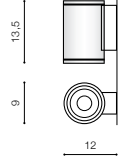

JOE IP54

442 Outdoor lamps

JOE TUBE

bulb not includ

voltage: 230V	GU10 1x MAX 35W
IP54	installation place

COLOUR / NEW INDEX NO.

- DARK GREY (DGR) **AZ3313**
- BLACK (BK) **AZ3314**
- WHITE (WH) **AZ3315**
- BRIGHT GREY (BGR) **AZ3316**

JOE WALL 1

bulb not includ

voltage: 230V	GU10 1x MAX 35W
IP54	installation place

COLOUR / NEW INDEX NO.

- DARK GREY (DGR) **AZ3317**
- BLACK (BK) **AZ3318**
- WHITE (WH) **AZ4315**