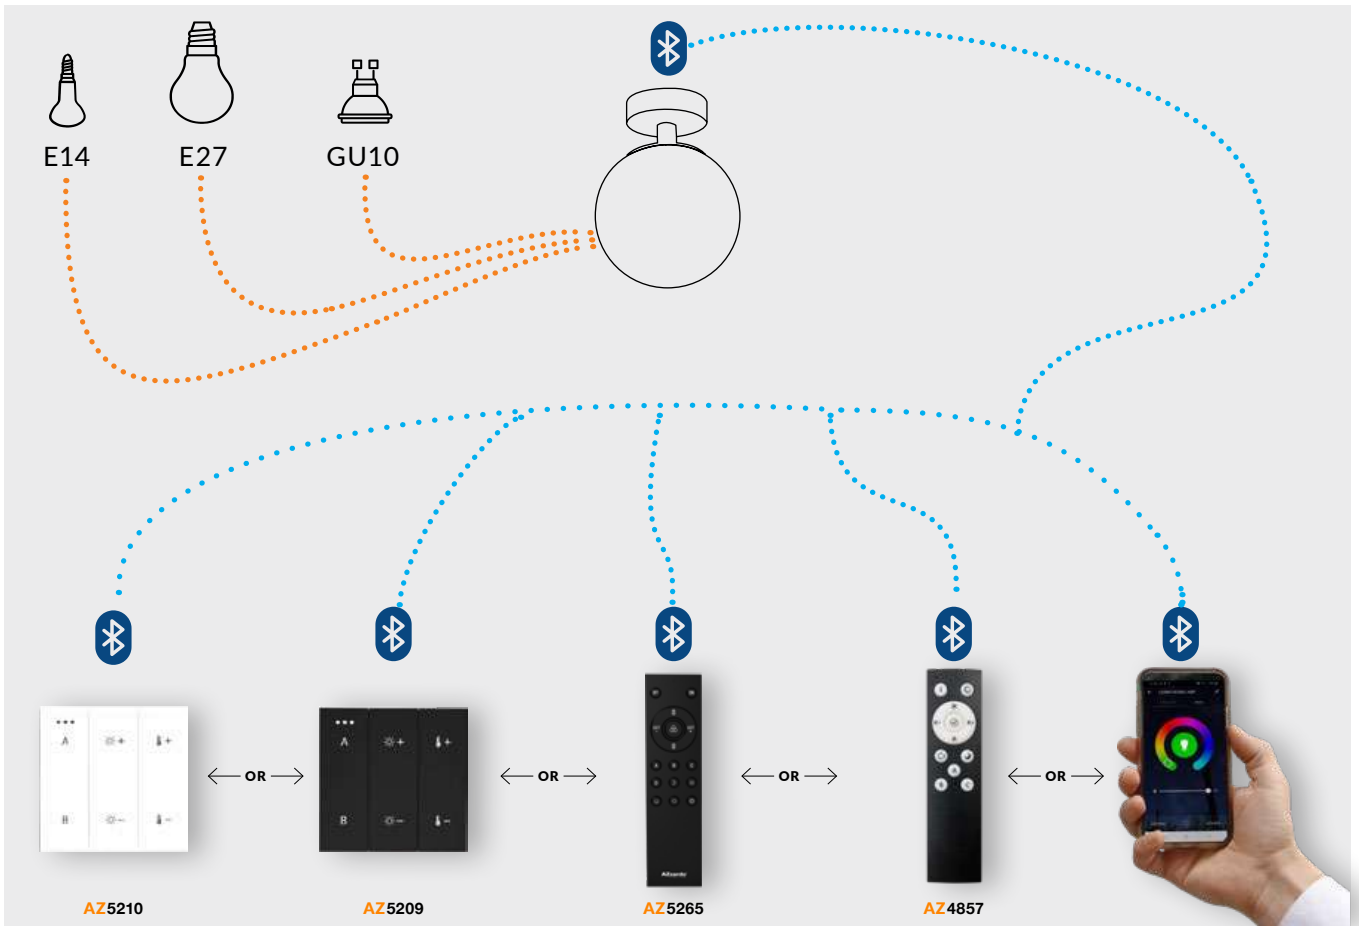

LED HERMETIC LAMP Surface 1200mm / **AZ1192**

LED Lamp

 IP65	 2x T8	 G13	 230V 50/60Hz	 NO LIQUIDS	 EXTERIOR	 1200 mm 300 mm 80 mm		
--	---	---	---	---	--	--	---	---

LED BULBS

LED

bulbs

LED BULBS

516 Azzardo products