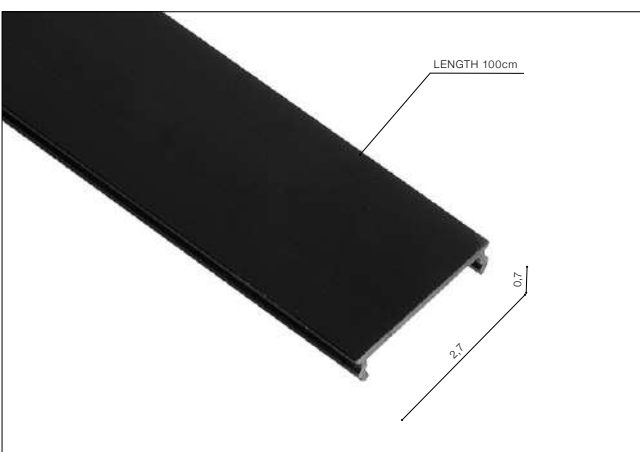

Ceiling Plate + Wire

- TRACK CEILING PLATE + WIRE (BLACK) **AZ4780**
- TRACK CEILING PLATE + WIRE (WHITE) **AZ4782**

ALFA Track Magnetic 52 Cover 1m

- ALFA TRACK MAGNETIC 52 COVER 1m (BLACK) **AZ4652**
- ALFA TRACK MAGNETIC 52 COVER 1m (WHITE) **AZ4653**