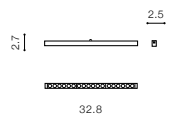

GAMMA KIRA TRACK MAGNETIC

134 Track Magnetic System – GAMMA

BK

GAMMA KIRA TRACK MAGNETIC 12W 3000K/4000K LED integrated

voltage: 48 V	LED 18W 1080 lm 3000K	
IP20	LED 18W 1140 lm 4000K	
technical	installation: GAMMA Track Magnetic	
specification	beam angle: 24°	

COLOUR / NEW INDEX NO.

- 3000K BLACK (BK) **AZ5290**
- 4000K BLACK (BK) **AZ5291**

BK

GAMMA KIRA TRACK MAGNETIC 24W 3000K/4000K LED integrated

voltage: 48 V	LED 24W 1440 lm 3000K	
IP20	LED 24W 1500 lm 4000K	
technical	installation: GAMMA Track Magnetic	
specification	beam angle: 24°	

COLOUR / NEW INDEX NO.

- 3000K BLACK (BK) **AZ5296**
- 4000K BLACK (BK) **AZ5297**

BK

GAMMA KIRA TRACK MAGNETIC 18W 3000K/4000K LED integrated

voltage: 48 V	LED 18W 1080 lm 3000K	
IP20	LED 18W 1140 lm 4000K	
technical	installation: GAMMA Track Magnetic	
specification	beam angle: 24°	

COLOUR / NEW INDEX NO.

- 3000K BLACK (BK) **AZ5293**
- 4000K BLACK (BK) **AZ5294**