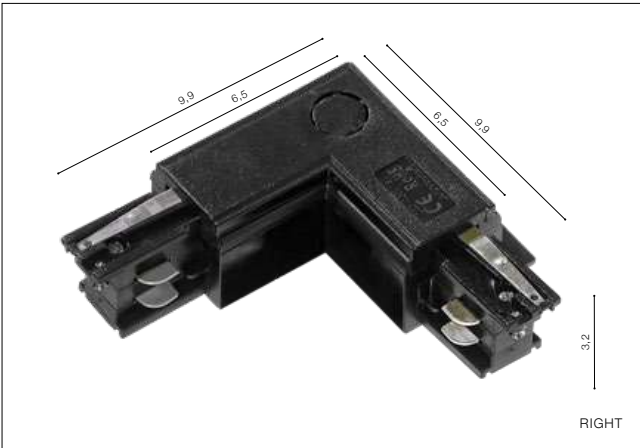

Power

- ☒ POWER (BLACK) **AZ4274**
- ☐ POWER (WHITE) **AZ4273**

L Connector (Left, Right)

- ☒ L CONNECTOR RIGHT (BLACK) **AZ2983**
- ☐ L CONNECTOR RIGHT (WHITE) **AZ2984**
- ☒ L CONNECTOR LEFT (BLACK) **AZ2985**
- ☐ L CONNECTOR LEFT (WHITE) **AZ2986**

LEFT