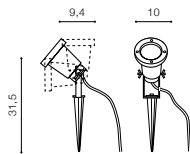

EDVARD

bulb not includ ☐	
voltage: 230V	GU10 1x MAX 35W ☐
IP65	installation place ☐

COLOUR / NEW INDEX NO.

■ DARK GREY (DGR) **AZ4503**