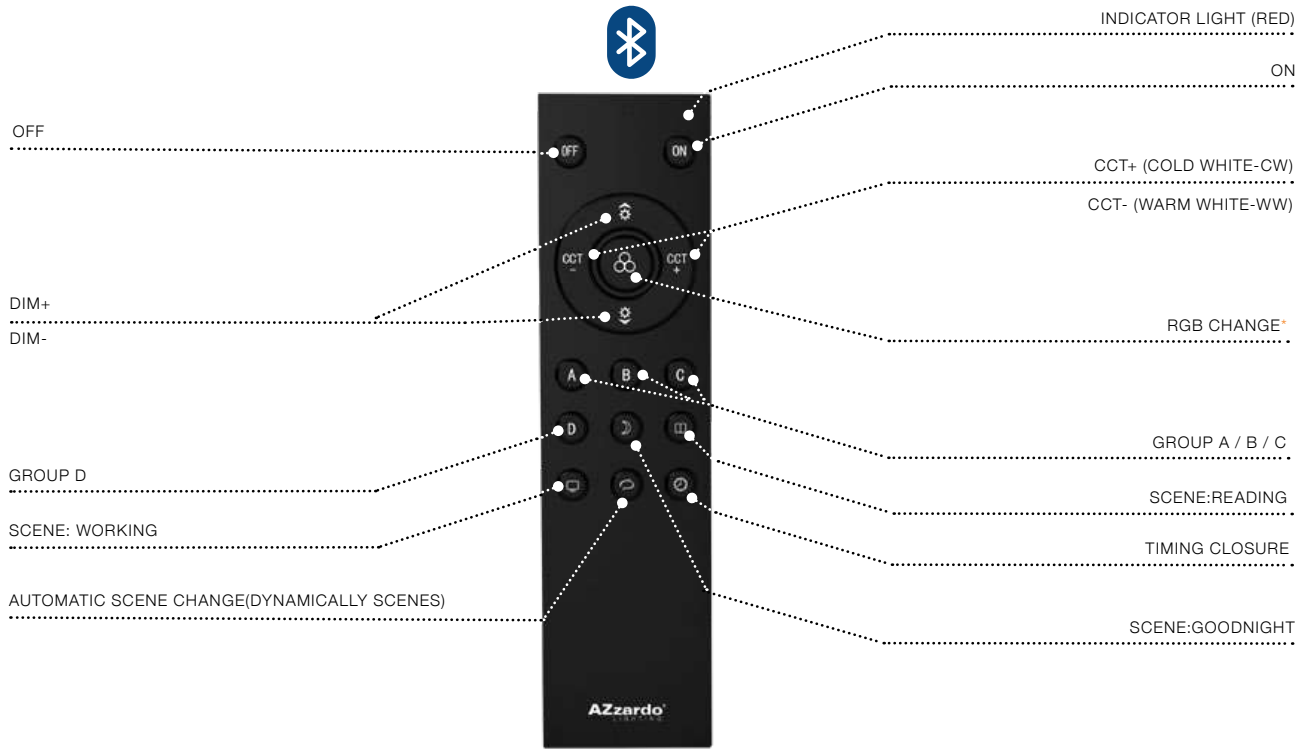

REMOTE CONTROL BLUETOOTH

Remote Control 4-Group & RGB & Bluetooth Operating Schematic

AZ5265