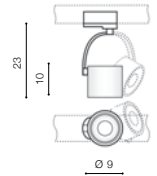

BROSS ARM TRACK

40 Track 3 Line

WH

BROSS ARM TRACK

bulb not included ☒

voltage: 230V	LED GU10 1xMax 35W	☒
IP20		
	installation place: Track Electric 3 Line	☒

COLOUR / NEW INDEX NO.

- ☐ WHITE (WH) **AZ3500**
- ☒ BLACK (BK) **AZ3501**

AZZARDO PATENT EU

TILT 90°   ROTATION 360°

WH

BK