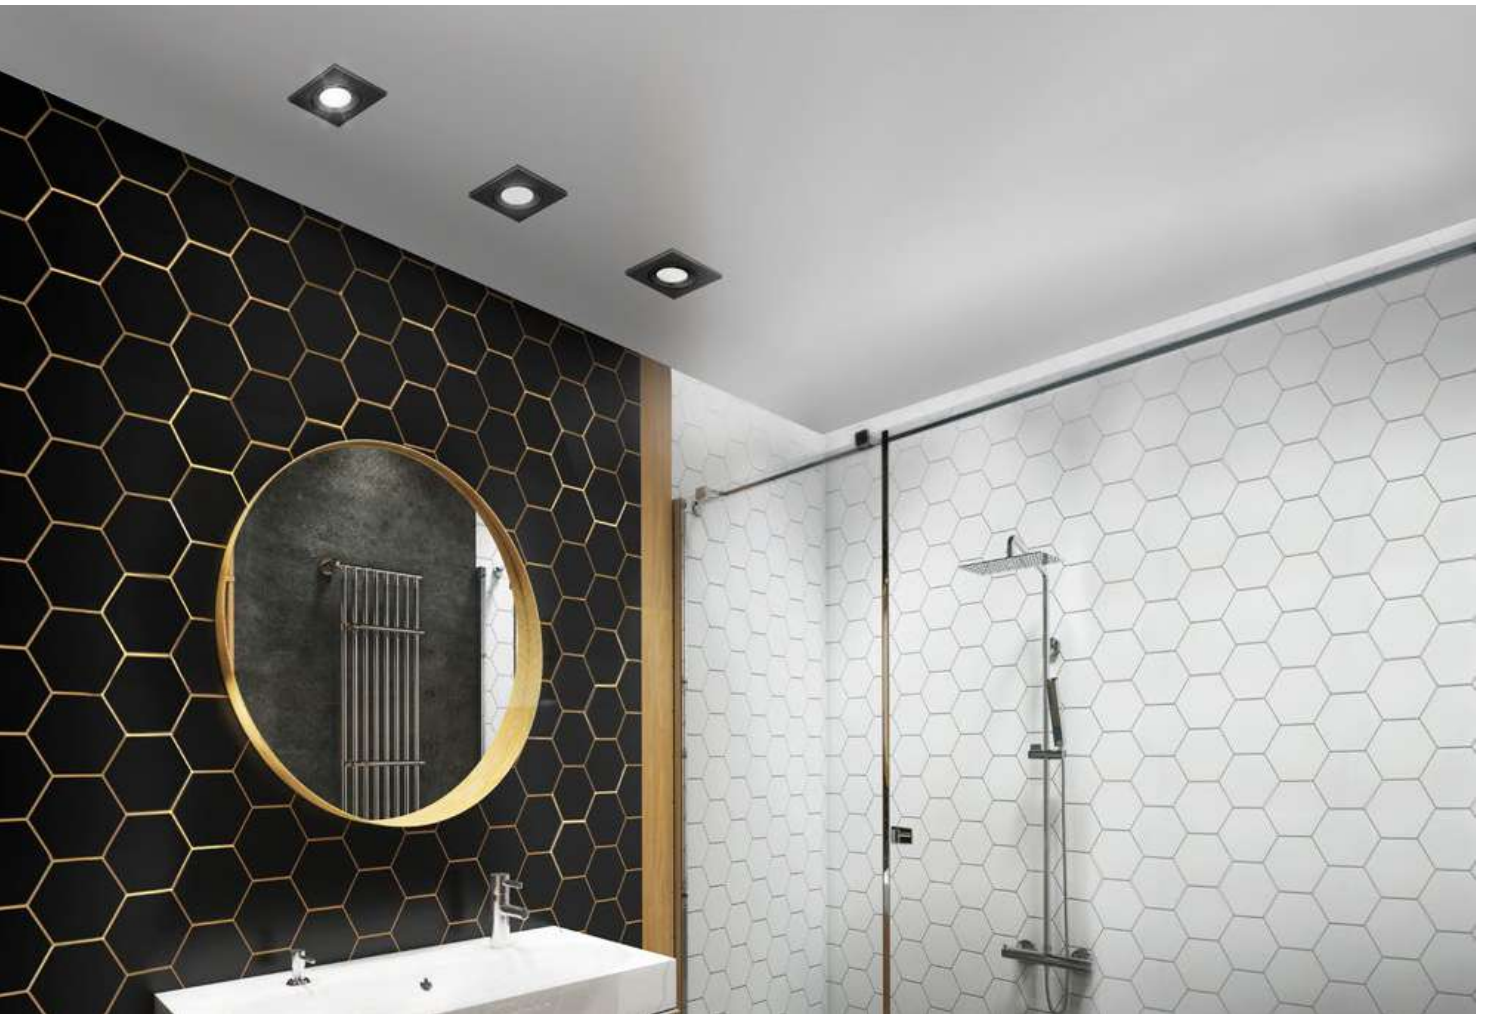

COLOUR / NEW INDEX NO.

- ☐ ALUMINIUM (ALU) **AZ1015**
- ☐ WHITE (WH) **AZ0817**
- ☐ BLACK 4000K (BK) **AZ4140**