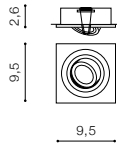

CARO ROUND

362 Downlights

bulb not included ☒	
voltage: 230V	GU10 x 1x MAX 50W
IP20	
installation place ☒	
inlet opening Ø7,8cm	

COLOUR / NEW INDEX NO.

- GOLD (GO) **AZ5424**
- ALUMINIUM (ALU) **AZ2432**
- BLACK (BK) **AZ2431**
- WHITE (WH) **AZ2430**

TILT 45°