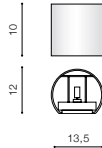

WH

BGR

BK

TILT 90°