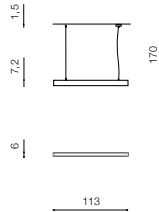

LINNEA 140 PENDANT CCT SWITCH

LED integrated

voltage: 230V	LED 54W 3100lm		LED
IP20	3000K/4000K/5500K		
technical specification	installation place		
	beam angle: 120°		

COLOUR / NEW INDEX NO.

- ☐ WHITE (WH) **AZ4572**
- ☒ BLACK (BK) **AZ4571**