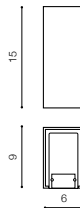

RAUL

406 Indoor wall lamps

RAUL

bulb not includ ☒

voltage: 230V	connect G9 2x Max.40W ☒
IP20	installation place ☐

COLOUR / NEW INDEX NO.

- ☐ ALUMINIUM (ALU) **AZ0892**
- ☐ WHITE (WH) **AZ0891**
- ☒ CHROME (CH) **AZ0868**

ALU