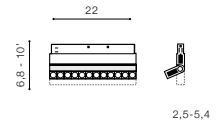

ALFA CYRUS TRACK MAGNETIC 18W
3000K / 4000K LED integrated

voltage: 48 V	LED 18W 1640lm 3000K	
IP20	LED 18W 1640lm 4000K	
technical specification	installation place: Alfa Track Magnetic ☐	
	beam angle: 28°	

COLOUR / NEW INDEX NO.

- 4000K BLACK (BK) **AZ5485**
- 3000K BLACK (BK) **AZ5486**