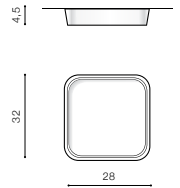

WH

GR

BK

JUNONA 3000K/4000K

276 Exposed downlights

CH

JUNONA 28 3000K/4000K

LED integrated