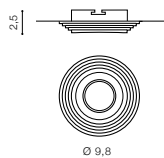

LUCIANO ROUND

bulb not includ

voltage: 230V	connect GU10 1x Max 50W
IP20	
	installation place
	inletetet opening Ø 7 cm

COLOUR / NEW INDEX NO.

- CHROME (CH) **AZ1470**
- WHITE (WH) **AZ1549**