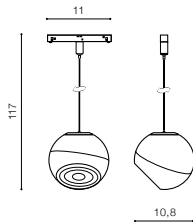

ALFA SKYE TRACK MAGNETIC PENDANT

Track Magnetic System – ALFA

ALFA SKYE TRACK MAGNETIC PENDANT 12W 3000K LED integrated

voltage: 48V

LED 12W 1200lm 3000K

IP20

LED

technical

installation: ALFA Track Magnetic – 52 or 27

specification

beam angle: 60°

COLOUR / NEW INDEX NO.

- ☐ WHITE (WH) **AZ4637**
- ☒ BLACK (BK) **AZ4636**

TILT 60°