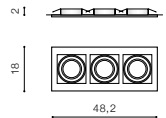

VERDI

378 Downlights

VERDI

bulb not includ

voltage: 230V	1x ES111 MAX 50W or ADAP111
IP20	connect GU10 1x Max 40W
	installation place
	inlet opening 17x17cm

COLOUR / NEW INDEX NO.

- ☐ WHITE (WH) **AZ3526**
- ☒ BLACK (BK) **AZ3527**

VERDI 3

bulb not includ

voltage: 230V	connect 3x ES111 MAX 50W or ADAP111
IP20	connect GU10 3x Max 40W
	installation place
	inlet opening 45x17cm

COLOUR / NEW INDEX NO.

- ☒ BLACK (BK) **AZ3531**

BK