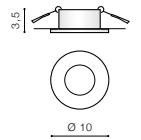

- WHITE (WH) **AZ1714**
- CHROME (CH) **AZ1715**
- BLACK (BK) **AZ2692**
- GOLD (GO) **AZ2800**

BK

WH

ALU

BK

TITO

bulb not includ 

voltage: 230V	connect GU10 1x 7W only LED 
IP54	installation place <input type="checkbox"/>
	inlet opening  Ø6cm