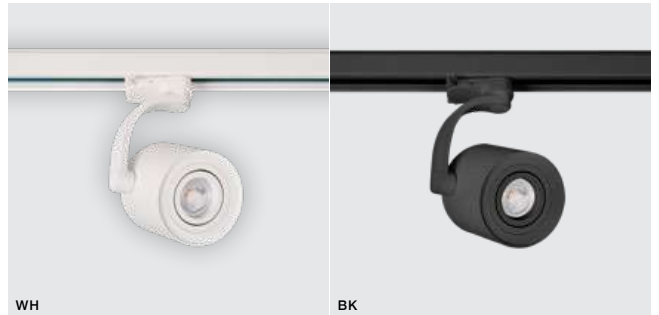

AZZARDO PATENT EU

TILT 90°   ROTATION 360°