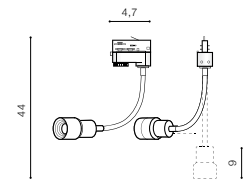

LED integrated

voltage: 230V	LED 5W 500lm 3000K	
IP20		
technical specification	installation: Track 3 Line	
	adjustable beam angle: 19°÷ 70°	

COLOUR / NEW INDEX NO.

- ☐ WHITE FINISH SHINING (WH) **AZ4560**
- ☒ BLACK FINISH SHINING (BK) **AZ4559**