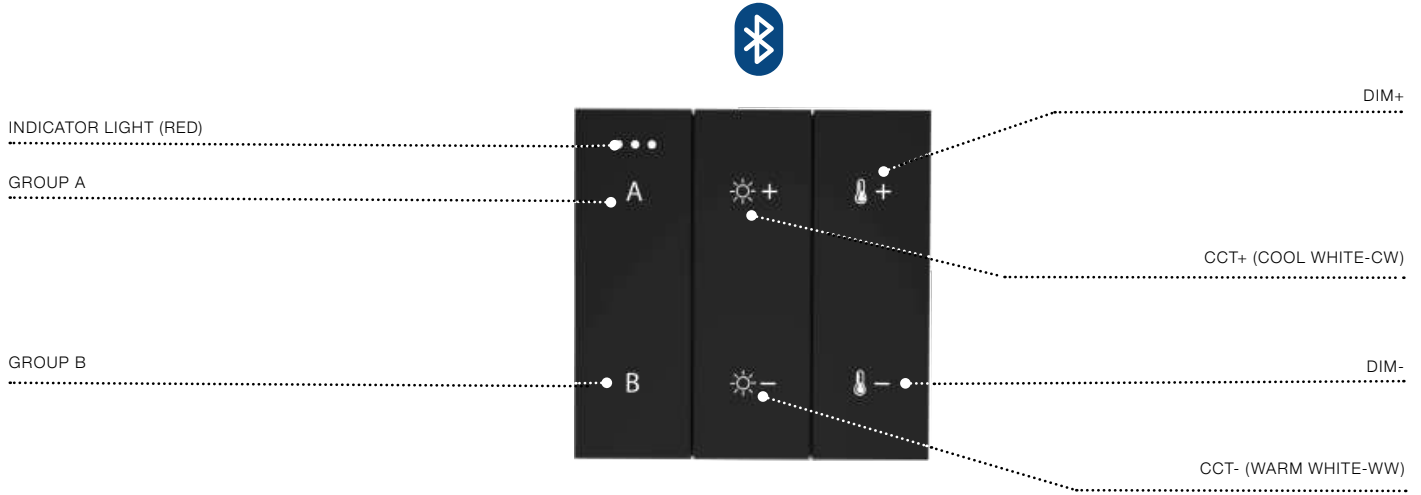

Switch Panel Remote Control 2-Group Bluetooth Bk

Operating Schematic

AZ5209