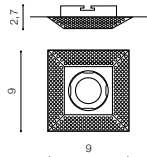

CH

PIRAMIDE XL

bulb not includ ☒

voltage: 230V	connect GU10 1x Max 50W ☐
IP20	installation place ☐
	inletetet opening ☐ Ø 7,0 cm

COLOUR / NEW INDEX NO.

☒ CHROME (CH) **AZ1612**