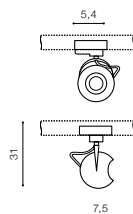

COLOUR / NEW INDEX NO.

- ☒ BLACK (BK) **AZ4710**
- ☐ WHITE (WH) **AZ4709**
- ☒ GOLD (GO) **AZ4711**