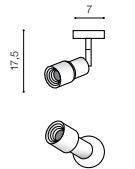

LUMI LED

420 Indoor wall lamps

LUMI

LED integrated ☒

voltage: 230V	LED 5W 500lm 3000K	LED
IP20		installation place ☐ ☐
technical specification		adjustable beam angle: 19°÷70° ☒ ☒

COLOUR / NEW INDEX NO.

- ☐ WHITE FINISH SHINING (WH) **AZ4556**
- ☒ BLACK FINISH SHINING (BK) **AZ4555**