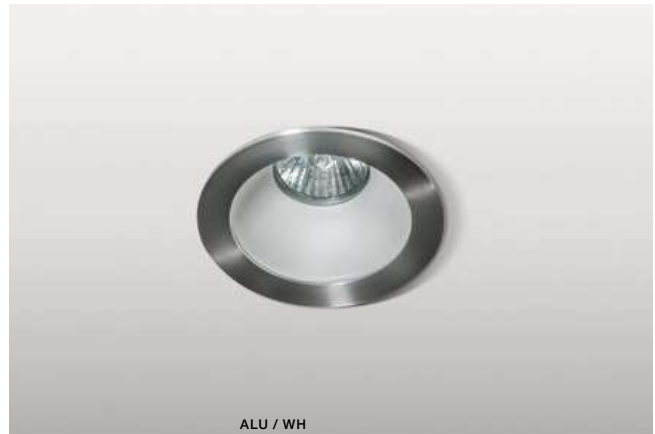

REMO 1 DOWNLIGHT

bulb not includ ☒	
voltage: 230V	connect GU10 1x Max.50W ☒
IP20	installation place ☒
	inlet opening ☒ Ø 10cm

COLOUR / NEW INDEX NO.

- ☐ ALUMINIUM (ALU) **AZ1729**
- ☒ BLACK (BK) **AZ1732**
- ☐ WHITE (WH) **AZ1731**
- ☒ CHROME (CH) **AZ1730**