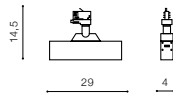

LINNEA 57 TRACK 3 LINE 24W CCT SWITCH
LED integrated