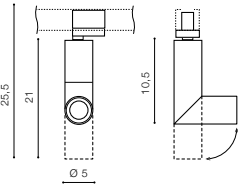

SANTOS TRACK 3 LINE 12W 3000K

LED integrated

voltage: 230V

LED 12W 950lm 3000K

IP20

technical

installation place: Track 3 Line

specification

beam angle: 60°

COLOUR / NEW INDEX NO.

- BLACK / BLACK (BK/BK) **AZ4183**
- WHITE / WHITE (WH / WH) **AZ4184**
- BLACK / GOLD (BK / GO) **AZ2924**
- WHITE / GOLD (WH / GO) **AZ2925**