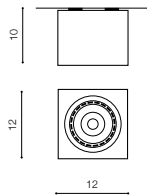

ECO ALEX V.2

bulb not included

voltage: 230V	ES111 1 x MAX 16W	
IP20	installation place	

COLOUR / NEW INDEX NO.

- ☐ WHITE (WH) **AZ4318**
- ☒ BLACK (BK) **AZ4317**

WH

BK