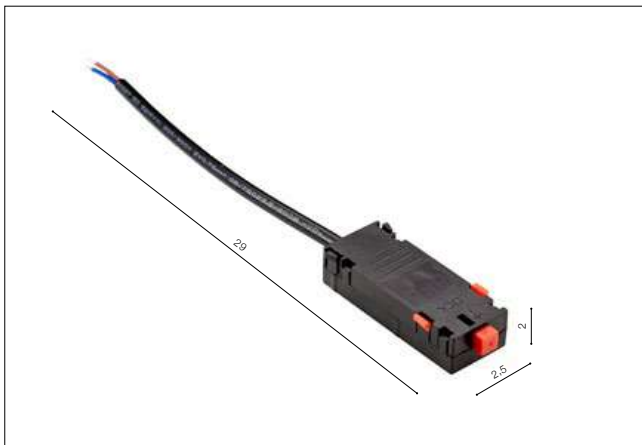

BETA TRACK MAGNETIC57 230V
ELECTRICAL CONNECTOR

- BETA TRACK MAGNETIC57 230V CONNECTOR (BLACK) **AZ5154**