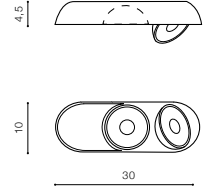

TILT 90°   ROTATION 350°