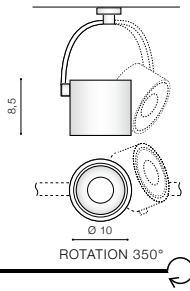

COSTA ARM

LED integrated ☒

voltage: 230V

LED 12W 1020lm 3000K

LED

IP20

technical

installation place ☐

specification

beam angle: 24° ☒

COLOUR / NEW INDEX NO.

☒ WHITE/WHITE (WH/WH) **AZ2703**

☒ BLACK/BLACK (BK/BK) **AZ2702**

WH / WH

BK / BK