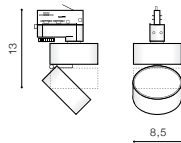

MONA TRACK 3 LINE 12W 3000K / 4000K

LED integrated

voltage: 230V

IP20

technical

specification

LED 12W 1000lm 3000K

LED 12W 1050lm 4000K

installation: Track 3 Line

beam angle: 120°

COLOUR / NEW INDEX NO.

- ☐ 3000K WHITE (WH) **AZ4541**
- ☒ 3000K BLACK (BK) **AZ4542**
- ☐ 4000K WHITE (WH) **AZ4544**
- ☒ 4000K BLACK (BK) **AZ4543**

WH

MONA TRACK 3 LINE 18W 3000K

LED integrated

voltage: 230V

IP20

technical

specification

LED 18W 1500lm 3000K

installation: Track 3 Line

beam angle: 120°

COLOUR / NEW INDEX NO.

- ☐ WHITE (WH) **AZ4548**
- ☒ BLACK (BK) **AZ4547**