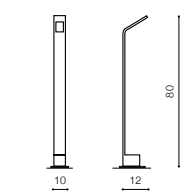

AGAPE IP54

500 Outdoor lamps

AGAPE 60

LED integrated

voltage: 230V	LED 6W 480lm 3000K		
IP54			
technical specification			installation place beam angle: 60°

COLOUR / NEW INDEX NO.

DARK GREY (DGR) **AZ3482**

AGAPE 80

LED integrated

voltage: 230V	LED 6W 480lm 3000K		
IP54			
technical specification			installation place beam angle: 60°

COLOUR / NEW INDEX NO.

DARK GREY (DGR) **AZ3483**