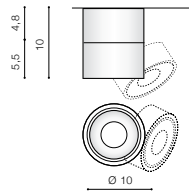

COSTA

182 Exposed downlights

COSTA 3000K / 4000K

LED integrated

voltage: 230V	LED 12W 1000lm 3000K		
IP20	LED 12W 1100lm 4000K		
technical specification	installation place ☐	☐	☐
	beam angle: 24°		

COLOUR / NEW INDEX NO.

- ☐ 3000K WHITE (WH) **AZ2856**
- ☒ 3000K BLACK (BK) **AZ2857**
- ☐ 4000K WHITE (WH) **AZ4554**
- ☒ 4000K BLACK (BK) **AZ4553**

COSTA SPOT

LED integrated

voltage: 230V	LED 12W 1020lm 3000K		
IP20			
technical specification	installation place ☐	☐	☐
	beam angle: 24°		
			inlet opening Ø 8,9cm

COLOUR / NEW INDEX NO.

- ☒ WHITE/WHITE (WH/WH) **AZ2705**
- ☒ BLACK/BLACK (BK/BK) **AZ2706**