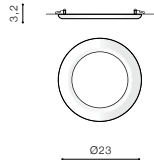

CH*

LINDA 30 3000K/4000K

LED integrated

voltage: 230V	LED 24W 3000K RA>90 2010lm	
IP20	LED 24W 4000K RA>90 2100lm	
technical specification	technical specification	
installation place ☐ inlet opening	$\varnothing 28\text{cm}$	
beam angle: 120°		

COLOUR / NEW INDEX NO.

- ☐ 3000K CHROME (CH) **AZ2250**
- ☐ 4000K CHROME (CH) **AZ2251**