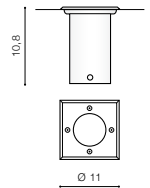

HYDE IP54

430 Outdoor lamps

HYDE OVAL

bulb not includ

voltage: 230V	LED GU10 1x MAX 35W
IP54	
	installation place
	inlet opening Ø 5cm

COLOUR / NEW INDEX NO.

CHROME (CH) **AZ3325**

HYDE SQUARE

bulb not includ

voltage: 230V	LED GU10 1x MAX 35W
IP54	
	installation place
	inlet opening Ø 5cm

COLOUR / NEW INDEX NO.

CHROME (CH) **AZ3326**