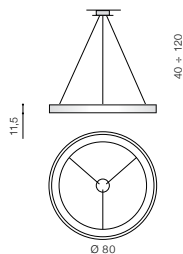

COLOUR / NEW INDEX NO.

- ☐ WHITE (WH) **AZ3448**
- ☐ GREY (GR) **AZ3450**
- ☒ BLACK (BK) **AZ3449**

WH

GR

BK