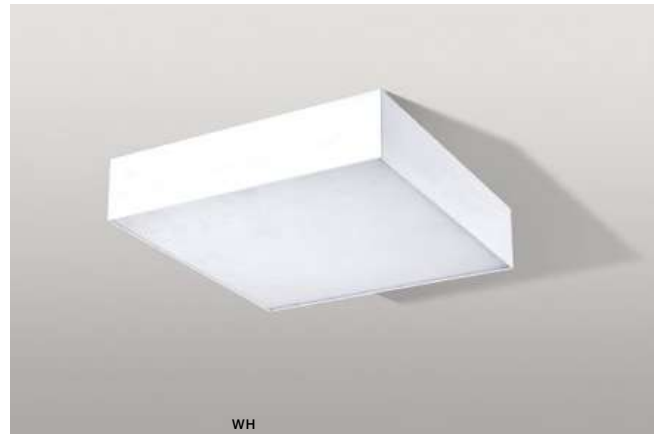

MONZA II S 30 3000K/ 4000K

LED integrated

voltage: 230V	LED 36W 3500lm 3000K		
IP20	LED 36W 3550lm 4000K		
technical	installation place		
specification	beam angle: 120°		

COLOUR / NEW INDEX NO.

- 3000K WHITE (WH) **AZ3687**
- 3000K BLACK (BK) **AZ3686**