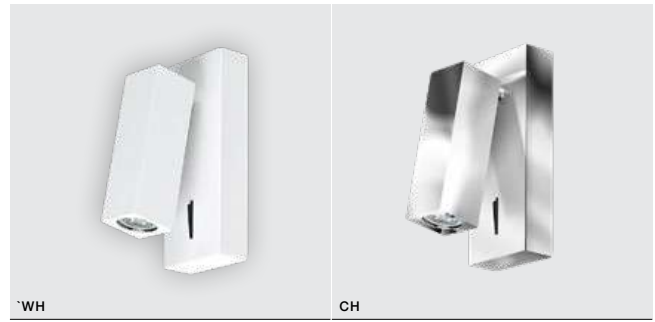

ANGUS LED SWITCH

LED integrated

voltage: 230V	LED 3W 250lm 3000K	
IP20		
technical	installation place	
specification	beam angle: 15°	

COLOUR / NEW INDEX NO.

- WHITE (WH) **AZ2446**
- CHROME (CH) **AZ2445**