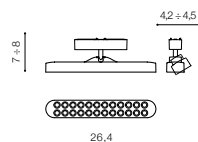

NEO SERIE 140 TRACK MAGNETIC CCT BLUETOOTH

164 Track Magnetic System – NEO

NEO SERIE 140 9W CCT BLUETOOTH

LED integrated

voltage: 48V	LED 9W 367lm CCT 3000K – 6700K		LED
IP20	>90 CRI dimmable		
technical specification	installation: NEO Track Magnetic		
	beam angle: 36°		

COLOUR / NEW INDEX NO.

■ BLACK (BK) **AZ5126**

NEO SERIE 140 12W CCT BLUETOOTH

LED integrated

voltage: 48V	LED 12W 717lm CCT 3000K – 6700K		LED
IP20	>90 CRI dimmable		
technical specification	installation: NEO Track Magnetic		
	beam angle: 35°		

COLOUR / NEW INDEX NO.

■ BLACK (BK) **AZ5122**

NEO SERIE 140 18W CCT BLUETOOTH

LED integrated

voltage: 48V	LED 18W 1313lm CCT 3000K - 6700K		LED
IP20	>90 CRI dimmable		
technical specification	installation: NEO Track Magnetic		
	beam angle: 37°		

COLOUR / NEW INDEX NO.

■ BLACK (BK) **AZ5123**