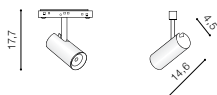

ALFA MAKITA II TRACK MAGNETIC 24W CCT BLUETOOTH LED integrated

voltage: 48 V	LED 24W 1750lm 3000K - 6000K dimm	LED		
IP20	installation place: Alfa Track Magnetic	☐		
technical specification			beam angle: 40°	☐

COLOUR / NEW INDEX NO.

■ BLACK (BK) **AZ5513**