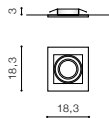

BK

VERDI 3

bulb not includ

voltage: 230V	connect 3x ES111 MAX 50W or ADAP111
IP20	connect GU10 3x Max 40W
	installation place
	inlet opening 45x17cm

COLOUR / NEW INDEX NO.

- ☒ BLACK (BK) **AZ3531**