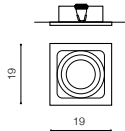

WH / BK

WH / BK

ALU

ALU

BK / BK

BK / BK