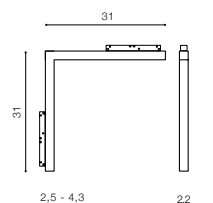

ALFA SAGA II TRACK MAGNETIC CCT BLUETOOTH

62 Track Magnetic System – ALFA

ALFA SAGA II TRACK MAGNETIC 12W		LED integrated	
CCT BLUETOOTH		LED	
voltage: 48 V		LED 12W 380lm 3000K - 6000K dimm	☐
IP20		installation place: Alfa Track Magnetic	
technical		beam angle: 120°	☐
specification			

COLOUR / NEW INDEX NO.

■ BLACK (BK) **AZ5505**

ALFA SAGA II TRACK MAGNETIC 20W		LED integrated	
CCT BLUETOOTH		LED	
voltage: 48 V		LED 20W 750lm 3000K - 6000K dimm	☐
IP20		installation place: Alfa Track Magnetic	
technical		beam angle: 120°	☐
specification			

COLOUR / NEW INDEX NO.

■ BLACK (BK) **AZ5506**

ALFA SAGA II TRACK MAGNETIC CORNER A 25W		LED integrated	
CCT BLUETOOTH		LED	
voltage: 48 V		LED 25W 1300lm	☐
IP20		3000K - 6000K dimm	
technical		installation place: Alfa Track Magnetic	☐
specification		beam angle: 120°	

COLOUR / NEW INDEX NO.

■ BLACK (BK) **AZ5514**

ALFA SAGA II TRACK MAGNETIC CORNER B 25W		LED integrated	
CCT BLUETOOTH		LED	
voltage: 48 V		LED 25W 1300lm	☐
IP20		3000K - 6000K dimm	
technical		installation place: Alfa Track Magnetic	☐
specification		beam angle: 120°	

COLOUR / NEW INDEX NO.

■ BLACK (BK) **AZ5515**