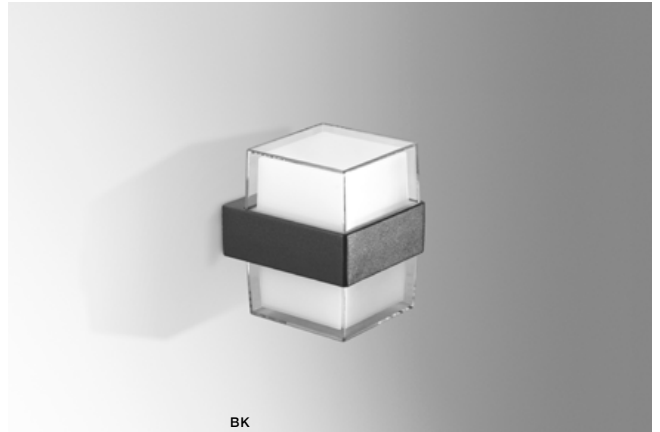

LARS SQUARE 3000K / 4000K LED integrated

voltage: 230V	LED 13W 1000lm 3000K		LED
IP54	LED 13W 1000lm 4000K		
technical	installation place		
specification	beam angle: 2x 180°		

COLOUR / NEW INDEX NO.

- 3000K BLACK (BK) **AZ4506**
- 4000K BLACK (BK) **AZ4507**