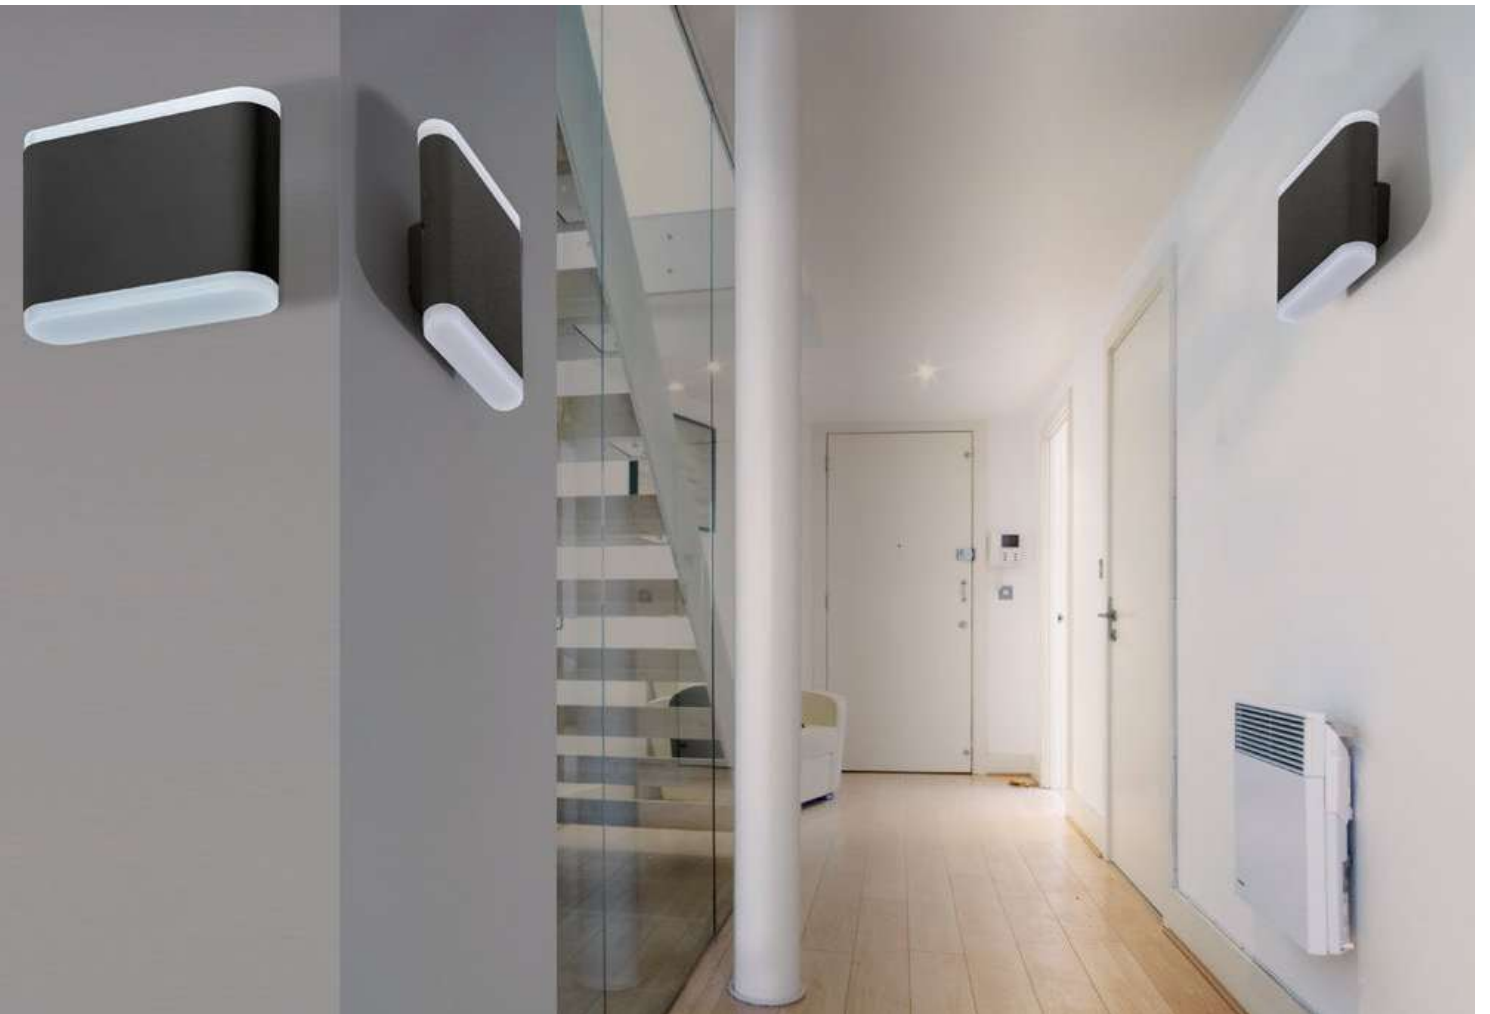

VIGO LED IP54

404 Indoor wall lamps

VIGO

LED integrated

voltage: 230V

LED 2x3W 420lm 3000K

IP54

LED

technical

installation place

specification

beam angle: 2x90°

COLOUR / NEW INDEX NO.

■ BLACK (BK) **AZ2203**