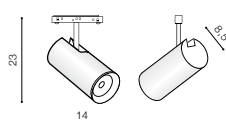

ALFA MAKITA TRACK MAGNETIC CCT BLUETOOTH

ALFA MAKITA TRACK MAGNETIC 20W CCT BLUETOOTH

LED integrated

voltage: 48V

IP20

technical

specification

LED 20W 1560lm CCT

installation: ALFA Track Magnetic – 52 or 27

beam angle: 40°

COLOUR / NEW INDEX NO.

- ☒ SAND BLACK (BK) **AZ4840**
- ☐ WHITE (WH). **AZ4841**

ALFA MAKITA TRACK MAGNETIC 30W CCT BLUETOOTH

LED integrated

voltage: 48V

IP20

technical

specification

LED 30W 2340lm CCT

installation: ALFA Track Magnetic – 52 or 27

beam angle: 40°

COLOUR / NEW INDEX NO.

- ☒ SAND BLACK (BK) **AZ4842**
- ☐ WHITE (WH). **AZ4843**