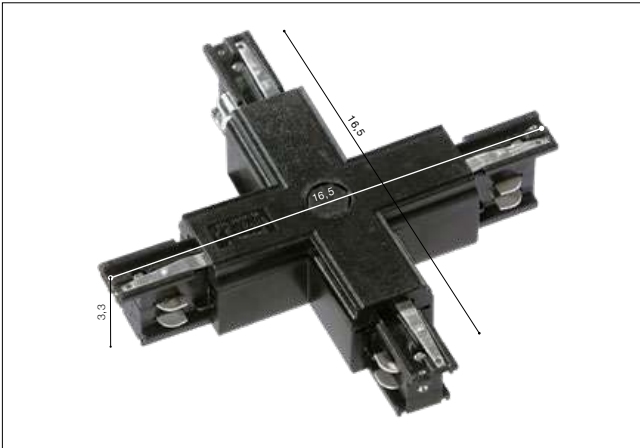

TRACK 3-LINE

X Connector

- X CONNECTOR (BLACK) **AZ4280**
- X CONNECTOR (WHITE) **AZ4279**

Power Adjustable Connector

- POWER ADJUSTABLE CONNECTOR (BLACK) **AZ4286**
- POWER ADJUSTABLE CONNECTOR (WHITE) **AZ4285**