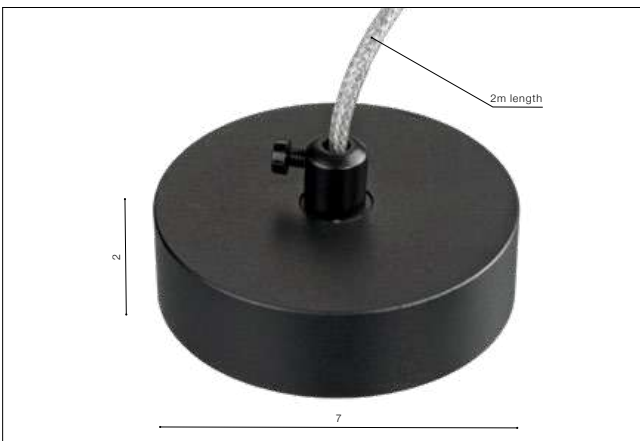

BETA TRACK MAGNETIC57 230V

Accessories for BETA Track Magnetic

BETA TRACK MAGNETIC57 230V STRAIGHT CONNECTOR MECHANICAL

- BETA TRACK MAGNETIC57 230V
  STRAIGHT CONNECTOR MECHANICAL (BLACK) **AZ5151**

BETA TRACK MAGNETIC57 230V SUSPENSION KIT

- BETA TRACK MAGNETIC57 230V SUSPENSION KIT (BLACK) **AZ5155**

Ceiling Plate + Wire

- TRACK CEILING PLATE + WIRE (BLACK) **AZ4780**
- TRACK CEILING PLATE + WIRE (WHITE) **AZ4782**

BETA TRACK MAGNETIC57 230V END CAP

- BETA TRACK MAGNETIC57 230V END CAP (BLACK) **AZ5166**
- BETA TRACK MAGNETIC57 230V END CAP (WHITE) **AZ5167**