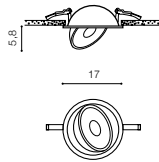

COLOUR / NEW INDEX NO.

- ☐ WHITE (WH) **AZ4071**
- ☒ BLACK (BK) **AZ4063**