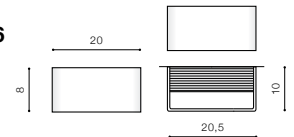

LED integrated

voltage: 230V	LED 6W 500lm 3000K	
IP20		
technical	installation place	
specification	beam angle: 2x110°	

COLOUR / NEW INDEX NO.

- ☐ WHITE (WH) **AZ2426**

FELIX L