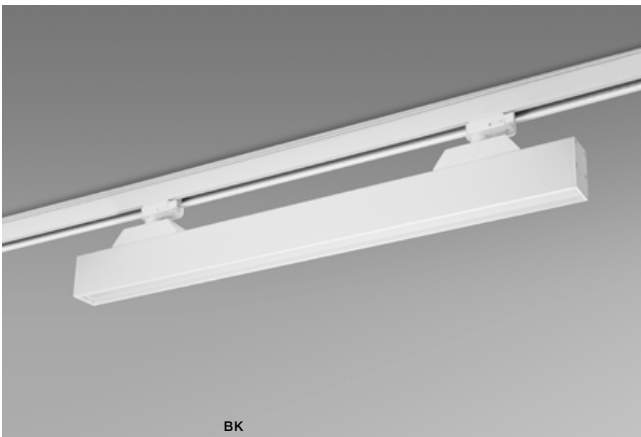

LINNEA 86 TRACK 3 LINE 36W CCT SWITCH
LED integrated

voltage: 230V	LED 36W 2000lm		LED
IP20	3000K | 4000K | 5000K CCT		
technical specification	installation: Track 3 Line		
	beam angle: 120°		

COLOUR / NEW INDEX NO.

- ☐ WHITE (WH) **AZ4568**
- ☒ BLACK (BK) **AZ4567**