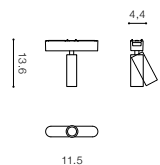

GAMMA NIKO TRACK MAGNETIC CCT BLUETOOTH

voltage: 48 V	LED 7W 480 lm CCT 2700-6000K	LED
IP20	dimmable	
technical specification	installation: GAMMA Track Magnetic	☐
	beam angle: 24°	☒

COLOUR / NEW INDEX NO.

■ BLACK (BK) **AZ5286**

voltage: 48 V	LED 12W 780lm CCT 2700-6000K	LED
IP20	dimmable	
technical specification	installation: GAMMA Track Magnetic	☐
	beam angle: 24°	☒

COLOUR / NEW INDEX NO.

■ BLACK (BK) **AZ5289**