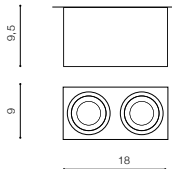

COLOUR / NEW INDEX NO.

- ☐ WHITE (WH) **AZ2823**
- ☒ BLACK (BK) **AZ2879**