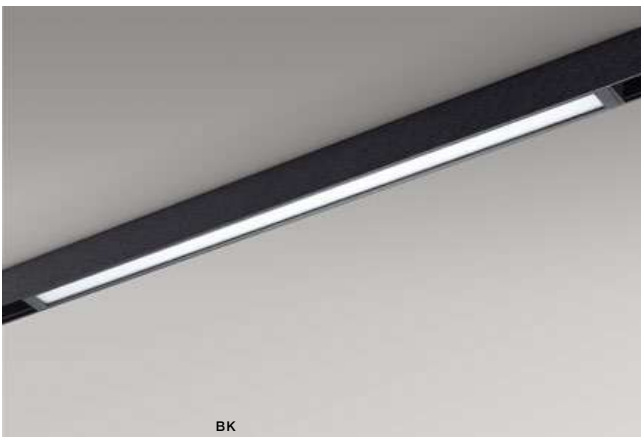

BK

ALFA SAGA II TRACK MAGNETIC 30W

3000K / 4000K

LED integrated

voltage: 48 V	LED 30W 910lm 3000K	LED
IP20	LED 30W 910lm 4000K	
technical	installation place: Alfa Track Magnetic	☐
specification	beam angle: 120°	☐

COLOUR / NEW INDEX NO.

- 3000K BLACK (BK) **AZ5479**
- 4000K BLACK (BK) **AZ5480**