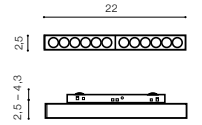

ALFA KIRA II TRACK MAGNETIC

78 Track Magnetic System – ALFA

ALFA KIRA II TRACK MAGNETIC 6W
3000K / 4000K LED integrated

voltage: 48V	LED 6W 640lm 3000K		LED
IP20	LED 6W 640lm 4000K		
technical specification	installation place: Alfa Track Magnetic	☐	☐
	beam angle: 50°		

COLOUR / NEW INDEX NO.

- 3000K BLACK (BK) **AZ5469**
- 4000K BLACK (BK) **AZ5470**

ALFA KIRA II TRACK MAGNETIC 12W
3000K / 4000K LED integrated

voltage: 48V	LED 12W 1080lm 3000K		LED
IP20	LED 12W 1080lm 4000K		
technical specification	installation place: Alfa Track Magnetic	☐	☐
	beam angle: 50°		

COLOUR / NEW INDEX NO.

- 3000K BLACK (BK) **AZ5471**
- 4000K BLACK (BK) **AZ5472**

ALFA KIRA II TRACK MAGNETIC 18W
3000K / 4000K LED integrated

voltage: 48V	LED 18W 2060lm 3000K		LED
IP20	LED 18W 2060lm 4000K		
technical specification	installation place: Alfa Track Magnetic	☐	☐
	beam angle: 50°		

COLOUR / NEW INDEX NO.

- 3000K BLACK (BK) **AZ5473**
- 4000K BLACK (BK) **AZ5474**