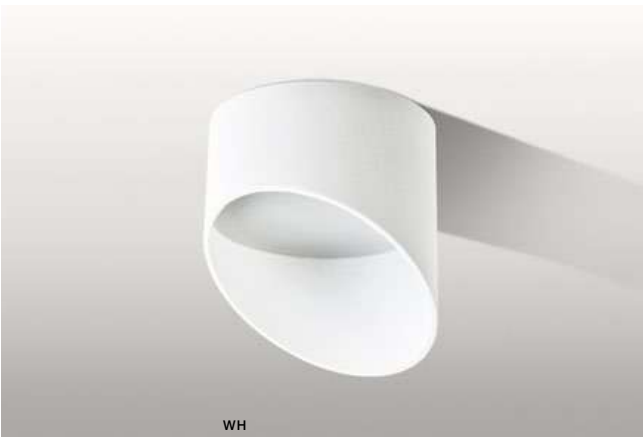

MOMO 8 3000K

LED integrated

voltage: 230V	LED 6W 3000K RA≥90 500lm	LED
IP20		
technical specification	installation place ☐	
	beam angle: 88°	

COLOUR / NEW INDEX NO.

- ☐ WHITE (WH) **AZ2278**
- ☒ BLACK (BK) **AZ2279**

MOMO 12 3000K

LED integrated

voltage: 230V	LED 12W 3000K RA≥90 1000lm	LED
IP20		
technical specification	installation place ☐	
	beam angle: 89°	

COLOUR / NEW INDEX NO.

- ☐ WHITE (WH) **AZ2280**
- ☒ BLACK (BK) **AZ2281**

WH

MOMO 14 3000K

LED integrated

voltage: 230V	LED 18W 3000K RA≥90 1500lm	LED
IP20		
technical specification	installation place ☐	
	beam angle: 90°	

COLOUR / NEW INDEX NO.

- ☐ WHITE (WH) **AZ2282**
- ☒ BLACK (BK) **AZ2283**