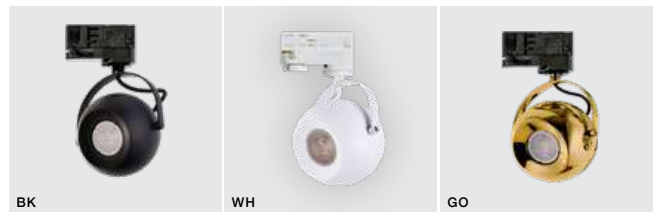

BK

WH

GO

GULIA TRACK TRACK 3-LINE GU10

bulb not included ☒

voltage: 230V	LED GU10 1x Max. 50W ☒
IP20	installation place: Track 3 Line ☒

COLOUR / NEW INDEX NO.

- ☒ BLACK (BK) **AZ4710**
- ☐ WHITE (WH) **AZ4709**
- ☒ GOLD (GO) **AZ4711**