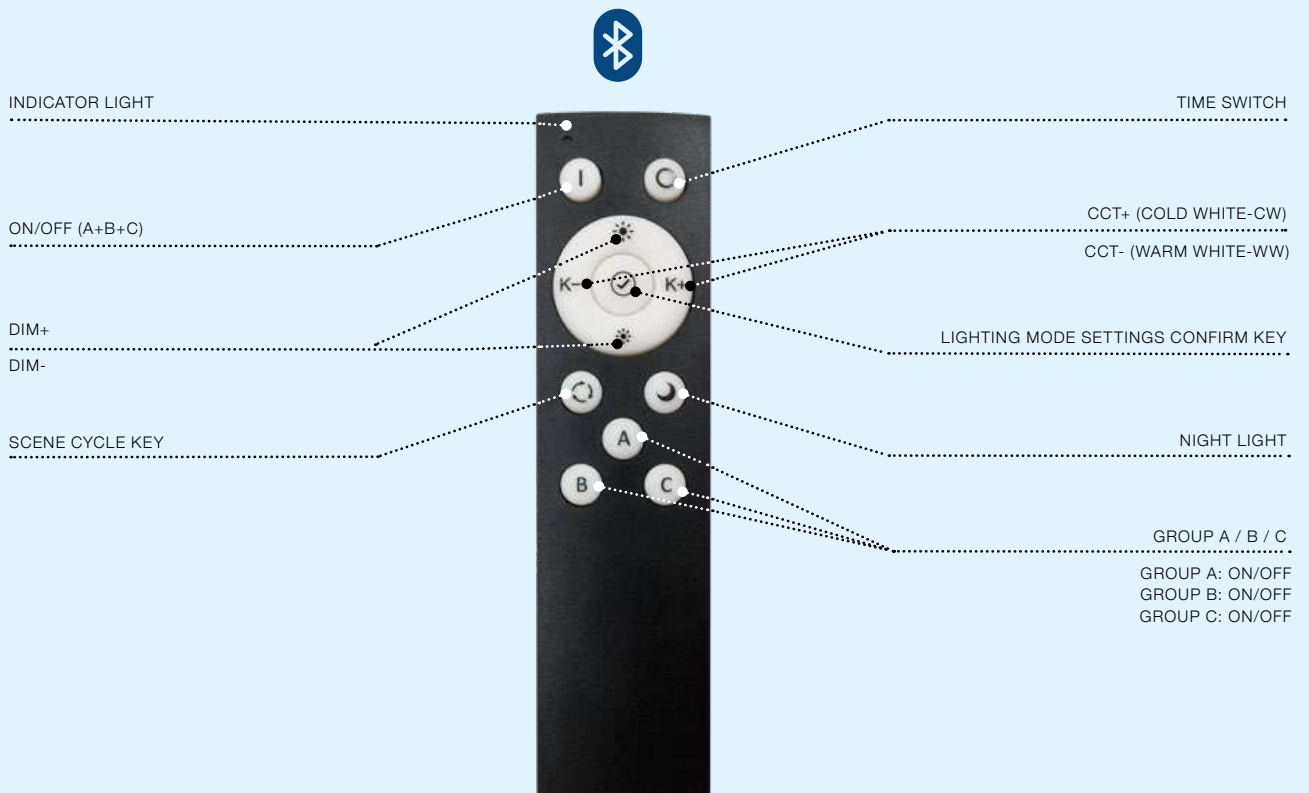

Remote Control 3 Group
Operating Schematic

AZ4857