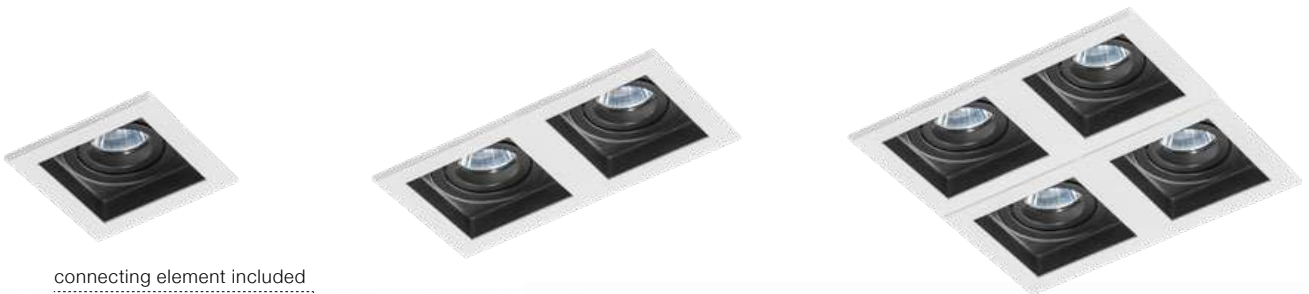

MINORKA

366 Downlights

MINORKA

bulb not includ ☒

voltage: 230V	GU10 1x Max 50W	☐
IP20	installation place	☐
	inlet opening	☐ 9,5x9,5cm

COLOUR / NEW INDEX NO.

- ☒ WHITE / BLACK (WH / BK) **AZ1362**
- ☒ BLACK / GOLD (BK/GO) **AZ2802**
- ☒ WHITE / WHITE (WH/WH) **AZ2801**
- ☒ BLACK / BLACK (BK/BK) **AZ4142**

connecting element included