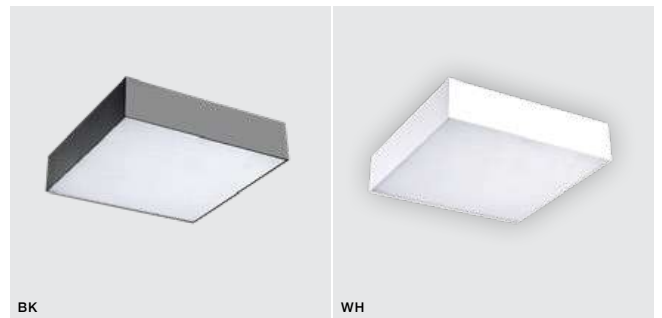

MONZA S CCT + REMOTE CONTROLE

272 Exposed downlights

LED integrated

voltage: 230V	LED 20W 1400lm CCT DIMM	LED
IP20		
technical specification	installation place	☐
	beam angle: 110°	☐

COLOUR / NEW INDEX NO.

- BLACK (BK) **AZ4770**
- WHITE (WH) **AZ4769**
- CHAMPAIGNE (CHA) **AZ4768**

LED integrated

voltage: 230V	LED 30W 2100lm CCT DIMM	LED
IP20		
technical specification	installation place	☐
	beam angle: 110°	☐

COLOUR / NEW INDEX NO.

- BLACK (BK) **AZ4773**
- WHITE (WH) **AZ4772**
- CHAMPAIGNE (CHA) **AZ4771**

LED integrated

voltage: 230V	LED 50W 3500lm CCT DIMM	LED
IP20		
technical specification	installation place	☐
	beam angle: 110°	☐

COLOUR / NEW INDEX NO.

- BLACK (BK) **AZ4776**
- WHITE (WH) **AZ4775**
- CHAMPAIGNE (CHA) **AZ4774**

Time of confirmation of settings from the remote control is 10s