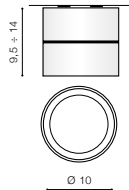

COLOUR / NEW INDEX NO.

- CHROME (CH) **AZ1452**
- WHITE (WH) **AZ1618**
- BLACK CHROME (BCH) **AZ2952**