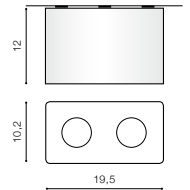

NINO 1

bulb not included ☒

voltage: 230V	connect GU10 1x Max 50W ☒
IP20	
	installation place ☒

COLOUR / NEW INDEX NO.

- ☒ BLACK / CHROME (BK / CH) **AZ0736**
- ☒ BLACK / ALUMINIUM (BK / ALU). **AZ1383**
- ☒ WHITE / CHROME (WH / CH) **AZ0735**
- ☒ WHITE / ALUMINIUM (WH / ALU) **AZ0598**

NINO 2

bulb not included ☒

voltage: 230V	connect GU10 2x Max 50W ☒
IP20	
	installation place ☒

COLOUR / NEW INDEX NO.

- ☒ BLACK / ALUMINIUM (BK / ALU). **AZ1385**
- ☒ WHITE / CHROME (WH / CH) **AZ0737**
- ☒ WHITE / ALUMINIUM (WH / ALU) **AZ1386**