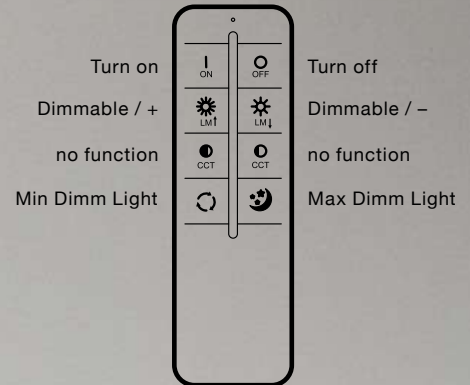

Key function

SLIM SQUARE IP44

326 Downlights

WH

WH

BK

SLIM 9 SQUARE IP44 3000K

LED integrated