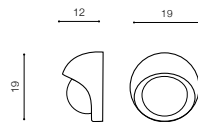

GAGARIN IP44

476 Outdoor lamps

GAGARIN IP44

bulb not includ

voltage: 230V	E27 1x MAX 40W	
IP44	installation place	

COLOUR / NEW INDEX NO.

DARK GREY (DGR) **AZ4352**