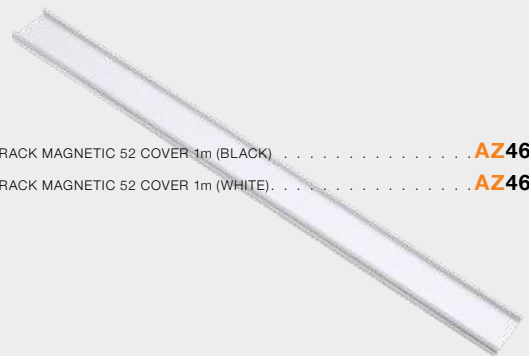

ALFA Track Magnetic 52 Cover 1m

- ☒ ALFA TRACK MAGNETIC 52 COVER 1m (BLACK) **AZ4652**
- ☐ ALFA TRACK MAGNETIC 52 COVER 1m (WHITE) **AZ4653**