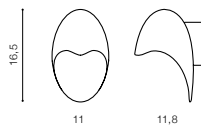

bulb not includ ☒

voltage: 230V	connect GU10 1x Max. 35W	☒
IP54	installation place	☐

COLOUR / NEW INDEX NO.

☒ DARK GREY (DGR) **AZ2185**

bulb not includ ☒

voltage: 230V	connect GU10 1x Max. 35W	☒
IP54	installation place	☐

COLOUR / NEW INDEX NO.

☒ DARK GREY (DGR) **AZ2184**