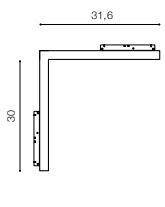

ALFA SAGA TRACK MAGNETIC CORNER

ALFA SAGA TRACK MAGNETIC CORNER A 24W

3000K/4000K LED integrated

voltage: 48V	LED 24W 1200lm 3000K	LED
IP20	LED 24W 1300lm 4000K	
technical specification	installation: ALFA Track Magnetic – 52 or 27 ☐	beam angle: 120° ☒

COLOUR / NEW INDEX NO.

- ☐ 3000K WHITE (WH) **AZ4614**
- ☒ 3000K BLACK (BK) **AZ4613**
- ☐ 4000K WHITE (WH) **AZ4616**
- ☒ 4000K BLACK (BK) **AZ4615**

ALFA SAGA TRACK MAGNETIC CORNER B 24W

3000K/4000K LED integrated

voltage: 48V	LED 24W 1200lm 3000K	LED
IP20	LED 24W 1300lm 4000K	
technical specification	installation: ALFA Track Magnetic – 52 or 27 ☐	beam angle: 120° ☒

COLOUR / NEW INDEX NO.

- ☐ 3000K WHITE (WH) **AZ4618**
- ☒ 3000K BLACK (BK) **AZ4617**
- ☐ 4000K WHITE (WH) **AZ4620**
- ☒ 4000K BLACK (BK) **AZ4619**