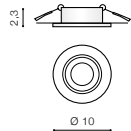

CARLO

356 Downlights

CARLO

bulb not includ ☒

voltage: 230V	GU10 1x Max 50W
IP20	installation place ☒
	inlet opening Ø8cm

COLOUR / NEW INDEX NO.

- ☐ ALUMINIUM (ALU) **AZ0804**
- ☐ WHITE (WH) **AZ0805**
- ☒ BLACK (BK) **AZ4141**

ALU