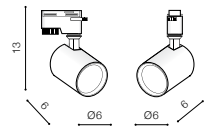

COLOUR / NEW INDEX NO.

- ☒ BLACK (BK) **AZ4660**
- ☐ WHITE (WH) **AZ4661**

WH