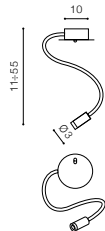

COLOUR / NEW INDEX NO.

- BLACK (BK) **AZ2943**
- WHITE (WH) **AZ2944**