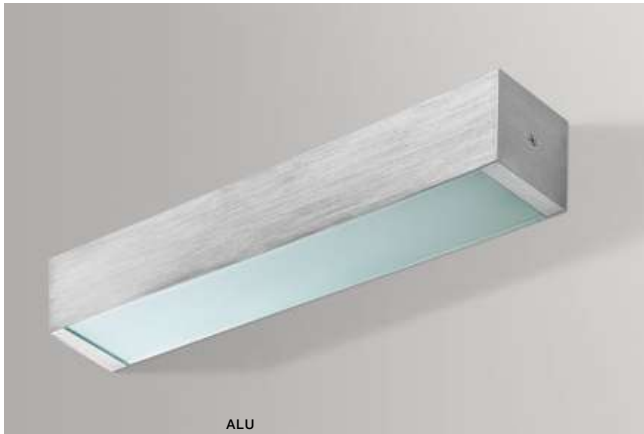

ALU

ARCHO C

bulb included ☒

voltage: 230V	connect PL-L 1x Max.55W
IP20	
	installation place ☐

COLOUR / NEW INDEX NO.

☐ ALUMINIUM (ALU) **AZ0201**

ARCHO 2C

bulb included ☒

voltage: 230V	connect PL-L 1x Max.55W
IP20	
	installation place ☐

COLOUR / NEW INDEX NO.

☒ CHROME (CH) **AZ0328**