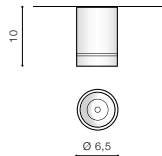

BILL 10W

LED integrated

voltage: 230V	LED 10W 850lm 4000K	
IP20		
technical	installation place	
specification	beam angle: 60°	

COLOUR / NEW INDEX NO.

- ☐ WHITE (WH) **AZ3375**
- ☒ BLACK (BK) **AZ3376**