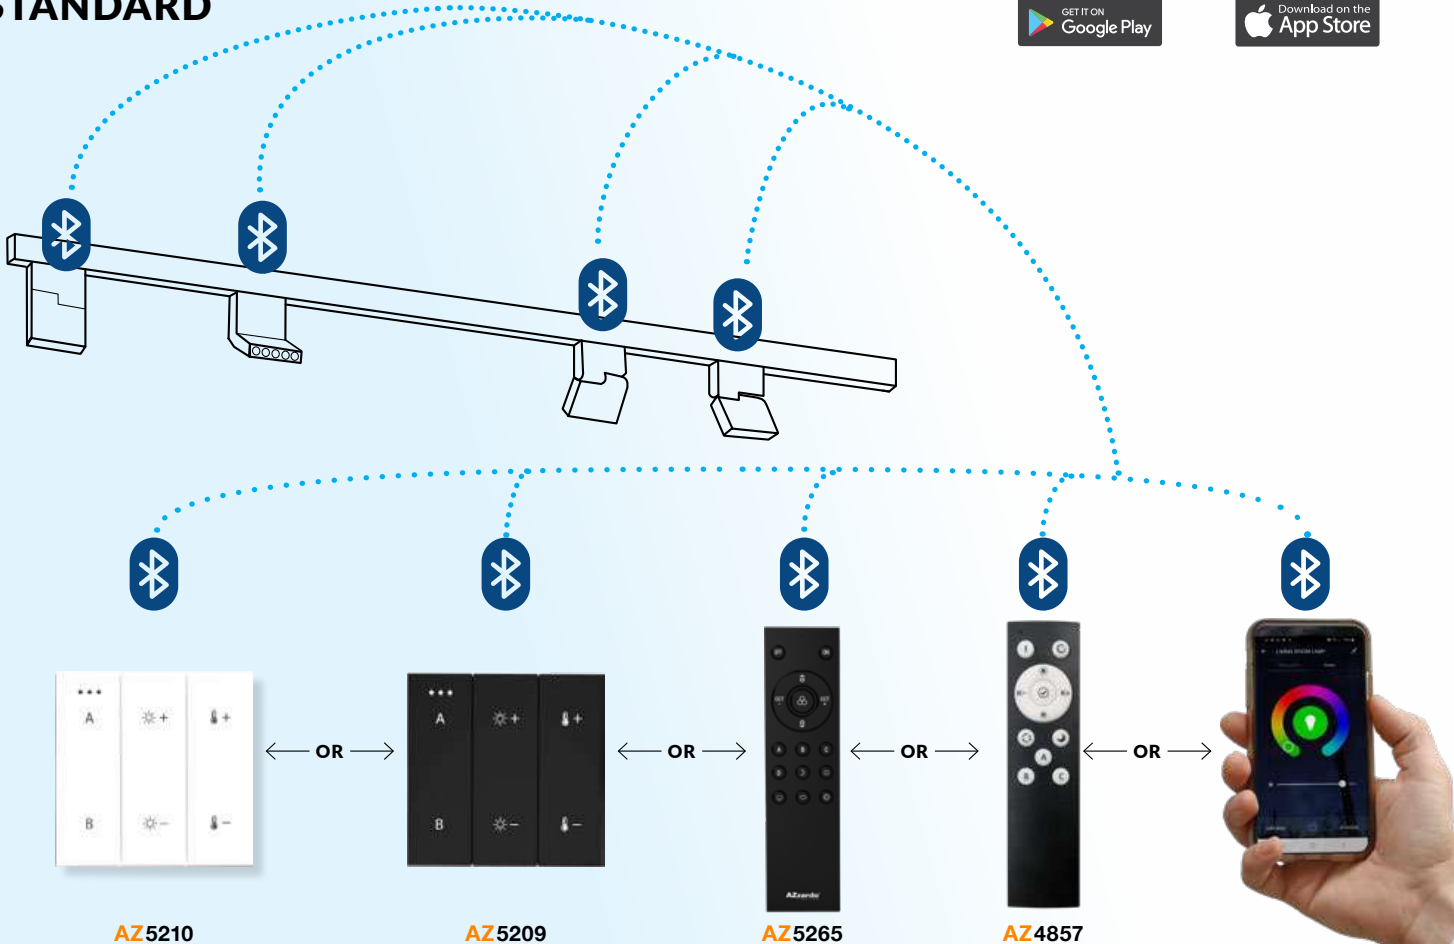

Operating Schematic

AZ5209

Switch Panel Remote Control 2-Group Bluetooth

SWITCH PANEL REMOTE CONTROL 2-GROUP BLUETOOTH (WH) AZ5210

DOWNLOAD THE APP

STANDARD

GAMMA KIRA TRACK MAGNETIC CCT BLUETOOTH

144 Track Magnetic System – GAMMA