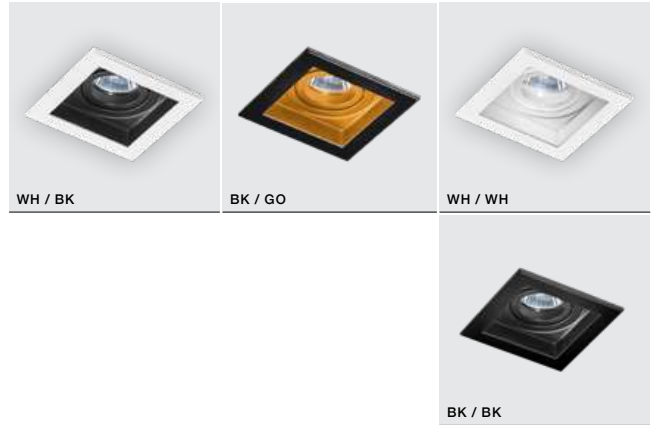

WH / BK

BK / GO

WH / WH

BK / BK

MINORKA

bulb not includ ☒

voltage: 230V	GU10 1x Max 50W	☐
IP20	installation place	☐
	inlet opening	☐ 9,5x9,5cm

COLOUR / NEW INDEX NO.

- ☒ WHITE / BLACK (WH / BK) **AZ1362**
- ☒ BLACK / GOLD (BK/GO) **AZ2802**
- ☒ WHITE / WHITE (WH/WH) **AZ2801**
- ☒ BLACK / BLACK (BK/BK) **AZ4142**