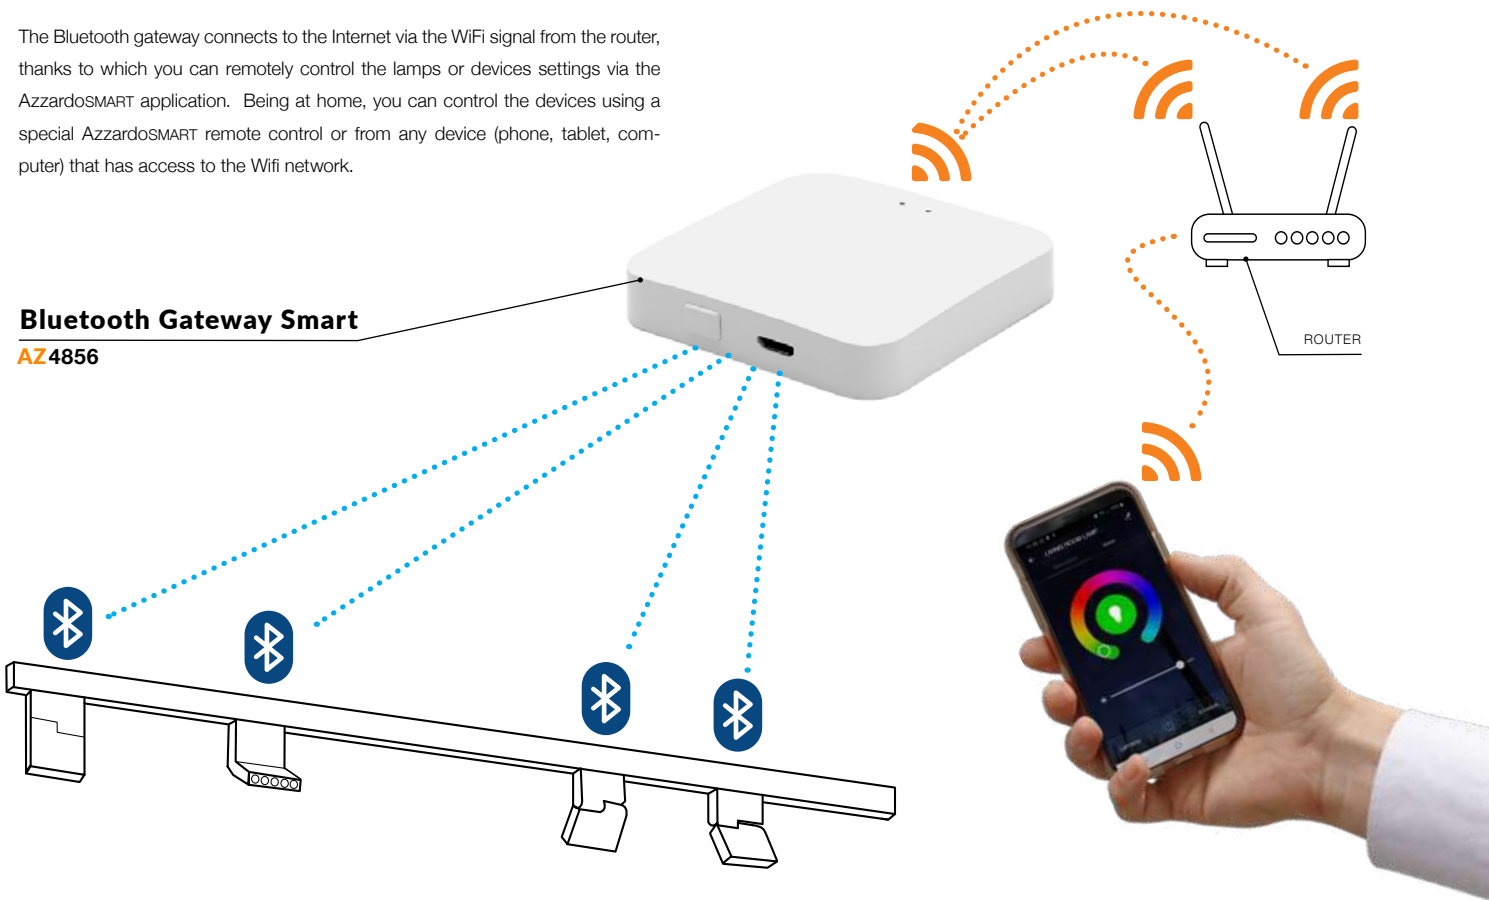

ALFA Track Magnetic 27 Cover 1m

- ALFA TRACK MAGNETIC 27 COVER 1m (BLACK) **AZ5444**
- ALFA TRACK MAGNETIC 27 COVER 1m (WHITE) **AZ5443**

The Bluetooth gateway connects to the Internet via the WiFi signal from the router, thanks to which you can remotely control the lamps or devices settings via the AzzardoSMART application. Being at home, you can control the devices using a special AzzardoSMART remote control or from any device (phone, tablet, computer) that has access to the Wifi network.

Bluetooth Gateway Smart

AZ4856

REMOTE CONTROL BLUETOOTH

Remote Control 4-Group & RGB & Bluetooth
Operating Schematic

AZ5265

*RGB CHANGE ONLY USED FOR RGB LAMPS
THE CCT LAMP CAN'T BE USE THIS BUTTON FUNCTION