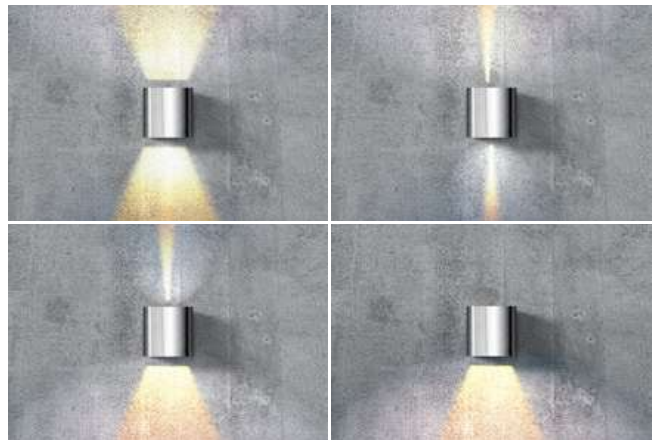

LETICIA 2 LED

LED integrated

voltage: 230V

LED 2x3W 3000K 420lm

IP54

technical

installation place

specification

beam angle: adjustable max 90°

COLOUR / NEW INDEX NO.

- DARK GRAY (DGR) **AZ2189**
- WHITE (WH) **AZ2190**
- BLACK (BK) **AZ4469**

FOUR ADJUSTABLE LIGHT ANGLE TILT 90°