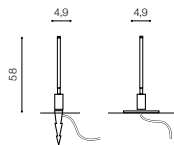

FREDO 98 IP54 4000K

voltage: 230V	LED 12W 780lm 4000K	LED integrated
IP54		
technical specification	installation:	
	beam angle: 120°	

COLOUR / NEW INDEX NO.

■ BLACK (BK) **AZ5338**