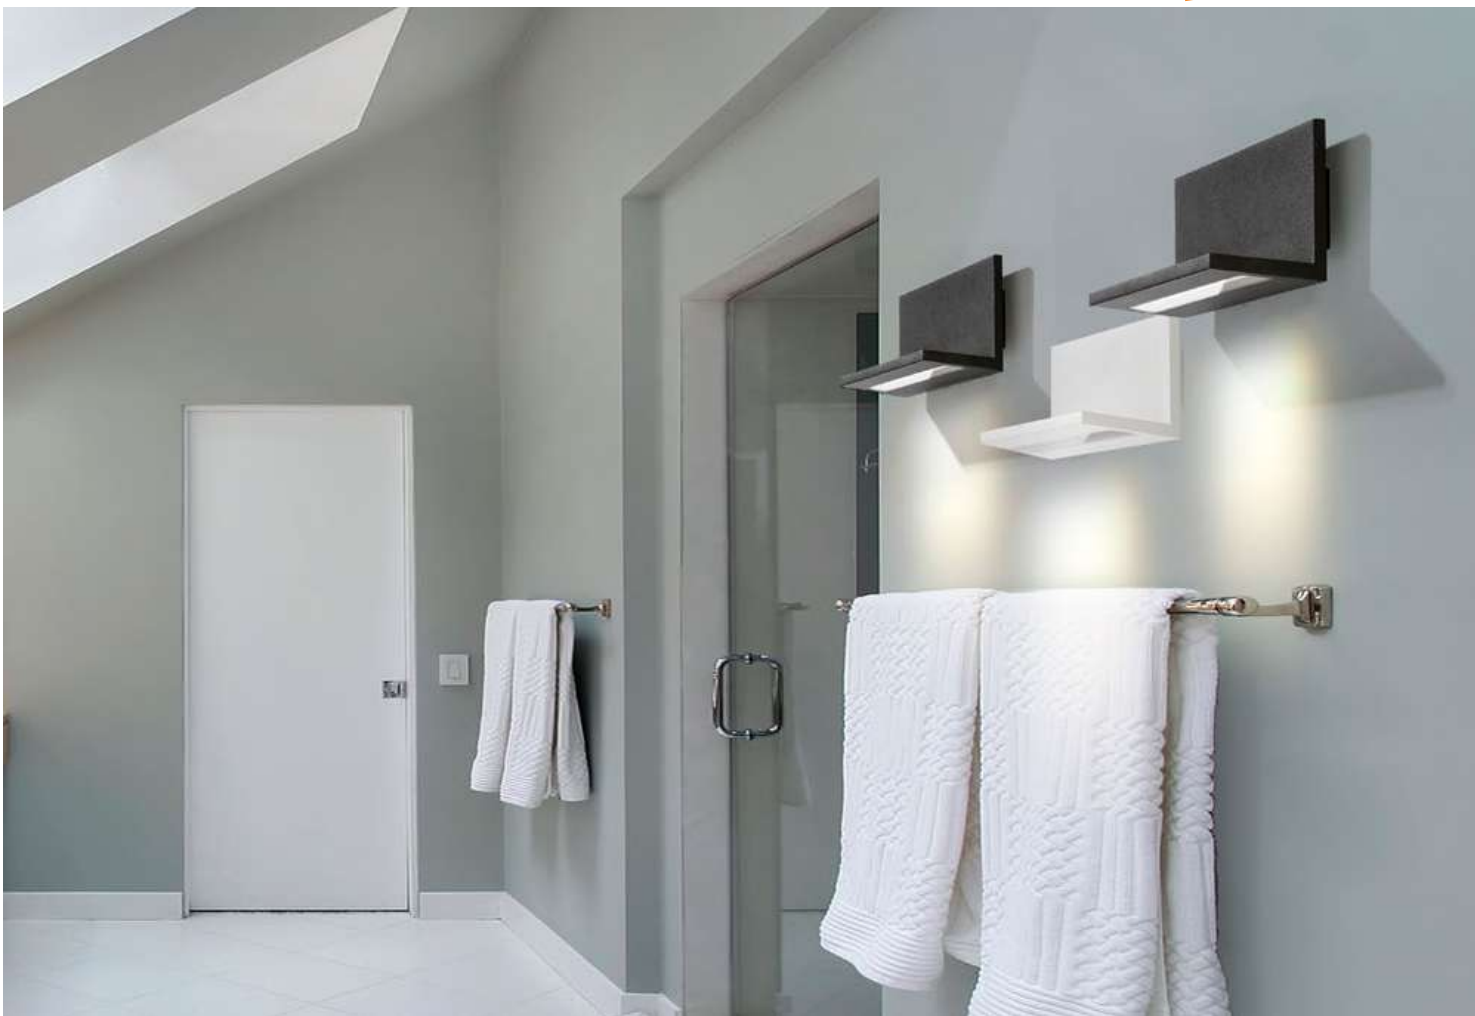

COLOUR / NEW INDEX NO.

- ☒ BLACK (BK) **AZ2204**
- ☐ WHITE (WH) **AZ2205**