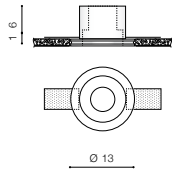

WH

HERA GIPS ROUND S

bulb not includ ☒

voltage: 230V	connect GU10 1x Max 40W
IP20	
	installation place ☒
	inlet opening Ø 10cm

COLOUR / NEW INDEX NO.

☐ WHITE (WH) **AZ3464**