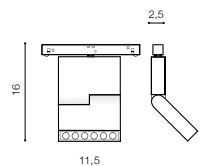

IP20

LED 12W 1300lm 4000K

technical

specification

installation: ALFA Track Magnetic – 52 or 27

beam angle: 60°

COLOUR / NEW INDEX NO.

- 3000K WHITE (WH) **AZ4622**
- 3000K BLACK (BK) **AZ4621**
- 4000K WHITE (WH) **AZ4624**
- 4000K BLACK (BK) **AZ4623**