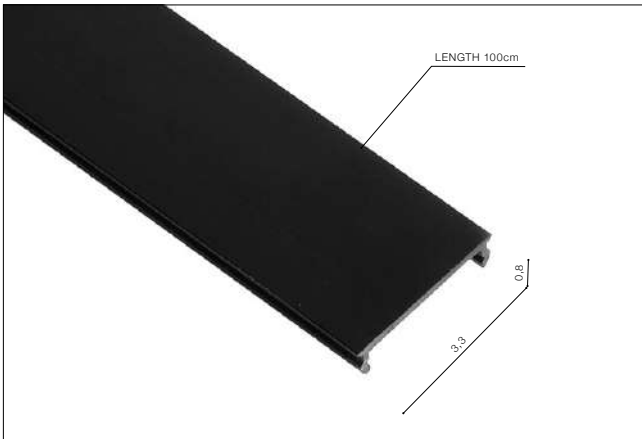

BETA TRACK MAGNETIC57 230V

Accessories for BETA Track Magnetic