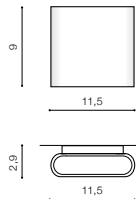

CREMONA M

LED integrated

voltage: 230V

LED 2x5W 500lm 3000K

LED

IP54

installation place

technical