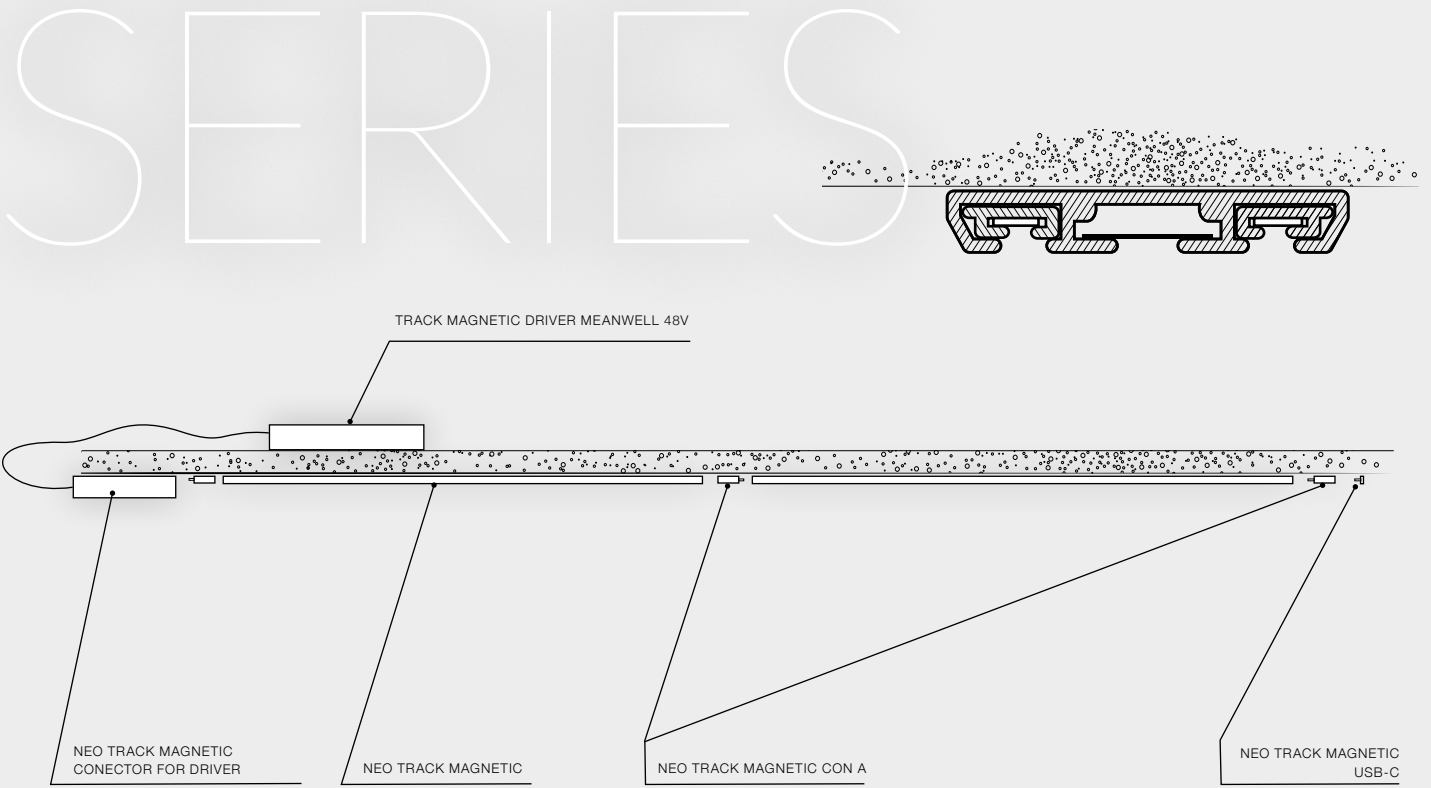

Available options for installation place (surface and pendant mounted)