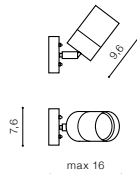

ROLF 2 500

bulb not includ ☒	
voltage: 230V	LED GU10 2x MAX 35W ☒
IP44	installation place ☐

COLOUR / NEW INDEX NO.

- BLACK (BK) **AZ4456**
- DARK GREY (DGR) **AZ4457**