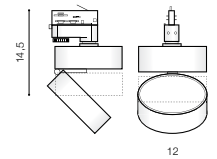

COLOUR / NEW INDEX NO.

- ☐ WHITE (WH) **AZ4548**
- ☒ BLACK (BK) **AZ4547**