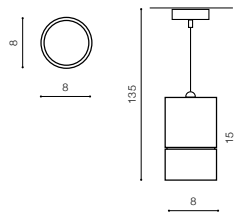

RAFFAEL

bulb not included ☒

voltage: 230V	LED connect GU10 1x Max 50W	☐
IP20	installation place	☐

COLOUR / NEW INDEX NO.

- ☒ CHROME (CH) **AZ1624**
- ☐ WHITE (WH) **AZ1623**
- ☐ GOLD (GO) **AZ1625**
- ☐ BRUSHED COPPER (BCO) **AZ1626**
- ☐ BLACK (BK) **AZ3497**