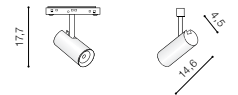

beam angle: 40°

COLOUR / NEW INDEX NO.

■ 3000K BLACK (BK) **AZ5491**

■ 4000K BLACK (BK) **AZ5492**

ALFA MAKITA II TRACK MAGNETIC 24W

3000K / 4000K

LED integrated

voltage: 48 V