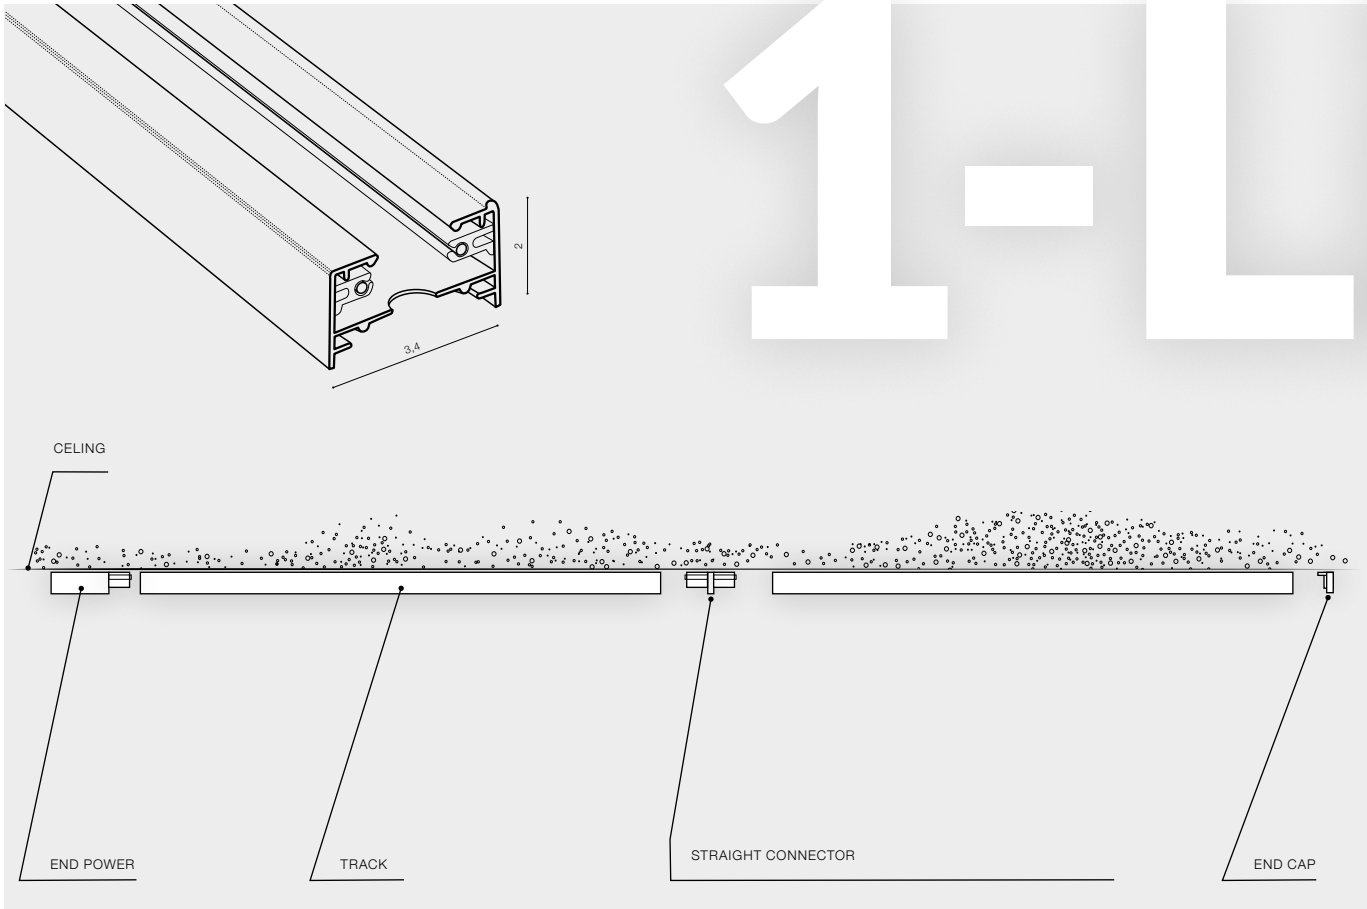

TRACK 1-LINE

2 Components for Track 1 Line

1-Li