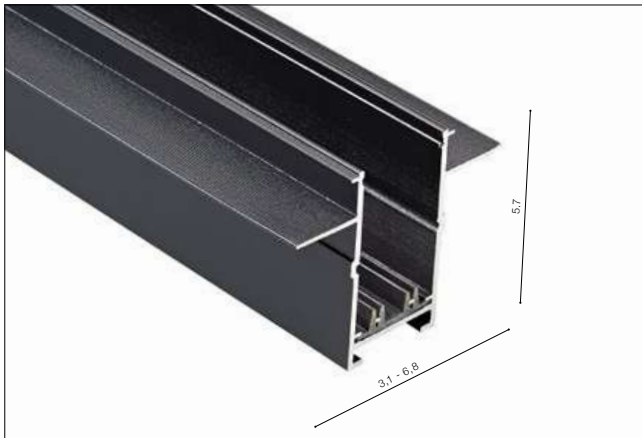

Available options for installation place – surface-mounted, flush-mounted and suspended

BETA TRACK MAGNETIC57 230V GIPS2
(1M, 2M, 3M)

- BETA TRACK MAGNETIC57 230V GIPS2 1M (BLACK) **AZ5170**
- BETA TRACK MAGNETIC57 230V GIPS2 2M (BLACK) **AZ5171**
- BETA TRACK MAGNETIC57 230V GIPS2 3M (BLACK) **AZ5172**

DESIGN PATENTED BY AZZARDO