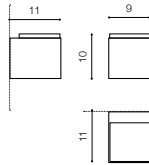

ARBAX 2

LED integrated

voltage: 230V	LED 12W 1000lm 3000K		
IP54			
technical	installation place		
specification	beam angle: 2x 60°		

COLOUR / NEW INDEX NO.

DARK GREY (DGR) **AZ4342**