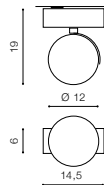

BK

JERRY 2 12V

bulb not included

voltage: 12V	connect 2x QR111 MAX 50W
IP20	dimer driver 12V – included
	installation place

COLOUR / NEW INDEX NO.

- ☐ WHITE (WH) **AZ1369**
- ☒ BLACK (BK) **AZ1368**
- ☒ CHROME (CH) **AZ1751**