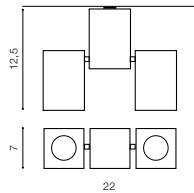

FLAVIO

220

Exposed downlights

FLAVIO

bulb not included ☒

voltage: 230V	LED connect GU10 1x Max. 50W ☒
IP20	
	installation place ☒

COLOUR / NEW INDEX NO.

☒ WHITE / BLACK (WH / BK) **AZ0791**

TILT 90°

FLAVIO 2

bulb not included ☒

voltage: 230V	LED connect GU10 2x Max. 50W ☒
IP20	
	installation place ☒

COLOUR / NEW INDEX NO.

☒ WHITE / BLACK (WH / BK) **AZ0792**

TILT 90°