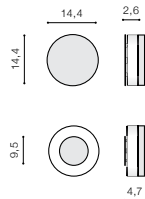

BK

ENOK SQUARE WALL 3000K / 4000K

LED integrated

voltage: 230V

LED 9W 700lm 3000K

IP54

technical

installation place

specification

beam angle: 360°

COLOUR / NEW INDEX NO.

■ 3000K BLACK (BK) **AZ4461**

■ 4000K BLACK (BK) **AZ4462**