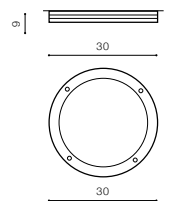

FANO SMART IP54

434 Outdoor lamps

LED integrated

voltage: 230V	LED 24W 1720lm RGB	
IP54	2600-6000K	
technical specification	installation place	
	beam angle: 120°	

COLOUR / NEW INDEX NO.

- BLACK (BK) **AZ4786**
- DARK GREY (DGR) **AZ4787**
- WHITE (WH) **AZ4788**

CCT = 2600-6000K DIMMABLE REMOTE CONTROL

LED integrated

voltage: 230V	LED 24W 1720lm RGB	
IP54	2600-6000K	
technical specification	installation place	
	beam angle: 120°	

COLOUR / NEW INDEX NO.

- BLACK (BK) **AZ4783**
- DARK GREY (DGR) **AZ4784**
- WHITE (WH) **AZ4785**

CCT = 2600-6000K DIMMABLE REMOTE CONTROL