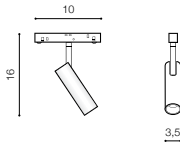

COLOUR / NEW INDEX NO.

- 3000K GOLD / BLACK (GO/BK) . . . **AZ4583**
- 3000K BLACK / BLACK (BK/BK) . . . **AZ4579**
- 3000K WHITE / BLACK (WH/BK) . . . **AZ4580**
- 4000K BLACK / BLACK (BK/BK) . . . **AZ4581**
- 4000K WHITE / BLACK (WH/BK) . . . **AZ4582**