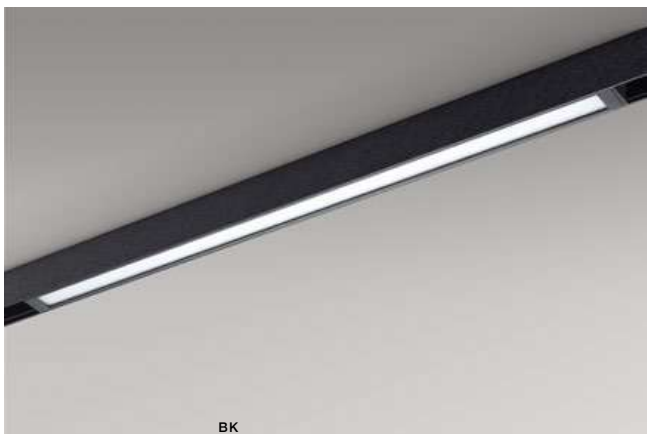

BK

BETA SAGA 230V TRACK MAGNETIC 27W

3000K/4000K LED integrated

voltage: 230V	LED 27W 947lm 3000K dimmable	LED
IP20	LED 27W 1215lm 4000K dimmable	
technical specification	installation: BETA Track Magnetic 230V	☐
	beam angle: 120°	☐

COLOUR / NEW INDEX NO.

- 3000K BLACK (BK) . . . . . **AZ5192** ↔
- 4000K BLACK (BK) . . . . . **AZ5216** ↔