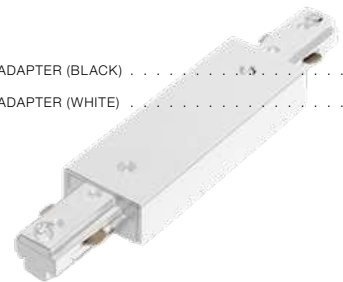

Track 1-Line Electric Adapter

- ☒ TRACK 1-LINE ELECTRIC ADAPTER (BLACK) **AZ4749**
- ☐ TRACK 1-LINE ELECTRIC ADAPTER (WHITE) **AZ4748**