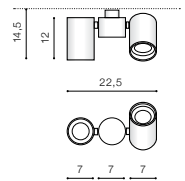

MAKALU 2

bulb not included

voltage: 230V	connect GU10 2x Max 50W
IP20	
	installation place

COLOUR / NEW INDEX NO.

- BLACK (BK) **AZ4212**
- WHITE (WH) **AZ4213**

BK