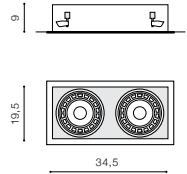

BK/BK

BK/BK

WH/WH

WH/WH

WH/BK

WH/BK