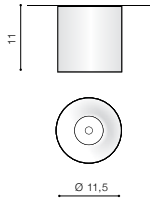

- BLACK (BK) **AZ4156**
- WHITE (WH) **AZ4155**
- GOLD (GO) **AZ4157**

MANE 30W DIMM

LED integrated

voltage: 230V	LED 30W DIMM 2400lm 3000K	
IP20		
technical specification	installation place	<input type="checkbox"/>
	beam angle: 23°	<input type="checkbox"/>