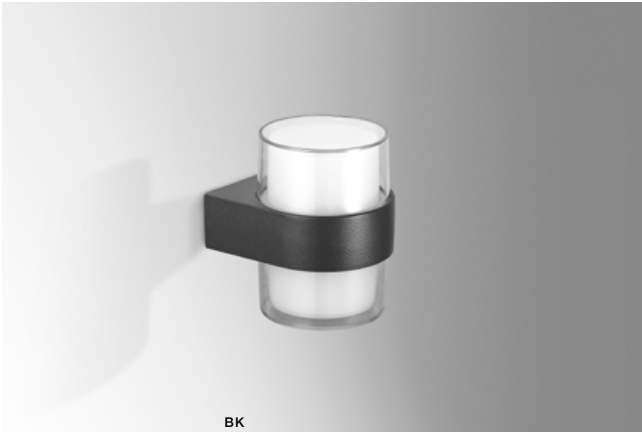

LARS IP54

470 Outdoor lamps

LARS ROUND WALL 3000K / 4000K LED integrated

voltage: 230V	LED 13W 1000lm 3000K		LED
IP54	LED 13W 1000lm 4000K		
technical	installation place		
specification	beam angle: 2x 180°		

COLOUR / NEW INDEX NO.

- 3000K BLACK (BK) **AZ4504**
- 4000K BLACK (BK) **AZ4505**