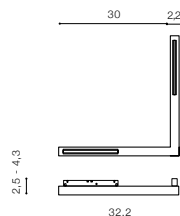

BK

ALFA SAGA II TRACK MAGNETIC CORNER B 25W		LED integrated	
CCT BLUETOOTH		LED	
voltage: 48 V		LED 25W 1300lm	☐
IP20		3000K - 6000K dimm	
technical		installation place: Alfa Track Magnetic	☐
specification		beam angle: 120°	

COLOUR / NEW INDEX NO.

■ BLACK (BK) **AZ5515**