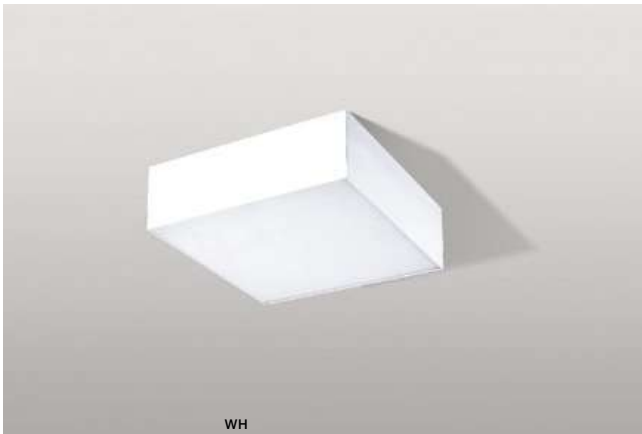

MONZA II SQUARE

268 Exposed downlights

MONZA II S 17 3000K/ 4000K

LED integrated

voltage: 230V	LED 18W 1890lm 3000K		
IP20	LED 18W 1940lm 4000K		
technical	installation place		
specification	beam angle: 120°		

COLOUR / NEW INDEX NO.

- 3000K BLACK (BK) **AZ3682**
- 4000K WHITE (WH) **AZ3685**
- 4000K BLACK (BK) **AZ3684**