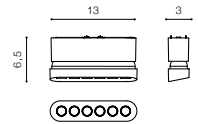

LED

technical

installation: NEO Track Magnetic

specification

beam angle: 33°

COLOUR / NEW INDEX NO.

■ BLACK (BK) **AZ5121**

NEO SERIE 140 TRACK MAGNETIC CCT BLUETOOTH