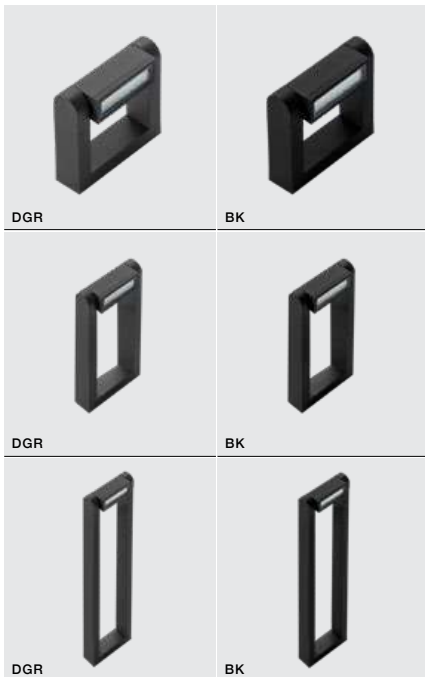

FRAME 70

LED integrated

voltage: 230V	LED 8W 800lm 3000K	
IP54		
technical specification	installation place	
	beam angle: 90°	

COLOUR / NEW INDEX NO.

- BLACK (BK) **AZ4305**
- DARK GREY (DGR) **AZ2130**