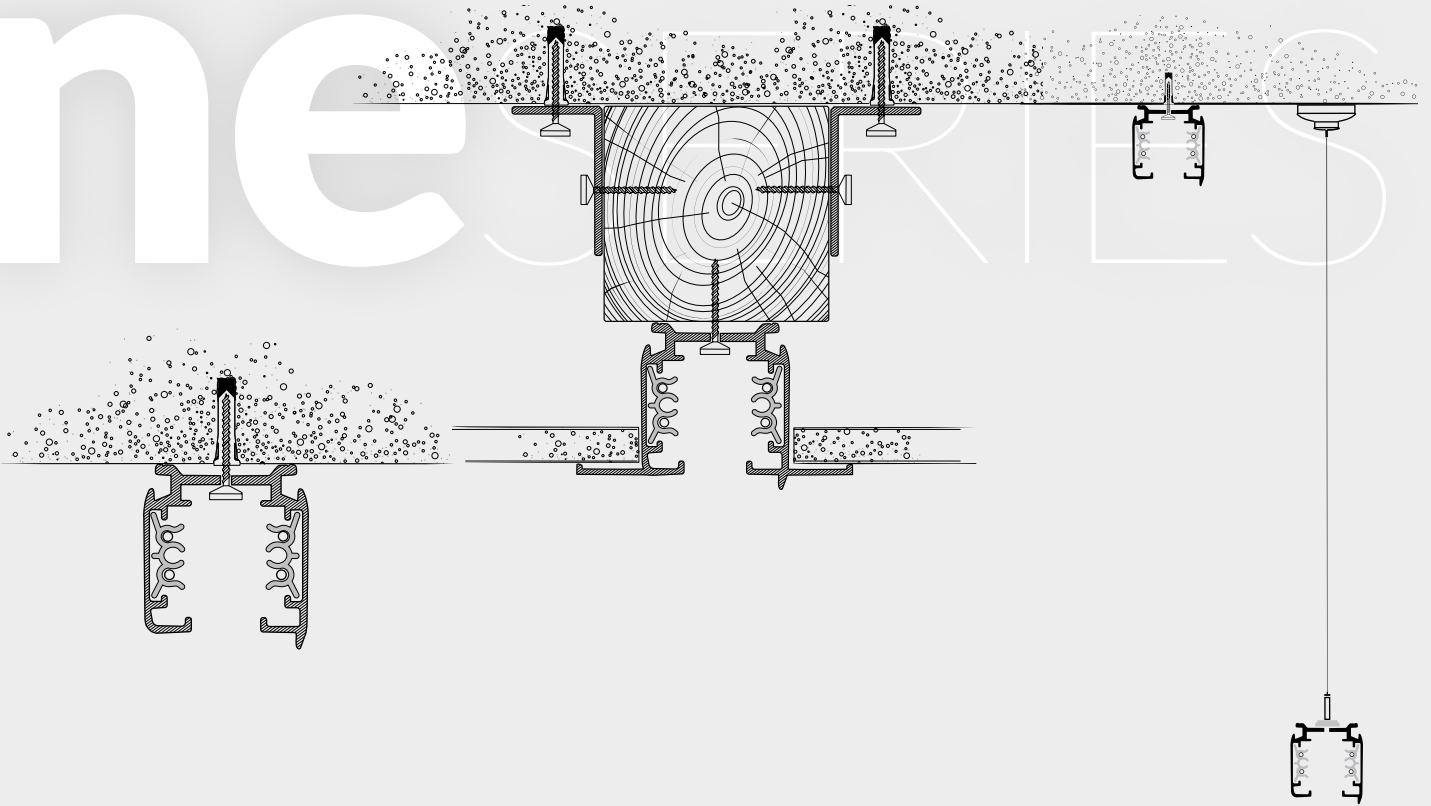

Available options for installation place – surface-mounted, flush-mounted and suspended

TRACKS GIPS (1m, 2m, 3m)

- TRACK GIPS 1m (BLACK) **AZ4290**
- TRACK GIPS 1m (WHITE) **AZ4289**
- TRACK GIPS 2m (BLACK) **AZ4292**
- TRACK GIPS 2m (WHITE) **AZ4291**
- TRACK GIPS 3m (BLACK) **AZ4294**
- TRACK GIPS 3m (WHITE) **AZ4293**