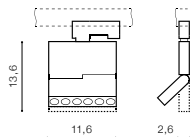

IP20

technical

installation place: Track Electric 3 Line

specification

beam angle: 60°

COLOUR / NEW INDEX NO.

- WHITE (WH) **AZ3490**
- BLACK (BK) **AZ3491**

NAMING OF BASIC ACCESSORIES FOR TRACK MAGNETIC SYSTEM - ALFA