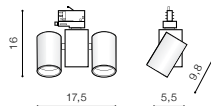

COLOUR / NEW INDEX NO.

- ☒ BLACK (BK) **AZ4443**
- ☐ WHITE (WH) **AZ4442**