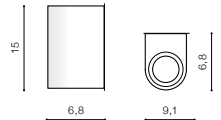

COLOUR / NEW INDEX NO.

- DARK GREY (DGR) **AZ2178**
- WHITE (WH) **AZ2177**
- BLACK (BK) **AZ4266**

JAKE WALL 2 IP54

bulb not includ

voltage: 230V	GU10 2x MAX 35W <input type="checkbox"/>
IP54	installation place <input type="checkbox"/>