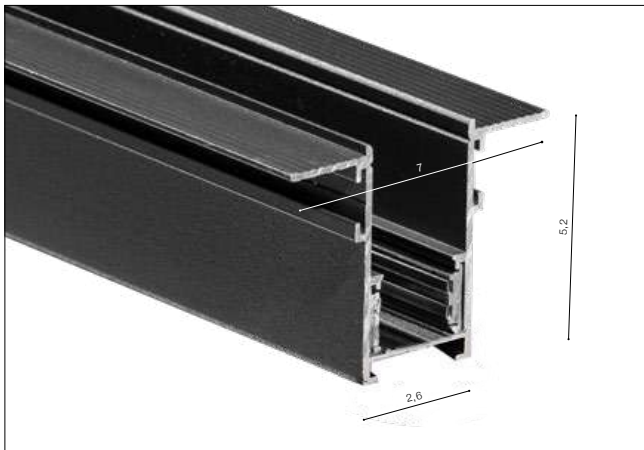

Available options for installation place – surface-mounted, flush-mounted and suspended

ALFA Track Magnetic 52 Gips1 (1m, 1,5m, 2m, 3m) WITH END CAP 2x (All included)

- ☒ ALFA TRACK MAGNETIC 52 GIPS1 1m (BLACK) **AZ4863**
- ☐ ALFA TRACK MAGNETIC 52 GIPS1 1m (WHITE) **AZ5457**
- ☒ ALFA TRACK MAGNETIC 52 GIPS1 1,5m (BLACK) **AZ4864**
- ☐ ALFA TRACK MAGNETIC 52 GIPS1 1,5m (WHITE) **AZ5458**
- ☒ ALFA TRACK MAGNETIC 52 GIPS1 2m (BLACK) **AZ4865**
- ☐ ALFA TRACK MAGNETIC 52 GIPS1 2m (WHITE) **AZ5453**
- ☒ ALFA TRACK MAGNETIC 52 GIPS1 3m (BLACK) **AZ5455**
- ☐ ALFA TRACK MAGNETIC 52 GIPS1 3m (WHITE) **AZ5454**