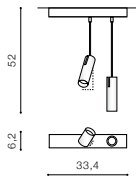

LENS 2 SQUARE

bulb not included ☒

voltage: 230V	LED GU10 2xMax 35W	☐
IP20		☐
	installation place	☐

COLOUR / NEW INDEX NO.

- ☐ WHITE / WHITE (WH/WH) **AZ3519**
- ☒ BLACK / BLACK (BK/BK) **AZ3520**
- ☒ BLACK / GOLD (BK/GO) **AZ3521**

DESIGN PATENTED BY AZZARDO TILT 90° ROTATION 360°