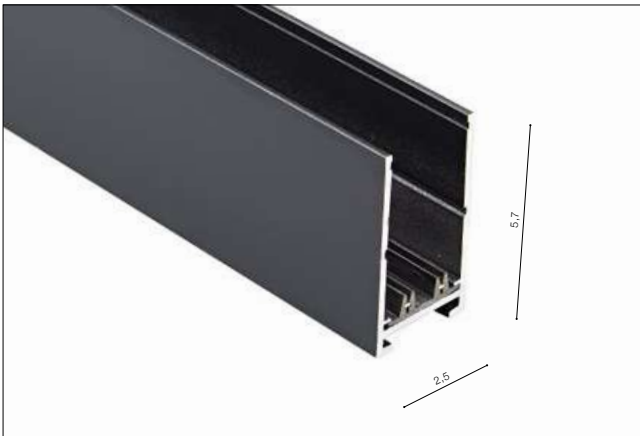

Example of the connection between track

BETA TRACK MAGNETIC57 230V (1M, 2M, 3M)

- BETA TRACK MAGNETIC57 230V 1M (BLACK) **AZ5139**
- BETA TRACK MAGNETIC57 230V 1M (WHITE) **AZ5140**
- BETA TRACK MAGNETIC57 230V 2M (BLACK) **AZ5241**
- BETA TRACK MAGNETIC57 230V 2M (WHITE) **AZ5242**
- BETA TRACK MAGNETIC57 230V 3M (BLACK) **AZ5143**
- TRACK MAGNETIC57 230V 3M (WHITE) **AZ5144**

DESIGN PATENTED BY AZZARDO