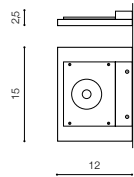

LAMBDA

LED integrated ☒

voltage: 230V

LED 10W 850lm 3000K

LED

IP20

technical

installation place

specification

beam angle: 90°

COLOUR / NEW INDEX NO.

- ☒ BLACK (BK) **AZ3346**
- ☐ WHITE (WH) **AZ3345**