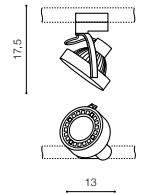

JERRY TRACK

32 Track 3 Line

JERRY TRACK 3 LINE ES111

bulb not included ☐

voltage: 230V	connect 1x ES111 MAX 50W
IP20	installation place: track 3 x line ☐

COLOUR / NEW INDEX NO.

- GOLD (GO) **AZ5237**
- WHITE (WH) **AZ2459**
- BLACK (BK) **AZ2458**