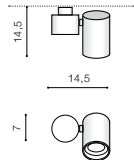

MAKALU

210 Exposed downlights

MAKALU 1

bulb not included

voltage: 230V	connect GU10 1x Max 50W
IP20	
	installation place

COLOUR / NEW INDEX NO.

- BLACK (BK) **AZ4210**
- WHITE (WH) **AZ4211**

MAKALU 2

bulb not included

voltage: 230V	connect GU10 2x Max 50W
IP20	
	installation place

COLOUR / NEW INDEX NO.

- BLACK (BK) **AZ4212**
- WHITE (WH) **AZ4213**

MAKALU 3

bulb not included

voltage: 230V	connect GU10 3x Max 50W
IP20	
	installation place

COLOUR / NEW INDEX NO.

- BLACK (BK) **AZ4214**
- WHITE (WH) **AZ4215**