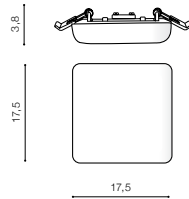

WH

LAMIR R 17 DIMM IP44 3000K / 4000K + REMOTE CONTROL

LED integrated

voltage: 230V

LED 22W DIMM 1800lm 3000K

IP44

LED 22W DIMM 1800lm 4000K

technical specification

installation place ☐ adjust.inlet: 7,4÷15,1cm
beam angle: 120°

COLOUR / NEW INDEX NO.

- ☐ 3000K WHITE (WH) **AZ4387**
- ☐ 4000K WHITE (WH) **AZ4392**