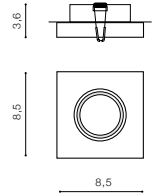

SAVIO

370 Downlights

SAVIO ROUND

bulb not includ ☒

voltage: 230V	connect GU10 1x Max 50W ☒
IP20	
	installation place ☒
	inlet opening Ø 5,8cm

COLOUR / NEW INDEX NO.

☒ ACRYL (ACR) **AZ2779**

SAVIO SQUARE

bulb not includ ☒

voltage: 230V	connect GU10 1x Max 50W ☒
IP20	
	installation place ☒
	inlet opening Ø 5,8cm

COLOUR / NEW INDEX NO.

☒ ACRYL (ACR) **AZ2778**