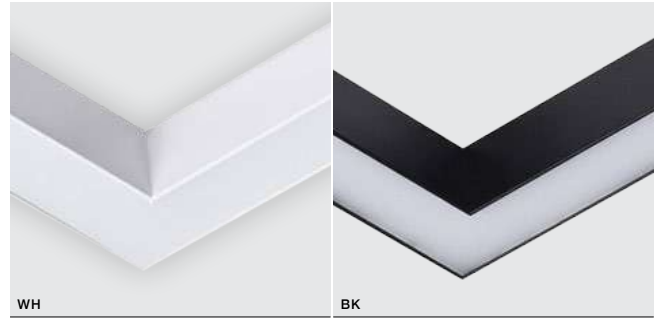

ALFA SAGA TRACK MAGNETIC CORNER