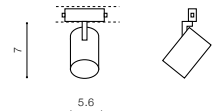

BETA GARY 230V TRACK MAGNETIC57 GU10

106 Track Magnetic System – BETA

BETA GARY 230V TRACK MAGNETIC GU10

bulb not included

voltage: 230V	GU10 1x MAX 50W	
IP20	installation: BETA Track Magnetic 230V	

COLOUR / NEW INDEX NO.

- BLACK (BK) **AZ5207**
- WHITE (WH) **AZ5208**