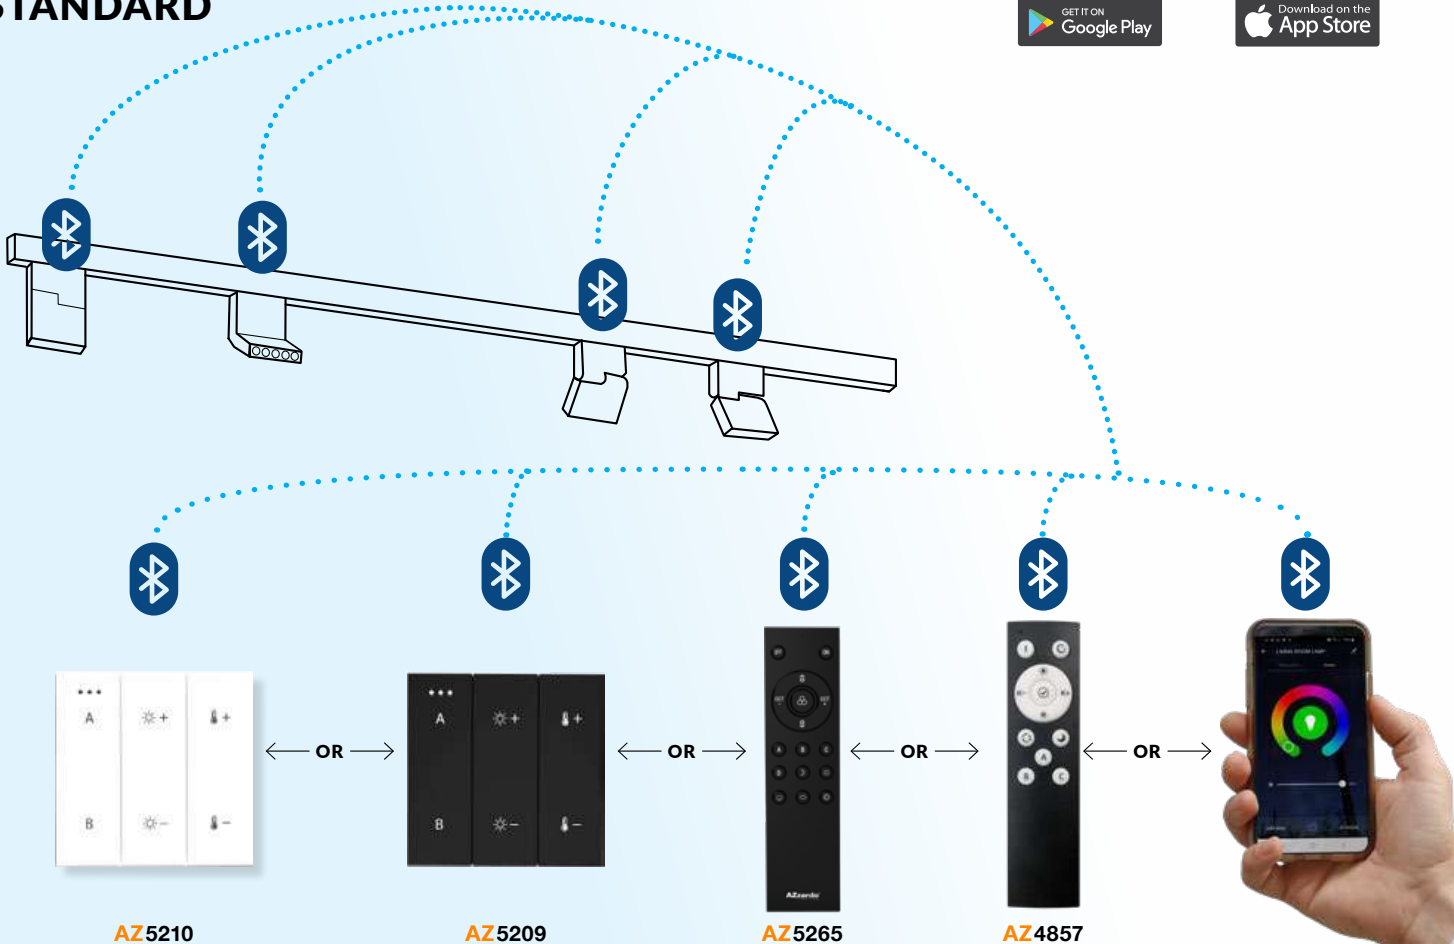

Switch Panel Remote Control 2-Group Bluetooth Bk

Operating Schematic

AZ5209

Switch Panel Remote Control 2-Group Bluetooth

☐ SWITCH PANEL REMOTE CONTROL 2-GROUP BLUETOOTH (WH) AZ5210

DOWNLOAD THE APP

STANDARD