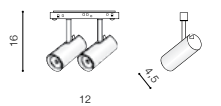

ALFA MAKITA TRACK MAGNETIC CCT BLUETOOTH

58 Track Magnetic System – ALFA

ALFA MAKITA TRACK MAGNETIC 7W CCT BLUETOOTH LED integrated

voltage: 48V	LED 7W 550lm CCT		
IP20	installation: ALFA Track Magnetic – 52 or 27		
technical specification	beam angle: 40°		

COLOUR / NEW INDEX NO.

- ☒ SAND BLACK (BK) **AZ4836**
- ☐ WHITE (WH) **AZ4837**

ALFA MAKITA 2 TRACK MAGNETIC 2X 7W CCT BLUETOOTH LED integrated

voltage: 48V	LED 2x 7W 550lm CCT		
IP20	installation: ALFA Track Magnetic – 52 or 27		
technical specification	beam angle: 40°		

COLOUR / NEW INDEX NO.

- ☒ SAND BLACK (BK) **AZ4838**
- ☐ WHITE (WH) **AZ4839**