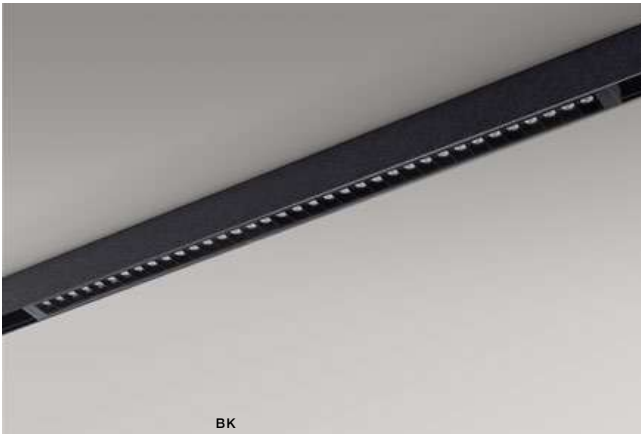

ALFA KIRA II TRACK MAGNETIC 18W
3000K / 4000K LED integrated

voltage: 48V	LED 18W 2060lm 3000K		LED
IP20	LED 18W 2060lm 4000K		
technical specification	installation place: Alfa Track Magnetic	☐	☐
	beam angle: 50°		

COLOUR / NEW INDEX NO.

- 3000K BLACK (BK) **AZ5473**
- 4000K BLACK (BK) **AZ5474**