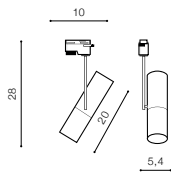

COLOUR / NEW INDEX NO.

- ☒ BLACK (BK) **AZ4654**
- ☐ WHITE (WH) **AZ4655**