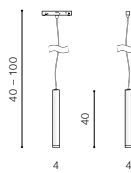

ALFA CYRUS TRACK MAGNETIC CCT BLUETOOTH

68 Track Magnetic System – ALFA

ALFA CYRUS TRACK MAGNETIC 6W		LED integrated
CCT BLUETOOTH		
voltage: 48 V	LED 6W 620lm 3000K - 6000K dimm	LED
IP20	QR code	
technical specification	installation place: Alfa Track Magnetic	<input type="checkbox"/>
	beam angle: 28°	<input type="checkbox"/>