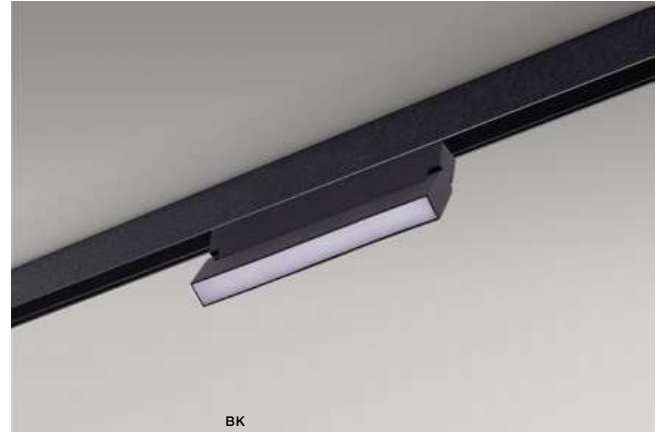

ALFA SARI TRACK MAGNETIC 6W

3000K / 4000K

LED integrated

voltage: 48 V

LED 6W 250lm 3000K

IP20

LED 6W 250lm 4000K

technical

installation place: Alfa Track Magnetic

specification

beam angle: 100°

COLOUR / NEW INDEX NO.

- 3000K BLACK (BK) **AZ5487**
- 4000K BLACK (BK) **AZ5488**