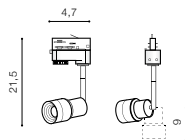

LUMI FLEX TRACK 3 LINE 3000K