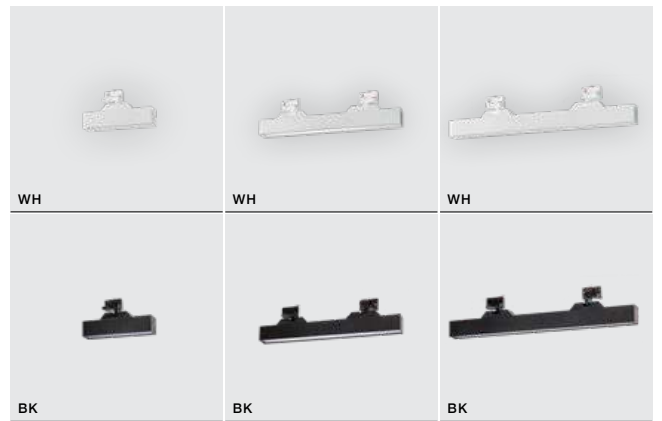

LINNEA TRACK CCT SWITCH

36 Track 3 Line

voltage: 230V	LED 12W 700lm		LED
IP20	3000K | 4000K | 5000K CCT		
technical specification	installation: Track 3 Line		
	beam angle: 120°		

COLOUR / NEW INDEX NO.

- ☐ WHITE (WH) **AZ4564**
- ☒ BLACK (BK) **AZ4563**

voltage: 230V	LED 24W 1400lm		LED
IP20	3000K | 4000K | 5000K CCT		
technical specification	installation: Track 3 Line		
	beam angle: 120°		

COLOUR / NEW INDEX NO.

- ☐ WHITE (WH) **AZ4566**
- ☒ BLACK (BK) **AZ4565**

voltage: 230V	LED 36W 2000lm		LED
IP20	3000K | 4000K | 5000K CCT		
technical specification	installation: Track 3 Line		
	beam angle: 120°		

COLOUR / NEW INDEX NO.

- ☐ WHITE (WH) **AZ4568**
- ☒ BLACK (BK) **AZ4567**