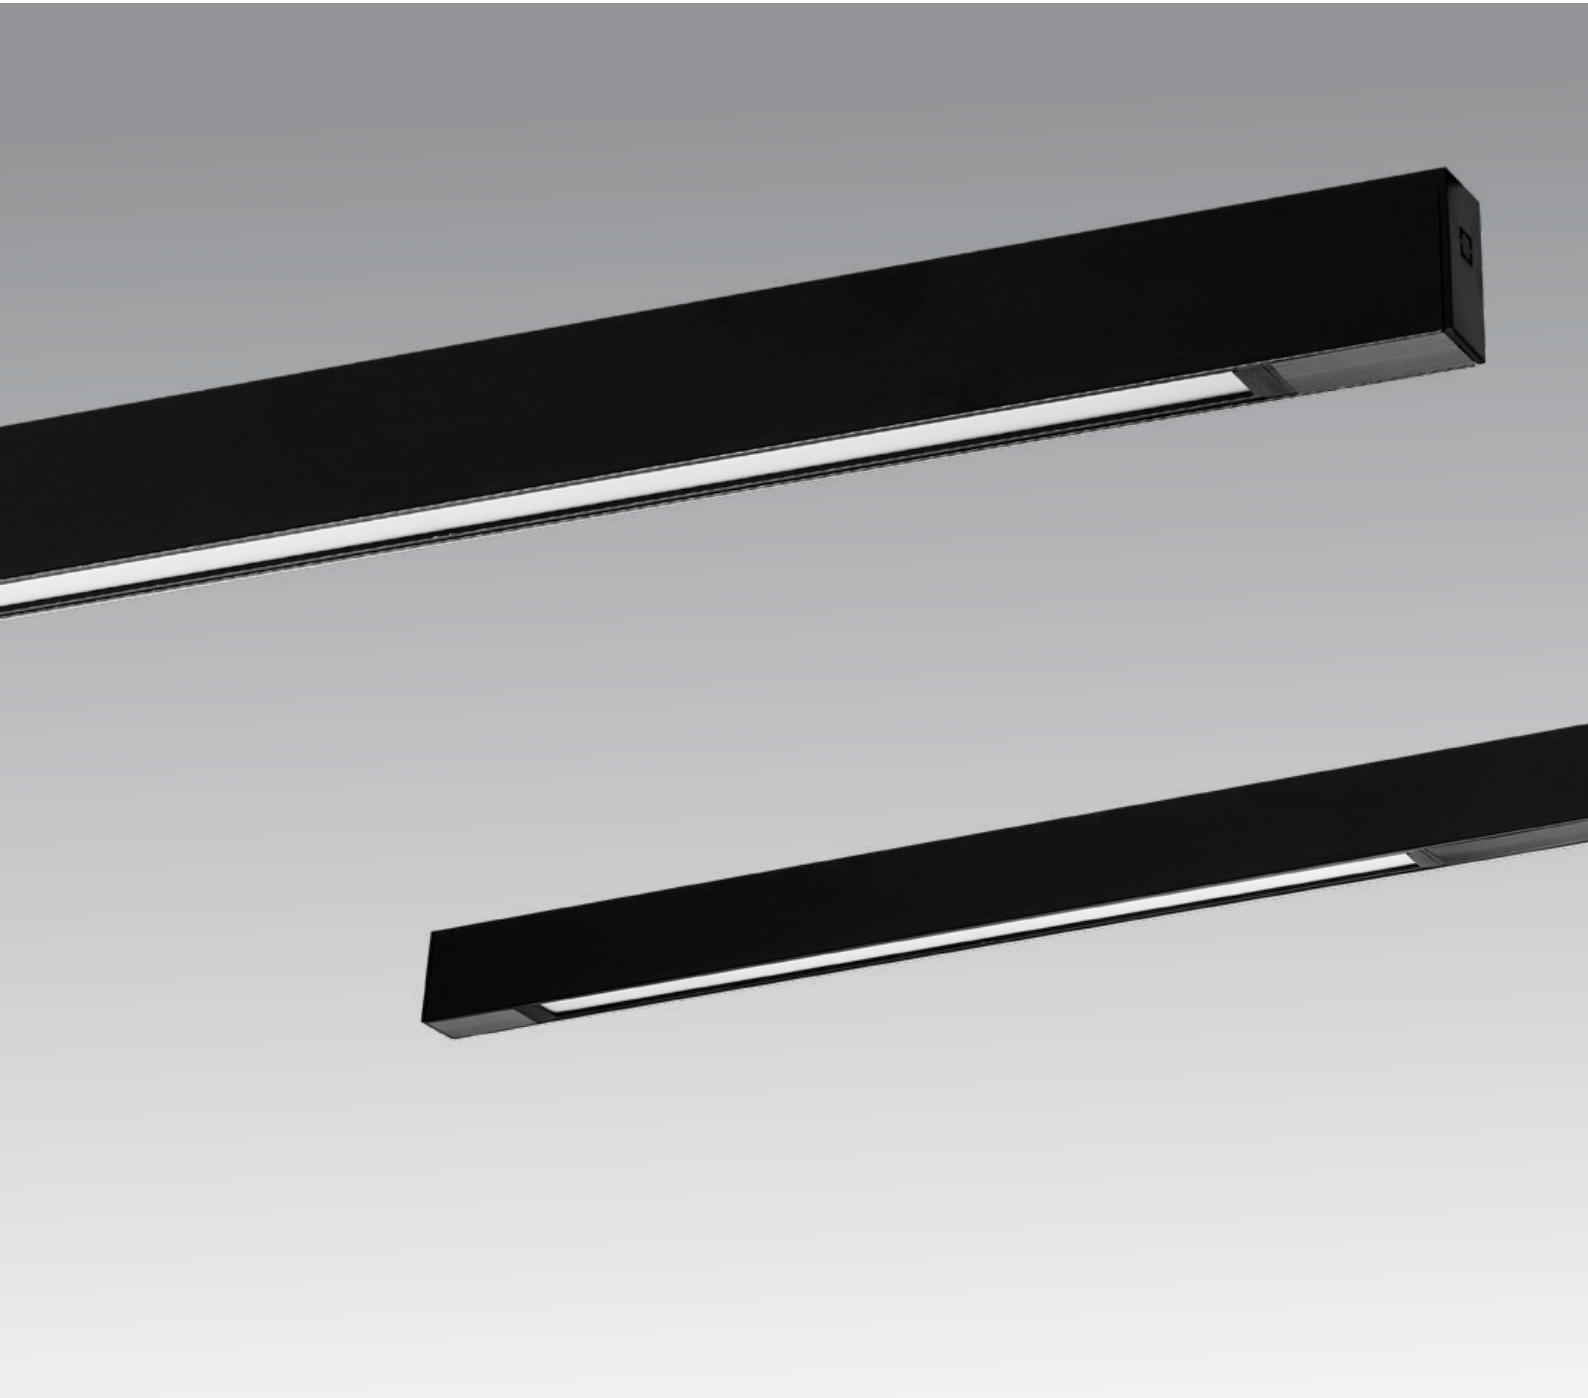

BETA TRACK MAGNETIC57 SAGA SET

126

Sets for Track Magnetic