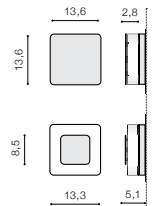

ENOK ROUND WALL 3000K

LED integrated

voltage: 230V

LED 9W 700lm 3000K

IP54

technical

installation place

specification

beam angle: 360°

COLOUR / NEW INDEX NO.

■ 3000K DARK GREY (DGR) **AZ4460**

ENOK SQUARE WALL 3000K / 4000K

LED integrated

voltage: 230V

LED 9W 700lm 3000K

IP54

technical

installation place

specification

beam angle: 360°

COLOUR / NEW INDEX NO.

■ 3000K BLACK (BK) **AZ4461**

■ 4000K BLACK (BK) **AZ4462**

2 IN 1

THERE ARE 2 TYPES OF FRONT COVER FOR THE LAMP INCLUDED.
THANKS TO MAGNETIC FIXING SYSTEM THEY CAN BE EASILY CHANGED OR REMOVED COMPLETELY.