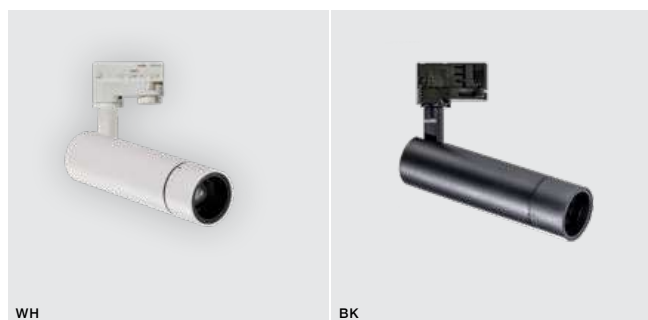

GALILEO TRACK 3 LINE 15W 3000K

LED integrated ☒

voltage: 230V

LED 15W 1200lm 3000K

IP20

technical

installation place: Track 3 Line ☒

specification

beam angle: 12°÷ 35° ☒

COLOUR / NEW INDEX NO.

- ☐ WHITE (WH) **AZ4066**
- ☒ BLACK (BK) **AZ4067**

12° 35°

WH

BK