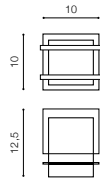

BLAS

bulb not includ ☒

voltage: 230V	connect G9 1x Max 40W ☐
IP20	installation place ☐

COLOUR / NEW INDEX NO.

■ BLACK (BK) **AZ3069**