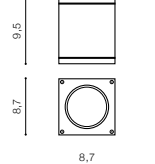

bulb not includ ☒	
voltage: 230V	GU10 2x MAX 35W ☐
IP54	
	installation place ☐

COLOUR / NEW INDEX NO.

- ☒ DARK GREY (DGR) **AZ3319**
- ☒ BLACK (BK) **AZ3320**
- ☐ WHITE (WH) **AZ4316**

bulb not includ ☒	
voltage: 230V	GU10 1x MAX 35W ☐
IP54	
	installation place ☐

COLOUR / NEW INDEX NO.

- ☒ DARK GREY (DGR) **AZ3323**
- ☐ WHITE (WH) **AZ3324**
- ☒ BLACK (BK) **AZ4270**