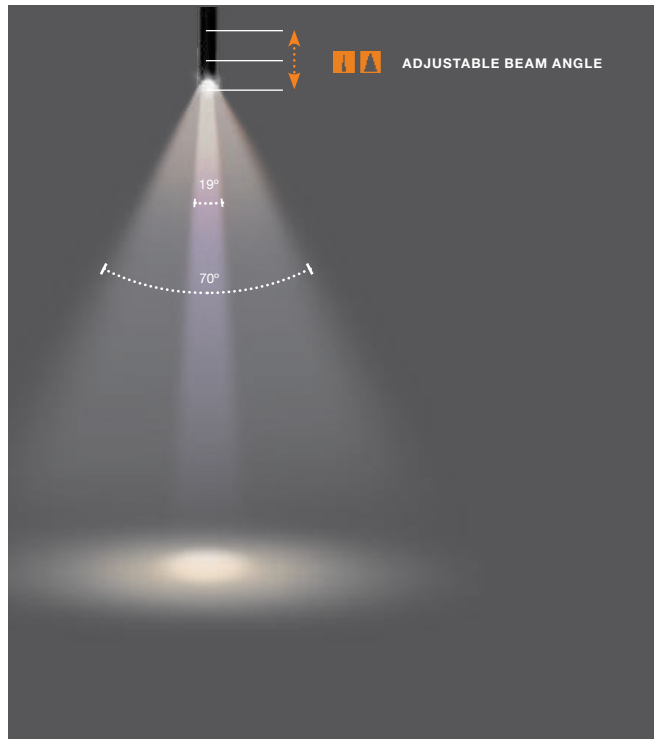

LUMI TRACK

28 Track 3 Line

LED integrated

voltage: 230V	LED 5W 500lm 3000K	
IP20		
technical specification	installation: Track 3 Line	
	adjustable beam angle: 19°÷ 70°	

COLOUR / NEW INDEX NO.

- ☐ WHITE FINISH SHINING (WH) **AZ4558**
- ☒ BLACK FINISH SHINING (BK) **AZ4557**

LED integrated

voltage: 230V	LED 5W 500lm 3000K	
IP20		
technical specification	installation: Track 3 Line	
	adjustable beam angle: 19°÷ 70°	

COLOUR / NEW INDEX NO.

- ☐ WHITE FINISH SHINING (WH) **AZ4560**
- ☒ BLACK FINISH SHINING (BK) **AZ4559**