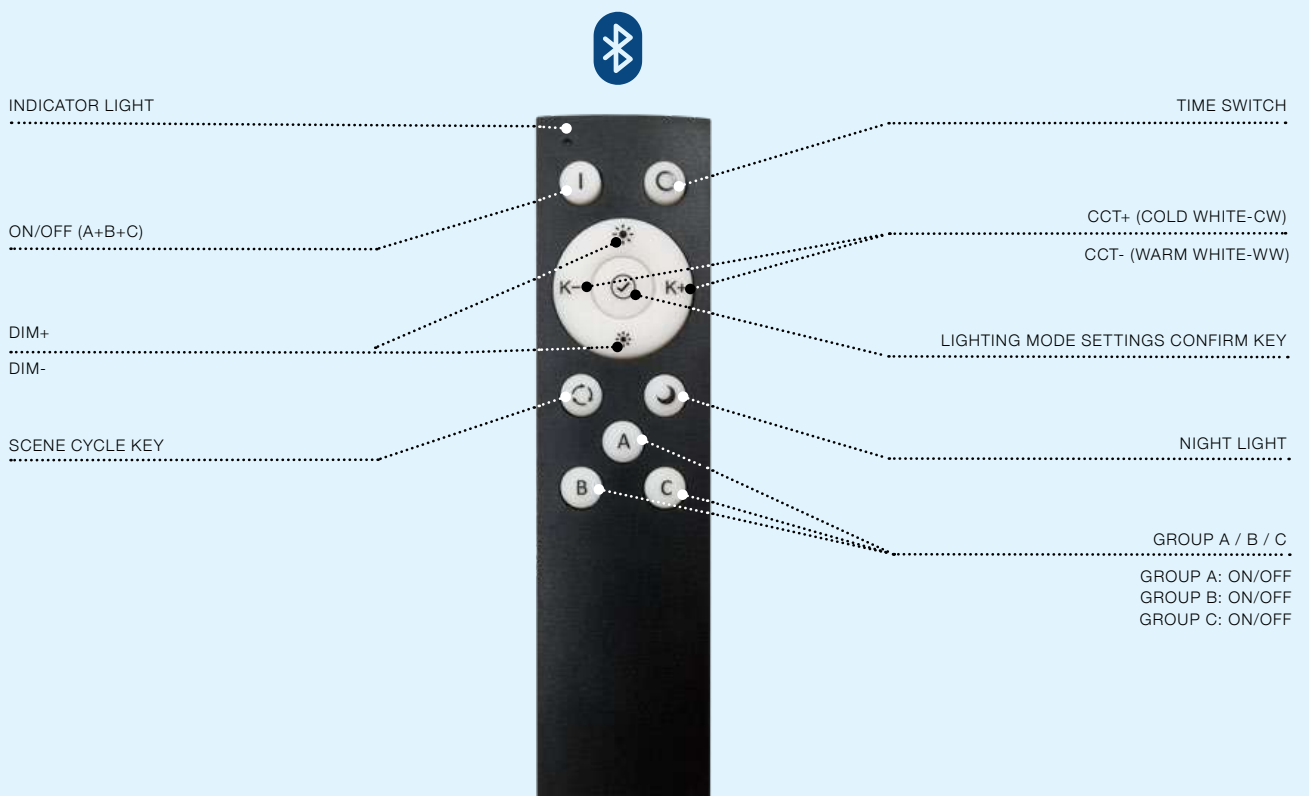

Remote Control 3 Group Operating Schematic

AZ4857