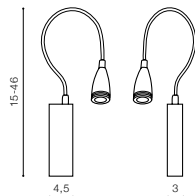

COLOUR / NEW INDEX NO.

- ☐ WHITE (WH) **AZ1547**
- ☒ BLACK (BK) **AZ1548**
- ☒ CHROME (CH) **AZ1546**