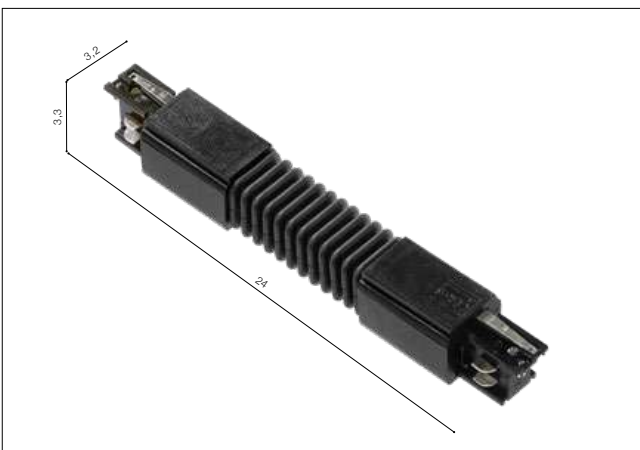

Ceiling Plate + Wire

- ☒ CEILING PLATE + WIRE (BLACK) **AZ4780**
- ☐ CEILING PLATE + WIRE (WHITE) **AZ4782**