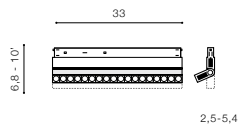

ALFA CYRUS TRACK MAGNETIC

82 Track Magnetic System – ALFA

ALFA CYRUS TRACK MAGNETIC 6W
3000K / 4000K LED integrated

voltage: 48 V	LED 6W 620lm 3000K	
IP20	LED 6W 620lm 4000K	
technical specification	installation place: Alfa Track Magnetic ☐	
	beam angle: 28°	

COLOUR / NEW INDEX NO.

- 4000K BLACK (BK) **AZ5481**
- 3000K BLACK (BK) **AZ5482**

ALFA CYRUS TRACK MAGNETIC 12W
3000K / 4000K LED integrated

voltage: 48 V	LED 12W 1060lm 3000K	
IP20	LED 12W 1060lm 4000K	
technical specification	installation place: Alfa Track Magnetic ☐	
	beam angle: 28°	

COLOUR / NEW INDEX NO.

- 4000K BLACK (BK) **AZ5483**
- 3000K BLACK (BK) **AZ5484**

ALFA CYRUS TRACK MAGNETIC 18W
3000K / 4000K LED integrated

voltage: 48 V	LED 18W 1640lm 3000K	
IP20	LED 18W 1640lm 4000K	
technical specification	installation place: Alfa Track Magnetic ☐	
	beam angle: 28°	

COLOUR / NEW INDEX NO.

- 4000K BLACK (BK) **AZ5485**
- 3000K BLACK (BK) **AZ5486**