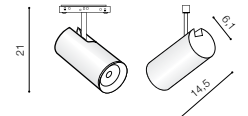

ALFA MAKITA II TRACK MAGNETIC CCT BLUETOOTH

60 Track Magnetic System – ALFA

ALFA MAKITA II TRACK MAGNETIC 12W CCT BLUETOOTH LED integrated

voltage: 48 V	LED 12W 750lm 3000K - 6000K dimm	LED		
IP20	installation place: Alfa Track Magnetic	☐		
technical specification			beam angle: 40°	☐

COLOUR / NEW INDEX NO.

■ BLACK (BK) **AZ5512**

ALFA MAKITA II TRACK MAGNETIC 24W CCT BLUETOOTH LED integrated

voltage: 48 V	LED 24W 1750lm 3000K - 6000K dimm	LED		
IP20	installation place: Alfa Track Magnetic	☐		
technical specification			beam angle: 40°	☐

COLOUR / NEW INDEX NO.

■ BLACK (BK) **AZ5513**