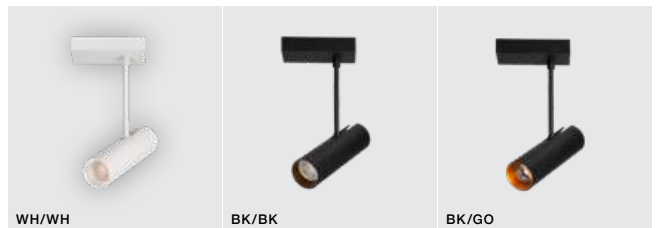

LENS SQUARE

208 Exposed downlights

LENS SQUARE

bulb not included ☒

voltage: 230V	LED GU10 1xMax 35W	☐
IP20		☐
	installation place	☐

COLOUR / NEW INDEX NO.

- ☒ WHITE / WHITE (WH/WH) **AZ3513**
- ☒ BLACK / BLACK (BK/BK) **AZ3514**
- ☒ BLACK / GOLD (BK/GO) **AZ3515**

DESIGN PATENTED BY AZZARDO