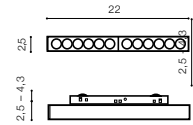

ALFA KIRA II TRACK MAGNETIC CCT BLUETOOTH

Track Magnetic System – ALFA

ALFA KIRA II TRACK MAGNETIC 6W CCT BLUETOOTH

LED integrated

voltage: 48 V

LED 6W 640lm 3000K - 6000K dimm

IP20

technical
specification

installation place: Alfa Track Magnetic

beam angle: 50°

COLOUR / NEW INDEX NO.

■ BLACK (BK) **AZ5502**

ALFA KIRA II TRACK MAGNETIC 12W CCT BLUETOOTH

LED integrated

voltage: 48 V

LED 12W 1080lm 3000K - 6000K dimm

IP20

technical
specification

installation place: Alfa Track Magnetic

beam angle: 50°

COLOUR / NEW INDEX NO.

■ BLACK (BK) **AZ5503**

BK

ALFA KIRA II TRACK MAGNETIC 24W CCT BLUETOOTH

LED integrated

voltage: 48 V

LED 24W 2060lm 3000K - 6000K dimm

IP20

technical
specification

installation place: Alfa Track Magnetic

beam angle: 50°

COLOUR / NEW INDEX NO.

■ BLACK (BK) **AZ5504**