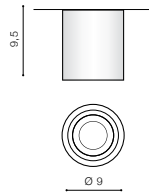

COLOUR / NEW INDEX NO.

- ☒ CHROME (CH) **AZ2691**
- ☐ WHITE (WH) **AZ2690**

CH