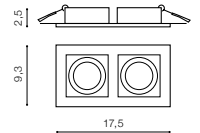

ALU

PACO 3

bulb not includ

voltage: 230V	connect GU10 3x Max 50W
IP20	
	installation place
	inlet opening 8x24cm

COLOUR / NEW INDEX NO.

- ALUMINIUM (ALU) **AZ0801**
- BLACK (BK) **AZ0803**
- WHITE (WH) **AZ0802**