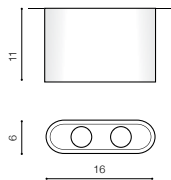

VISION

bulb not included ☒

voltage: 230V	LED connect GU10 2x Max. 50W	
IP20	installation place	☒

COLOUR / NEW INDEX NO.

■ BLACK (BK) **AZ1745**