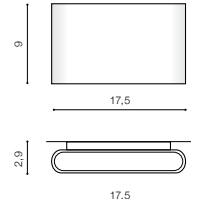

COLOUR / NEW INDEX NO.

- DARK GREY (DGR) **AZ2182**
- WHITE (WH) **AZ2181**
- BLACK (BK) **AZ4340**