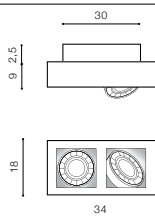

NIKEA 1 ES111

bulb not included

voltage: 230V	ES111 1x Max 16W	
IP20	installation place	

COLOUR / NEW INDEX NO.

- ☒ WHITE / BLACK (WH / BK) **AZ4436**
- ☐ WHITE (WH) **AZ4437**
- ☒ BLACK (BK) **AZ4438**

NIKEA 2 ES111

bulb not included

voltage: 230V	ES111 2x Max 16W	
IP20	installation place	

COLOUR / NEW INDEX NO.

- ☒ WHITE / BLACK (WH / BK) **AZ4439**
- ☐ WHITE (WH) **AZ4440**
- ☒ BLACK (BK) **AZ4441**