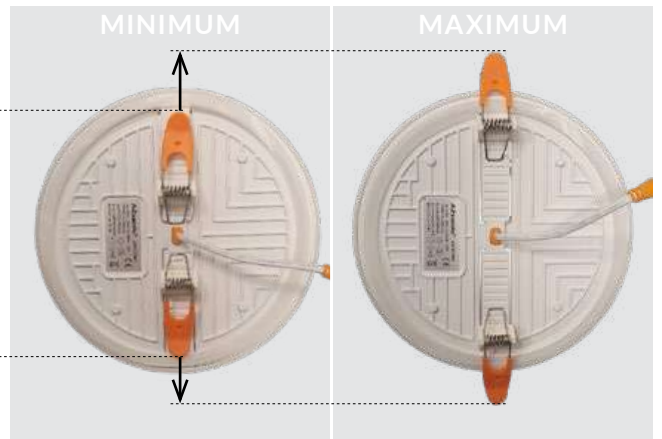

COLOUR / NEW INDEX NO.

- 3000K WHITE (WH) **AZ4385**
- 4000K WHITE (WH) **AZ4386**

Adjusting the position of the wings in relation to the diameter of the hole, the range of the size of the hole from (inlet opening)