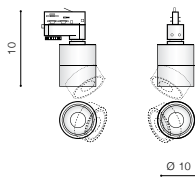

COLOUR / NEW INDEX NO.

- ☐ 3000K WHITE (WH) **AZ4550**
- ☒ 3000K BLACK (BK) **AZ4549**
- ☐ 4000K WHITE (WH) **AZ4552**
- ☒ 4000K BLACK (BK) **AZ4551**