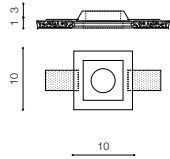

WH

HERA GIPS SQUARE M WH

bulb not includ

voltage: 230V	connect GU10 1x Max 40W
IP20	
	installation place
	inlet opening 12x12cm

COLOUR / NEW INDEX NO.

☐ WHITE (WH) **AZ3467**