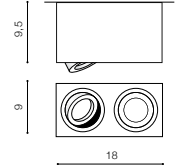

BRANT SQUARE

186

Exposed downlights

BRANT SQUARE

bulb not included ☐

voltage: 230V	LED connect GU10 1x Max 50W
IP20	
	installation place ☐

COLOUR / NEW INDEX NO.

- ☐ WHITE (WH) **AZ2824**
- ☒ BLACK (BK) **AZ2825**

TILT 20°

BRANT 2 SQUARE

bulb not included ☐

voltage: 230V	LED connect GU10 2x Max 50W
IP20	
	installation place ☐

COLOUR / NEW INDEX NO.

- ☐ WHITE (WH) **AZ2826**
- ☒ BLACK (BK) **AZ2827**

TILT 20°