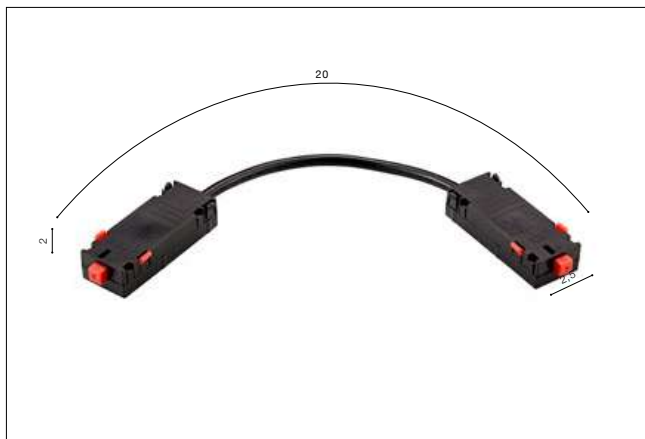

**BETA TRACK MAGNETIC57 230V
FLEX CONNECTOR ELECTRIC**

■ BETA TRACK MAGNETIC57 230V FLEX CONNECTOR ELECTRIC (BLACK) . . . **AZ5153**