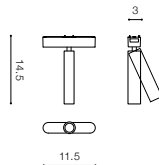

COLOUR / NEW INDEX NO.

- 3000K BLACK (BK) **AZ5284**
- 4000K BLACK (BK) **AZ5285**

BK