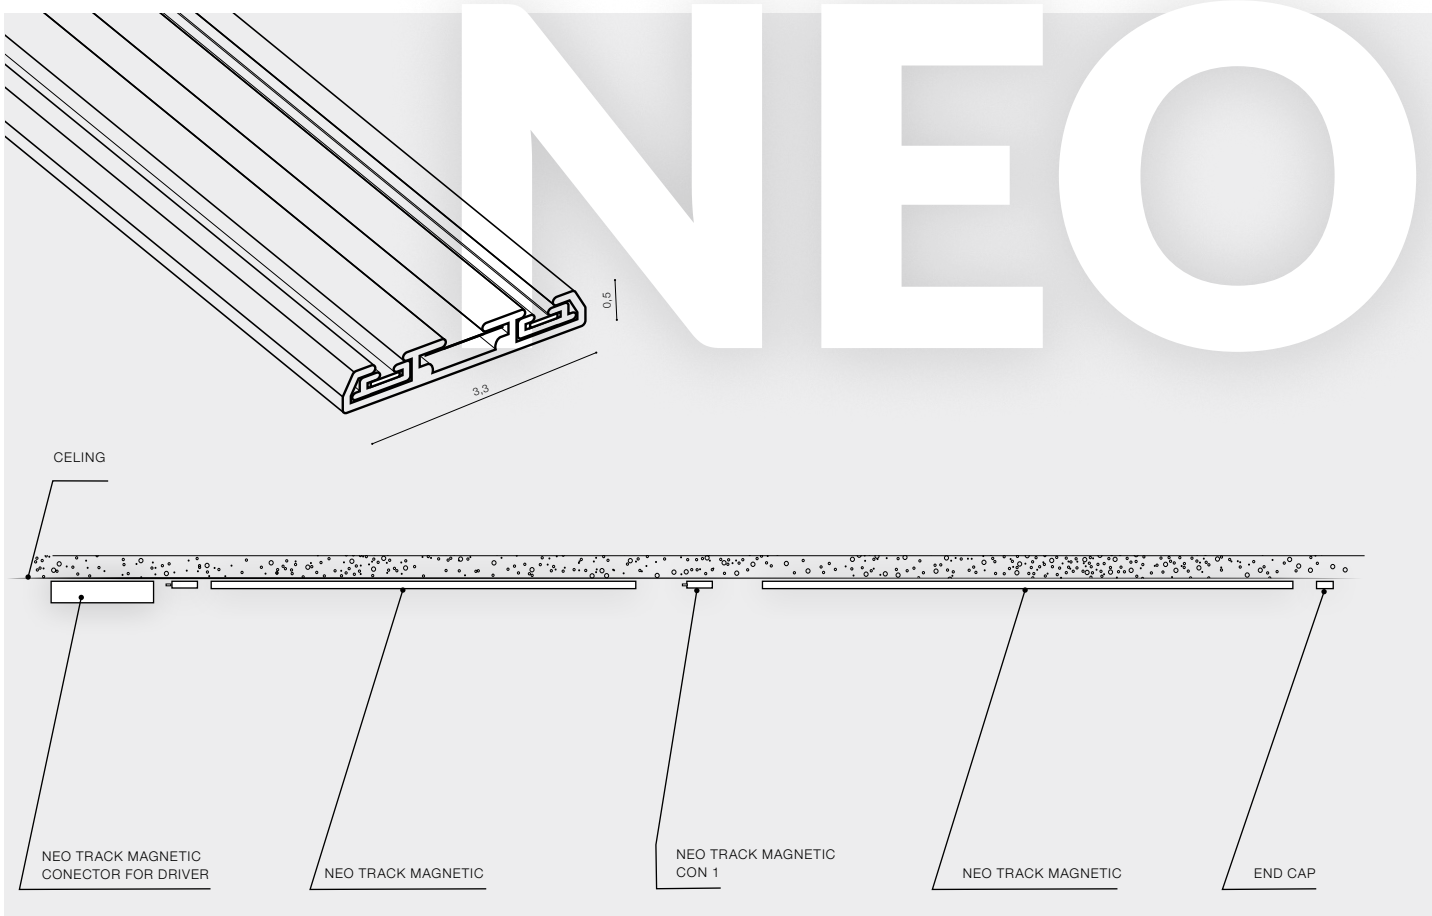

NEO TRACK MAGNETIC

Components for NEO Track Magnetic

NEO TRACK MAGNETIC (30, 60, 120, 200)

- TRACK MAGNETIC NEO 0,3M (BLACK) **AZ5129**
- TRACK MAGNETIC NEO 0,6M (BLACK) **AZ5130**
- TRACK MAGNETIC NEO 1,2M (BLACK) **AZ5131**
- TRACK MAGNETIC NEO 2,0M (BLACK) **AZ5132**