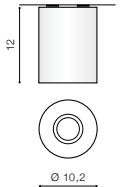

NEOS 3

bulb not included ☒	
voltage: 230V	LED connect GU10 3x Max.50W ☒
IP20	
installation place ☒	

COLOUR / NEW INDEX NO.

- ☒ BLACK / CHROME (BK / CH) **AZ0742**