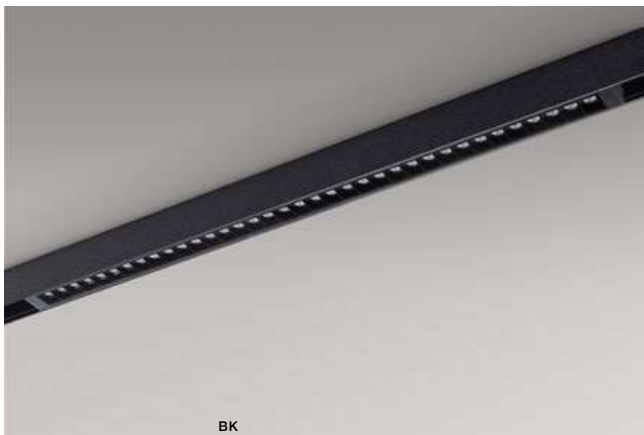

BETA KIRA 230V TRACK MAGNETIC 27W
3000K/4000K LED integrated

voltage: 230V	LED 27W 1357lm 3000K dimmable	LED
IP20	LED 27W 1416lm 4000K dimmable	
technical specification	installation: BETA Track Magnetic 230V	☐
	beam angle: 24°	☐

COLOUR / NEW INDEX NO.

- 3000K BLACK (BK) **AZ5189**
- 4000K BLACK (BK) **AZ5213**