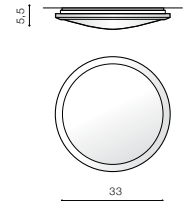

CH

JUNONA 38 3000K/4000K

LED integrated

voltage: 230V	LED 24W 1660lm 3000/4000K	
IP20		
technical	installation place	☐
specification	beam angle: 115°	☐

COLOUR / NEW INDEX NO.

- CHROME (CH-4000K) **AZ2750**
- CHROME (CH-3000K) **AZ2751**