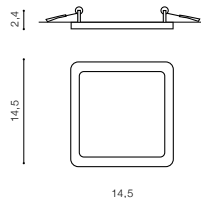

SLIM SQUARE IP44

326 Downlights

SLIM 9 SQUARE IP44 3000K

LED integrated

voltage: 230V	LED 6W 500lm 3000K RA>90	
IP44	installation place ☐ inlet opening $\varnothing$ 7,7cm beam angle: 120°	
technical specification		

COLOUR / NEW INDEX NO.

- ☐ WHITE (WH) **AZ2830**
- ☒ BLACK (BK) **AZ2833**

SLIM 15 SQUARE IP44 3000K

LED integrated

voltage: 230V	LED 12W 1000lm 3000K RA>90	
IP44	installation place ☐ inlet opening $\varnothing$ 12,5cm beam angle: 120°	
technical specification		

COLOUR / NEW INDEX NO.

- ☐ WHITE (WH) **AZ2837**
- ☒ BLACK (BK) **AZ2836**