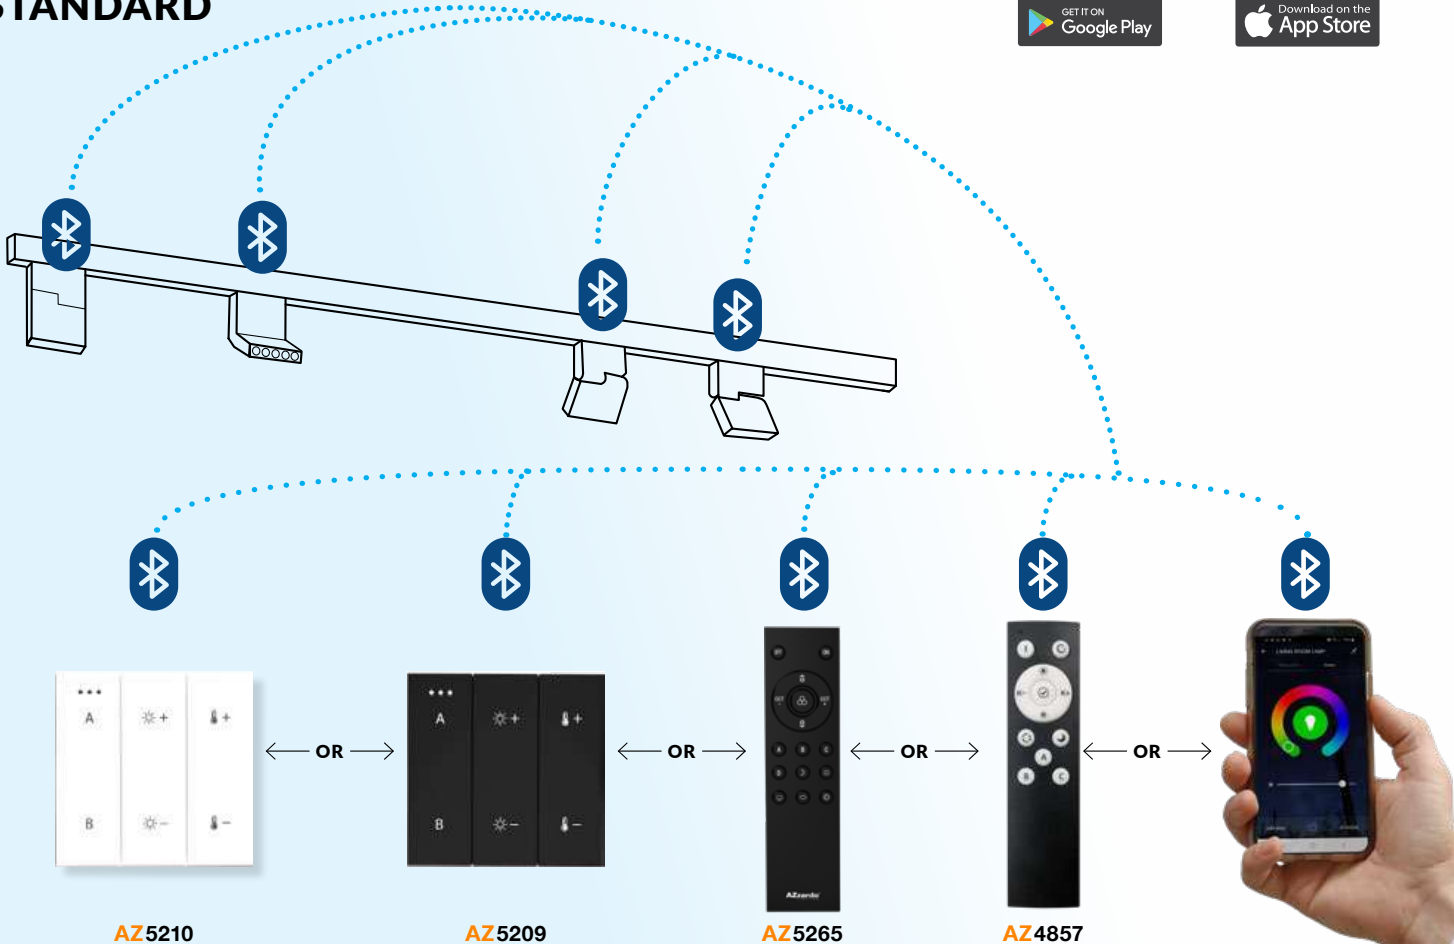

STANDARD

AZ5210

AZ5209

AZ5265

AZ4857