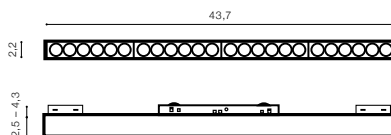

ALFA KIRA II TRACK MAGNETIC 24W CCT BLUETOOTH

LED integrated

voltage: 48 V

LED 24W 2060lm 3000K - 6000K dimm

IP20

technical
specification

installation place: Alfa Track Magnetic

beam angle: 50°

COLOUR / NEW INDEX NO.

■ BLACK (BK) **AZ5504**