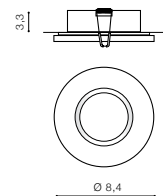

COLOUR / NEW INDEX NO.

- ☐ WHITE (WH) **AZ2865**
- ☒ BLACK (BK) **AZ3017**
- ☐ DARK GREY (DGR) **AZ4232**