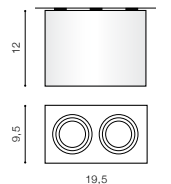

ELOY

ELOY

bulb not included ☒	
voltage: 230V	LED connect GU10 1x Max.50W
IP20	
installation place ☐	

COLOUR / NEW INDEX NO.

- ☐ ALUMINIUM (ALU) **AZ0991**
- ☒ BLACK / ALUMINIUM (BK / ALU) **AZ0930**
- ☐ WHITE (WH) **AZ0929**
- ☒ WHITE / ALUMINIUM (WH / ALU) **AZ0872**
- ☒ CHROME (CH) **AZ0873**
- ☒ BLACK / BLACK (BK / BK) **AZ2137**
- ☒ WHITE / BLACK (WH / BK) **AZ1439**

ELOY 2

bulb not included ☒	
voltage: 230V	LED connect GU10 2x Max.50W
IP20	
installation place ☐	

COLOUR / NEW INDEX NO.

- ☐ ALUMINIUM (ALU) **AZ1352**
- ☒ BLACK / ALUMINIUM (BK / ALU) **AZ1355**
- ☐ WHITE (WH) **AZ1353**
- ☒ WHITE / ALUMINIUM (WH / ALU) **AZ1354**
- ☒ BLACK / BLACK (BK / BK) **AZ2138**