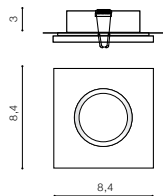

COLOUR / NEW INDEX NO.

- ☐ WHITE (WH) **AZ2864**
- ☒ BLACK (BK) **AZ4230**
- ☐ DARK GREY (DGR) **AZ4231**