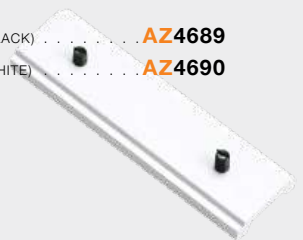

ALFA Track Magnetic Mechanical Connector

- ☒ ALFA TRACK MAGNETIC MECHANICAL CONNECTOR (BLACK) **AZ4689**
- ☐ ALFA TRACK MAGNETIC MECHANICAL CONNECTOR (WHITE) **AZ4690**