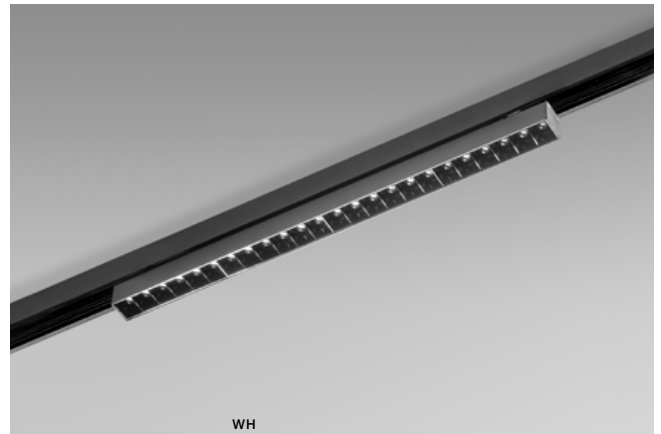

voltage: 48V IP20		LED 12W 1150lm	
technical specification		installation: ALFA Track Magnetic – 52 or 27 <input type="checkbox"/> beam angle: 50°	

COLOUR / NEW INDEX NO.

BLACK (BK) **AZ4901**

ALFA KIRA TRACK MAGNETIC 20W
CCT BLUETOOTH LED integrated