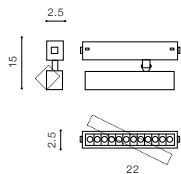

COLOUR / NEW INDEX NO.

- 3000K BLACK (BK) **AZ5193**
- 4000K BLACK (BK) **AZ5194**