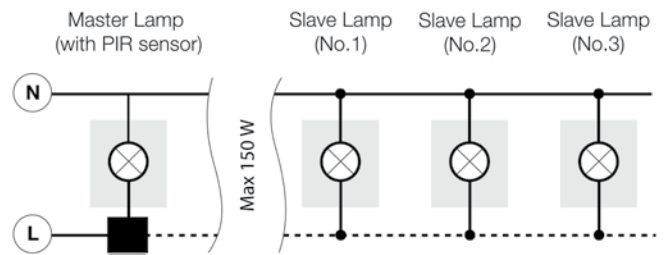

TILT 90°

MASTER SLAVE SYSTEM

One lamp with a PIR sensor (passive motion sensor) is enough to turn on all other lamps connected to the Master line (in the diagram it is marked with a dashed line).

MOTION SENSOR RANGE: 90°/170° +/- 5M