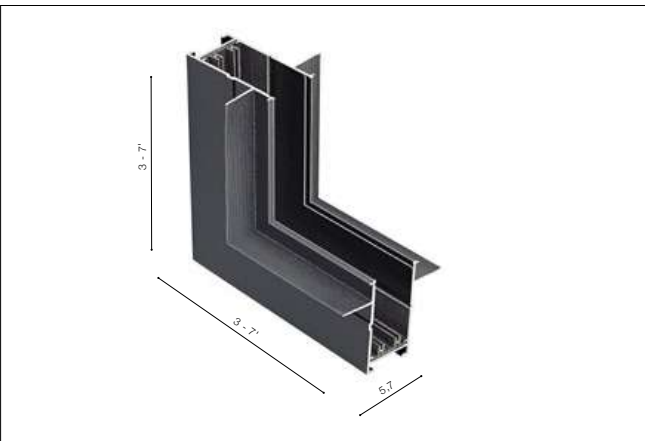

BETA TRACK MAGNETIC57 230V CORNER90 B GIPS1

- ☒ BETA TRACK MAGNETIC57 230V CORNER90 B GIPS1 (BLACK) **AZ5164**
- ☐ BETA TRACK MAGNETIC57 230V CORNER90 B GIPS1 (WHITE) **AZ5165**