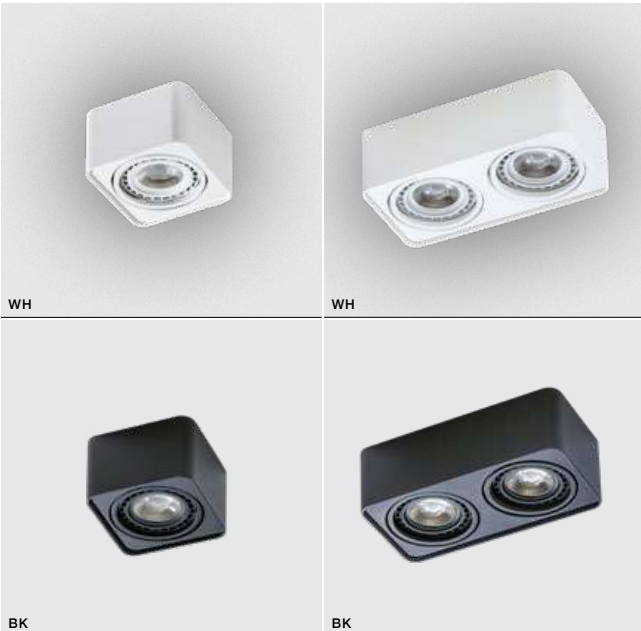

PAOLA 2 230V

bulb not included

voltage: 230V	connect 2x ES111 Max 16W or ADAP111 + GU10 Max 50W	
IP20		
installation place		

COLOUR / NEW INDEX NO.

- WHITE (WH) **AZ4132**
- BLACK (BK) **AZ4134**

PAULO 230V BULBS GU10 SYSTEM