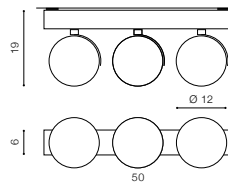

WH

BK

WH + LED ES 111 BK

WH

BK

BK + 2 x LED ES 111 WH

WH

BK