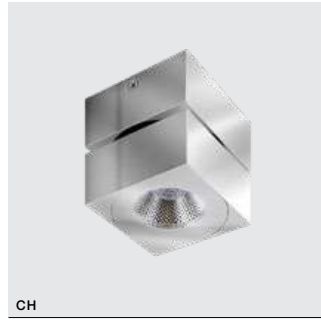

DIADO

224 Exposed downlights