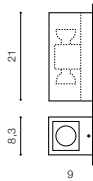

COLOUR / NEW INDEX NO.

- ☒ DARK GREY (DGR) **AZ3321**
- ☐ WHITE (WH) **AZ3322**
- ☒ BLACK (BK) **AZ4269**