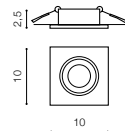

EDITTA

bulb not includ ☒

voltage: 230V	GU10 1x Max 50W	
IP20	installation place ☐	
	inlet opening Ø8cm	

COLOUR / NEW INDEX NO.

- ☐ ALUMINIUM (ALU) **AZ0806**
- ☐ WHITE (WH) **AZ0807**
- ☒ BLACK (BK) **AZ4144**

ALU