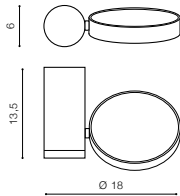

GALENA

LED integrated ☒

voltage: 230V	LED 11W 3000K RA>80	LED
IP20	1000 lm	
technical	installation place	☐ ☐
specification	beam angle: 112°	☒

COLOUR / NEW INDEX NO.

☐ MATT WHITE (WH) **AZ1457**