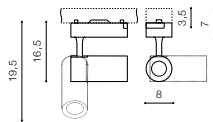

TIVOLI TRACK 10W 3000K/4000K

LED integrated

voltage: 230V

IP20

technical

specification

LED 10W 3000K RA_≥90 840lm

LED 10W 4000K RA_≥90 880lm

installation: Track 3 Line

beam angle: 60°

LED

COLOUR / NEW INDEX NO.

- ☐ 3000K WHITE (WH) **AZ2222**
- ☐ 3000K BLACK (BK) **AZ2224**
- ☐ 4000K WHITE (WH) **AZ2223**
- ☐ 4000K BLACK (BK) **AZ2225**

BK

WH