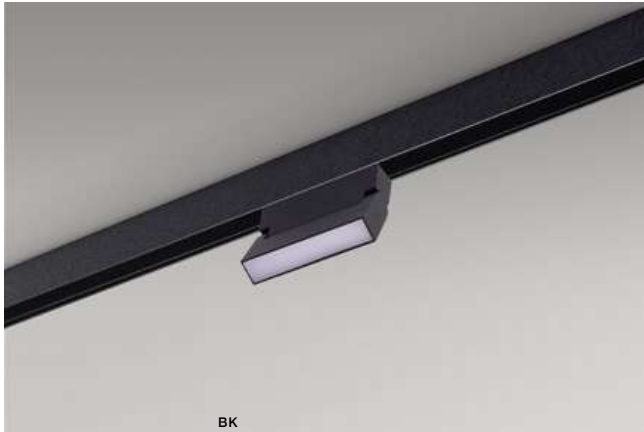

ALFA SARI TRACK MAGNETIC

Track Magnetic System – ALFA