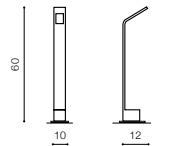

■ BLACK (BK) **AZ4481**

AGAPE IP54

500 Outdoor lamps

AGAPE 60

LED integrated

voltage: 230V	LED 6W 480lm 3000K	
IP54		
technical specification		

COLOUR / NEW INDEX NO.

DARK GREY (DGR) **AZ3482**