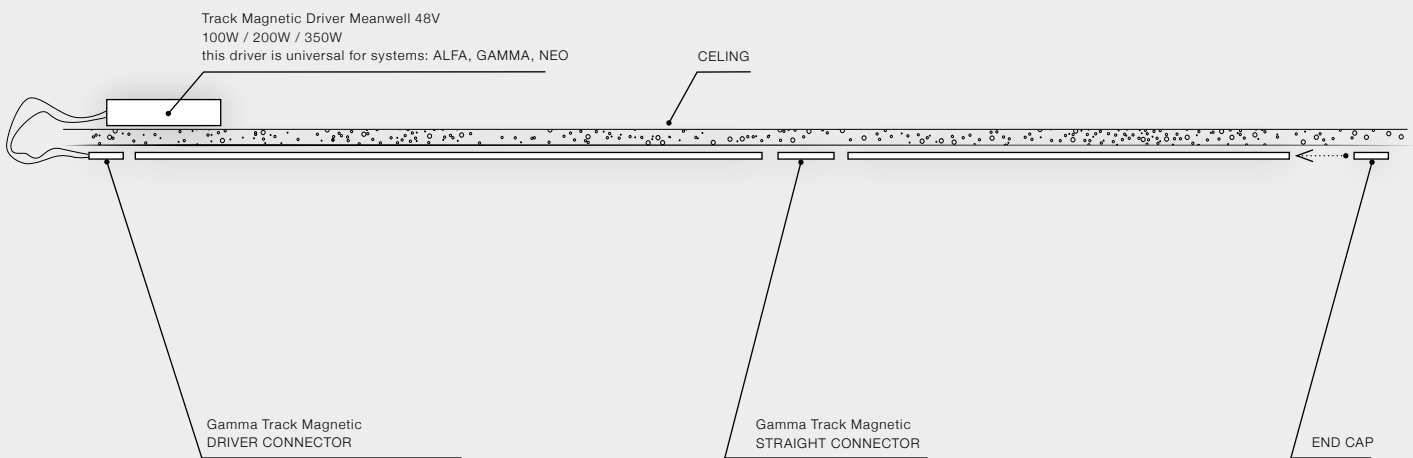

Example of the connection between track

GAMMA TRACK MAGNETIC DRIVER INSIDE 100W, 200W

- GAMMA TRACK MAGNETIC DRIVER INSIDE 100W (BLACK) **AZ5330**
- GAMMA TRACK MAGNETIC DRIVER INSIDE 200W (BLACK) **AZ5332**