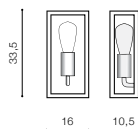

NIKLAS 2 WALL

bulb not includ ☒	
voltage: 230V	E27 2x MAX 40W
IP44	
	installation place ☐

COLOUR / NEW INDEX NO.

■ BLACK (BK) **AZ4488**