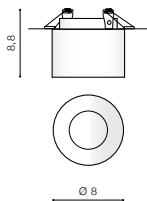

GELO

bulb not includ ☒

voltage: 230V	connect GU10 1x Max 50W
IP20	installation place ☐
	inlet opening Ø 6,6cm

COLOUR / NEW INDEX NO.

☐ WHITE FROST (WH) **AZ3539**