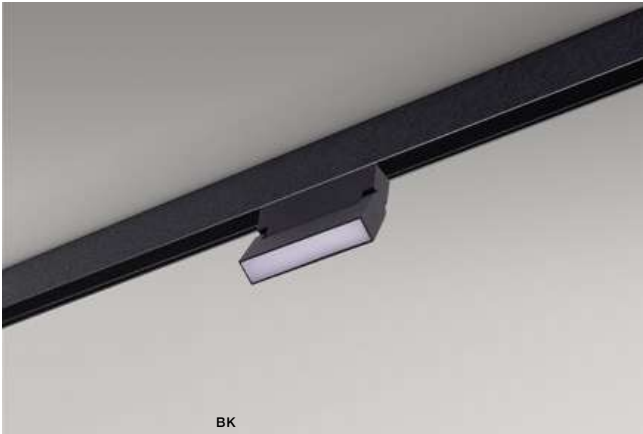

ALFA SARI TRACK MAGNETIC CCT BLUETOOTH

70 Track Magnetic System – ALFA

ALFA SARI TRACK MAGNETIC 6W
CCT BLUETOOTH LED integrated

voltage: 48 V	LED 6W 100lm 3000K - 6000K dimm		LED
IP20	installation place: Alfa Track Magnetic		
technical specification	beam angle: 35°		

COLOUR / NEW INDEX NO.

■ BLACK (BK) **AZ5510**

TILT 90°