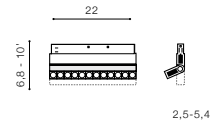

ALFA CYRUS TRACK MAGNETIC 18W		LED integrated
CCT BLUETOOTH		
voltage: 48 V	LED 18W 1640lm 3000K - 6000K dimm	LED
IP20	QR code	
technical specification	installation place: Alfa Track Magnetic	☐
	beam angle: 28°	☐

COLOUR / NEW INDEX NO.

■ BLACK (BK) **AZ5509**