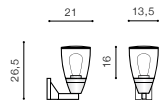

BK

RASMUS

bulb not includ ☒

voltage: 230V	E27 1x MAX 40W	☒
IP65		
	installation place	☒

COLOUR / NEW INDEX NO.

■ BLACK (BK) **AZ4483**