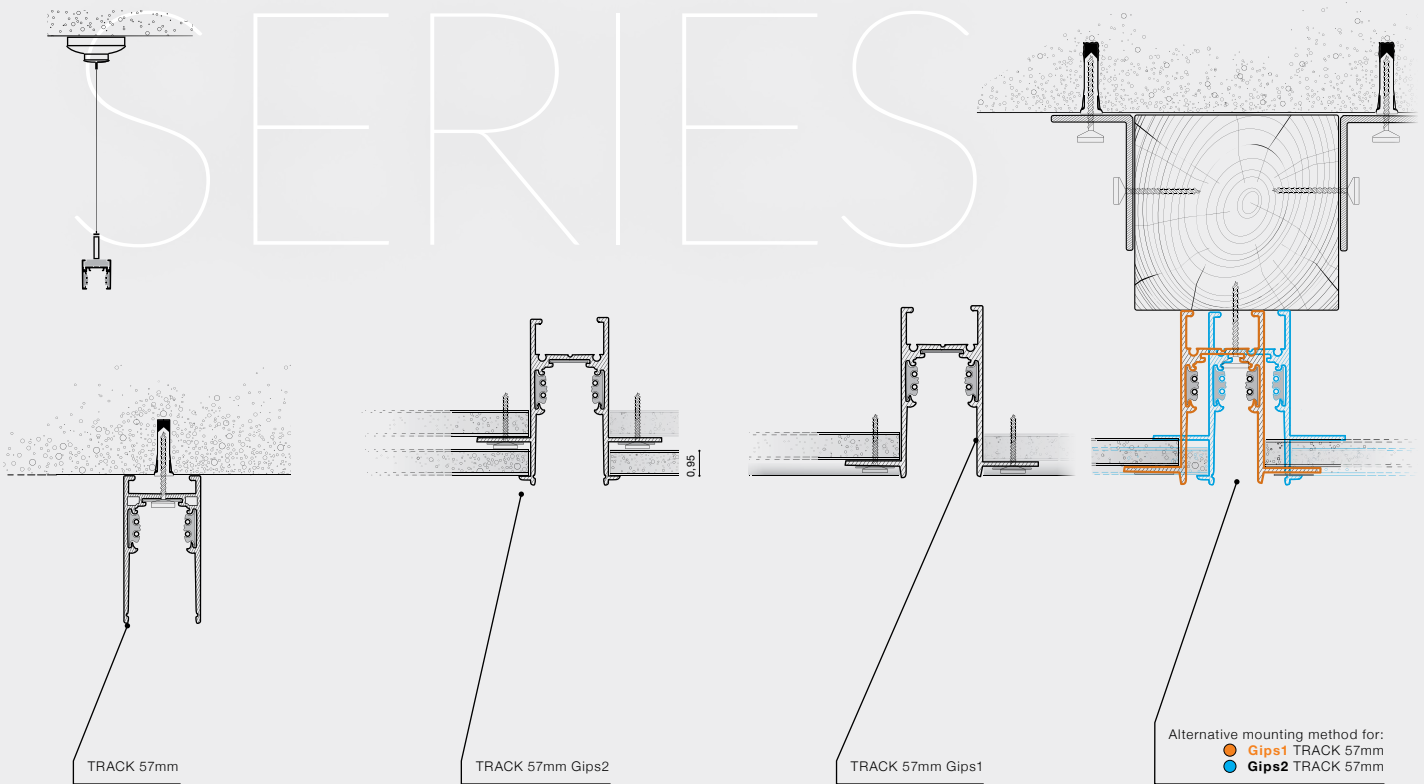

04 Put STRAIGHT CONNECTOR ELECTRIC (D) between the two connected tracks (A+C).

Example of the connection between track

BETA TRACK MAGNETIC57 230V (1M, 2M, 3M)

- BETA TRACK MAGNETIC57 230V 1M (BLACK) **AZ5139**
- BETA TRACK MAGNETIC57 230V 1M (WHITE) **AZ5140**
- BETA TRACK MAGNETIC57 230V 2M (BLACK) **AZ5241**
- BETA TRACK MAGNETIC57 230V 2M (WHITE) **AZ5242**
- BETA TRACK MAGNETIC57 230V 3M (BLACK) **AZ5143**
- TRACK MAGNETIC57 230V 3M (WHITE) **AZ5144**

DESIGN PATENTED BY AZZARDO

BETA TRACK MAGNETIC57 230V GIPS1 (1M, 2M, 3M)

- BETA TRACK MAGNETIC57 230V GIPS1 1M (BLACK) **AZ5145**
- BETA TRACK MAGNETIC57 230V GIPS1 1M (WHITE) **AZ5146**
- BETA TRACK MAGNETIC57 230V GIPS1 2M (BLACK) **AZ5147**
- BETA TRACK MAGNETIC57 230V GIPS1 2M (WHITE) **AZ5148**
- BETA TRACK MAGNETIC57 230V GIPS1 3M (BLACK) **AZ5149**
- BETA TRACK MAGNETIC57 230V GIPS1 3M (WHITE) **AZ5150**

DESIGN PATENTED BY AZZARDO

Available options for installation place – surface-mounted, flush-mounted and suspended

BETA TRACK MAGNETIC57 230V GIPS2
(1M, 2M, 3M)

- BETA TRACK MAGNETIC57 230V GIPS2 1M (BLACK) **AZ5170**
- BETA TRACK MAGNETIC57 230V GIPS2 2M (BLACK) **AZ5171**
- BETA TRACK MAGNETIC57 230V GIPS2 3M (BLACK) **AZ5172**