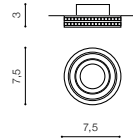

EVA ROUND

bulb not includ

voltage: 230V	connect GU10 1x Max 50W
IP20	
	installation place
	inletetet opening Ø 6,5cm

COLOUR / NEW INDEX NO.

- GOLD (GO) **AZ1459**
- CHROME (CH) **AZ1458**