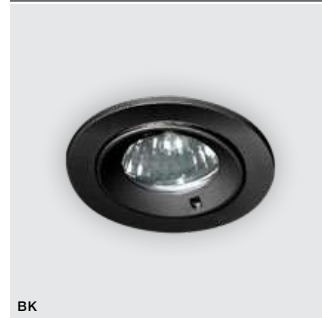

- WHITE (WH) **AZ1714**
- CHROME (CH) **AZ1715**
- BLACK (BK) **AZ2692**
- GOLD (GO) **AZ2800**

BK

WH

ALU

BK

TITO

bulb not includ 

voltage: 230V	connect GU10 1x 7W only LED 
IP54	installation place <input type="checkbox"/>
	inlet opening  Ø6cm