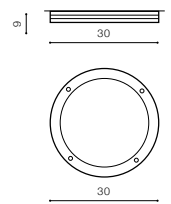

FANO IP54

432 Outdoor lamps

bulb not includ

voltage: 230V	E27 2X MAX 40W
IP54	
	installation place

COLOUR / NEW INDEX NO.

- BLACK (BK) **AZ4372**
- DARK GREY (DGR) **AZ4370**
- WHITE (WH) **AZ4374**

bulb not includ

voltage: 230V	E27 2X MAX 40W
IP54	
	installation place

COLOUR / NEW INDEX NO.

- BLACK (BK) **AZ4371**
- DARK GREY (DGR) **AZ4369**
- WHITE (WH) **AZ4373**

BK

DGR