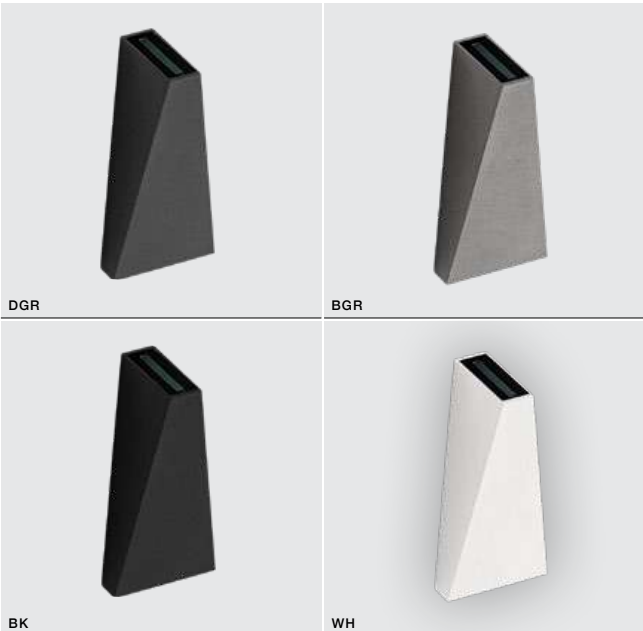

DGR

BGR

BK

WH