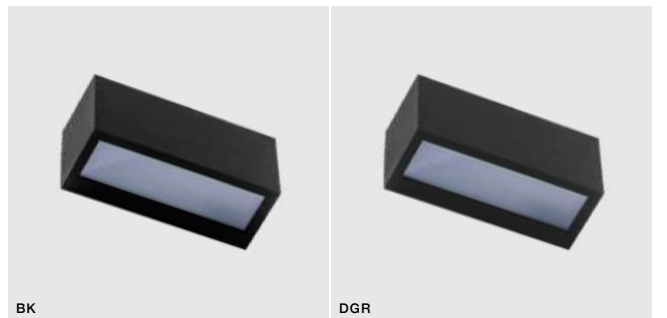

MASTER SLAVE SYSTEM

VENTA IP54

460 Outdoor lamps

VENTA

voltage: 230V	E27 1x MAX 40W	
IP54	installation place	

COLOUR / NEW INDEX NO.

-  BLACK (BK) **AZ4350**
-  DARK GREY (DGR) **AZ4351**

VENETO