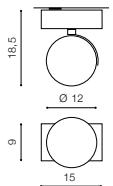

MAX 1 230V

bulb not included

voltage: 230V	connect 1x ES111 MAX 50W
IP20	or ADAP111 + GU10 Max 40W
	installation place

COLOUR / NEW INDEX NO.

WHITE / BLACK (WH / BK) **AZ1373**