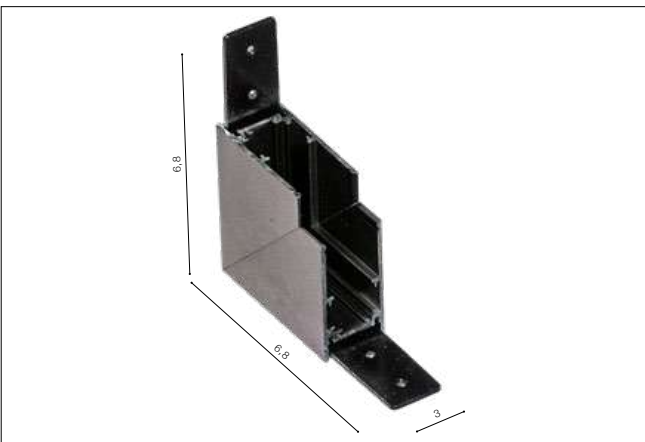

BETA TRACK MAGNETIC57 230V CORNER90 B

- ☒ BETA TRACK MAGNETIC57 230V INNER CORNER90 B (BLACK) **AZ5160**
- ☐ BETA TRACK MAGNETIC57 230V INNER CORNER90 B (WHITE) **AZ5161**