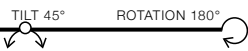

NEMO

372 Downlights

NEMO

bulb not includ ☒

voltage: 230V	connect GU10 1x Max 50W	☐
IP20	installation place	☐
	inlet opening	Ø 6,8cm

COLOUR / NEW INDEX NO.

- ☐ WHITE (WH) **AZ3398**
- ☒ BLACK (BK) **AZ3399**
- ☐ CHROME (CH) **AZ3400**
- ☐ GOLD (GO) **AZ3401**