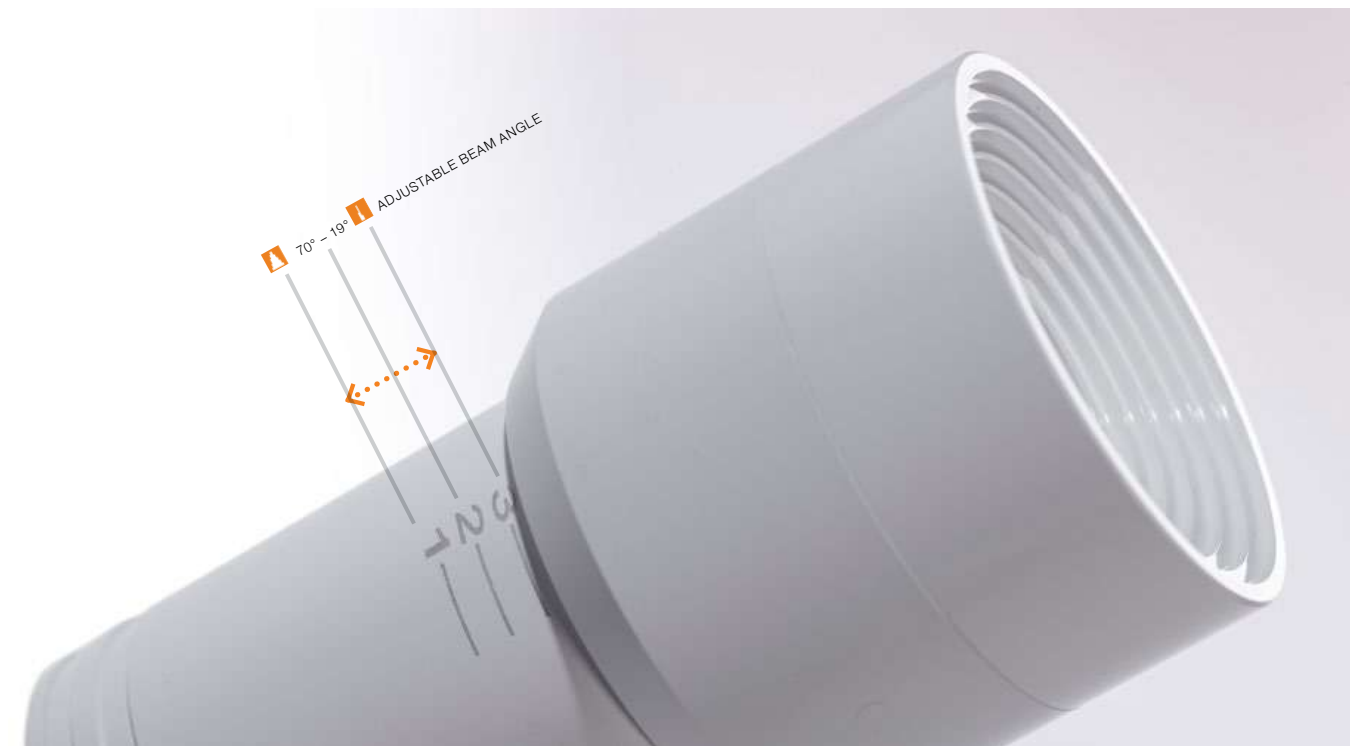

LUMI FLEX TRACK 3 LINE 3000K

LED integrated

voltage: 230V	LED 5W 500lm 3000K	
IP20		
technical specification	installation: Track 3 Line	
	adjustable beam angle: 19°÷ 70°	

COLOUR / NEW INDEX NO.

- WHITE FINISH SHINING (WH) **AZ4560**
- BLACK FINISH SHINING (BK) **AZ4559**