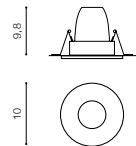

COLOUR / NEW INDEX NO.

- ☒ BLACK (BK) **AZ5390**
- ☐ WHITE (WH) **AZ5389**

BK