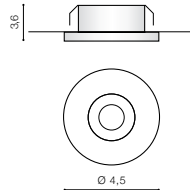

FILL ROUND

332 Downlights

BK

FILL R 5W 3000K / 4000K

LED integrated

voltage: 230V	LED 5W 425lm 3000K	LED
IP20	LED 5W 425lm 4000K	
technical specification	installation place inlet opening Ø 4cm	
	beam angle: 60°	

usb charger including

COLOUR / NEW INDEX NO.

- BLACK 3000K (BK) **AZ3381**
- BLACK 4000K (BK) **AZ3382**