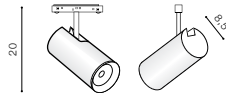

ALFA MAKITA TRACK MAGNETIC CCT BLUETOOTH

ALFA MAKITA TRACK MAGNETIC 20W CCT BLUETOOTH

LED integrated

voltage: 48V

IP20

technical

specification

LED 20W 1560lm CCT

installation: ALFA Track Magnetic – 52 or 27

beam angle: 40°

COLOUR / NEW INDEX NO.

- ☒ SAND BLACK (BK) **AZ4840**
- ☐ WHITE (WH). **AZ4841**

BK

ALFA MAKITA TRACK MAGNETIC 30W CCT BLUETOOTH

LED integrated

voltage: 48V

IP20

technical

specification

LED 30W 2340lm CCT

installation: ALFA Track Magnetic – 52 or 27

beam angle: 40°

COLOUR / NEW INDEX NO.

- ☒ SAND BLACK (BK) **AZ4842**
- ☐ WHITE (WH). **AZ4843**