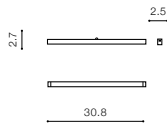

COLOUR / NEW INDEX NO.

- 3000K BLACK (BK) **AZ5298**
- 4000K BLACK (BK) **AZ5299**