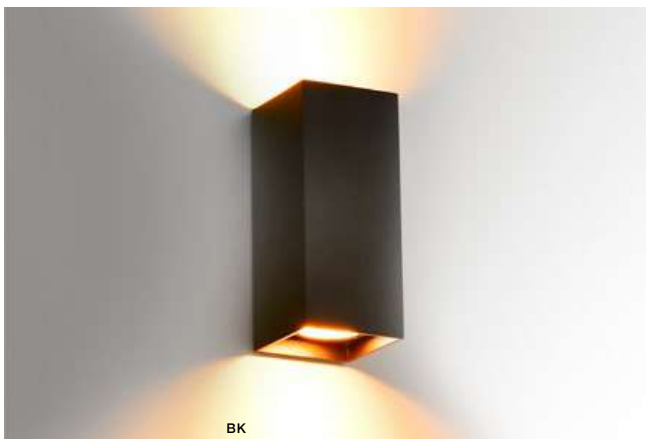

VELIA SQUARE 2

bulb not includ ☒

voltage: 230V	GU10 2x Max 50W ☒
IP20	installation place ☐

COLOUR / NEW INDEX NO.

- ☐ WHITE (WH) **AZ4403**
- ☒ BLACK (BK) **AZ4401**
- ☒ BRASS (BS) **AZ4402**