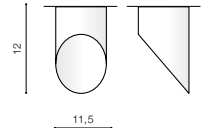

MOMO 12 3000K

LED integrated

voltage: 230V	LED 12W 3000K RA≥90 1000lm	LED
IP20		
technical specification	installation place ☐	
	beam angle: 89°	

COLOUR / NEW INDEX NO.

- ☐ WHITE (WH) **AZ2280**
- ☒ BLACK (BK) **AZ2281**

WH