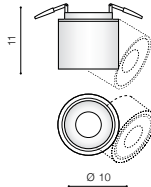

COLOUR / NEW INDEX NO.

- ☒ WHITE/WHITE (WH/WH) **AZ2705**
- ☒ BLACK/BLACK (BK/BK) **AZ2706**