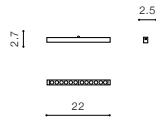

BK

GAMMA KIRA TRACK MAGNETIC 24W 3000K/4000K LED integrated

voltage: 48 V	LED 24W 1440 lm 3000K	
IP20	LED 24W 1500 lm 4000K	
technical	installation: GAMMA Track Magnetic	
specification	beam angle: 24°	

COLOUR / NEW INDEX NO.

- 3000K BLACK (BK) **AZ5296**
- 4000K BLACK (BK) **AZ5297**