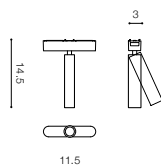

GAMMA NIKO TRACK MAGNETIC 12W
CCT BLUETOOTH LED integrated

voltage: 48 V	LED 12W 780lm CCT 2700-6000K	LED
IP20	dimmable	
technical specification	installation: GAMMA Track Magnetic	☐
	beam angle: 24°	☒

COLOUR / NEW INDEX NO.

■ BLACK (BK) **AZ5289**