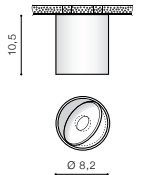

BOSTON 10W TUBE

204 Exposed downlights

BOSTON 10W TUBE

LED integrated ☐

voltage: 230V	LED 10W 685lm 3000K	LED
IP20		installation place ☐
technical specification		beam angle: 21° ☐

COLOUR / NEW INDEX NO.

- ☐ WHITE (WH) **AZ3469**
- ☒ BLACK (BK) **AZ3468**