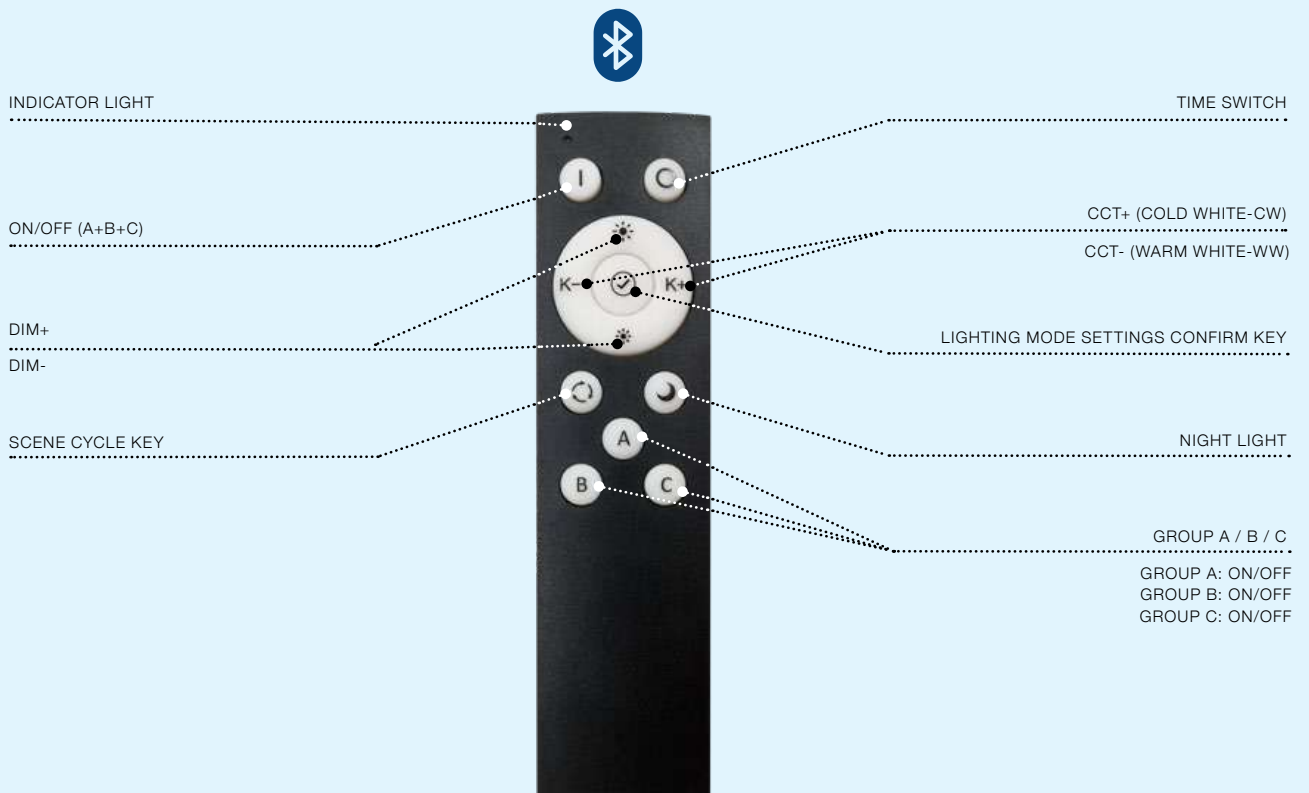

Remote Control 4-Group & RGB & Bluetooth
Operating Schematic

AZ5265

*RGB CHANGE ONLY USED FOR RGB LAMPS
THE CCT LAMP CAN'T BE USE THIS BUTTON FUNCTION

Remote Control 3 Group
Operating Schematic

AZ4857

Switch Panel Remote Control 2-Group Bluetooth Bk