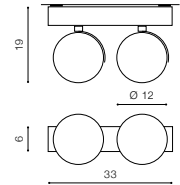

WH

BK

CH

WH

BK

CH

WH

BK