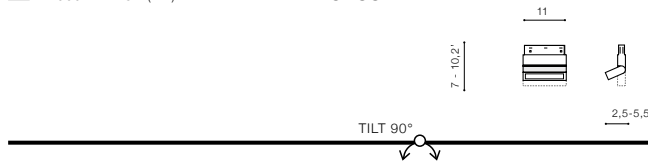

ALFA SARI TRACK MAGNETIC 6W

3000K / 4000K

LED integrated

voltage: 48 V

LED 6W 250lm 3000K

IP20

LED 6W 250lm 4000K

technical

installation place: Alfa Track Magnetic

specification

beam angle: 100°

COLOUR / NEW INDEX NO.

- 3000K BLACK (BK) **AZ5487**
- 4000K BLACK (BK) **AZ5488**