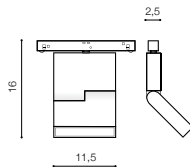

IP20

technical specification

installation: ALFA Track Magnetic – 52 or 27

beam angle: 120°

COLOUR / NEW INDEX NO.

- WHITE (WH) **AZ4626**
- BLACK (BK) **AZ4625**

WH

BK