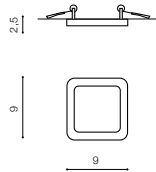

SLIM SQUARE IP44

326 Downlights

SLIM 9 SQUARE IP44 3000K

LED integrated

voltage: 230V	LED 6W 500lm 3000K RA>90	
IP44	installation place ☐ inlet opening $\varnothing$ 7,7cm beam angle: 120°	
technical specification		

COLOUR / NEW INDEX NO.

- ☐ WHITE (WH) **AZ2830**
- ☒ BLACK (BK) **AZ2833**

BK

SLIM 15 SQUARE IP44 3000K

LED integrated

voltage: 230V	LED 12W 1000lm 3000K RA>90	
IP44	installation place ☐ inlet opening $\varnothing$ 12,5cm beam angle: 120°	
technical specification		

COLOUR / NEW INDEX NO.

- ☐ WHITE (WH) **AZ2837**
- ☒ BLACK (BK) **AZ2836**