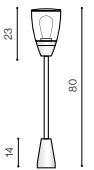

RASMUS IP65

490 Outdoor lamps

RASMUS WALL

bulb not includ ☒

voltage: 230V	E27 1x MAX 40W	☒
IP65		
	installation place	☒

COLOUR / NEW INDEX NO.

■ BLACK (BK) **AZ4482**

RASMUS

bulb not includ ☒

voltage: 230V	E27 1x MAX 40W	☒
IP65		
	installation place	☒

COLOUR / NEW INDEX NO.

■ BLACK (BK) **AZ4483**