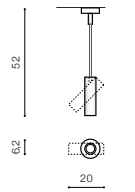

LENS ROUND

voltage: 230V	LED GU10 1xMax 35W	bulb not included
IP20	installation place	

COLOUR / NEW INDEX NO.

- ☒ WHITE / WHITE (WH/WH) **AZ3516**
- ☒ BLACK / BLACK (BK/BK) **AZ3517**
- ☒ BLACK / GOLD (BK/GO). **AZ3518**