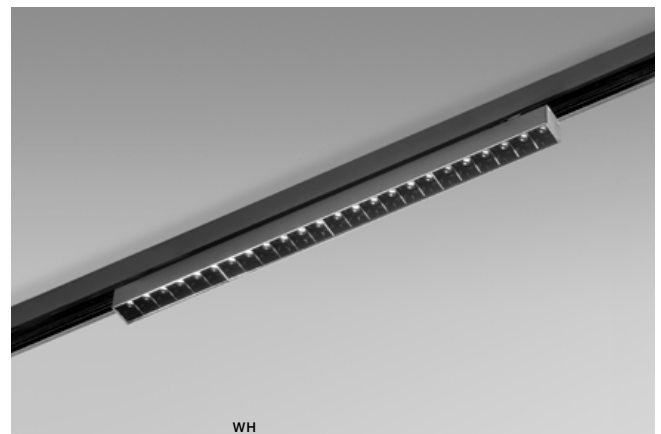

ALFA KIRA TRACK MAGNETIC 30W
CCT BLUETOOTH LED integrated

voltage: 48V IP20		LED 30W 1750lm	
technical specification		installation: ALFA Track Magnetic – 52 or 27 ☐ beam angle: 50°	

COLOUR / NEW INDEX NO.

BLACK (BK) **AZ4903**