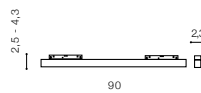

ALFA SAGA II TRACK MAGNETIC

74 Track Magnetic System – ALFA

ALFA SAGA II TRACK MAGNETIC 12W

3000K / 4000K

LED integrated

voltage: 48 V	LED 12W 380lm 3000K	LED
IP20	LED 12W 380lm 4000K	
technical	installation place: Alfa Track Magnetic	☐
specification	beam angle: 120°	☐

COLOUR / NEW INDEX NO.

- 3000K BLACK (BK) **AZ5475**
- 4000K BLACK (BK) **AZ5476**

ALFA SAGA II TRACK MAGNETIC 20W

3000K / 4000K

LED integrated

voltage: 48 V	LED 20W 750lm 3000K	LED
IP20	LED 20W 750lm 4000K	
technical	installation place: Alfa Track Magnetic	☐
specification	beam angle: 120°	☐

COLOUR / NEW INDEX NO.

- 3000K BLACK (BK) **AZ5477**
- 4000K BLACK (BK) **AZ5478**

ALFA SAGA II TRACK MAGNETIC 30W

3000K / 4000K

LED integrated

voltage: 48 V	LED 30W 910lm 3000K	LED
IP20	LED 30W 910lm 4000K	
technical	installation place: Alfa Track Magnetic	☐
specification	beam angle: 120°	☐

COLOUR / NEW INDEX NO.

- 3000K BLACK (BK) **AZ5479**
- 4000K BLACK (BK) **AZ5480**