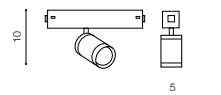

COLOUR / NEW INDEX NO.

- 3000K BLACK (BK) **AZ5198**
- 4000K BLACK (BK) **AZ5197**