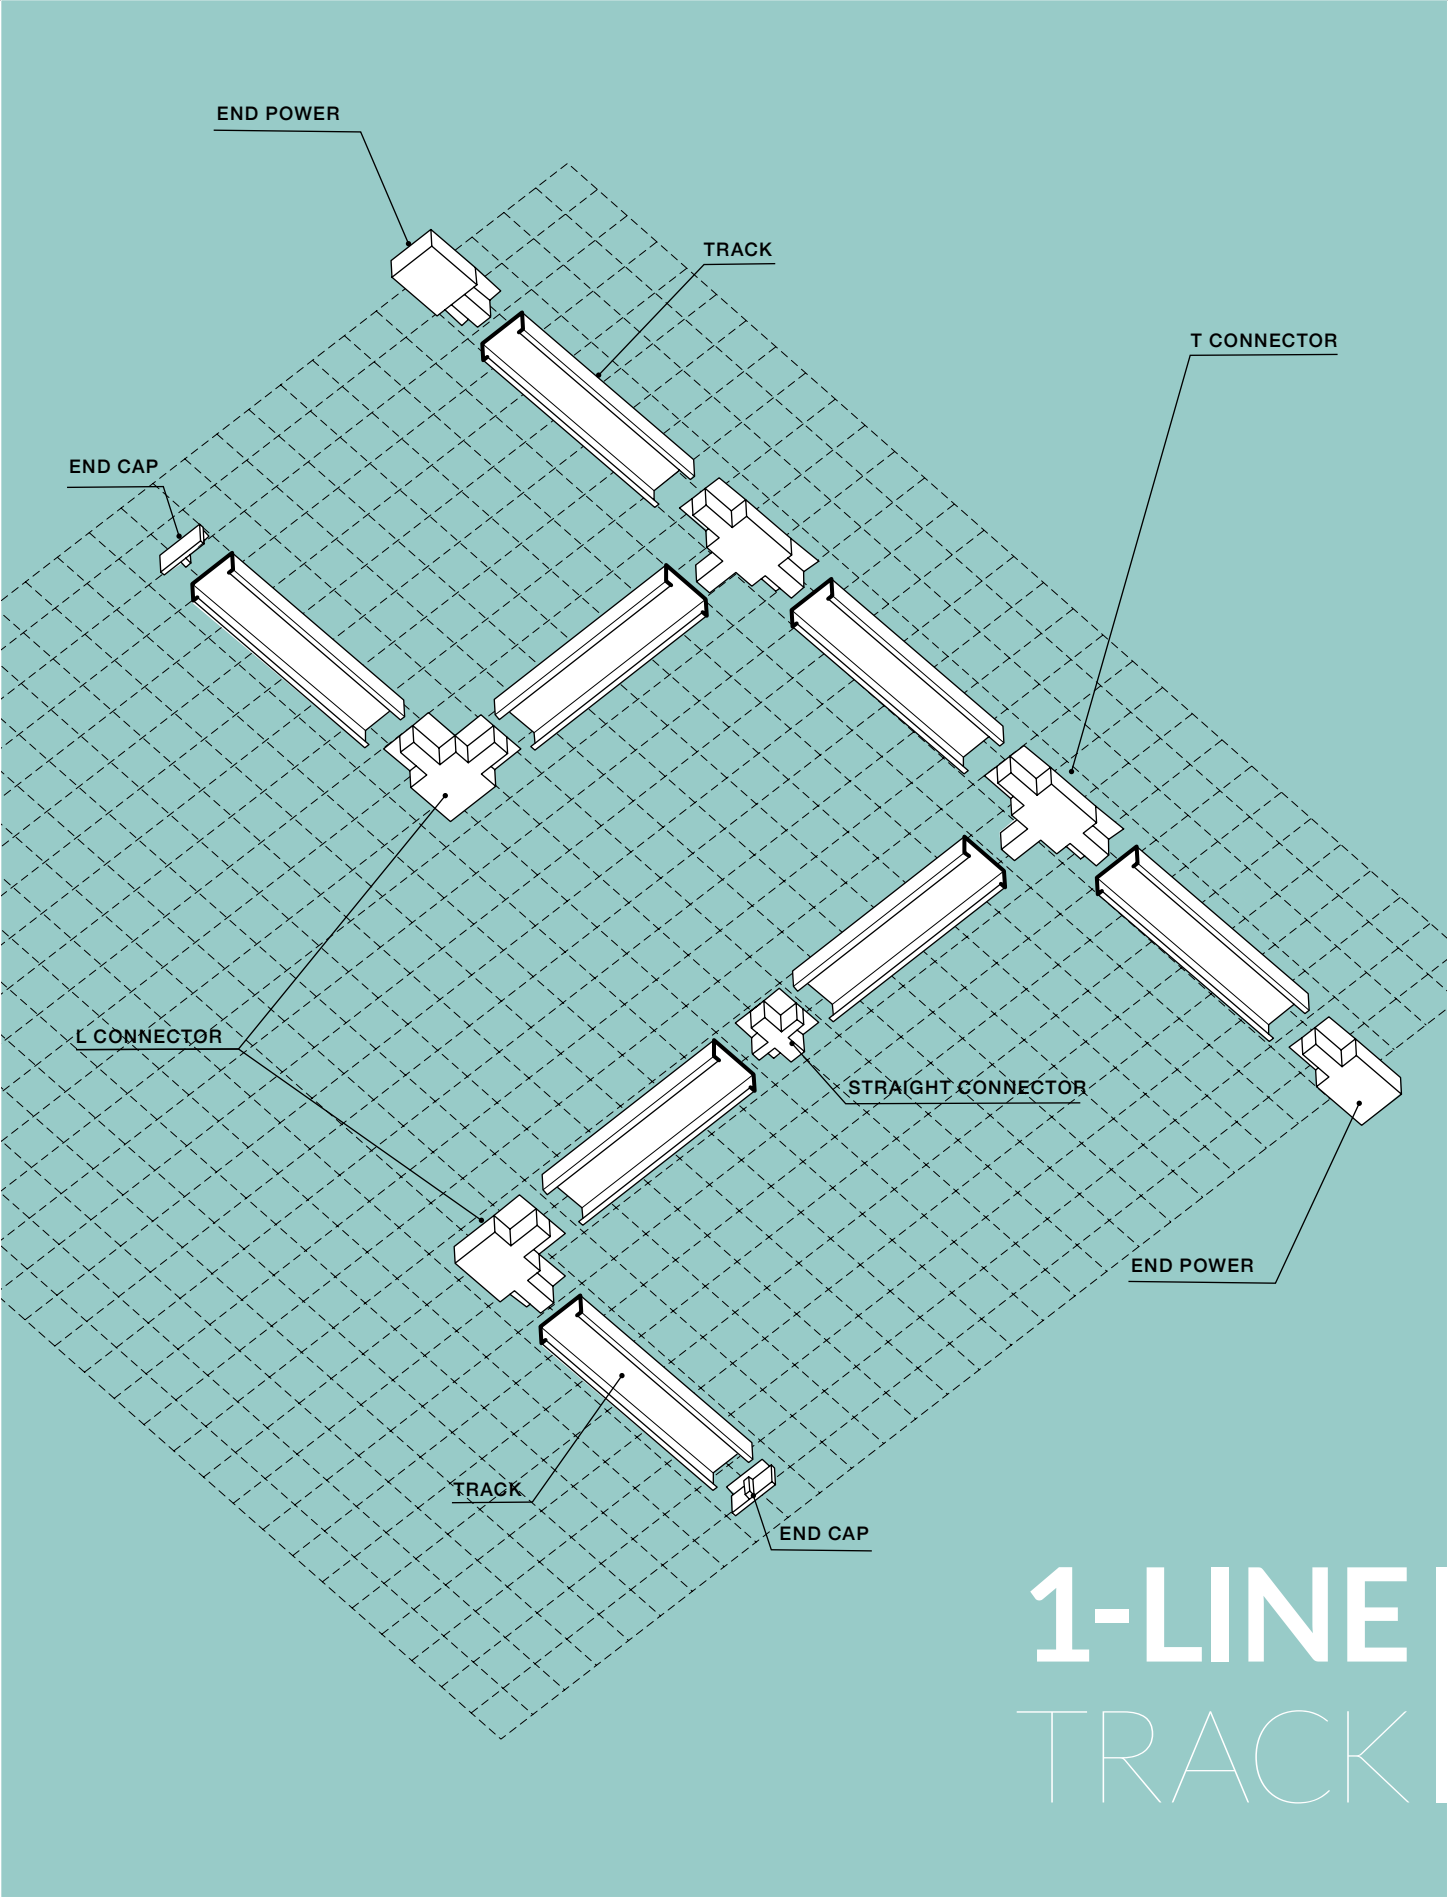

SYSTEM COMPONENTS NAMES FOR 1-LINE TRACK SYSTEM

1-LINE
TRACK