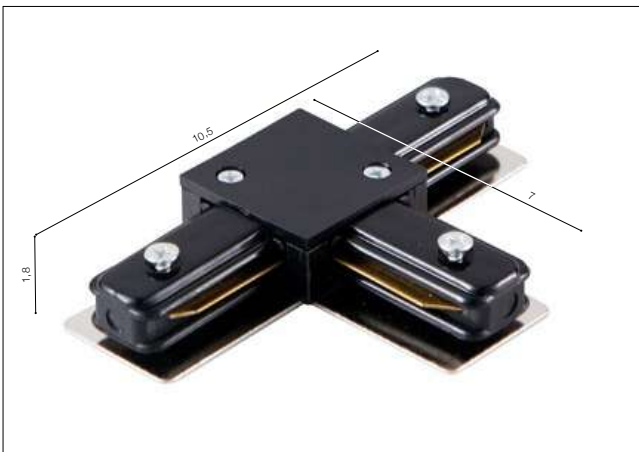

T Connector

- ☒ T CONNECTOR (BLACK) **AZ4741**
- ☐ T CONNECTOR (WHITE) **AZ4740**