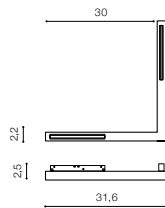

COLOUR / NEW INDEX NO.

- ☐ 3000K WHITE (WH) **AZ4614**
- ☒ 3000K BLACK (BK) **AZ4613**
- ☐ 4000K WHITE (WH) **AZ4616**
- ☒ 4000K BLACK (BK) **AZ4615**

ALFA SAGA TRACK MAGNETIC CORNER B 24W

3000K/4000K LED integrated

voltage: 48V	LED 24W 1200lm 3000K	LED
IP20	LED 24W 1300lm 4000K	
technical specification	installation: ALFA Track Magnetic – 52 or 27 ☐	beam angle: 120° ☒

COLOUR / NEW INDEX NO.

- ☐ 3000K WHITE (WH) **AZ4618**
- ☒ 3000K BLACK (BK) **AZ4617**
- ☐ 4000K WHITE (WH) **AZ4620**
- ☒ 4000K BLACK (BK) **AZ4619**