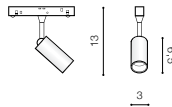

BK/BK

ALFA NIKKI 2 TRACK MAGNETIC 3W 3000K
LED integrated

voltage: 48V	LED 2x3W 350lm 3000K		LED
IP20	installation: ALFA Track Magnetic – 52 or 27		
technical specification	beam angle: 40°		

COLOUR / NEW INDEX NO.

- BLACK / BLACK (BK/BK) **AZ4592**
- GOLD / BLACK (GO/BK) **AZ4594**
- WHITE / BLACK (WH/BK) **AZ4593**