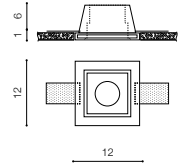

HERA GIPS SQUARE

382 Downlights

WH

bulb not includ

voltage: 230V	connect GU10 1x Max 40W
IP20	
	instaion place
	inlet opening 10x10cm

COLOUR / NEW INDEX NO.

☐ WHITE (WH) **AZ3466**

WH

bulb not includ

voltage: 230V	connect GU10 1x Max 40W
IP20	
	installation place
	inlet opening 12x12cm

COLOUR / NEW INDEX NO.

☐ WHITE (WH) **AZ3467**

glass diffuser only included with AZ3467

Recommended plasterboard profile: 12mm