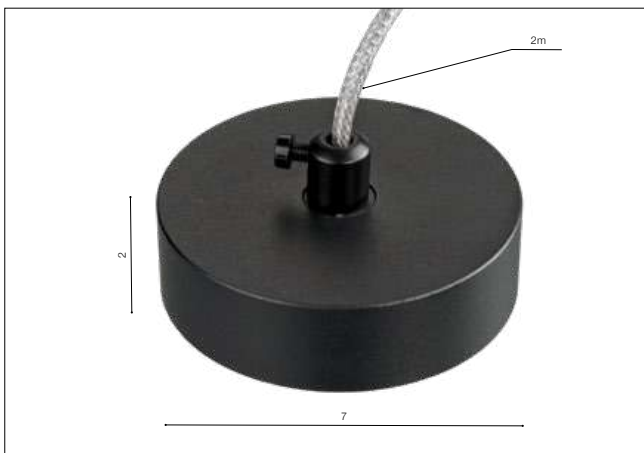

Track 1-Line Pendant Accessory 1.5m

- TRACK 1-LINE PENDANT ACCESSORY 1.5M (BLACK) **AZ4747**
- TRACK 1-LINE PENDANT ACCESSORY 1.5M (WHITE) **AZ4746**

Ceiling plate + wire

- CEILING PLATE + WIRE (BLACK) **AZ4780**
- CEILING PLATE + WIRE (WHITE) **AZ4782**