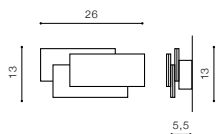

WH

CLOVER OVAL

LED integrated ☒

voltage: 230V	LED 12W 3000K 840lm	☒
IP20		LED
technical specification	installation place	☐
	beam angle: 360°	☒

COLOUR / NEW INDEX NO.

- ☒ BLACK (BK) **AZ2997**
- ☐ WHITE (WH) **AZ2998**