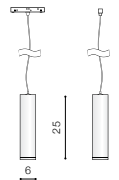

ALFA KERRY TRACK MAGNETIC CCT BLUETOOTH

66 Track Magnetic System – ALFA

ALFA KERRY TRACK MAGNETIC 5W CCT BLUETOOTH

LED integrated

voltage: 48V

IP20

technical
specification

LED 5W 300lm CCT

installation: ALFA Track Magnetic – 52 or 27

beam angle: 40°

COLOUR / NEW INDEX NO.

- SAND BLACK (BK) **AZ4852**
- WHITE (WH) **AZ4853**

ALFA KERRY TRACK MAGNETIC 15W CCT BLUETOOTH

LED integrated

voltage: 48V

IP20

technical
specification

LED 15W 1220lm CCT

installation: ALFA Track Magnetic – 52 or 27

beam angle: 60°

COLOUR / NEW INDEX NO.

- SAND BLACK (BK) **AZ4854**
- WHITE (WH) **AZ4855**