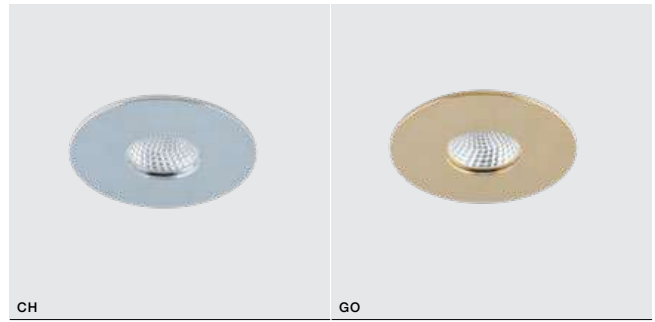

CLETO

bulb not includ ☒

voltage: 230V	connect GU10 1x Max 50W	
IP20	installation place	☐
	inlettet opening	Ø 7,0 cm

COLOUR / NEW INDEX NO.

- CHROME (CH) **AZ1621**
- GOLD (GO) **AZ1622**