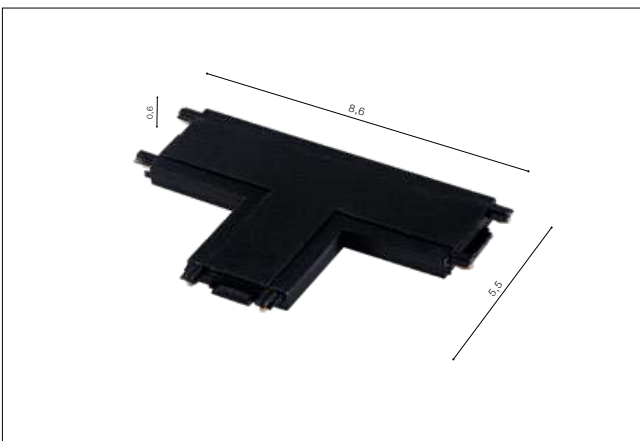

GAMMA TRACK MAGNETIC T CONNECTOR

■ GAMMA TRACK MAGNETIC T CONNECTOR (BLACK) AZ5316

DESIGN PATENTED BY AZZARDO