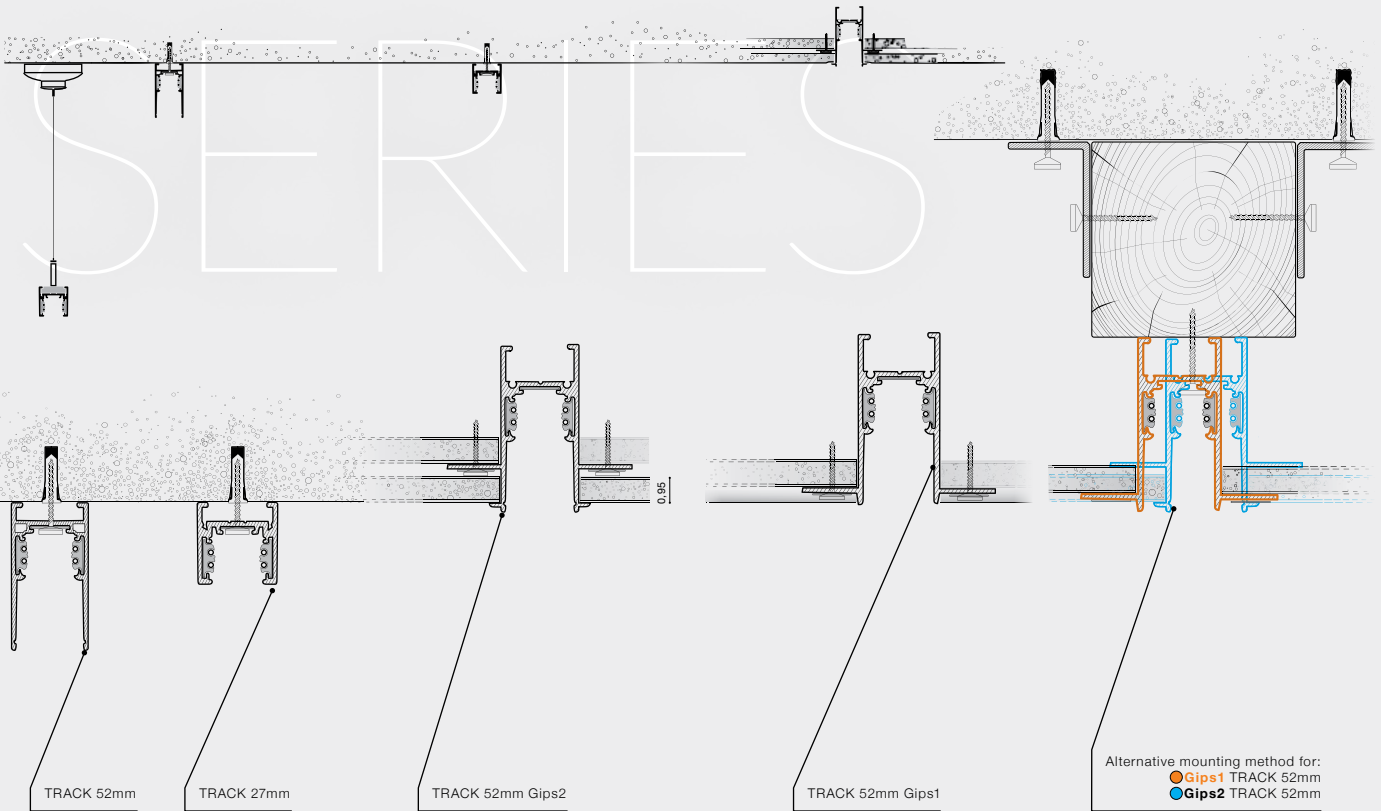

Available options for installation place – surface-mounted, flush-mounted and suspended

ALFA Track Magnetic 52 Gips1 (1m, 1,5m, 2m, 3m) WITH END CAP 2x (All included)

- ☒ ALFA TRACK MAGNETIC 52 GIPS1 1m (BLACK) **AZ4863**
- ☐ ALFA TRACK MAGNETIC 52 GIPS1 1m (WHITE) **AZ5457**
- ☒ ALFA TRACK MAGNETIC 52 GIPS1 1,5m (BLACK) **AZ4864**
- ☐ ALFA TRACK MAGNETIC 52 GIPS1 1,5m (WHITE) **AZ5458**
- ☒ ALFA TRACK MAGNETIC 52 GIPS1 2m (BLACK) **AZ4865**
- ☐ ALFA TRACK MAGNETIC 52 GIPS1 2m (WHITE) **AZ5453**
- ☒ ALFA TRACK MAGNETIC 52 GIPS1 3m (BLACK) **AZ5455**
- ☐ ALFA TRACK MAGNETIC 52 GIPS1 3m (WHITE) **AZ5454**