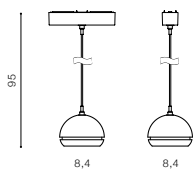

NEO SERIE 220 TRACK MAGNETIC CCT BLUETOOTH

Track Magnetic System - NEO

BK

NEO SERIE 220 9W CCT BLUETOOTH

LED integrated

voltage: 48V

LED 9W 310lm CCT 3000K - 6400K

IP20

>90 CRI dimmable

LED

technical

installation: NEO Track Magnetic

specification

beam angle: 106°

COLOUR / NEW INDEX NO.

■ BLACK (BK) **AZ5128**