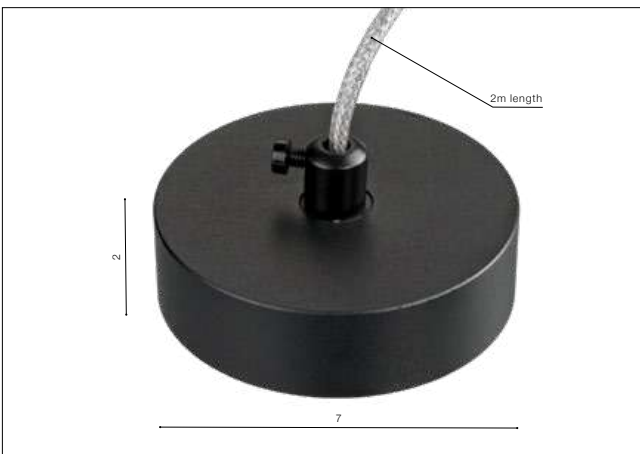

Ceiling Plate + Wire

- TRACK CEILING PLATE + WIRE (BLACK) **AZ4780**
- TRACK CEILING PLATE + WIRE (WHITE) **AZ4782**

ALFA Track Magnetic 52 Cover 1m

- ALFA TRACK MAGNETIC 52 COVER 1m (BLACK) **AZ4652**
- ALFA TRACK MAGNETIC 52 COVER 1m (WHITE) **AZ4653**