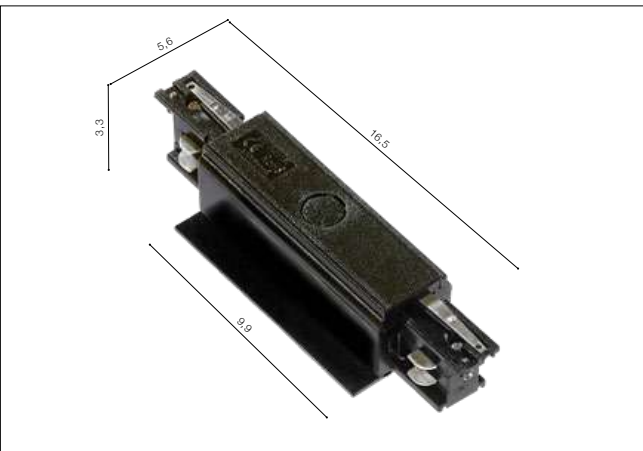

End Power Gips (Left, Right)

- END POWER GIPS RIGHT (BLACK) **AZ4304**
- END POWER GIPS RIGHT (WHITE) **AZ4303**
- END POWER GIPS LEFT (BLACK) **AZ4310**
- END POWER GIPS LEFT (WHITE) **AZ4309**

Power Gips

- POWER GIPS (BLACK) **AZ4296**
- POWER GIPS (WHITE) **AZ4295**

L Connector Gips (only Right)

- L CONNECTOR GIPS RIGHT (BLACK) **AZ4298**
- L CONNECTOR GIPS RIGHT (WHITE) **AZ4297**

T Connector Gips (only Right)

- T CONNECTOR GIPS RIGHT (BLACK) **AZ4300**
- T CONNECTOR GIPS RIGHT (WHITE) **AZ4299**