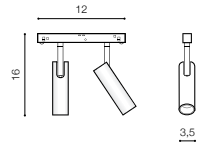

installation: ALFA Track Magnetic – 52 or 27

specification

beam angle: 30°

COLOUR / NEW INDEX NO.

- 3000K GOLD / BLACK (GO/BK) . . . **AZ4588**
- 3000K BLACK / BLACK (BK/BK) . . . **AZ4584**
- 3000K WHITE / BLACK (WH/BK) . . . **AZ4585**
- 4000K BLACK / BLACK (BK/BK) . . . **AZ4586**
- 4000K WHITE / BLACK (WH/BK) . . . **AZ4587**