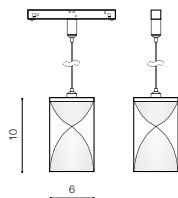

ALFA MAYA TRACK MAGNETIC

90 Track Magnetic System – ALFA

ALFA MAYA TRACK MAGNETIC 3W 3000K

LED integrated ☒

voltage: 48V

LED 3W 250lm 3000K

IP20

LED

technical

installation: ALFA Track Magnetic – 52 or 27 ☒

specification

beam angle: 190° ☒

COLOUR / NEW INDEX NO.

■ BLACK (BK) **AZ4629**