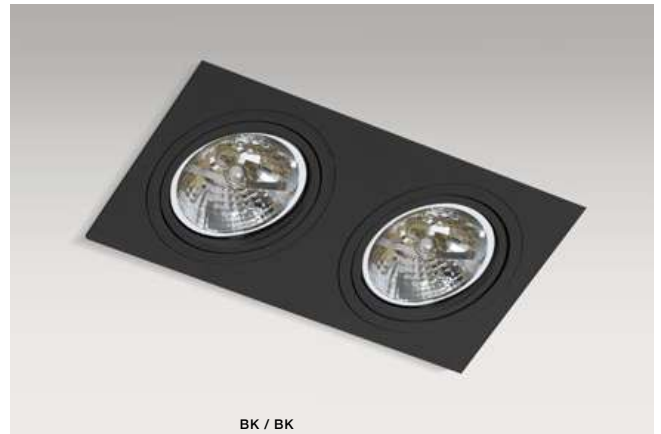

BK / BK

SIRO 2

bulb not includ

voltage: 230V	connect 2x ES111 MAX 50W or ADAP111
IP20	connect GU10 2x Max 40W
	installation place
	inlet opening 31x15cm

COLOUR / NEW INDEX NO.

- ALUMINIUM (ALU) **AZ0770**
- BLACK / ALUMINIUM (BK / ALU) **AZ0772**
- WHITE (WH) **AZ0771**
- BLACK / BLACK (BK / BK) **AZ2806**