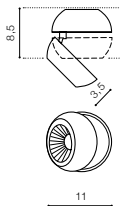

OJOS 2

LED integrated

voltage: 230V	LED 2x9W 700lm 3000K	
IP20		
technical	installation place	
specification	beam angle: 24°	

COLOUR / NEW INDEX NO.

- ☐ WHITE (WH) **AZ4198**
- ☒ BLACK (BK) **AZ4199**