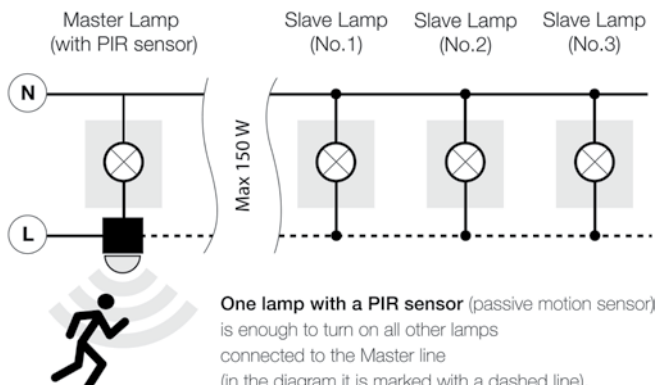

MASTER SLAVE SYSTEM

VENTA IP54

460 Outdoor lamps

VENTA

voltage: 230V	E27 1x MAX 40W	
IP54	installation place	

COLOUR / NEW INDEX NO.

-  BLACK (BK) **AZ4350**
-  DARK GREY (DGR) **AZ4351**

VENETO