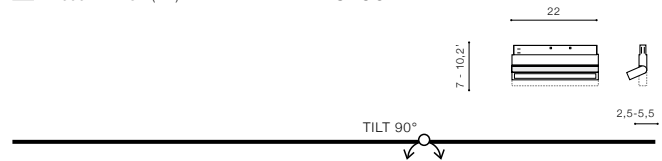

ALFA CYRUS TRACK MAGNETIC

82 Track Magnetic System – ALFA

ALFA CYRUS TRACK MAGNETIC 6W
3000K / 4000K LED integrated

voltage: 48 V	LED 6W 620lm 3000K	
IP20	LED 6W 620lm 4000K	
technical specification	installation place: Alfa Track Magnetic <input type="checkbox"/>	
	beam angle: 28°	