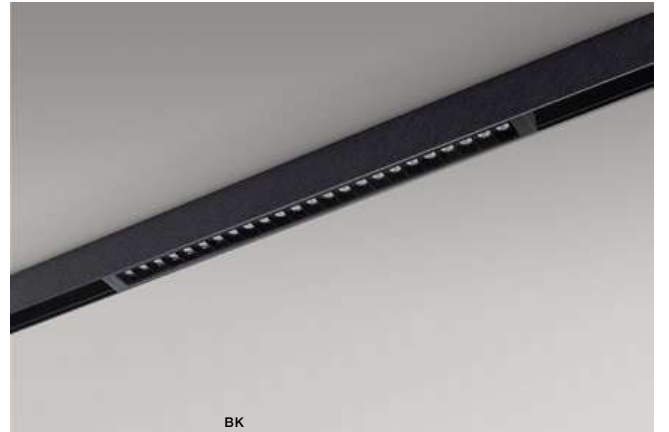

BK

BETA KIRA 230V TRACK MAGNETIC 18W CCT BLUETOOTH LED integrated

voltage: 230V	LED 18W 1962lm CCT 3000-6000K	LED
IP20	dimmable	
technical specification	installation: BETA Track Magnetic 230V	☐
	beam angle: 24°	☐

COLOUR / NEW INDEX NO. 2.5

■ BLACK (BK) . . . . . **AZ5176** ◀ 1 ————— ▣

—————
41