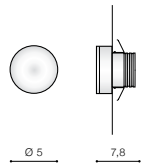

COLOUR / NEW INDEX NO.

- BLACK (BK) **AZ3369**
- WHITE (WH) **AZ3370**
- SATIN NICKEL (SN) **AZ3371**