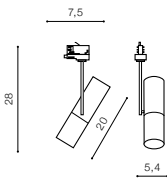

LOLO TRACK

22 Track 3 Line

LOLO TRACK 3 LINE GU10

bulb not included

voltage: 230V	GU10 1x Max. 50W
IP20	installation: Track 3 Line

COLOUR / NEW INDEX NO.

- BLACK (BK) **AZ4577**
- WHITE (WH) **AZ4578**

WH

BK