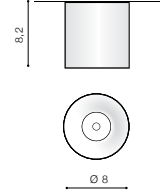

LED integrated

voltage: 230V

LED 10W 800lm 3000K

LED

IP20

technical

installation place ☐

specification

beam angle: 23°

COLOUR / NEW INDEX NO.

- BLACK (BK) **AZ2844**
- WHITE (WH) **AZ2845**
- GOLD (GO) **AZ2846**

LED integrated

voltage: 230V

LED 10W 830lm 4000K

LED

IP20

technical

installation place ☐

specification

beam angle: 23°

COLOUR / NEW INDEX NO.

- BLACK (BK) **AZ4322**
- WHITE (WH) **AZ4324**
- GOLD (GO) **AZ4323**