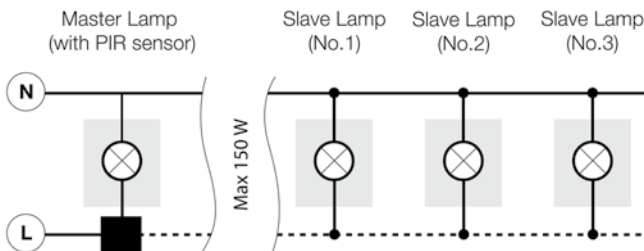

MASTER SLAVE SYSTEM (OPTION)

One lamp with a PIR sensor (passive motion sensor) is enough to turn on all other lamps connected to the Master line (in the diagram it is marked with a dashed line).