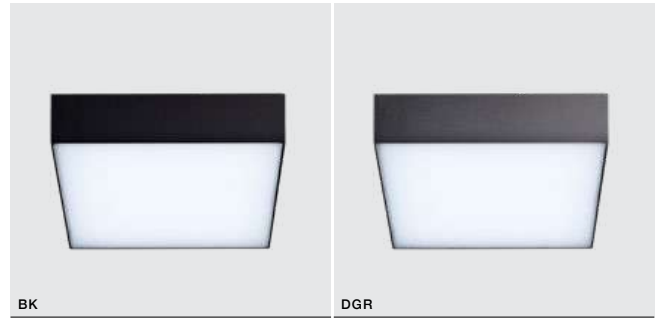

WH

WH

BK

DGR

WH

CASPER SQUARE 3000K / 4000K

LED integrated

voltage: 230V