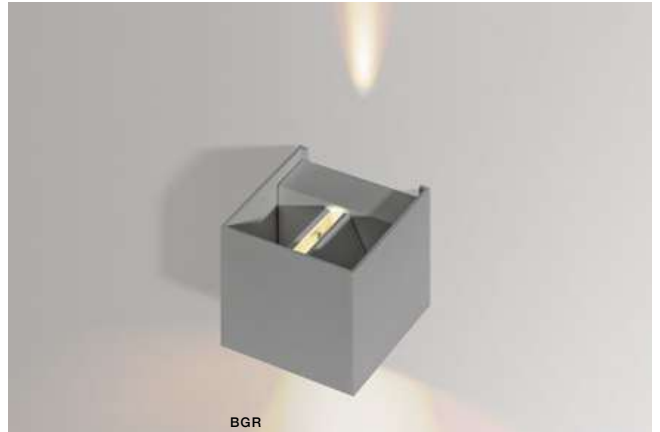

BGR

GAMBINO

LED integrated ☐

voltage: 230V	LED 2x3W 480 lm 3000K	☐
IP54		LED
technical specification	installation place	☐
	beam angle: adjustable max 90°	☒

COLOUR / NEW INDEX NO.

- ☐ WHITE (WH) **AZ0950**
- ☐ BRIGHT GREY (BGR) **AZ0958**
- ☐ DARK GREY (DGR) **AZ0957**