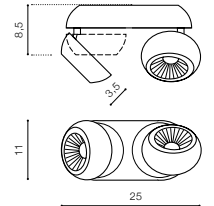

OJOS

232 Exposed downlights

LED integrated

voltage: 230V	LED 9W 700lm 3000K	
IP20		
technical	installation place	
specification	beam angle: 24°	

COLOUR / NEW INDEX NO.

- ☐ WHITE (WH) **AZ4196**
- ☒ BLACK (BK) **AZ4197**

LED integrated

voltage: 230V	LED 2x9W 700lm 3000K	
IP20		
technical	installation place	
specification	beam angle: 24°	

COLOUR / NEW INDEX NO.

- ☐ WHITE (WH) **AZ4198**
- ☒ BLACK (BK) **AZ4199**