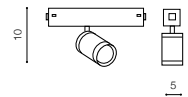

COLOUR / NEW INDEX NO.

■ BLACK (BK) **AZ5183**

5

TILT 90°

ROTATION 350°

TILT 90°

ROTATION 350°