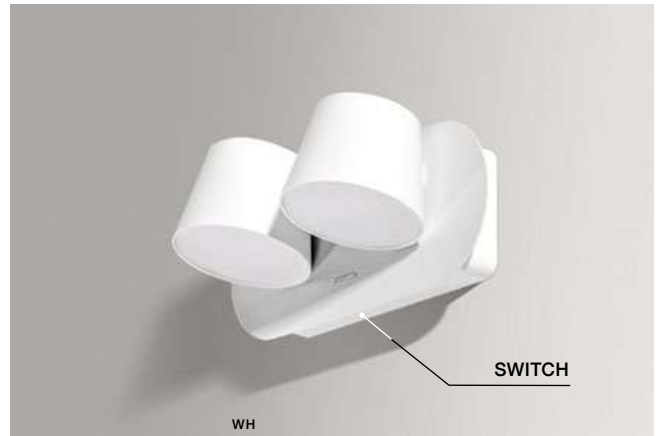

RAMONA LED SWITCH

416 Indoor wall lamps

RAMONA 1 LED SWITCH

LED integrated

voltage: 230V	LED 6W 3000K 500lm	
IP20		
technical	installation place	
specification	beam angle: 60°	

COLOUR / NEW INDEX NO.

- SAND WHITE (WH) **AZ2566**
- SAND BLACK (BK) **AZ2565**