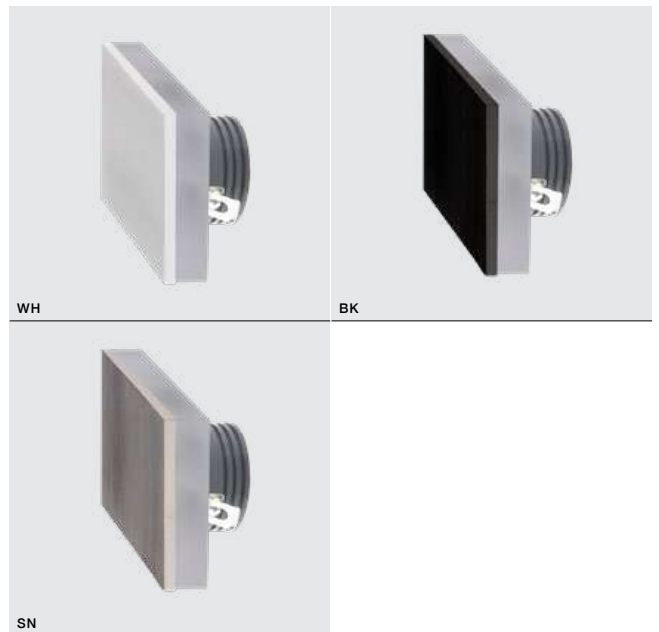

OZ

LED integrated

voltage: 230V

LED 1W 85lm 4000K

IP20

technical specification

installation place ☐ inlet opening Ø 4,8cm
beam angle: 360°

COLOUR / NEW INDEX NO.

- BLACK (BK) **AZ3372**
- WHITE (WH) **AZ3373**
- SATIN NICKEL (SN) **AZ3374**

MOUNTING BOX INCLUDED