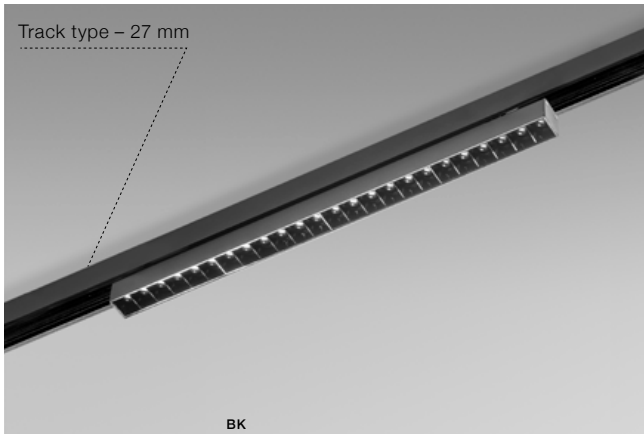

ALFA KIRA TRACK MAGNETIC CCT BLUETOOTH

64 Track Magnetic System – ALFA

ALFA KIRA TRACK MAGNETIC 12W
CCT BLUETOOTH LED integrated

voltage: 48V IP20		LED 12W 1150lm	
technical specification		installation: ALFA Track Magnetic – 52 or 27 ☐ beam angle: 50°	

COLOUR / NEW INDEX NO.

BLACK (BK) **AZ4901**