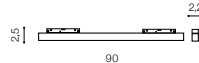

ALFA SAGA TRACK MAGNETIC CCT BLUETOOTH

Track Magnetic System – ALFA

ALFA SAGA TRACK MAGNETIC 12W CCT BLUETOOTH

LED integrated

voltage: 48V

IP20

technical
specification

LED 12W 600lm CCT

installation: ALFA Track Magnetic – 52 or 27

beam angle: 120°

COLOUR / NEW INDEX NO.

- ☒ SAND BLACK (BK) **AZ4846**
- ☐ WHITE (WH). **AZ4847**

ALFA SAGA TRACK MAGNETIC 20W CCT BLUETOOTH

LED integrated

voltage: 48V

IP20

technical
specification

LED 20W 1100lm CCT

installation: ALFA Track Magnetic – 52 or 27

beam angle: 120°

COLOUR / NEW INDEX NO.

- ☒ SAND BLACK (BK) **AZ4848**
- ☐ WHITE (WH). **AZ4849**

ALFA SAGA TRACK MAGNETIC 36W CCT BLUETOOTH

LED integrated

voltage: 48V

IP20

technical
specification

LED 36W 1900lm CCT

installation: ALFA Track Magnetic – 52 or 27

beam angle: 120°

COLOUR / NEW INDEX NO.

- ☒ SAND BLACK (BK) **AZ4850**
- ☐ WHITE (WH). **AZ4851**