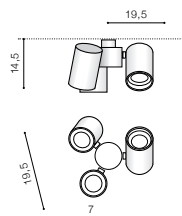

MAKALU

210 Exposed downlights

MAKALU 1

bulb not included

voltage: 230V	connect GU10 1x Max 50W
IP20	
	installation place

COLOUR / NEW INDEX NO.

- BLACK (BK) **AZ4210**
- WHITE (WH) **AZ4211**

MAKALU 2

bulb not included

voltage: 230V	connect GU10 2x Max 50W
IP20	
	installation place

COLOUR / NEW INDEX NO.

- BLACK (BK) **AZ4212**
- WHITE (WH) **AZ4213**

MAKALU 3

bulb not included

voltage: 230V	connect GU10 3x Max 50W
IP20	
	installation place

COLOUR / NEW INDEX NO.

- BLACK (BK) **AZ4214**
- WHITE (WH) **AZ4215**