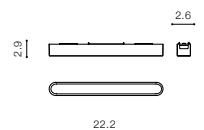

GAMMA SANGRIA MILKY TRACK MAGNETIC

136 Track Magnetic System – GAMMA

BK

GAMMA SANGRIA MILKY TRACK MAGN. 6W 3000K/4000K LED integrated

voltage: 48 V	LED 6W 360lm 3000K	LED
IP20	LED 6W 420lm 4000K	
technical specification	installation: GAMMA Track Magnetic	☐
	beam angle: 120°	☐

COLOUR / NEW INDEX NO.

- 3000K BLACK (BK) **AZ5266**
- 4000K BLACK (BK) **AZ5267**

BK

GAMMA SANGRIA MILKY TRACK MAGN. 12W 3000K/4000K LED integrated

voltage: 48 V	LED 12W 720lm 3000K	LED
IP20	LED 12W 720lm 4000K	
technical specification	installation: GAMMA Track Magnetic	☐
	beam angle: 120°	☐

COLOUR / NEW INDEX NO.

- 3000K BLACK (BK) **AZ5269**
- 4000K BLACK (BK) **AZ5270**