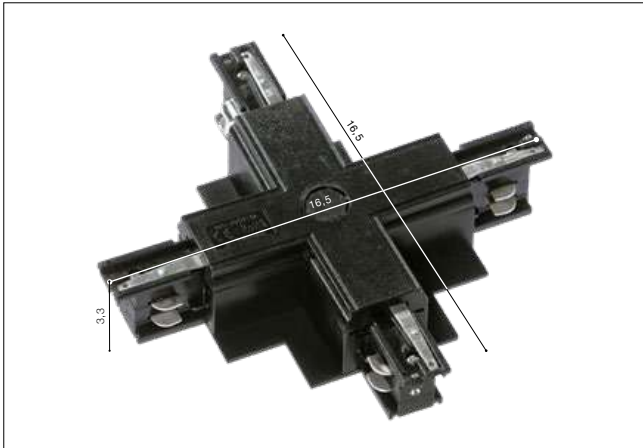

X Connector Gips

- X CONNECTOR GIPS (BLACK) **AZ4302**
- X CONNECTOR GIPS (WHITE) **AZ4301**

MINI SIMPLE CONNECTION

- MINI SIMPLE CONNECTION (BLACK) **AZ2981**
- MINI SIMPLE CONNECTION (WHITE) **AZ2982**

End Cap

- END CAP (BLACK) **AZ4288**
- END CAP (WHITE) **AZ4287**

TRACK 3 LINE ELECTRIC ADAPTER

- ELECTRIC (BLACK) **AZ3003**
- ELECTRIC (WHITE) **AZ3012**