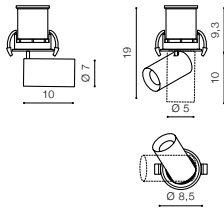

WH / BK

BK / BK