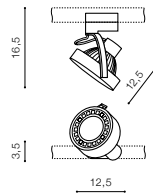

COLOUR / NEW INDEX NO.

- ☒ BLACK (BK) **AZ4666**
- ☐ WHITE (WH) **AZ4667**