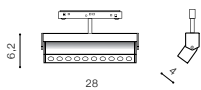

ALFA SONYA TRACK MAGNETIC CCT BLUETOOTH

Track Magnetic System – ALFA 71

ALFA SONYA TRACK MAGNETIC CCT BLUETOOTH

LED integrated ☒

voltage: 48V

IP20

technical specification

LED 20W 2100lm CCT

installation: ALFA Track Magnetic – 52 or 27 ☒

beam angle: 60° ☒

COLOUR / NEW INDEX NO.

☒ SAND BLACK (BK) **AZ4844**

☐ WHITE (WH) **AZ4845**