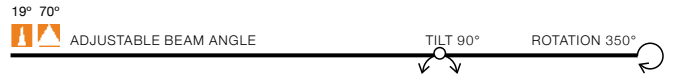

LUMI LED

420 Indoor wall lamps

LUMI

LED integrated ☒

voltage: 230V	LED 5W 500lm 3000K	LED
IP20		installation place ☐ ☐
technical specification		adjustable beam angle: 19°÷70° ☒ ☒

COLOUR / NEW INDEX NO.

- ☐ WHITE FINISH SHINING (WH) **AZ4556**
- ☒ BLACK FINISH SHINING (BK) **AZ4555**