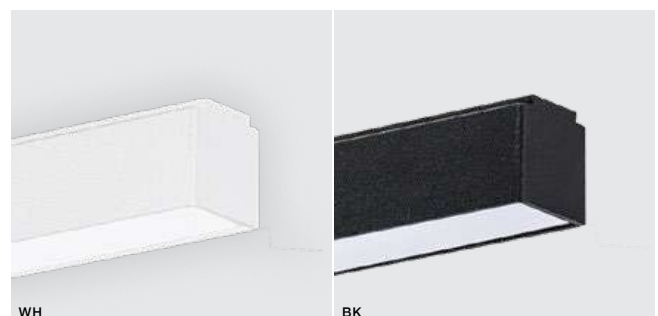

specification

LED 36W 1800lm 3000K

installation: ALFA Track Magnetic – 52 or 27

beam angle: 120°

COLOUR / NEW INDEX NO.

- WHITE (WH) **AZ4612**
- BLACK (BK) **AZ4611**

WH

BK