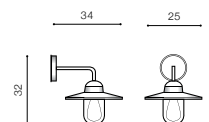

OSVALD WALL

		bulb not includ ☒
voltage: 230V	E27 1x MAX 40W	
IP44	installation place	☒

COLOUR / NEW INDEX NO.

☒ BLACK (BK) **AZ4489**