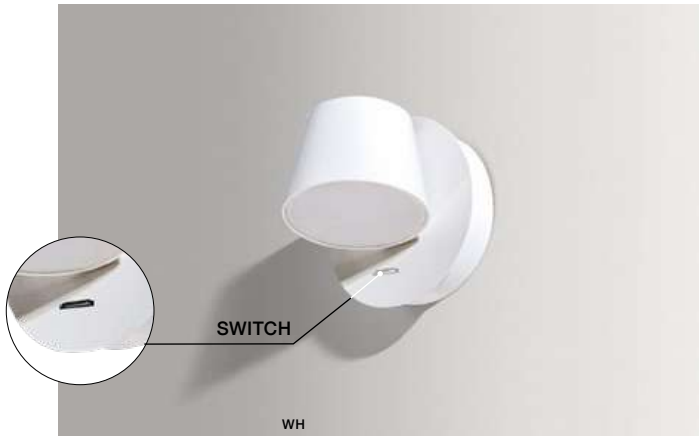

RAMONA LED SWITCH

416 Indoor wall lamps

RAMONA 1 LED SWITCH

LED integrated

voltage: 230V	LED 6W 3000K 500lm	
IP20		
technical	installation place	
specification	beam angle: 60°	

COLOUR / NEW INDEX NO.

- SAND WHITE (WH) **AZ2566**
- SAND BLACK (BK) **AZ2565**