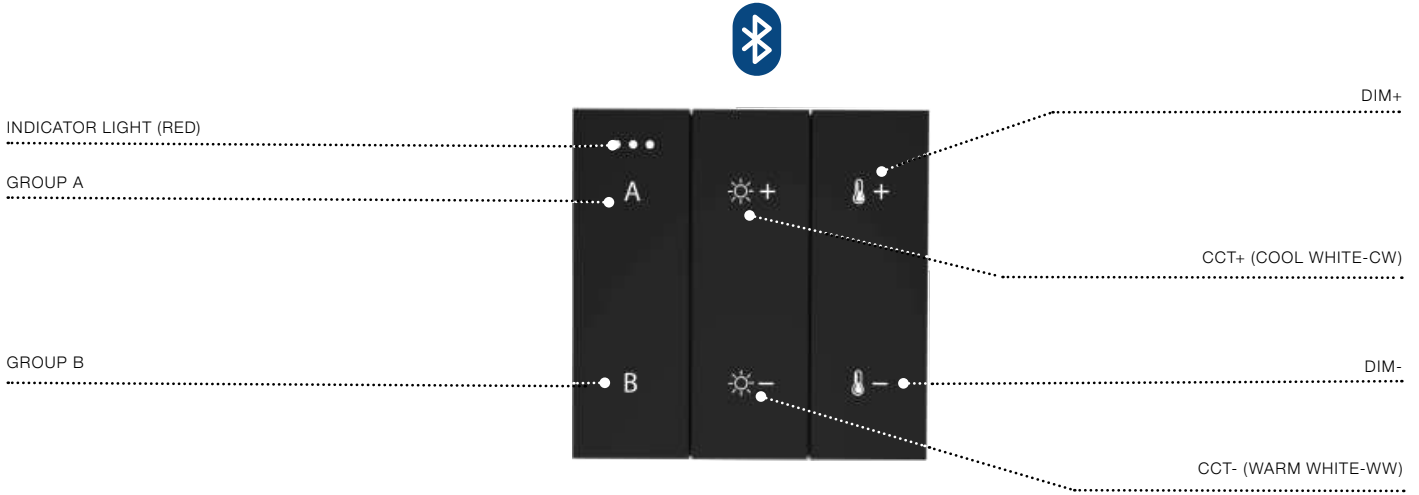

Switch Panel Remote Control 2-Group Bluetooth Bk

Operating Schematic

AZ5209