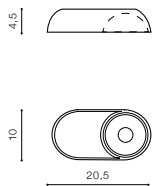

TILT 90°   ROTATION 360°