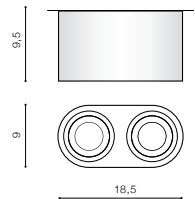

COLOUR / NEW INDEX NO.

- BLACK (BK) **AZ2821**
- WHITE (WH) **AZ2820**
- BLACK / CHROME (BK / CH) **AZ2930**