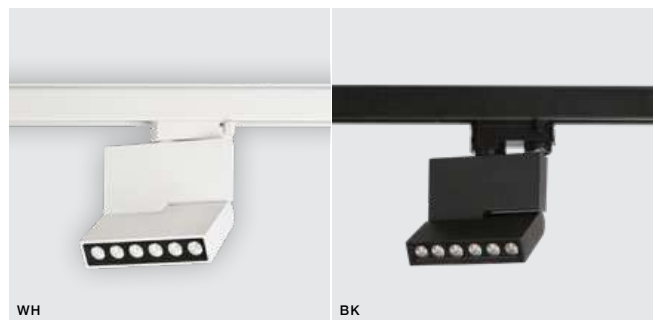

LEON 5 TRACK

LED integrated ☒

voltage: 230V

LED 12W 1020lm 3000K

LED

IP20

technical

installation place: Track Electric 3 Line ☒

specification

beam angle: 60° ☒

COLOUR / NEW INDEX NO.

- ☐ WHITE (WH) **AZ3490**
- ☒ BLACK (BK) **AZ3491**