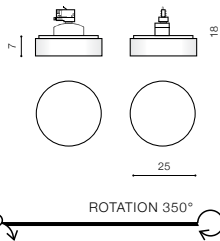

LED

technical

installation: Track 3 Line

specification

beam angle: 120°

COLOUR / NEW INDEX NO.

■ BLACK (BK) **AZ4516**

BK