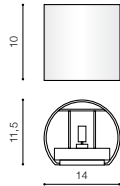

FOUR ADJUSTABLE LIGHT ANGLE TILT 90°