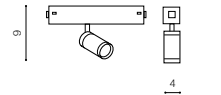

COLOUR / NEW INDEX NO.

- 3000K BLACK (BK) **AZ5195**
- 4000K BLACK (BK) **AZ5196**