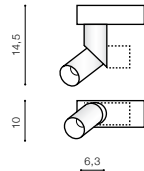

SANTOS EXPOSED ROUND

LED integrated ☐

voltage: 230V

LED 12W 645lm 3000K

LED

IP20

technical

installation place ☐

specification

beam angle: 23° ☐

COLOUR / NEW INDEX NO.

- ☐ WHITE (WH) **AZ3508**
- ☒ BLACK (BK) **AZ3509**