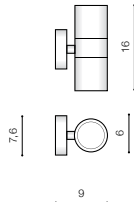

MASTER SLAVE SYSTEM

VENTA IP54

460 Outdoor lamps

VENTA

voltage: 230V	E27 1x MAX 40W	
IP54	installation place	

COLOUR / NEW INDEX NO.

-  BLACK (BK) **AZ4350**
-  DARK GREY (DGR) **AZ4351**

VENETO