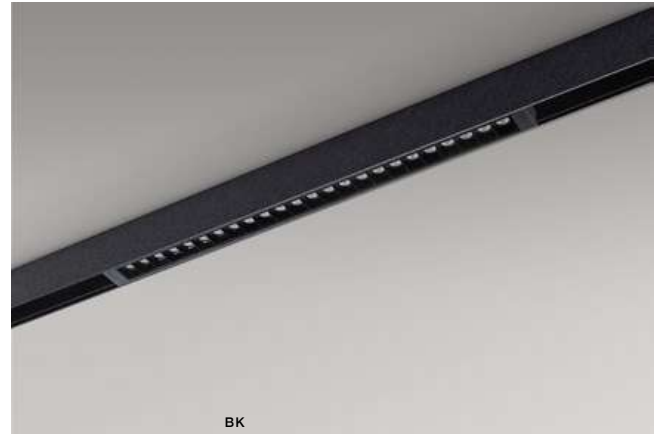

BK

ALFA KIRA II TRACK MAGNETIC 12W CCT BLUETOOTH

LED integrated

voltage: 48 V

LED 12W 1080lm 3000K - 6000K dimm

IP20

technical
specification

installation place: Alfa Track Magnetic

beam angle: 50°

COLOUR / NEW INDEX NO.

■ BLACK (BK) **AZ5503**