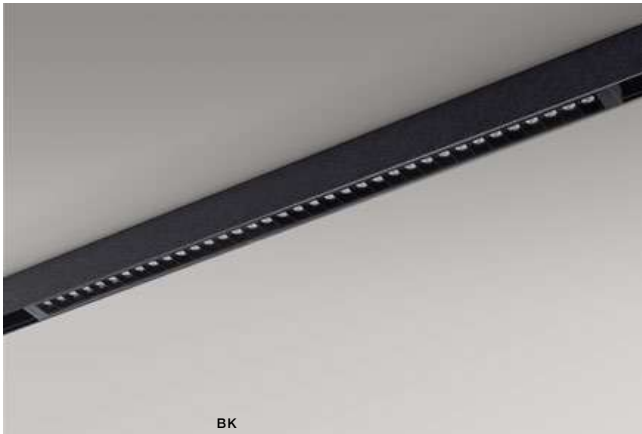

BK

ALFA KIRA II TRACK MAGNETIC 24W CCT BLUETOOTH

LED integrated

voltage: 48 V

LED 24W 2060lm 3000K - 6000K dimm

IP20

technical
specification

installation place: Alfa Track Magnetic

beam angle: 50°

COLOUR / NEW INDEX NO.

■ BLACK (BK) **AZ5504**