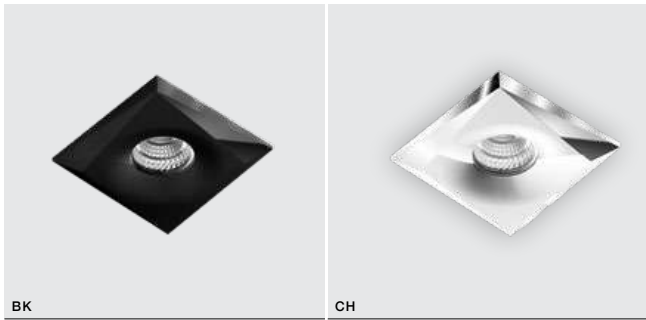

CH

LORENZO

bulb not includ ☒

voltage: 230V	connect GU10 1x Max 50W	☒
IP20	installation place	☐
	inlet opening	☒ Ø 7 cm

COLOUR / NEW INDEX NO.

- ☐ WHITE MATT (WH) **AZ1496**
- ☒ CHROME (CH) **AZ1617**
- ☒ BLACK (BK) **AZ4173**