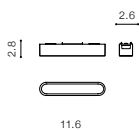

BK

GAMMA SANGRIA MILKY TRACK MAGN. 12W 3000K/4000K LED integrated

voltage: 48 V	LED 12W 720lm 3000K	LED
IP20	LED 12W 720lm 4000K	
technical specification	installation: GAMMA Track Magnetic	☐
	beam angle: 120°	☐

COLOUR / NEW INDEX NO.

- 3000K BLACK (BK) **AZ5269**
- 4000K BLACK (BK) **AZ5270**