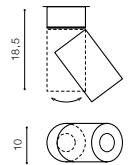

COLOUR / NEW INDEX NO.

- ☐ 3000K CHROME (CH) **AZ2220**
- ☐ 4000K CHROME (CH) **AZ2221**