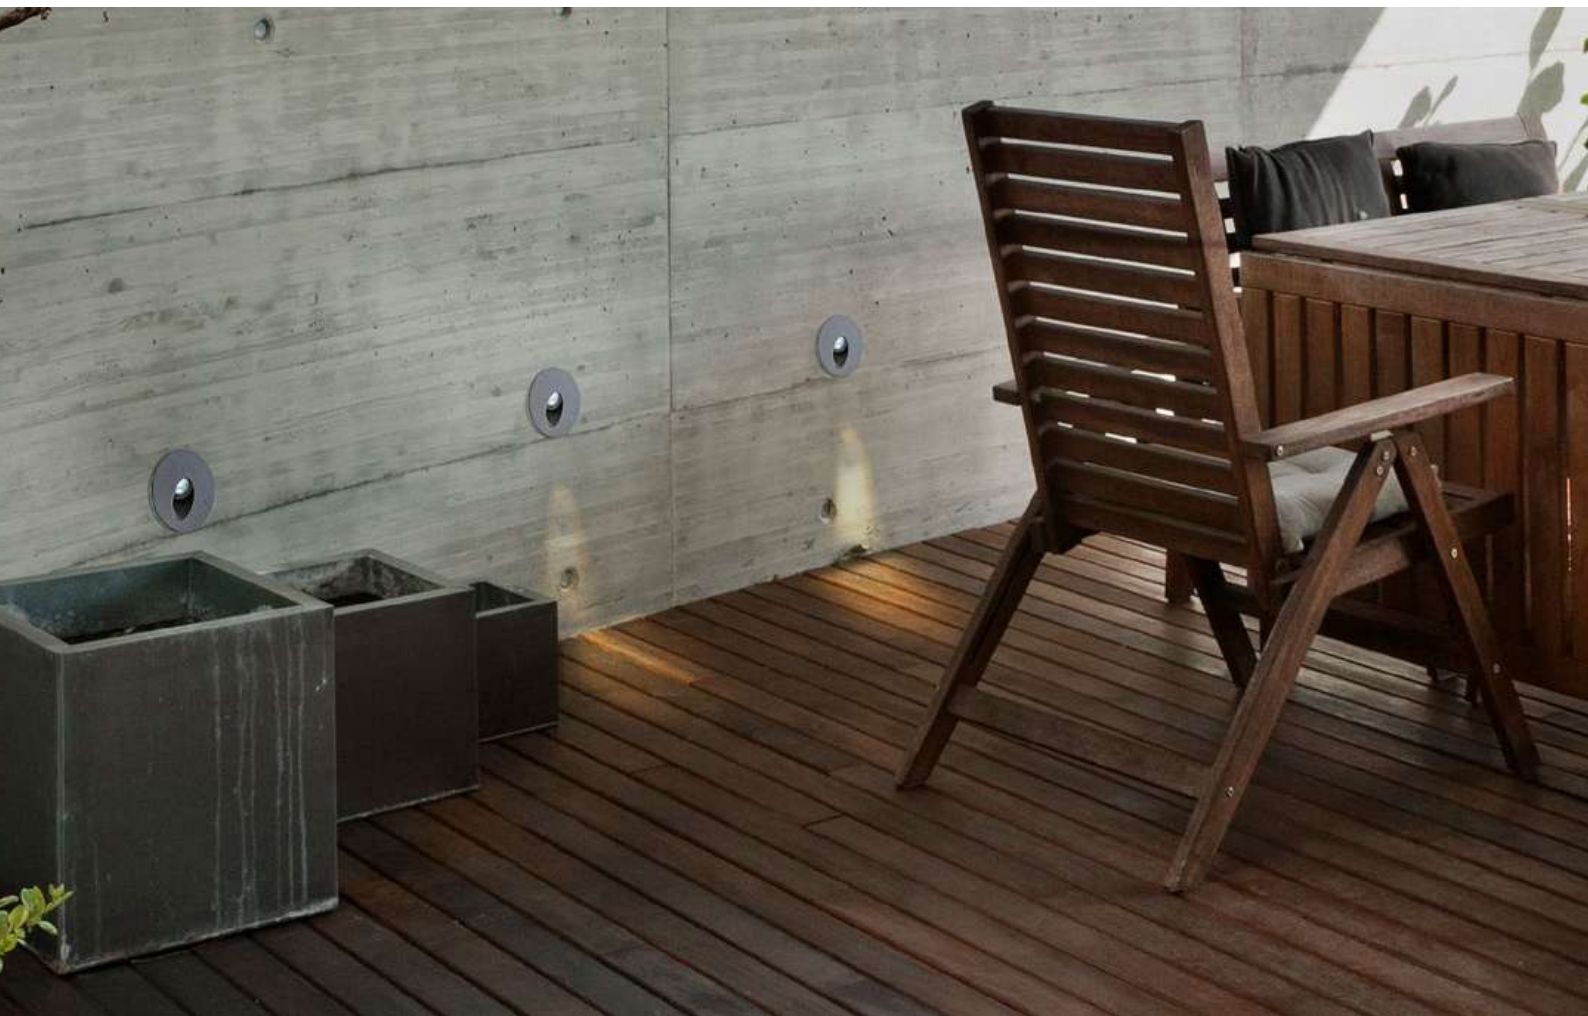

SARONA LED IP54

LED integrated

voltage: 230V

LED 3W 250lm 3000K

IP54

technical

installation place

inlet opening Ø 7,2cm

specification

beam angle: 10°

COLOUR / NEW INDEX NO.

DARK GREY (DGR) **AZ2183**