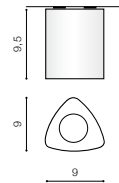

DARIO

bulb not included ☒

voltage: 230V	LED connect GU10 1x Max 50W	☐
IP20	installation place	☐

COLOUR / NEW INDEX NO.

- ☐ ALUMINIUM (ALU) **AZ1055**
- ☐ WHITE (WH) **AZ1056**
- ☐ BLACK (BK) **AZ1111**

BK