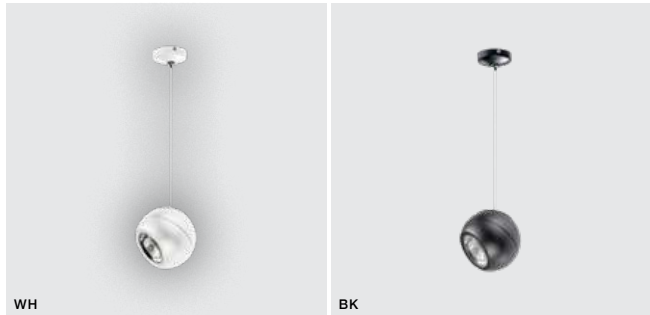

BK

SKYE PENDANT 3000K

LED integrated ☒

voltage: 230V

LED 12W 950lm 3000K

IP20

LED

technical

installation place ☐

specification

beam angle: 60° ☒

COLOUR / NEW INDEX NO.

- ☐ WHITE (WH) **AZ4522**
- ☒ BLACK (BK) **AZ4521**

WH

BK