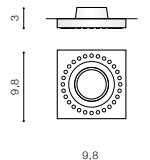

SIMON

294 Exclusive downlights

SIMON ROUND

bulb not includ

voltage: 230V	connect GU10 1x Max 50W
IP20	
	installation place
	inletet opening Ø 6cm

COLOUR / NEW INDEX NO.

- ☐ WHITE MATT (WH) **AZ1473**
- ☒ CHROME (CH) **AZ1614**
- ☐ BLACK CHROME (BCH) **AZ1613**

SIMON SQUARE

bulb not includ

voltage: 230V	connect GU10 1x Max 50W
IP20	
	installation place
	inletet opening Ø 6cm

COLOUR / NEW INDEX NO.

- ☐ WHITE MATT (WH) **AZ1474**
- ☒ BLACK CHROME (BCH) **AZ1615**