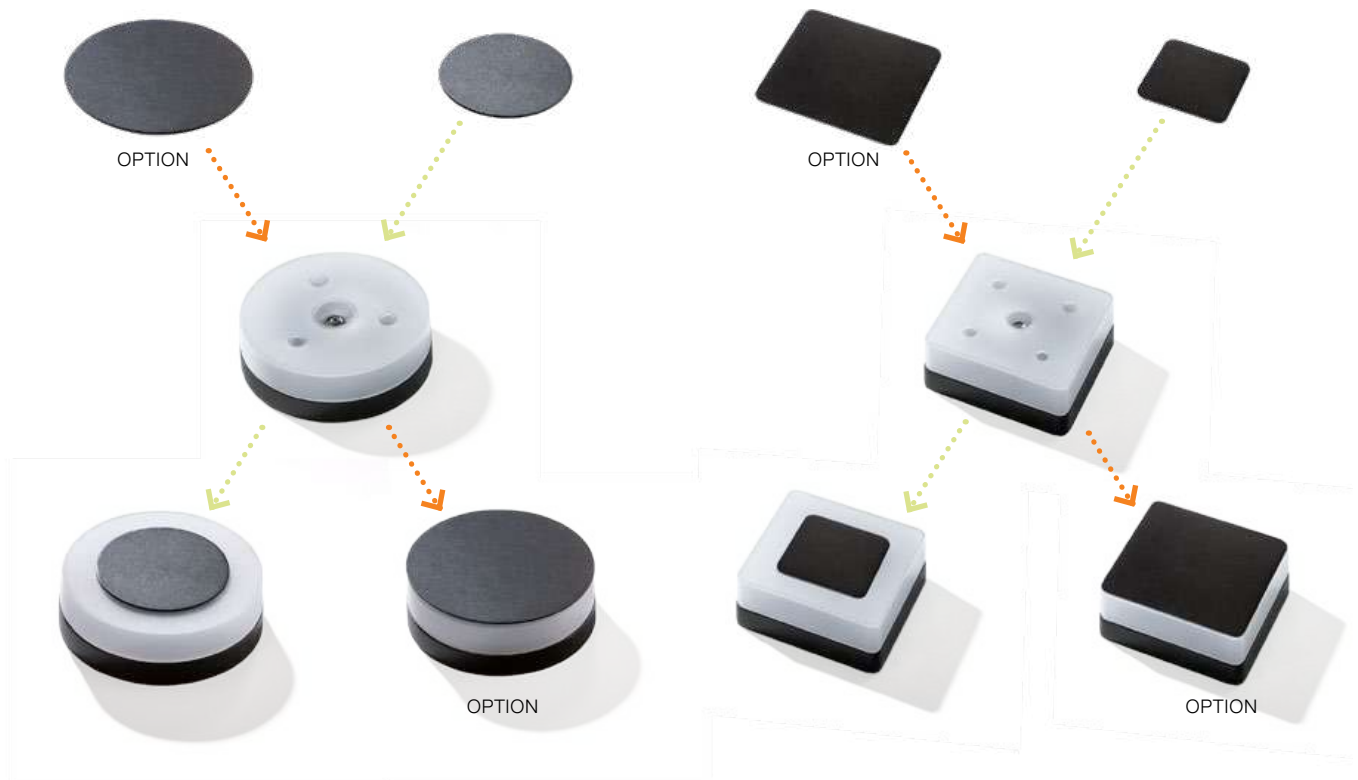

beam angle: 360°

COLOUR / NEW INDEX NO.

■ 3000K BLACK (BK) **AZ4461**

■ 4000K BLACK (BK) **AZ4462**

2 IN 1

THERE ARE 2 TYPES OF FRONT COVER FOR THE LAMP INCLUDED.
THANKS TO MAGNETIC FIXING SYSTEM THEY CAN BE EASILY CHANGED OR REMOVED COMPLETELY.