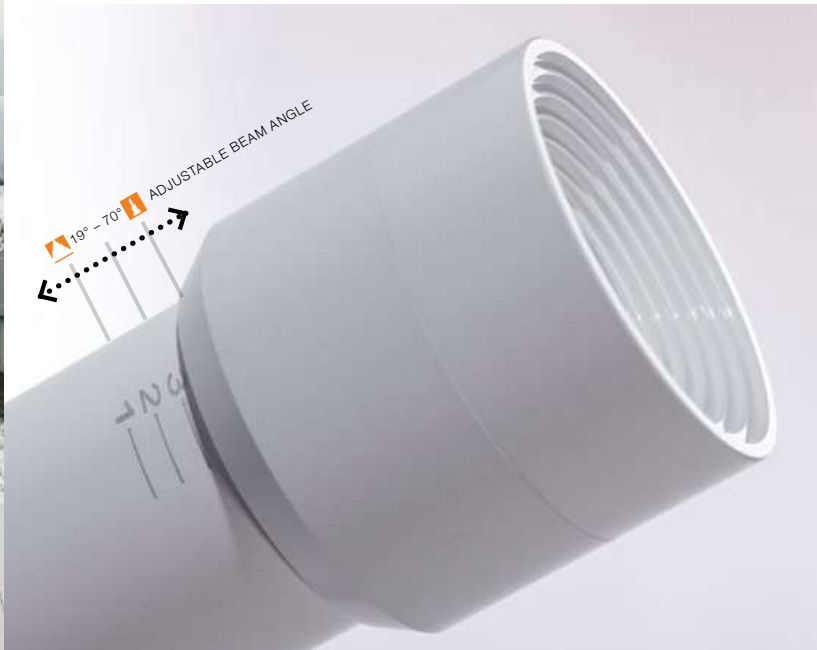

LUMI LED

420 Indoor wall lamps

LUMI

LED integrated ☒

voltage: 230V	LED 5W 500lm 3000K	LED
IP20		installation place ☐ ☐
technical specification		adjustable beam angle: 19°÷70° ☒ ☒

COLOUR / NEW INDEX NO.

- ☐ WHITE FINISH SHINING (WH) **AZ4556**
- ☒ BLACK FINISH SHINING (BK) **AZ4555**