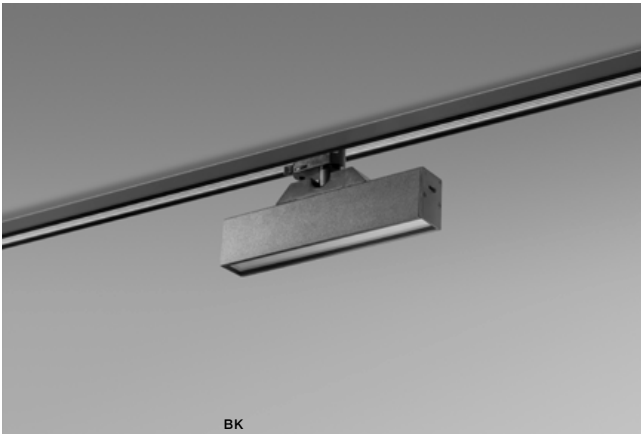

LINNEA TRACK CCT SWITCH

36 Track 3 Line

LINNEA 29 TRACK 3 LINE 12W CCT SWITCH
LED integrated

voltage: 230V	LED 12W 700lm		LED
IP20	3000K | 4000K | 5000K CCT		
technical specification	installation: Track 3 Line		
	beam angle: 120°		

COLOUR / NEW INDEX NO.

- ☐ WHITE (WH) **AZ4564**
- ☒ BLACK (BK) **AZ4563**