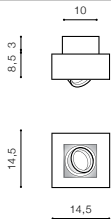

NIKEA 2 GU10

bulb not included

voltage: 230V	GU10 2x Max 50W
IP20	
	installation place

COLOUR / NEW INDEX NO.

- WHITE / BLACK (WH / BK) **AZ4433**
- WHITE (WH) **AZ4434**
- BLACK (BK) **AZ4435**