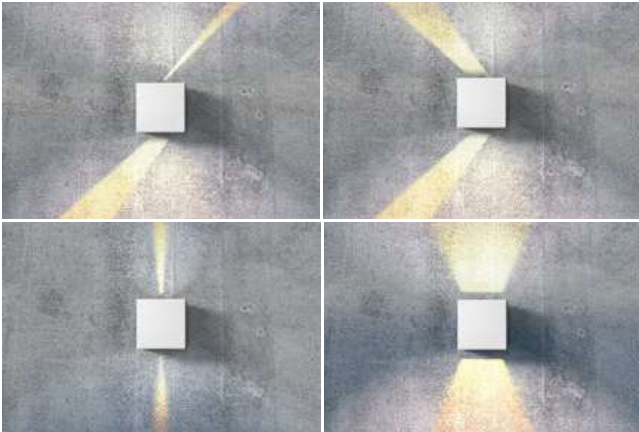

GAMBINO LED IP54

398 Indoor wall lamps

FOUR ADJUSTABLE LIGHT ANGLE