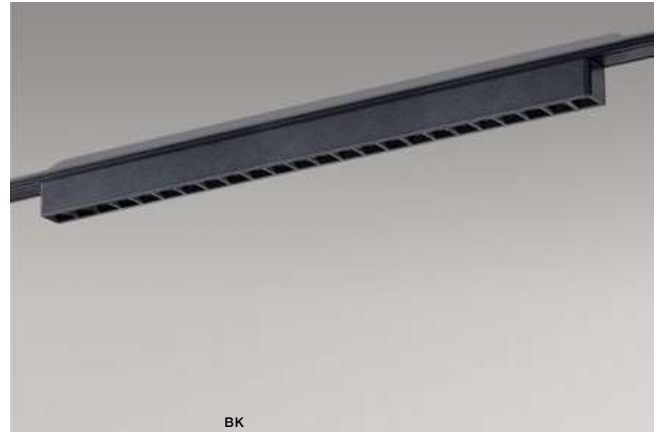

BK

GAMMA KIRA TRACK MAGNETIC 24W 3000K/4000K LED integrated

voltage: 48 V	LED 24W 1440 lm 3000K	
IP20	LED 24W 1500 lm 4000K	
technical	installation: GAMMA Track Magnetic	
specification	beam angle: 24°	

COLOUR / NEW INDEX NO.

- 3000K BLACK (BK) **AZ5296**
- 4000K BLACK (BK) **AZ5297**