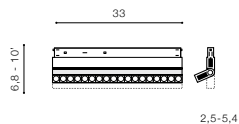

ALFA CYRUS TRACK MAGNETIC CCT BLUETOOTH

68 Track Magnetic System – ALFA

ALFA CYRUS TRACK MAGNETIC 6W		LED integrated
CCT BLUETOOTH		
voltage: 48 V	LED 6W 620lm 3000K - 6000K dimm	LED
IP20	QR code	
technical specification	installation place: Alfa Track Magnetic	☐
	beam angle: 28°	☐

COLOUR / NEW INDEX NO.

■ BLACK (BK) **AZ5507**

ALFA CYRUS TRACK MAGNETIC 12W		LED integrated
CCT BLUETOOTH		
voltage: 48 V	LED 12W 1060lm 3000K - 6000K dimm	LED
IP20	QR code	
technical specification	installation place: Alfa Track Magnetic	☐
	beam angle: 28°	☐

COLOUR / NEW INDEX NO.

■ BLACK (BK) **AZ5508**

ALFA CYRUS TRACK MAGNETIC 18W		LED integrated
CCT BLUETOOTH		
voltage: 48 V	LED 18W 1640lm 3000K - 6000K dimm	LED
IP20	QR code	
technical specification	installation place: Alfa Track Magnetic	☐
	beam angle: 28°	☐

COLOUR / NEW INDEX NO.

■ BLACK (BK) **AZ5509**