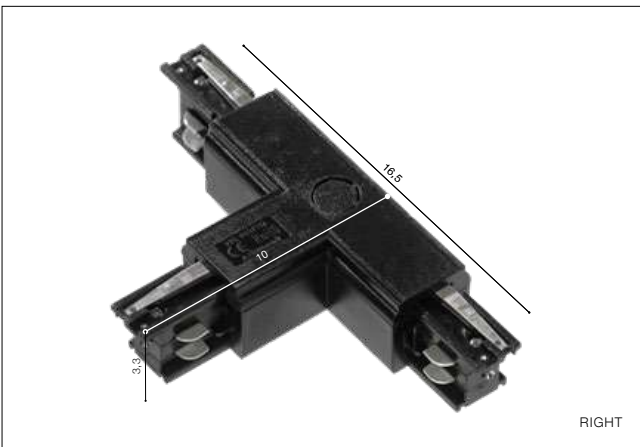

RIGHT

RIGHT