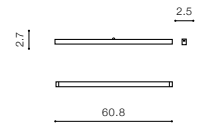

COLOUR / NEW INDEX NO.

 ■ BLACK (BK) **AZ5303**

GAMMA SANGRIA UGR TRACK MAGNETIC CCT BLUETOOTH

150 Track Magnetic System - GAMMA

Adaptable

TILT IS POSSIBLE ONLY WITH ADAPTER TILT 90°

ers

ADAPTER BIG