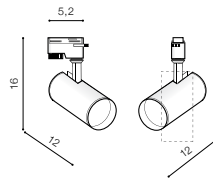

SWITCH 3000/4000/5500K