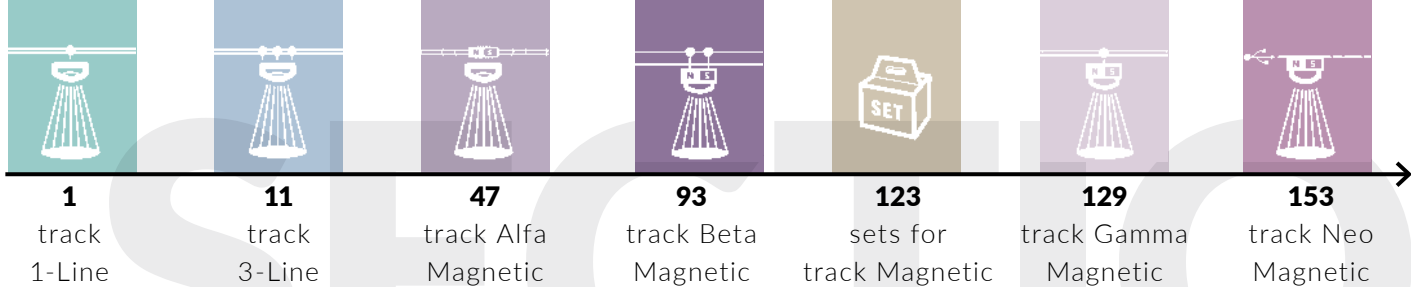

READING INTRODUCTION

A	B The electrical voltage between two points in the electrical circuit. The unit of voltage is the volt [V]. The most common voltage levels for our lamps are: 230V; 48V; 24V or 12V	C degree of protection for electrical devices against dust, moisture and water IP66 protection against ingress of dust, protection against powerful water jets or splashing of water from any direction IP54 protection against the ingress of dust in quantities that would interfere with operation, protection against drops of rain falling at any angle IP44 protection against solid objects (fine tools and wires to 1 mm), protection against drops falling at any angle, from all sides (rain) IP20 protection against accidental touch, lack of security moisture	D see detailed information on technical specification	E - BK - BLACK - BCH - BLACK CHROME - BGR - BRIGHT GREY - DGR - DARK GREY - WH - WHITE - CH - CHROME - AL - ALUMINIUM - GO - GOLD - AG - ANTIQUE GOLD - BR - BROWN - CO - CONCRETE - COO - COPPER - ST - STEEL - AM - AMBER - OL - OLIVE - CHA - CHAMPAGNE - AST - ANODISED STEEL - ABR - ANODISED BROWN - AGO - ANODISED GOLD - ACO - ANODISED COPPER
product name	voltage	protection class	technical specification	colour