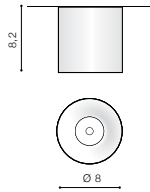

GO

MANE 10W 4000K

LED integrated

voltage: 230V

LED 10W 830lm 4000K

LED

IP20

technical

installation place ☐

specification

beam angle: 23°

COLOUR / NEW INDEX NO.

- BLACK (BK) **AZ4322**
- WHITE (WH) **AZ4324**
- GOLD (GO) **AZ4323**