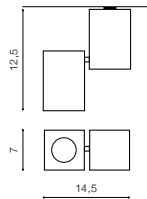

FLAVIO

220

Exposed downlights

FLAVIO

bulb not included ☒

voltage: 230V	LED connect GU10 1x Max. 50W ☒
IP20	
	installation place ☒

COLOUR / NEW INDEX NO.

☒ WHITE / BLACK (WH / BK) **AZ0791**

TILT 90°

FLAVIO 2

bulb not included ☒

voltage: 230V	LED connect GU10 2x Max. 50W ☒
IP20	
	installation place ☒

COLOUR / NEW INDEX NO.

☒ WHITE / BLACK (WH / BK) **AZ0792**

TILT 90°