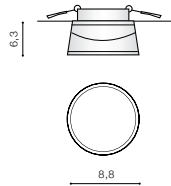

COLOUR / NEW INDEX NO.

- CHROME (CH) (3000K) **AZ2772**
- CHROME (CH) (4000K) **AZ2773**