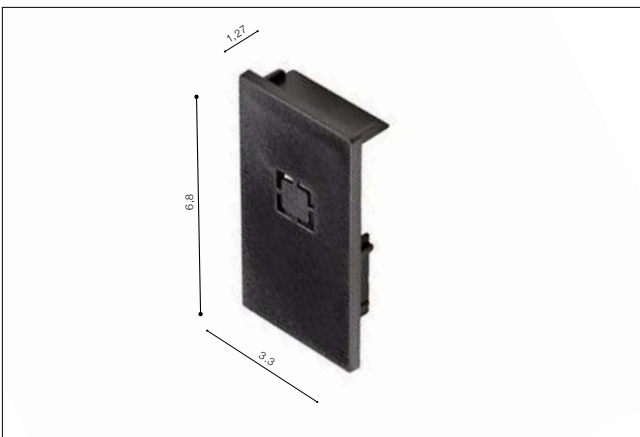

Ceiling Plate + Wire

- TRACK CEILING PLATE + WIRE (BLACK) **AZ4780**
- TRACK CEILING PLATE + WIRE (WHITE) **AZ4782**