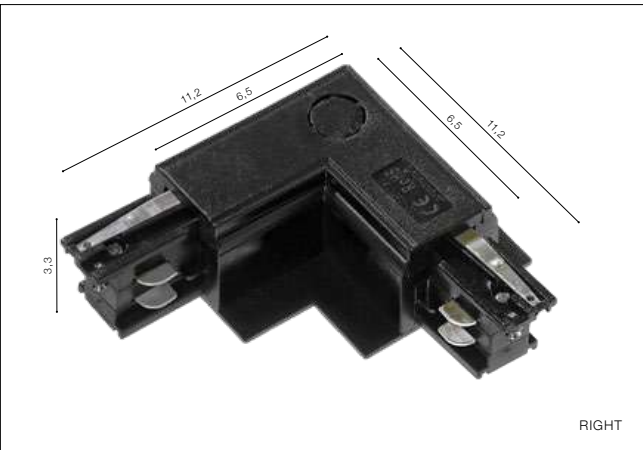

Power Gips

- POWER GIPS (BLACK) **AZ4296**
- POWER GIPS (WHITE) **AZ4295**

L Connector Gips (only Right)

- L CONNECTOR GIPS RIGHT (BLACK) **AZ4298**
- L CONNECTOR GIPS RIGHT (WHITE) **AZ4297**