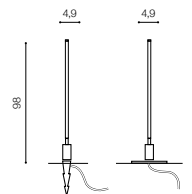

FREDO IP54

492 Outdoor lamps

voltage: 230V	LED 6W 390lm 4000K	LED integrated
IP54		
technical specification	installation:	
	beam angle: 120°	

COLOUR / NEW INDEX NO.

■ BLACK (BK) **AZ5337**

voltage: 230V	LED 12W 780lm 4000K	LED integrated
IP54		
technical specification	installation:	
	beam angle: 120°	

COLOUR / NEW INDEX NO.

■ BLACK (BK) **AZ5338**