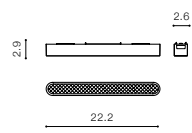

COLOUR / NEW INDEX NO.

- 3000K BLACK (BK) **AZ5281**
- 4000K BLACK (BK) **AZ5282**