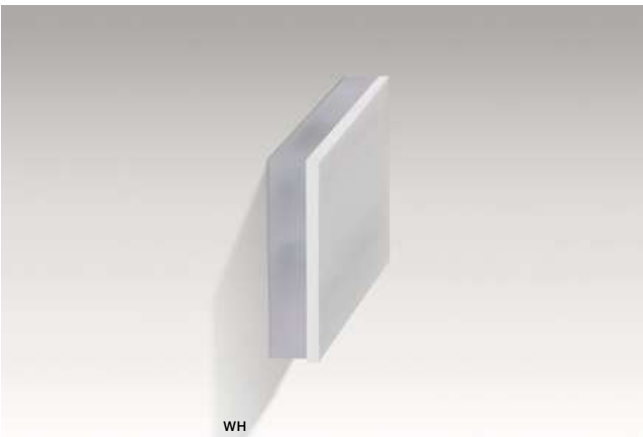

OZ

LED integrated

voltage: 230V

LED 1W 85lm 4000K

IP20

technical specification

installation place ☐ inlet opening Ø 4,8cm
beam angle: 360°

COLOUR / NEW INDEX NO.

- BLACK (BK) **AZ3372**
- WHITE (WH) **AZ3373**
- SATIN NICKEL (SN) **AZ3374**

MOUNTING BOX INCLUDED