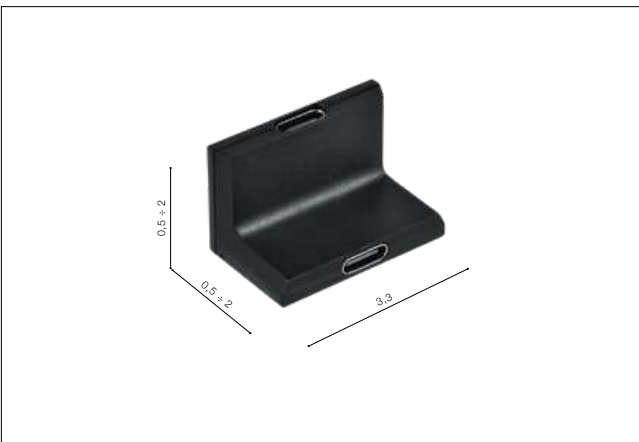

NEO TRACK MAGNETIC CONNECTOR FOR DRIVER

- TRACK MAGNETIC NEO CONNECTOR FOR DRIVER (BLACK) **AZ5134**

NEO TRACK MAGNETIC

Accessories for NEO Track Magnetic

NEO TRACK MAGNETIC CON 1

■ TRACK MAGNETIC NEO CON 1 (BLACK)AZ5136