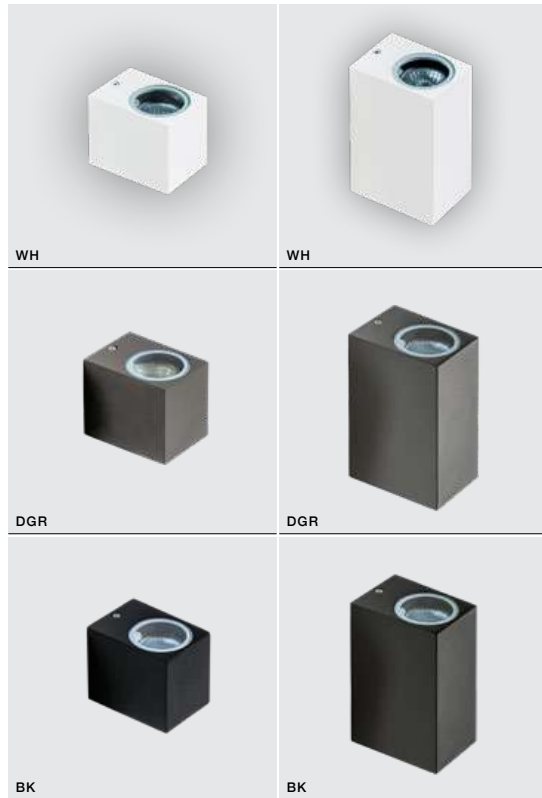

RIMINI 2 SQUARE

bulb not includ

voltage: 230V	GU10 2x MAX 35W
IP54	installation place

COLOUR / NEW INDEX NO.

- DARK GREY (DGR) **AZ4312**
- WHITE (WH) **AZ4314**
- BLACK (BK) **AZ4268**