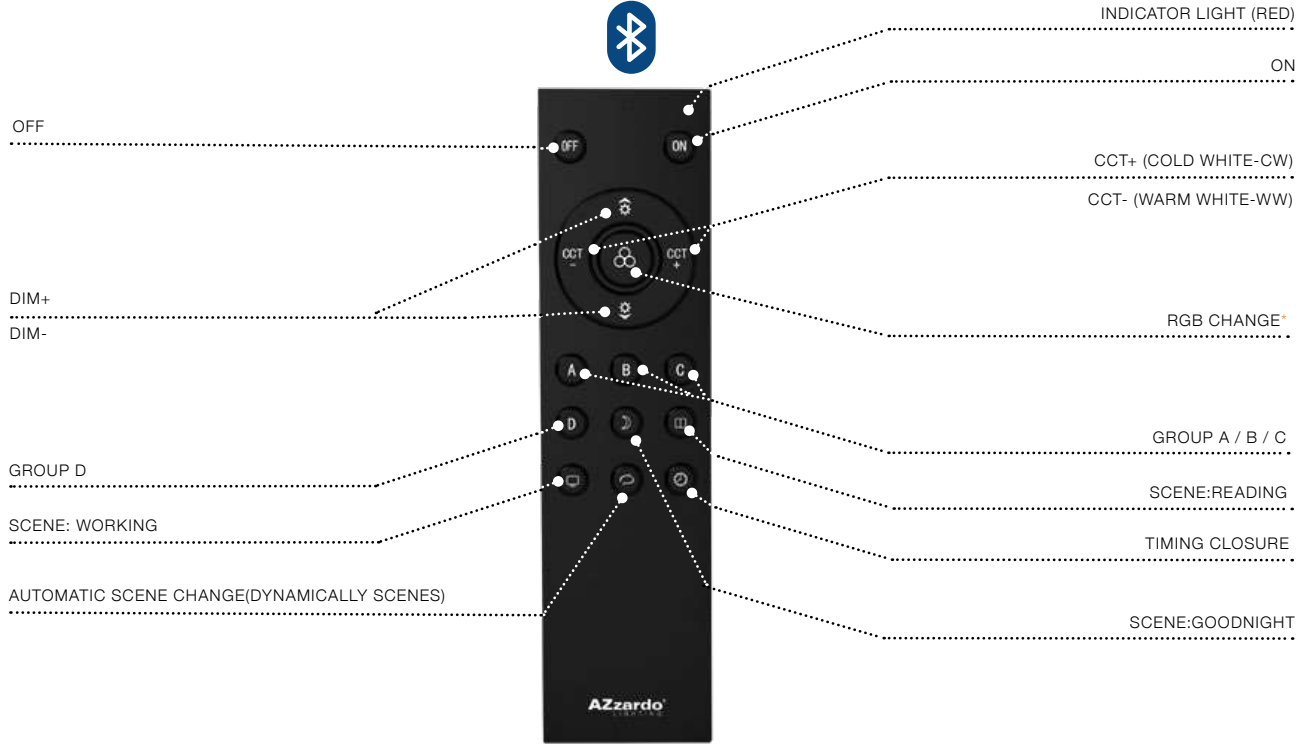

REMOTE CONTROL BLUETOOTH

Remote Control 4-Group & RGB & Bluetooth
Operating Schematic

AZ5265