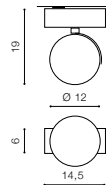

BK

JERRY 2 230V

bulb not included

voltage: 230V	connect 2x ES111 MAX 50W
IP20	or ADAP111 + GU10 Max 40W
	installation place

COLOUR / NEW INDEX NO.

- ☐ WHITE (WH) **AZ1371**
- ☒ BLACK (BK) **AZ1370**