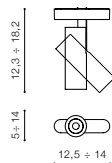

NEO SERIE 200 TRACK MAGNETIC CCT BLUETOOTH

168 Track Magnetic System – NEO

BK

NEO SERIE 200 12W CCT BLUETOOTH

LED integrated

voltage: 48V		LED 12W 850lm CCT 3000K - 6600K		
IP20		>90 CRI dimmable		
technical specification		installation: NEO Track Magnetic		☒
		beam angle: 41°		☒

COLOUR / NEW INDEX NO.

■ BLACK (BK) **AZ5127**