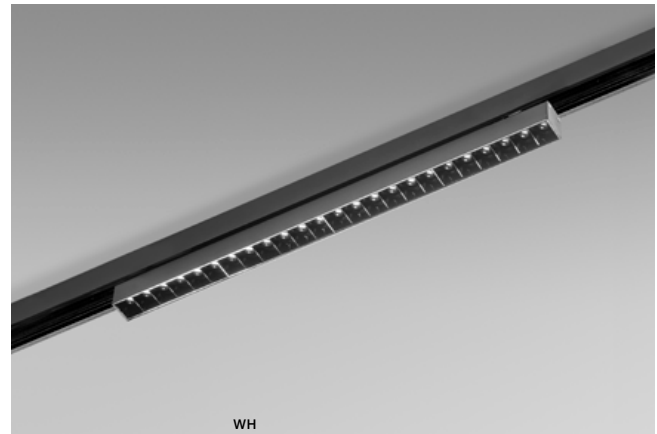

ALFA KIRA TRACK MAGNETIC 24W

3000K/4000K

LED integrated

voltage: 48V

LED 24W 1300lm 3000K

IP20

LED 24W 1400lm 4000K

technical

installation: ALFA Track Magnetic – 52 or 27

specification

beam angle: 60°

COLOUR / NEW INDEX NO.

- ☐ 3000K WHITE (WH) **AZ4600**
- ☒ 3000K BLACK (BK) **AZ4599**
- ☐ 4000K WHITE (WH) **AZ4602**
- ☒ 4000K BLACK (BK) **AZ4601**