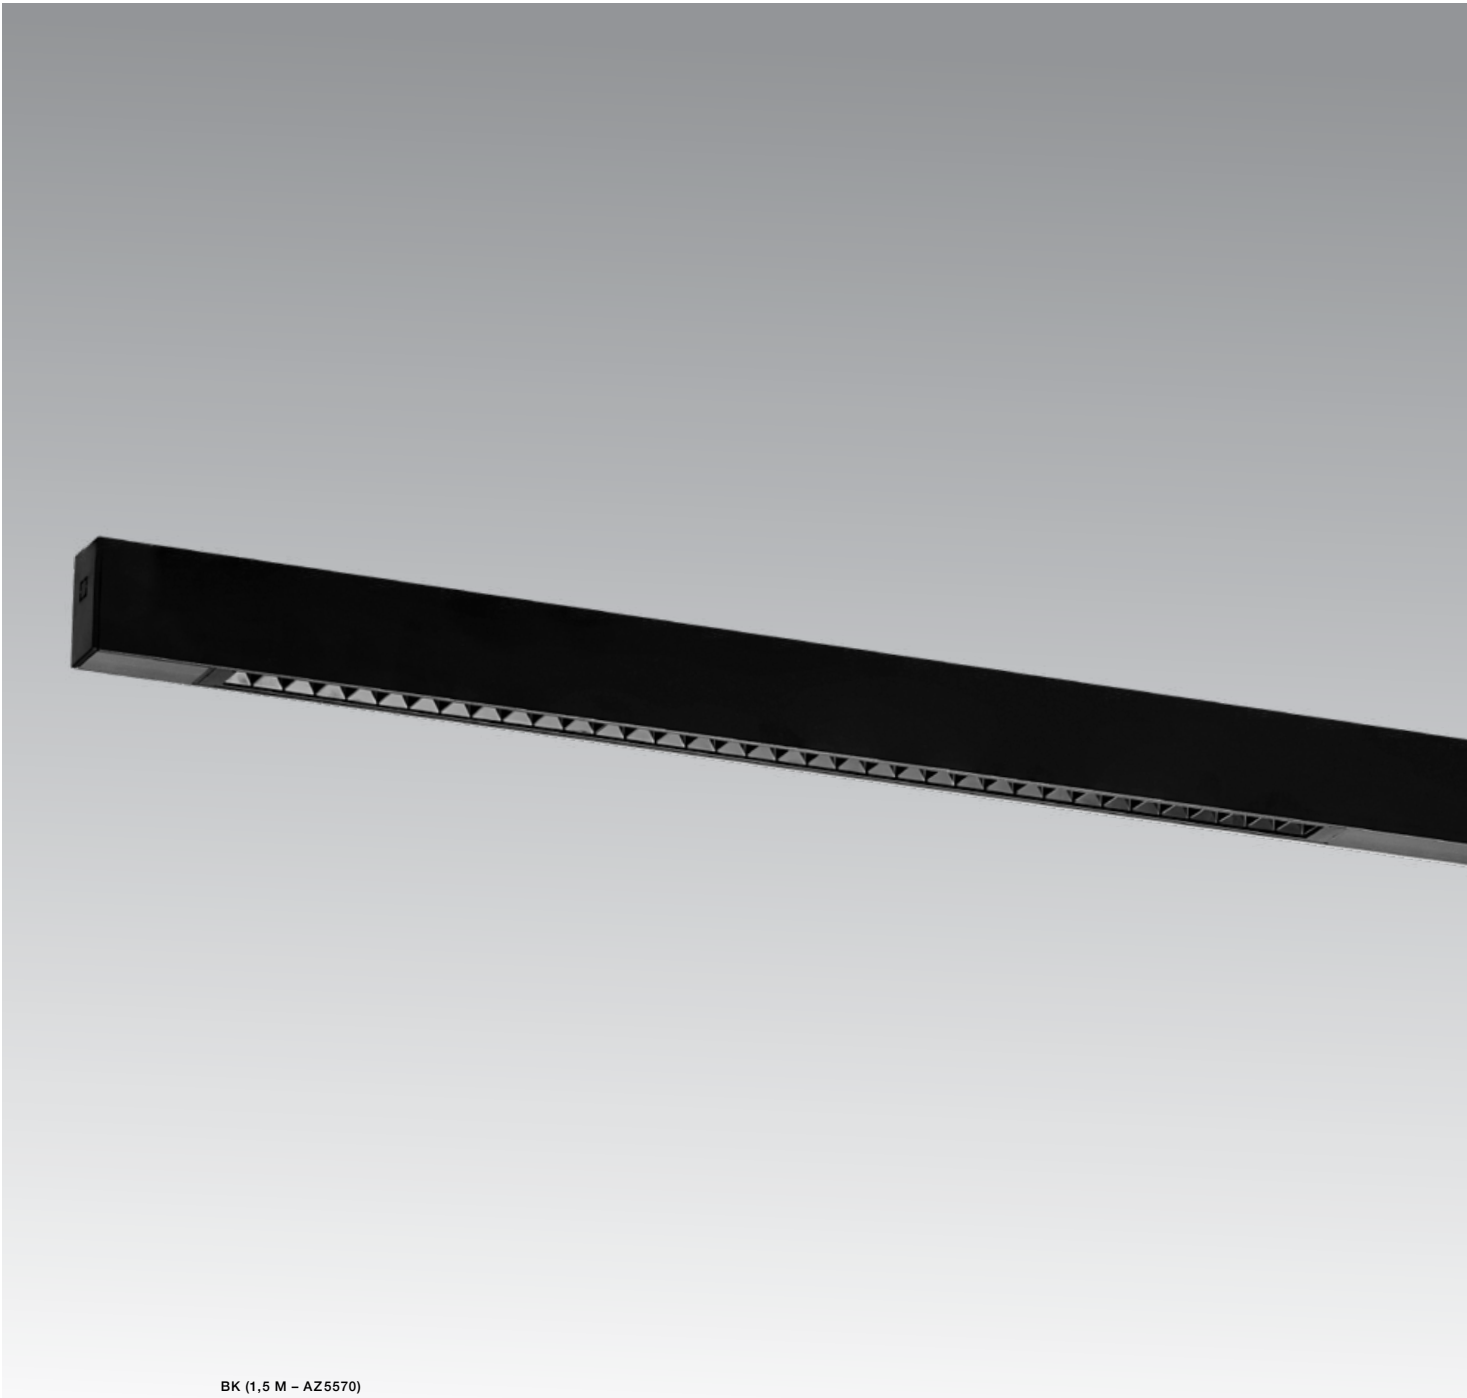

Track Magnetic

BETA TRACK MAGNETIC57 KIRA SET

124

Sets for Track Magnetic

BK (1,5 M - AZ5570)

BETA TRACK MAGNETIC57 230V

1,5M / 2M **KIRA** 3000K BK SET LED integrated

voltage: 230V	LED 2x 27W 1357lm 3000K	
IP20	installation: BETA Track Magnetic <input type="checkbox"/>	
technical specification		