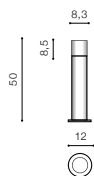

NILS 800

bulb not includ ☒

voltage: 230V	E27 1x MAX 40W	☒
IP44		
	installation place	☒

COLOUR / NEW INDEX NO.

■ BLACK (BK) **AZ4481**