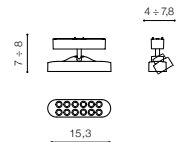

NEO SERIE 140 18W CCT BLUETOOTH

LED integrated

voltage: 48V	LED 18W 1313lm CCT 3000K - 6700K		LED
IP20	>90 CRI dimmable		
technical specification	installation: NEO Track Magnetic		
	beam angle: 37°		

COLOUR / NEW INDEX NO.

■ BLACK (BK) **AZ5123**