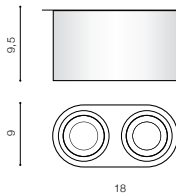

COLOUR / NEW INDEX NO.

- ☒ CHROME (CH) **AZ2817**
- ☐ WHITE (WH) **AZ2816**