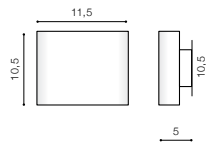

VIGO

LED integrated

voltage: 230V

LED 2x3W 420lm 3000K

IP54

LED

technical

installation place

specification

beam angle: 2x90°

COLOUR / NEW INDEX NO.

■ BLACK (BK) **AZ2203**