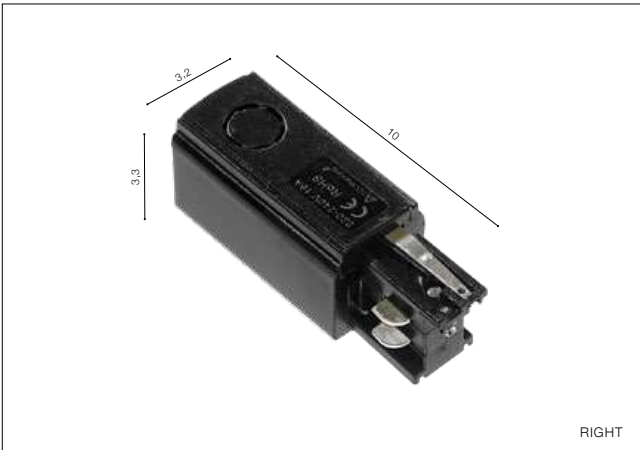

TRACK 3-LINE

End Power (Left, Right)

- ☒ END POWER RIGHT (BLACK) **AZ4116**
- ☐ END POWER RIGHT (WHITE) **AZ4117**
- ☒ END POWER LEFT (BLACK) **AZ4284**
- ☐ END POWER LEFT (WHITE) **AZ4283**