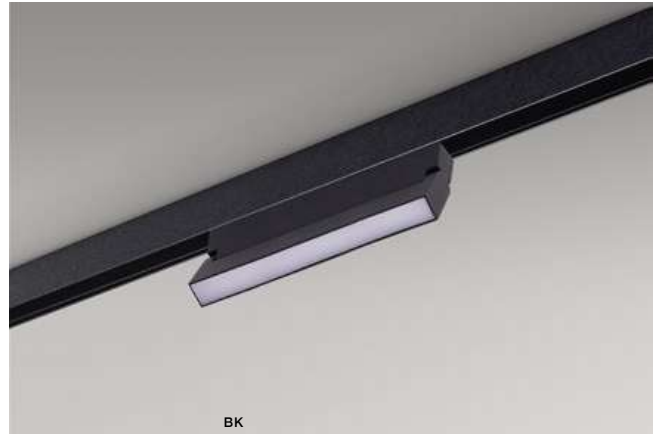

voltage: 48 V	LED 6W 100lm 3000K - 6000K dimm		LED
IP20	installation place: Alfa Track Magnetic		
technical specification	beam angle: 35°		

COLOUR / NEW INDEX NO.

■ BLACK (BK) **AZ5510**

TILT 90°

ALFA SARI TRACK MAGNETIC 12W
CCT BLUETOOTH LED integrated