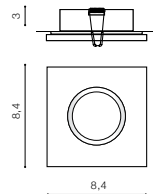

IKA ROUND IP65

bulb not includ ☒

voltage: 230V	connect GU10 1x Max. 35W	☒
IP65	installation place	☐
	inlet opening	☒ Ø 6cm

COLOUR / NEW INDEX NO.

- ☐ WHITE (WH) **AZ2865**
- ☒ BLACK (BK) **AZ3017**
- ☐ DARK GREY (DGR) **AZ4232**