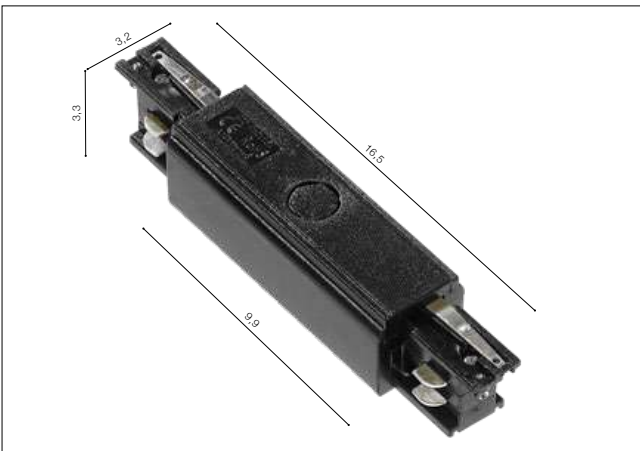

TRACK 3-LINE

RIGHT

End Power (Left, Right)

- ☒ END POWER RIGHT (BLACK) **AZ4116**
- ☐ END POWER RIGHT (WHITE) **AZ4117**
- ☒ END POWER LEFT (BLACK) **AZ4284**
- ☐ END POWER LEFT (WHITE) **AZ4283**

Power

- ☒ POWER (BLACK) **AZ4274**
- ☐ POWER (WHITE) **AZ4273**

L Connector (Left, Right)

- ☒ L CONNECTOR RIGHT (BLACK) **AZ2983**
- ☐ L CONNECTOR RIGHT (WHITE) **AZ2984**
- ☒ L CONNECTOR LEFT (BLACK) **AZ2985**
- ☐ L CONNECTOR LEFT (WHITE) **AZ2986**

LEFT

T Connector (Left, Right)

- ☒ T CONNECTOR LEFT (BLACK) **AZ4276**
- ☐ T CONNECTOR LEFT (WHITE) **AZ4275**
- ☒ T CONNECTOR RIGHT (BLACK) **AZ4278**
- ☐ T CONNECTOR RIGHT (WHITE) **AZ4277**