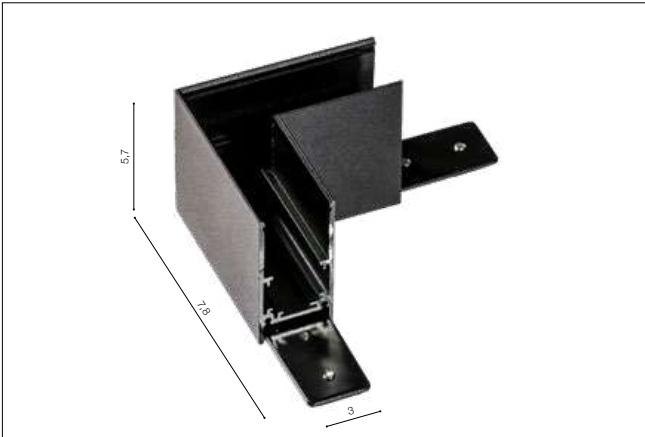

DESIGN PATENTED BY AZZARDO

BETA TRACK MAGNETIC57 230V
ELECTRICAL CONNECTOR

- BETA TRACK MAGNETIC57 230V CONNECTOR (BLACK) **AZ5154**

BETA TRACK MAGNETIC57 230V

Accessories for BETA Track Magnetic

BETA TRACK MAGNETIC57 230V CORNER90 A