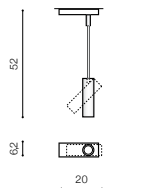

LENS SQUARE

208 Exposed downlights

LENS SQUARE

bulb not included ☒

voltage: 230V	LED GU10 1xMax 35W	☐
IP20		☐
	installation place	☐

COLOUR / NEW INDEX NO.

- ☒ WHITE / WHITE (WH/WH) **AZ3513**
- ☒ BLACK / BLACK (BK/BK) **AZ3514**
- ☒ BLACK / GOLD (BK/GO) **AZ3515**

DESIGN PATENTED BY AZZARDO