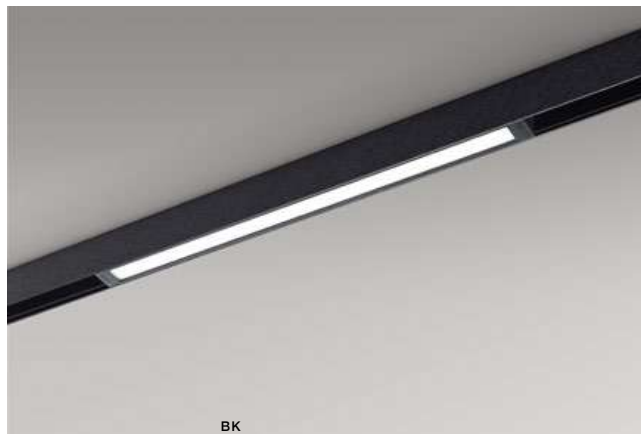

BK

BETA SAGA 230V TRACK MAGNETIC 18W

3000K/4000K LED integrated

voltage: 230V	LED 18W 603lm 3000K dimmable	LED
IP20	LED 18W 1097lm 4000K dimmable	
technical specification	installation: BETA Track Magnetic 230V	☐
	beam angle: 120°	☐

COLOUR / NEW INDEX NO.

- 3000K BLACK (BK) . . . . . **AZ5191** ↔
- 4000K BLACK (BK) . . . . . **AZ5215** ↔