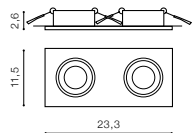

voltage: 230V	connect GU10 2x Max 50W
IP20	installation place
	inlet opening 10,5x22,5cm

COLOUR / NEW INDEX NO.

- ALUMINIUM (ALU) **AZ1737**
- BLACK (BK) **AZ1740**
- WHITE (WH) **AZ1739**
- CHROME (CH) **AZ1738**