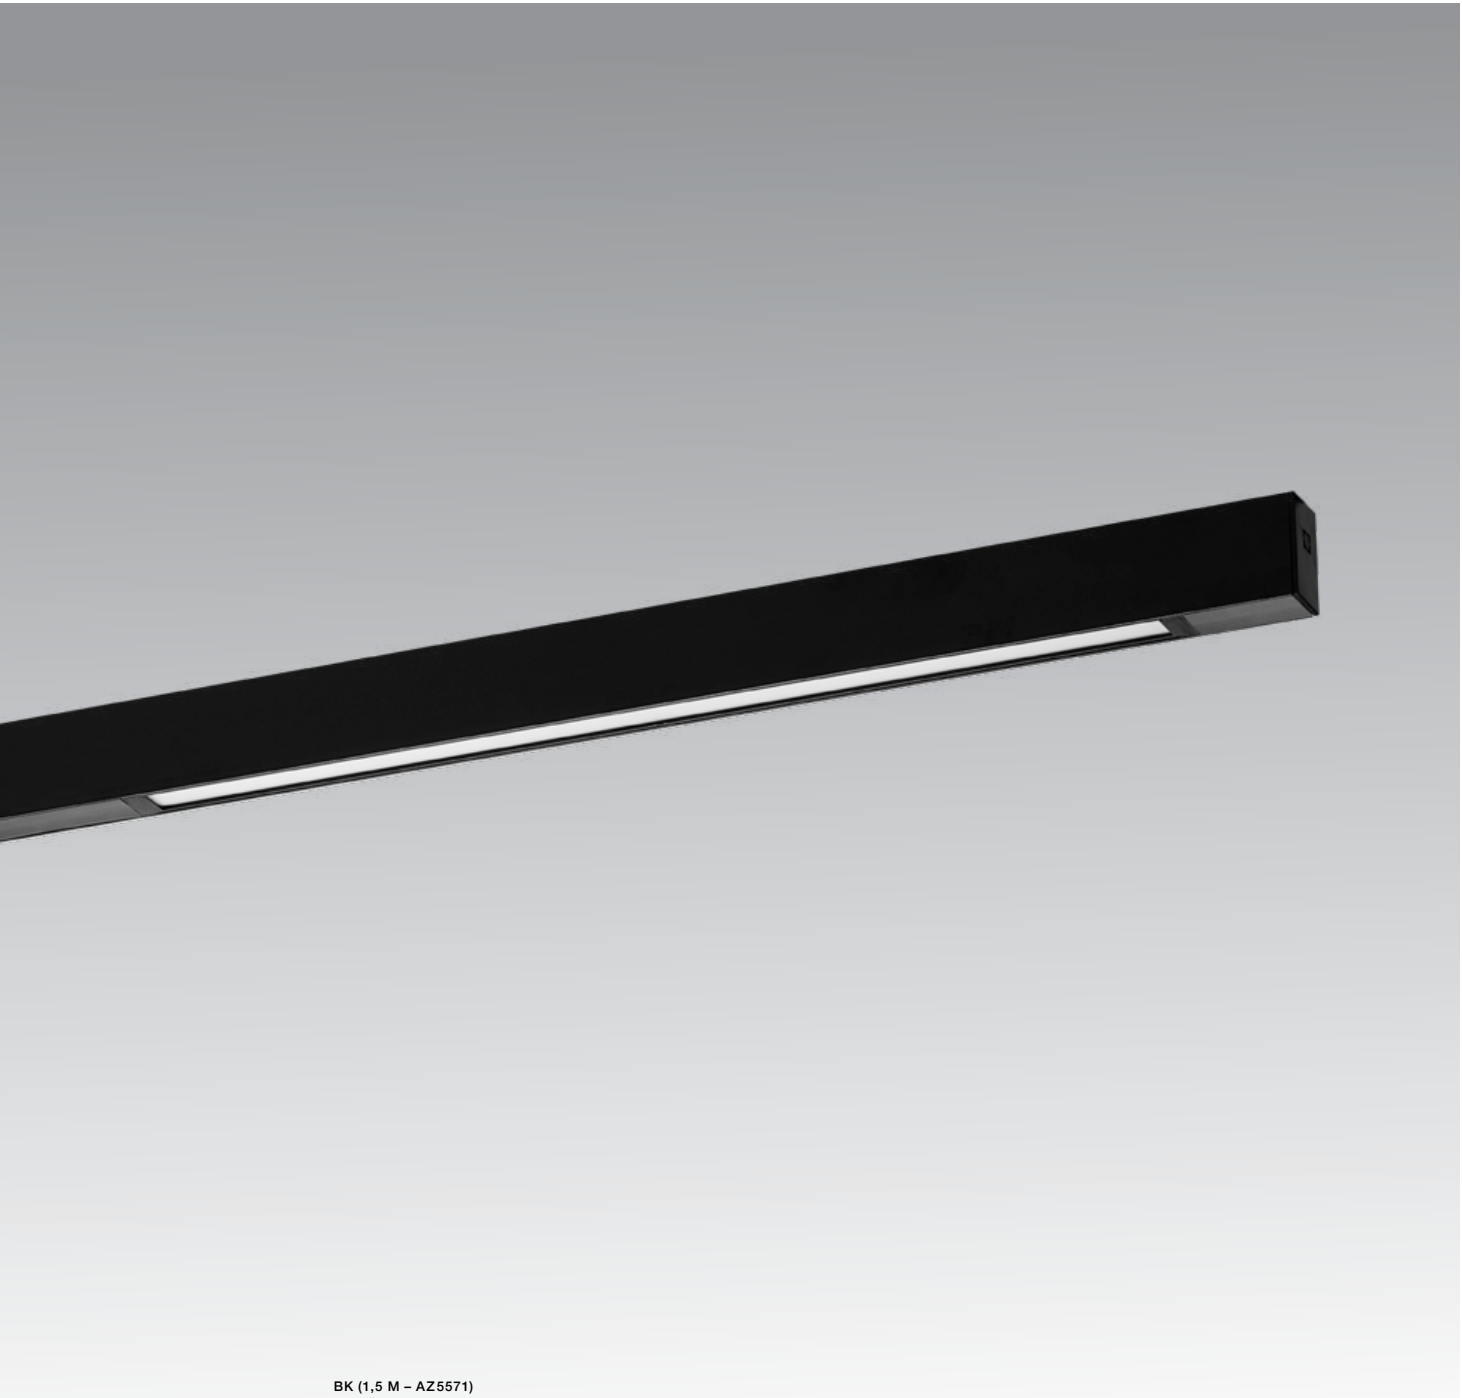

BK (1,5 M - AZ5571)

BETA TRACK MAGNETIC57 230V

1,5M / 2M SAGA 3000K BK SET LED integrated

voltage: 230V		LED 2x 27W 603lm 3000K	
IP20		installation: BETA Track Magnetic	☐
technical specification			

COLOUR / NEW INDEX NO.

- 1,5M 3000K BLACK (BK) **AZ5571**
- 2M 3000K BLACK (BK) **AZ5573**

Set specification:

AZ5571 =
1/2X AZ5143+2X AZ5192+2X AZ5166+1X AZ5154+1X AZ5168

AZ5573 =
1X AZ5141+1X AZ5192+2X AZ5191+2X AZ5166+1X AZ5154+1X AZ5168