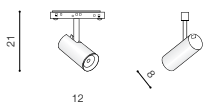

ALFA MAKITA 2 TRACK MAGNETIC 2X 7W CCT BLUETOOTH LED integrated

voltage: 48V	LED 2x 7W 550lm CCT		
IP20	installation: ALFA Track Magnetic – 52 or 27		
technical specification	beam angle: 40°		

COLOUR / NEW INDEX NO.

- ☒ SAND BLACK (BK) **AZ4838**
- ☐ WHITE (WH) **AZ4839**