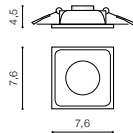

bulb not includ ☒	
voltage: 230V	connect GU10 1x Max 50W
IP20	
installation place ☒	
inlet opening 6,3x6,3cm	

COLOUR / NEW INDEX NO.

- ☐ WHITE (WH) **AZ0760**
- ☒ BLACK (BK) **AZ1278**
- ☒ CHROME (CH) **AZ1718**

PIO 2

bulb not includ ☒	
voltage: 230V	connect GU10 2x Max 50W
IP20	
installation place ☒	
inlet opening 7x14,6cm	

COLOUR / NEW INDEX NO.

- ☐ WHITE (WH) **AZ1719**
- ☒ BLACK (BK) **AZ1720**
- ☒ CHROME (CH) **AZ1749**