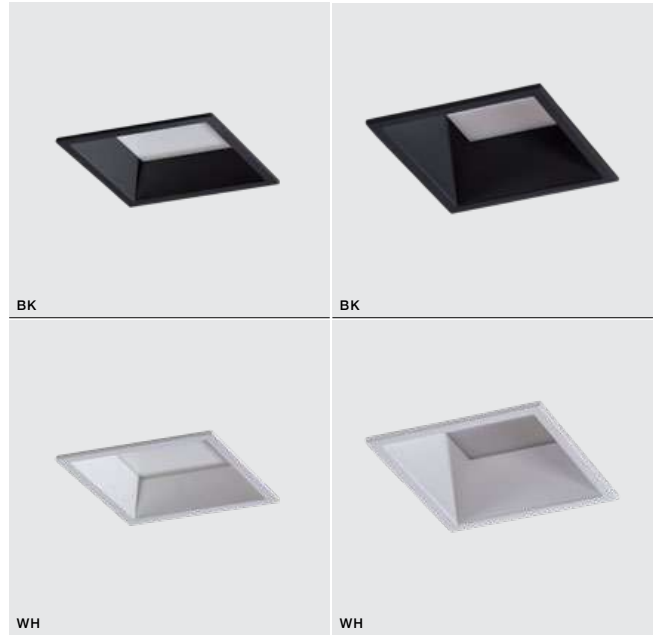

instalation place inlet opening 9,2x9,2cm

beam angle: 100°

COLOUR / NEW INDEX NO.

- WHITE (WH) **AZ4226**
- BLACK (BK) **AZ4227**

AIDA SQUARE 16W 3000K

LED integrated

voltage: 230V

LED 16W 1300lm 3000K