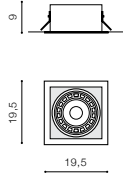

BK / BK

NOVA 2

bulb not includ

voltage: 230V	connect 2x ES111 MAX 50W or ADAP111
IP20	connect GU10 2x Max 40W
	installation place
	inlet opening 30,5x15cm

COLOUR / NEW INDEX NO.

- BLACK / BLACK (BK /BK) **AZ2875**
- WHITE / WHITE (WH /WH) **AZ2876**
- WHITE / BLACK (WH /BK) **AZ2877**