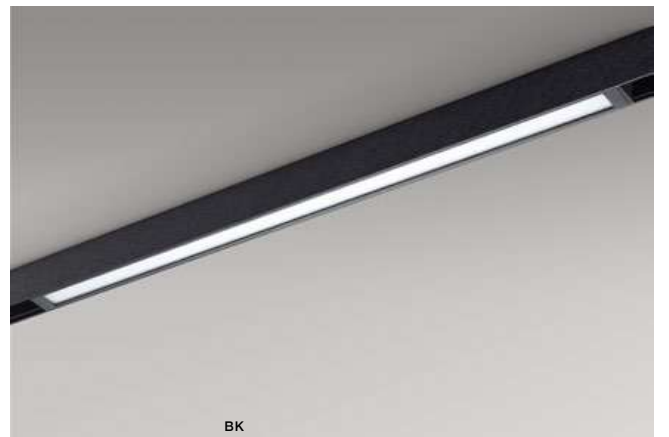

BETA SAGA 230V TRACK MAGNETIC 27W CCT BLUETOOTH LED integrated

voltage: 230V	LED 27W 2695lm CCT 3000-6000K	LED
IP20	dimmable	
technical specification	installation: BETA Track Magnetic 230V	☐
	beam angle: 120°	☐

COLOUR / NEW INDEX NO.

1. BLACK (BK) **AZ5180**