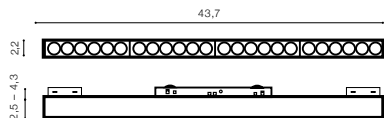

ALFA KIRA II TRACK MAGNETIC 18W
3000K / 4000K LED integrated

voltage: 48V	LED 18W 2060lm 3000K		LED
IP20	LED 18W 2060lm 4000K		
technical specification	installation place: Alfa Track Magnetic	☐	☐
	beam angle: 50°		

COLOUR / NEW INDEX NO.

- 3000K BLACK (BK) **AZ5473**
- 4000K BLACK (BK) **AZ5474**