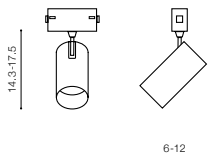

COLOUR / NEW INDEX NO.

- BLACK (BK) **AZ5465**
- WHITE (WH) **AZ5466**