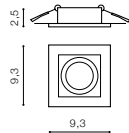

WH

PACO 2

bulb not includ

voltage: 230V	connect GU10 2x Max 50W
IP20	
	installation place
	inlet opening 8x16cm

COLOUR / NEW INDEX NO.

- ALUMINIUM (ALU) **AZ0798**
- BLACK (BK) **AZ0800**
- WHITE (WH) **AZ0799**