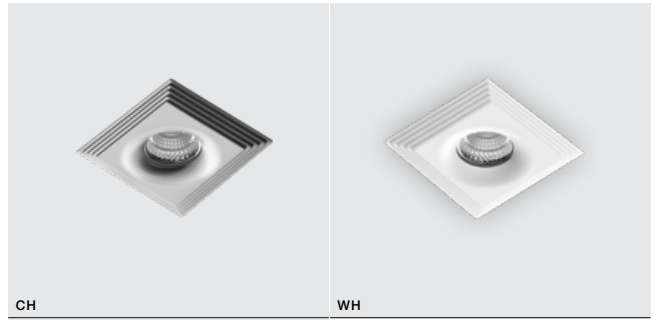

COLOUR / NEW INDEX NO.

GOLD (GO) **AZ2740**

LUCIANO

306 Exclusive downlights

LUCIANO SQUARE

bulb not includ

voltage: 230V	connect GU10 1x Max 50W
IP20	
	installation place
	inletetet opening Ø 7 cm

COLOUR / NEW INDEX NO.