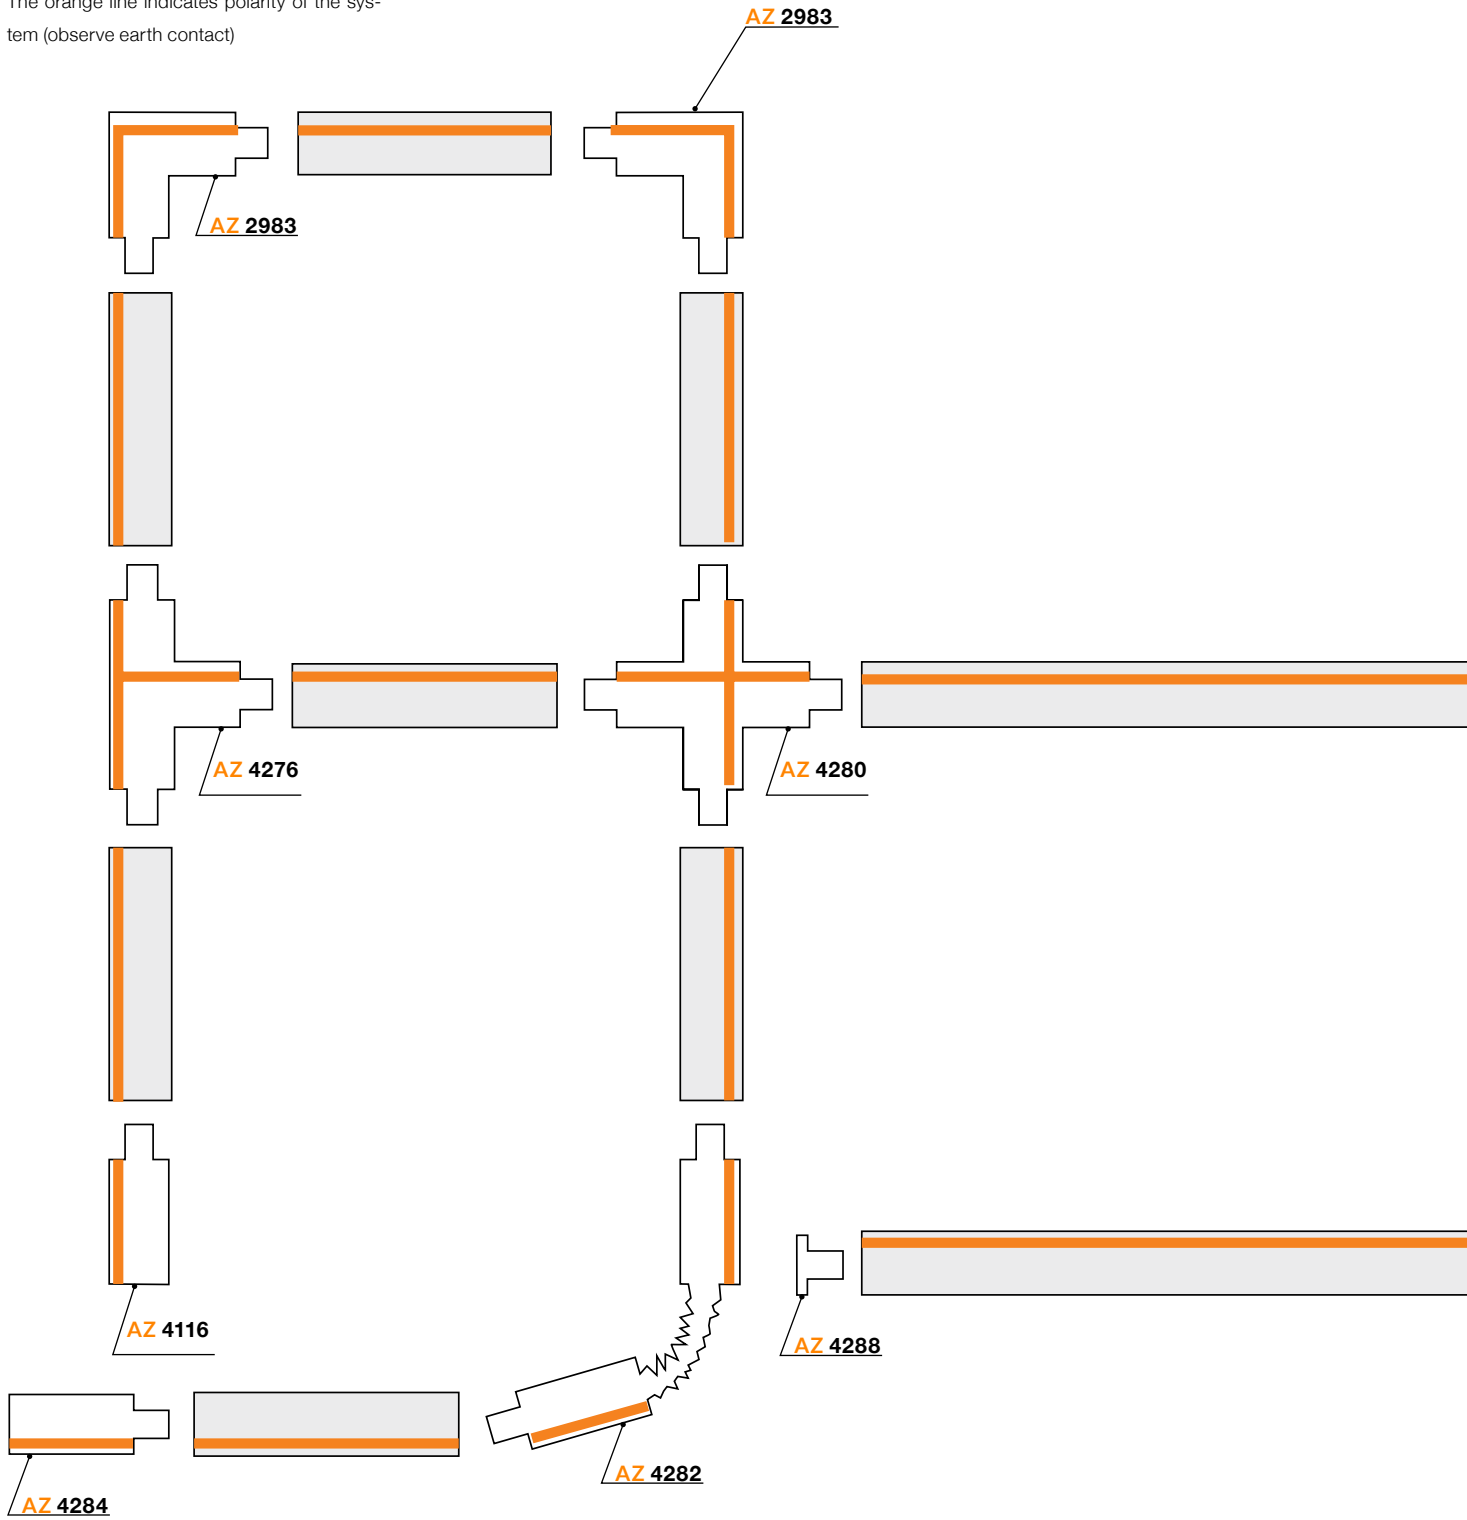

DIAGRAM

18 Track 3 Line

DIAGRAM SHOWING THE CORRECT WAY TO CONNECT ACCESSORIES TO BUSBARS (TRACKLINE)

The orange line indicates polarity of the system (observe earth contact)