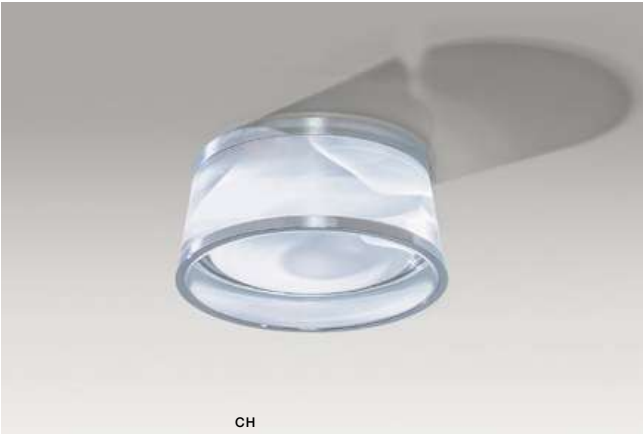

CH

UNA IP44

LED integrated

voltage: 230V

LED 7W 590lm 3000/4000K

LED

IP44

technical

installation place ☐ inlet opening Ø 6,2cm

specification

beam angle: 180°

COLOUR / NEW INDEX NO.

- CHROME (CH) (3000K) **AZ2772**
- CHROME (CH) (4000K) **AZ2773**