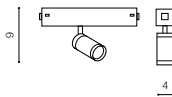

COLOUR / NEW INDEX NO.

■ BLACK (BK) **AZ5182**

4