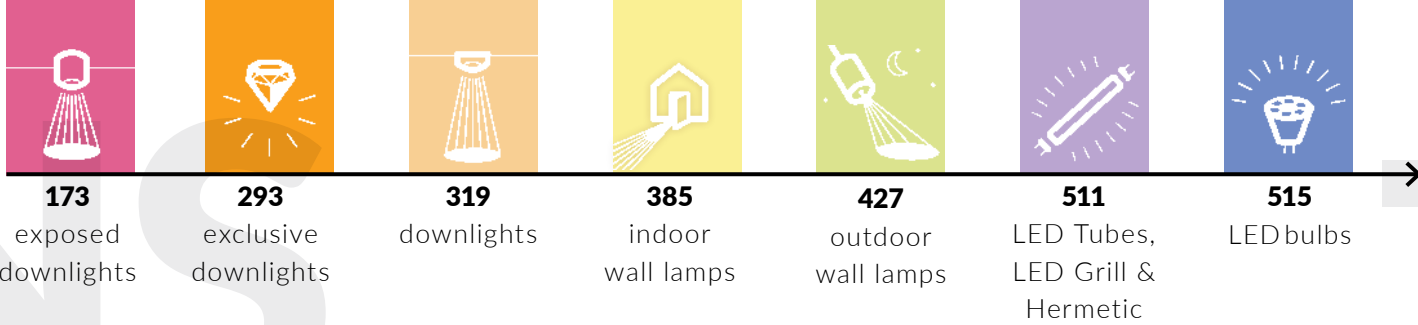

READING INTRODUCTION

<p>A</p>	<p>B</p> <p>The electrical voltage between two points in the electrical circuit. The unit of voltage is the volt [V]. The most common voltage levels for our lamps are: 230V; 48V; 24V or 12V</p>	<p>C</p> <p>degree of protection for electrical devices against dust, moisture and water</p> <p>IP66 protection against ingress of dust, protection against powerful water jets or splashing of water from any direction</p> <p>IP54 protection against the ingress of dust in quantities that would interfere with operation, protection against drops of rain falling at any angle</p> <p>IP44 protection against solid objects (fine tools and wires to 1 mm), protection against drops falling at any angle, from all sides (rain)</p> <p>IP20 protection against accidental touch, lack of security moisture</p>	<p>D</p> <p>see detailed information on technical specification</p> 	<p>E</p> <ul style="list-style-type: none"> BK - BLACK BCH - BLACK CHROME BGR - BRIGHT GREY DGR - DARK GREY WH - WHITE CH - CHROME AL - ALUMINIUM GO - GOLD AG - ANTIQUE GOLD BR - BROWN CO - CONCRETE COO - COPPER ST - STEEL AM - AMBER OL - OLIVE CHA - CHAMPAGNE AST - ANODISED STEEL ABR - ANODISED BROWN AGO - ANODISED GOLD ACO - ANODISED COPPER
product name	voltage	protection class	technical specification	colour