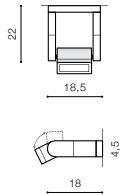

FRAME IP54

504 Outdoor lamps

FRAME WALL

LED integrated

voltage: 230V	LED 8W 800lm 3000K	
IP54		
technical specification	installation place	
	beam angle: 90°	

COLOUR / NEW INDEX NO.

- BLACK (BK) **AZ4308**
- DARK GREY (DGR) **AZ2132**

FRAME SPIKE

LED integrated

voltage: 230V	LED 8W 800lm 3000K	
IP54		
technical specification	installation place	
	beam angle: 90°	

COLOUR / NEW INDEX NO.

- BLACK (BK) **AZ4307**
- DARK GREY (DGR) **AZ2128**

FRAME 70

LED integrated

voltage: 230V	LED 8W 800lm 3000K	
IP54		
technical specification	installation place	
	beam angle: 90°	

COLOUR / NEW INDEX NO.

- BLACK (BK) **AZ4305**
- DARK GREY (DGR) **AZ2130**