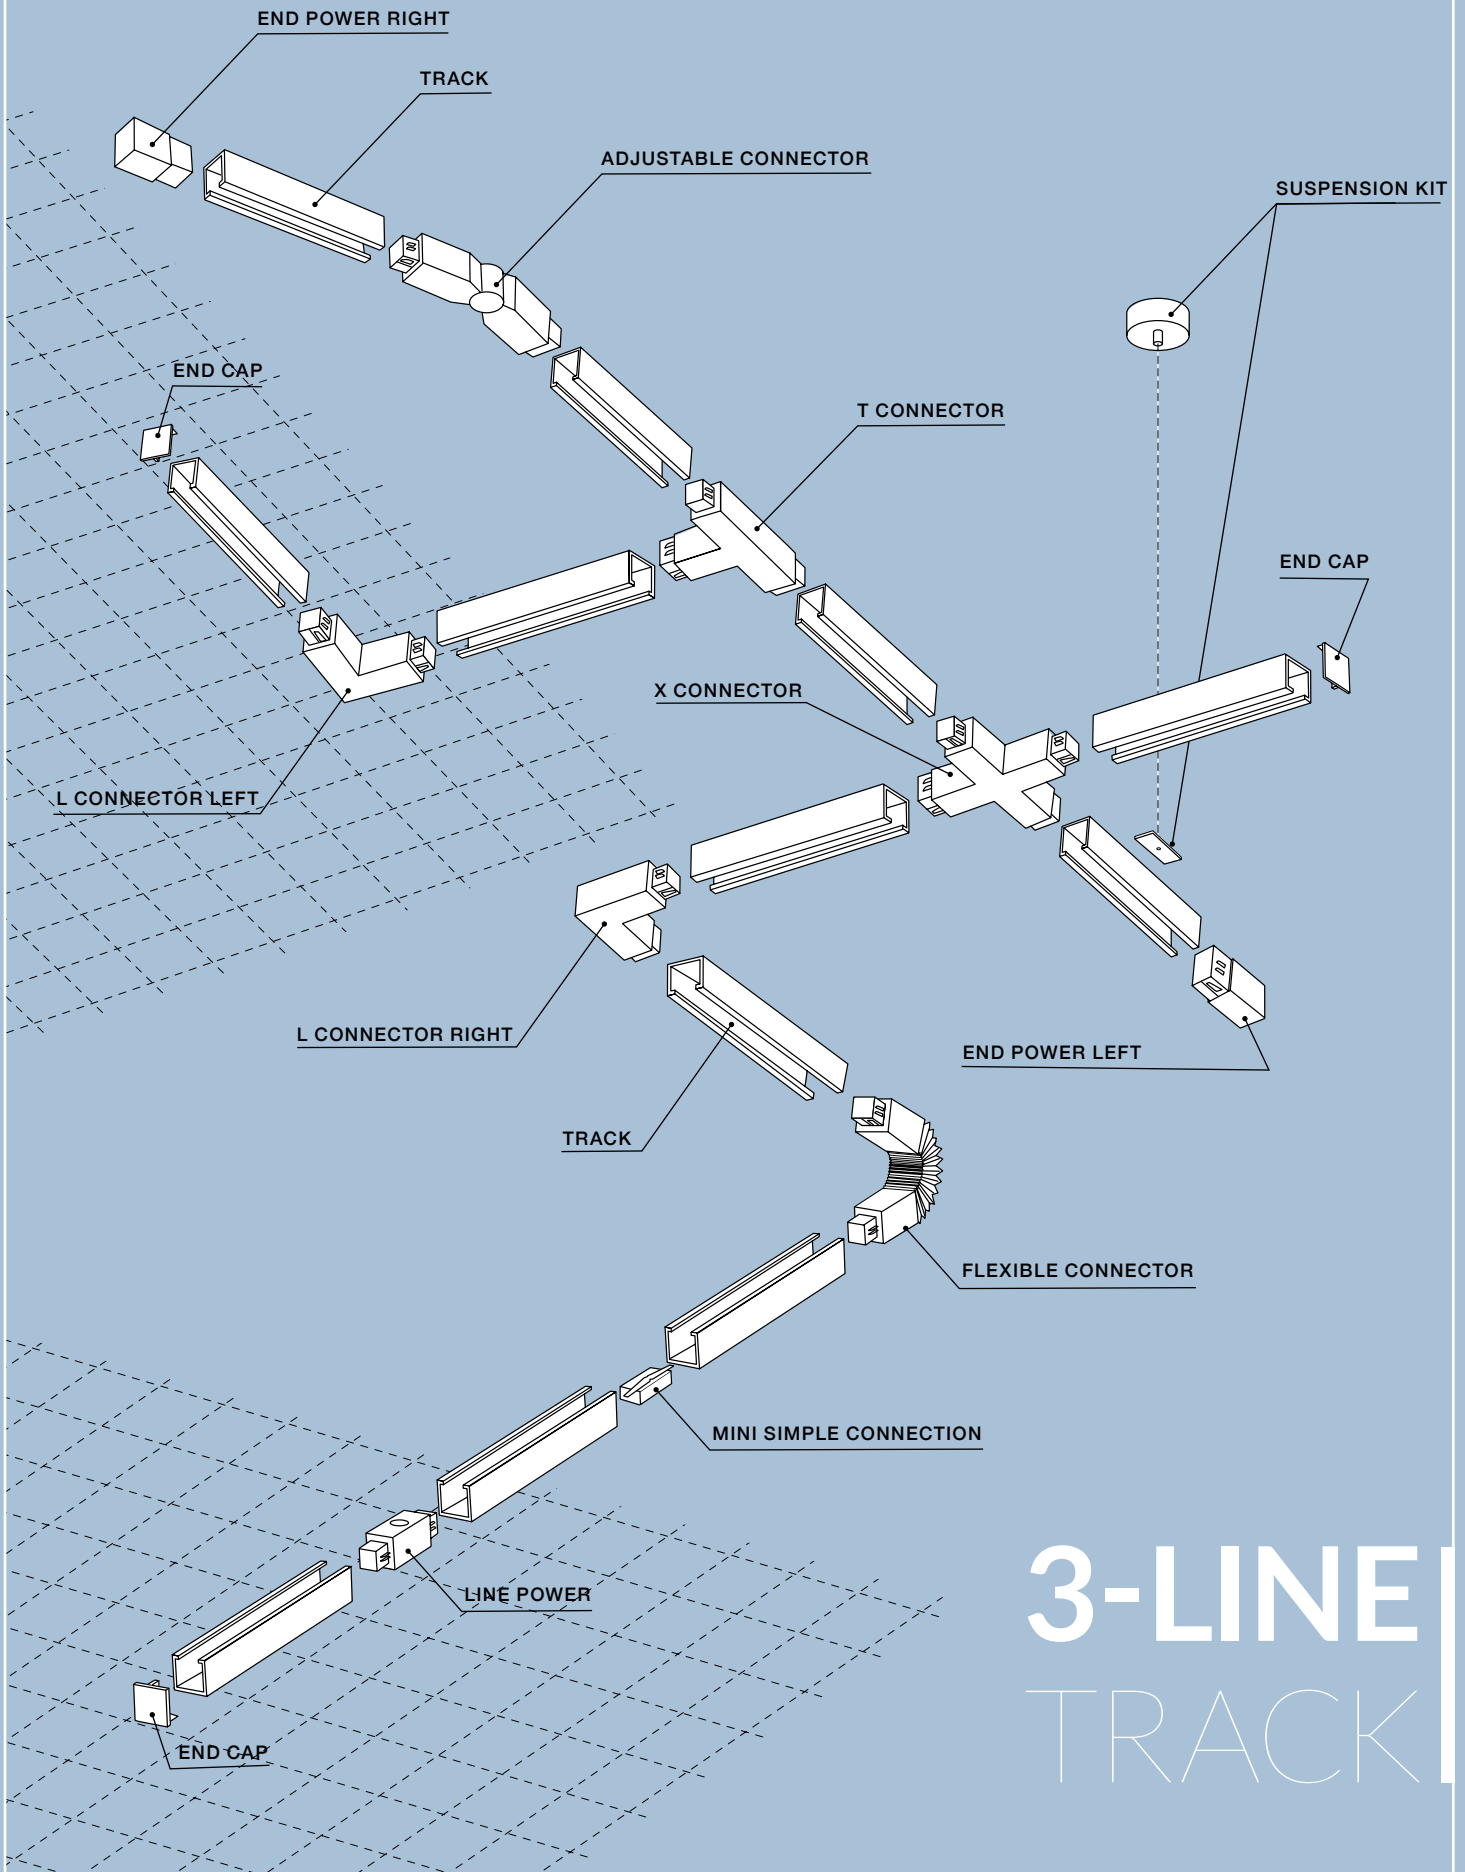

SYSTEM COMPONENTS NAMES FOR TRACK 3-LINE SYSTEM