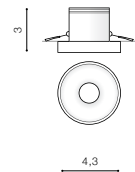

LED integrated

voltage: 230V

IP20

technical specification

LED 3W 3000K RA>90 250lm

LED 3W 4000K RA>90 260lm

LED

installation place ☐ inlet opening Ø 3,5cm

beam angle: 66°

COLOUR / NEW INDEX NO.

- ☐ WHITE 3000K (WH) **AZ2232**
- ☐ WHITE 4000K (WH) **AZ2233**
- ☒ BLACK 3000K (BK) **AZ4171**
- ☒ BLACK 4000K (BK) **AZ4172**

LED integrated

voltage: 230V

IP20

technical specification

LED 3W 3000K RA>90 250lm

LED 3W 4000K RA>90 260lm

LED

installation place ☐ inlet opening Ø 3,6cm

beam angle: 66°

COLOUR / NEW INDEX NO.

- ☐ ACRYLIC 3000K (AC) **AZ2234**
- ☐ ACRYLIC 4000K (AC) **AZ2235**

ACR

BK