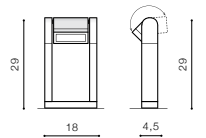

COLOUR / NEW INDEX NO.

- BLACK (BK) **AZ4307**
- DARK GREY (DGR) **AZ2128**