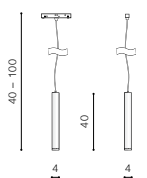

ALFA KERRY TRACK MAGNETIC

80 Track Magnetic System – ALFA

BK

ALFA KERRY TRACK MAGNETIC 7W 3000K / 4000K

LED integrated

voltage: 48 V

LED 7W 510lm 3000K

IP20

LED 7W 510lm 4000K

technical

installation place: Alfa Track Magnetic

specification

beam angle: 40°

COLOUR / NEW INDEX NO.

■ 3000K BLACK (BK) **AZ5500**

■ 4000K BLACK (BK) **AZ5501**