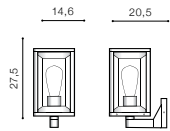

MIKKEL

bulb not includ ☒

voltage: 230V	E27 1x MAX 40W	
IP54	installation place	☒

COLOUR / NEW INDEX NO.

■ BLACK (BK) **AZ4485**