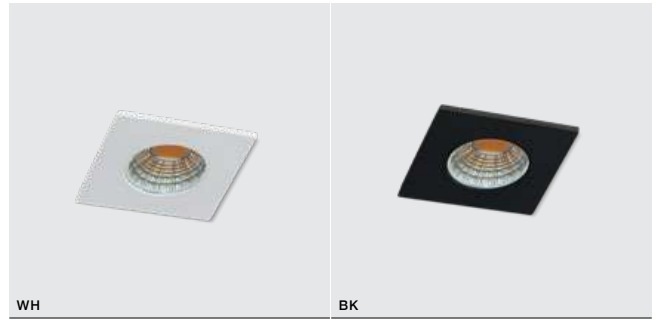

WH

BK

FILL S 5W 3000K / 4000K

LED integrated

voltage: 230V

LED 5W 425lm 3000K

IP20

LED 5W 425lm 4000K

technical

installation place ☐ inlet opening Ø 4cm

specification

beam angle: 60°

COLOUR / NEW INDEX NO.

- ☐ WHITE 3000K (WH) **AZ3377**
- ☒ BLACK 3000K (BK) **AZ3379**
- ☐ WHITE 4000K (WH) **AZ3378**
- ☒ BLACK 4000K (BK) **AZ3380**