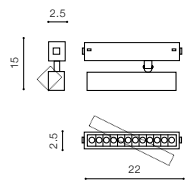

TILT 90°

ROTATION 350°