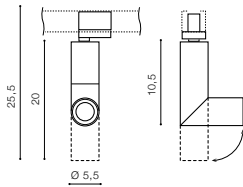

BK / BK

WH / WH