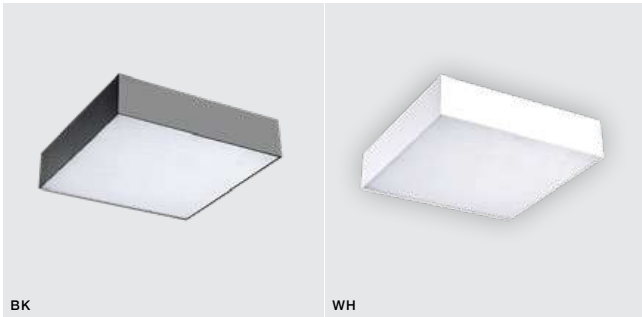

MONZA SQUARE

266 Exposed downlights

MONZA S 22 3000K/ 4000K LED integrated

voltage: 230V	LED 20W 3000K RA$\geq$90 1680lm	
IP20	LED 20W 4000K RA$\geq$90 1760lm	
technical specification	installation place ☐	
	beam angle: 120°	

MONZA S 40 V3000K/ 4000K LED integrated

voltage: 230V	LED 50W 3000K RA$\geq$90 4200lm	
IP20	LED 50W 4000K RA$\geq$90 4400lm	
technical specification	installation place ☐	
	beam angle: 120°	

COLOUR / NEW INDEX NO.

☐ 3000K WHITE (WH)	AZ2269	
☐ 3000K BLACK (BK)	AZ2271	
☐ 4000K WHITE (WH)	AZ2268	
☐ 4000K BLACK (BK)	AZ2270	

COLOUR / NEW INDEX NO.

☐ 3000K WHITE (WH)	AZ2273	
☐ 3000K BLACK (BK)	AZ2275	
☐ 4000K WHITE (WH)	AZ2272	
☐ 4000K BLACK (BK)	AZ2274