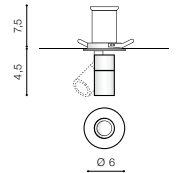

LINA

LED integrated ☒

voltage: 230V

LED 2W 170lm 3000K

IP20

LED

technical specification

installation place ☐ inlet opening ☒ Ø 4,6cm
beam angle: 19°

COLOUR / NEW INDEX NO.

■ BLACK (BK) **AZ2708**