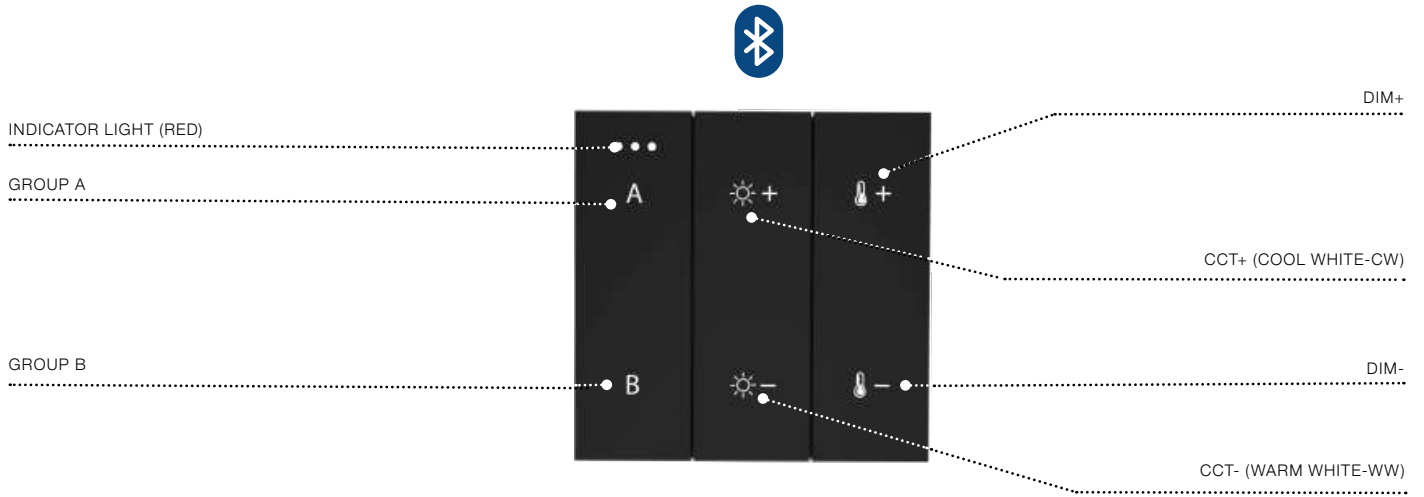

Switch Panel Remote Control 2-Group Bluetooth Bk

Operating Schematic

AZ5209

Switch Panel Remote Control 2-Group Bluetooth

☐ SWITCH PANEL REMOTE CONTROL 2-GROUP BLUETOOTH (WH) AZ5210

DOWNLOAD THE APP