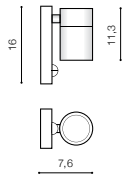

ULF 2 WALL

bulb not includ	
voltage: 230V	GU10 2x MAX 35W
IP44	installation place

COLOUR / NEW INDEX NO.

- BLACK (BK) **AZ4473**
- DARK GREY (DGR) **AZ4474**