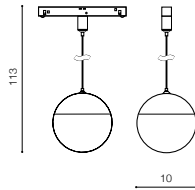

COLOUR / NEW INDEX NO.

- 3000K BLACK (BK) **AZ4633**
- 3000K GOLD (GO) **AZ4635**
- 4000K BLACK (BK) **AZ4634**

GO

BK