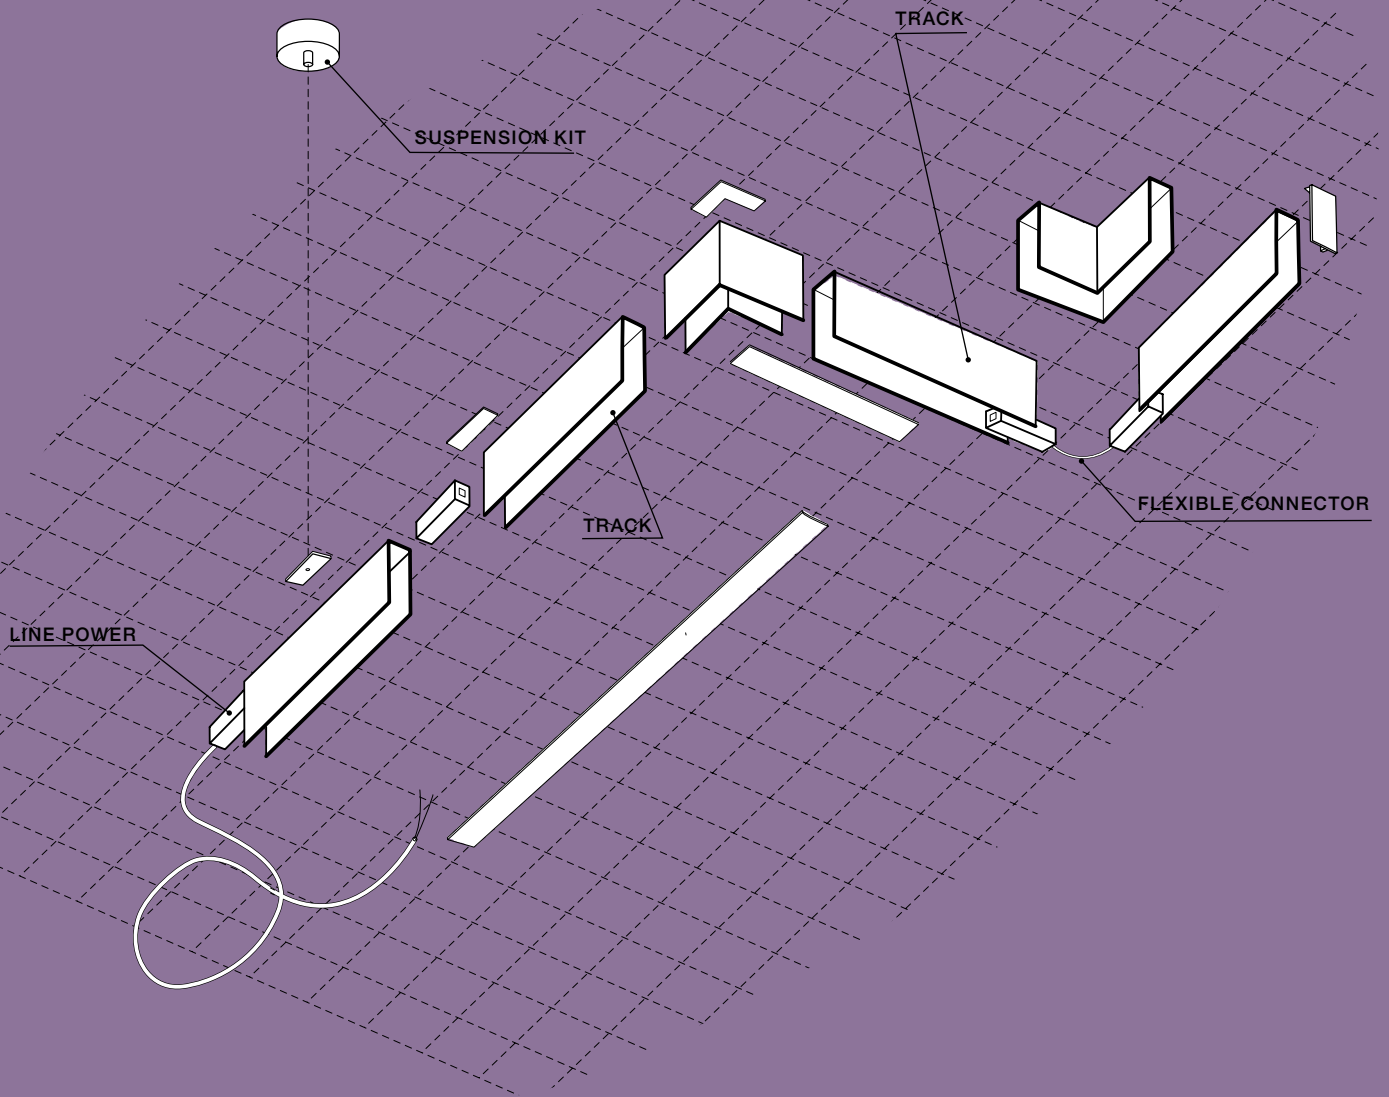

SYSTEM COMPONENTS NAMES FOR TRACK MAGNETIC SYSTEM - BETA

BETA
TRACK MAGNETIC