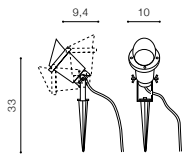

EDVIN / EDVARD IP65

502 Outdoor lamps

bulb not includ ☐	
voltage: 230V	GU10 1x MAX 35W ☐
IP65	installation place ☐

COLOUR / NEW INDEX NO.

■ BLACK (BK) **AZ4502**

bulb not includ ☐	
voltage: 230V	GU10 1x MAX 35W ☐
IP65	installation place ☐

COLOUR / NEW INDEX NO.

■ DARK GREY (DGR) **AZ4503**