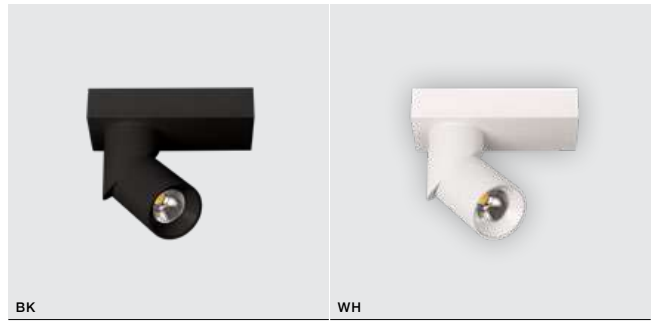

COLOUR / NEW INDEX NO.

- CHROME (CH) **AZ1452**
- WHITE (WH) **AZ1618**
- BLACK CHROME (BCH) **AZ2952**

SANTOS EXPOSED

226

Exposed downlights

SANTOS EXPOSED ROUND

LED integrated

voltage: 230V