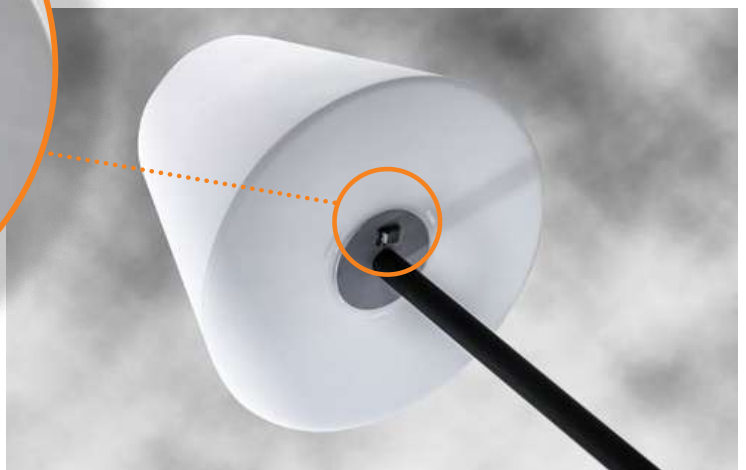

waterproof switch button