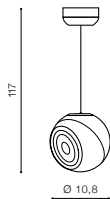

COLOUR / NEW INDEX NO.

- ☐ WHITE (WH) **AZ4522**
- ☒ BLACK (BK) **AZ4521**

WH

BK