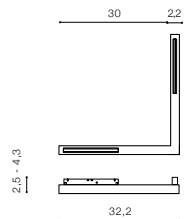

COLOUR / NEW INDEX NO.

- 3000K BLACK (BK) **AZ5496**
- 4000K BLACK (BK) **AZ5497**