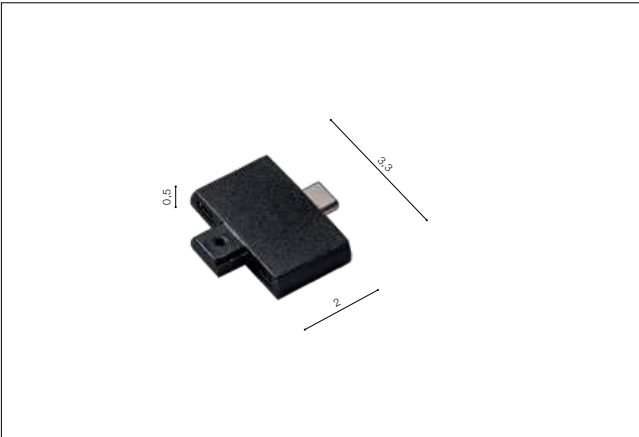

NEO TRACK MAGNETIC

Accessories for NEO Track Magnetic

NEO TRACK MAGNETIC CON 1

■ TRACK MAGNETIC NEO CON 1 (BLACK) AZ5136