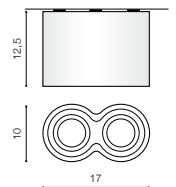

BROSS

178 Exposed downlights

BROSS 1

bulb not included ☒	
voltage: 230V	LED connect GU10 1x Max.50W
IP20	
	installation place ☐

COLOUR / NEW INDEX NO.

- ☐ ALUMINIUM (ALU) **AZ0780**
- ☒ BLACK / ALUMINIUM (BK/ALU) **AZ0779**
- ☐ WHITE (WH) **AZ0858**
- ☒ WHITE / ALUMINIUM (WH / ALU) **AZ0781**
- ☒ CHROME (CH) **AZ0857**
- ☒ WHITE / BLACK (WH/BK) **AZ1436**
- ☒ BLACK / BLACK (BK/BK) **AZ2135**
- ☒ BLACK / GOLD (BK/GO) **AZ2955**

BROSS 2

bulb not included ☒	
voltage: 230V	LED connect GU10 2x Max.50W
IP20	
	installation place ☐

COLOUR / NEW INDEX NO.

- ☐ ALUMINIUM (ALU) **AZ0783**
- ☒ BLACK / ALUMINIUM (BK/ALU) **AZ0782**
- ☐ WHITE (WH) **AZ0859**
- ☒ WHITE / ALUMINIUM (WH / ALU) **AZ0784**
- ☒ CHROME (CH) **AZ0941**
- ☒ WHITE / BLACK (WH/BK) **AZ1753**
- ☒ BLACK / BLACK (BK/BK) **AZ2136**
- ☐ BRIGHT GREY (BGR) **AZ1787**
- ☒ BLACK / GOLD (BK/GO) **AZ2956**