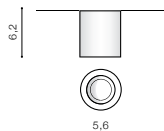

COLOUR / NEW INDEX NO.

- ☐ WHITE (WH) **AZ2784**
- ☒ BLACK (BK) **AZ2785**