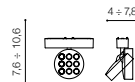

NEO SERIE 140 12W CCT BLUETOOTH

LED integrated

voltage: 48V	LED 12W 717lm CCT 3000K – 6700K		LED
IP20	>90 CRI dimmable		
technical specification	installation: NEO Track Magnetic		
	beam angle: 35°		

COLOUR / NEW INDEX NO.

■ BLACK (BK) **AZ5122**