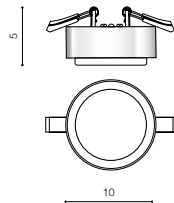

COLOUR / NEW INDEX NO.

- CHROME (CH) **AZ4391**
- BLACK (BK) **AZ4389**
- GOLD (GO) **AZ4390**