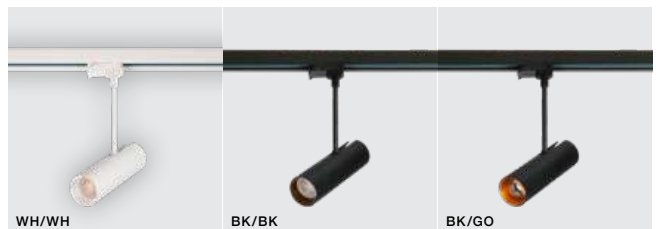

WH/WH

BK/BK

BK/GO