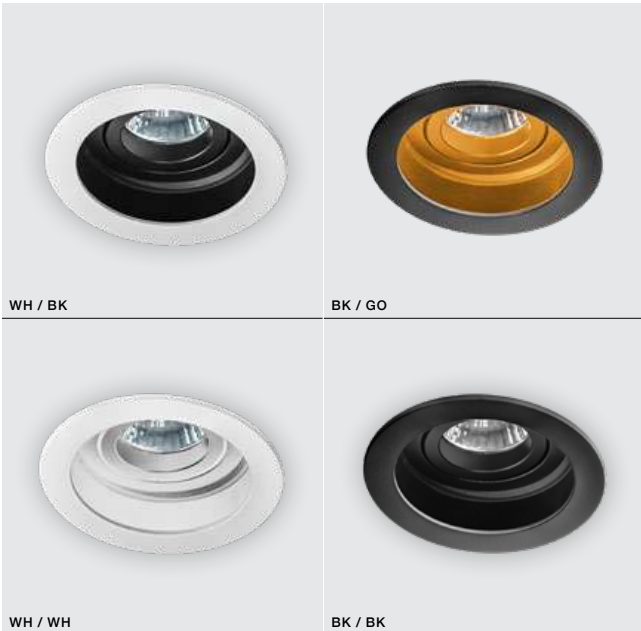

WH / BK

BK / GO

WH / WH

BK / BK