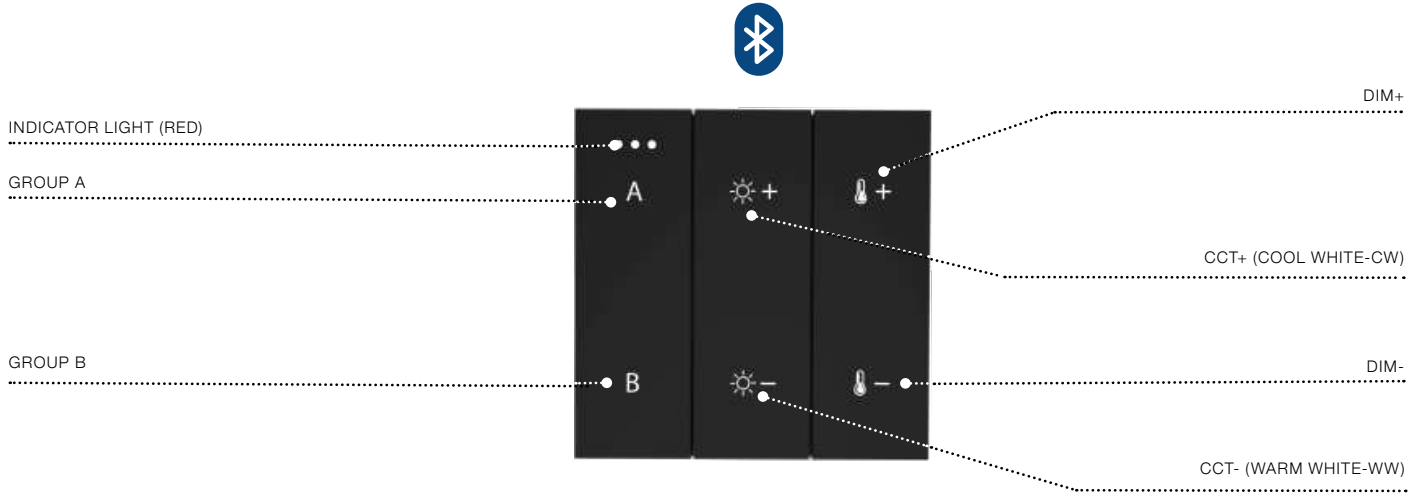

Remote Control 3 Group
Operating Schematic

AZ4857

Switch Panel Remote Control 2-Group Bluetooth Bk

Operating Schematic

AZ5209

Switch Panel Remote Control 2-Group Bluetooth

SWITCH PANEL REMOTE CONTROL 2-GROUP BLUETOOTH (WH) AZ5210