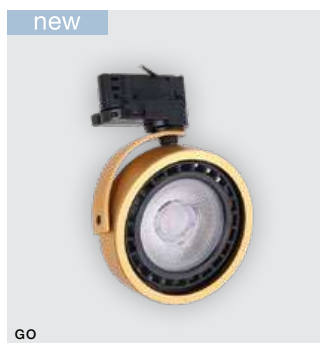

voltage: 230V	connect 1x ES111 MAX 50W 
IP20	installation place: track 3 x line <input type="checkbox"/>

COLOUR / NEW INDEX NO.

- GOLD (GO) **AZ5237**
- WHITE (WH) **AZ2459**
- BLACK (BK) **AZ2458**

GO

WH