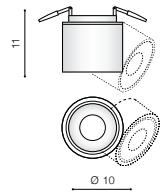

COLOUR / NEW INDEX NO.

- ☒ WHITE/WHITE (WH/WH) **AZ2705**
- ☒ BLACK/BLACK (BK/BK) **AZ2706**