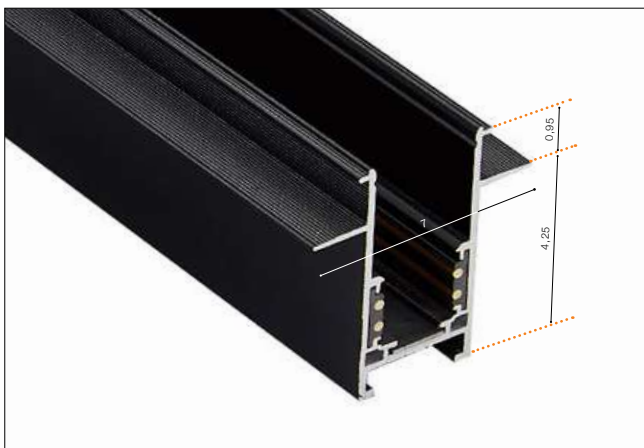

ALFA Track Magnetic 52 (1m, 1,5m, 2m, 3m) WITH END CAP 2x (All included)

- ALFA TRACK MAGNETIC 52 1m (BLACK) **AZ4638**
- ALFA TRACK MAGNETIC 52 1m (WHITE) **AZ4639**
- ALFA TRACK MAGNETIC 52 1,5m (BLACK) **AZ4640**
- ALFA TRACK MAGNETIC 52 1,5m (WHITE) **AZ4641**
- ALFA TRACK MAGNETIC 52 2m (BLACK) **AZ4642**
- ALFA TRACK MAGNETIC 52 2m (WHITE) **AZ4643**
- ALFA TRACK MAGNETIC 52 3m (BLACK) **AZ4644**
- ALFA TRACK MAGNETIC 52 3m (WHITE) **AZ4645**

Available options for installation place – surface-mounted, flush-mounted and suspended

ALFA Track Magnetic 52 Gips1 (1m, 1,5m, 2m, 3m) WITH END CAP 2x (All included)

- ALFA TRACK MAGNETIC 52 GIPS1 1m (BLACK) **AZ4863**
- ALFA TRACK MAGNETIC 52 GIPS1 1m (WHITE) **AZ5457**
- ALFA TRACK MAGNETIC 52 GIPS1 1,5m (BLACK) **AZ4864**
- ALFA TRACK MAGNETIC 52 GIPS1 1,5m (WHITE) **AZ5458**
- ALFA TRACK MAGNETIC 52 GIPS1 2m (BLACK) **AZ4865**
- ALFA TRACK MAGNETIC 52 GIPS1 2m (WHITE) **AZ5453**
- ALFA TRACK MAGNETIC 52 GIPS1 3m (BLACK) **AZ5455**
- ALFA TRACK MAGNETIC 52 GIPS1 3m (WHITE) **AZ5454**