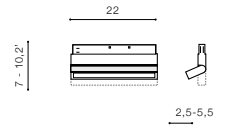

ALFA SARI TRACK MAGNETIC CCT BLUETOOTH

70 Track Magnetic System – ALFA

ALFA SARI TRACK MAGNETIC 6W
CCT BLUETOOTH LED integrated

voltage: 48 V	LED 6W 100lm 3000K - 6000K dimm		LED
IP20	installation place: Alfa Track Magnetic		
technical specification	beam angle: 35°		

COLOUR / NEW INDEX NO.

■ BLACK (BK) **AZ5510**

TILT 90°

ALFA SARI TRACK MAGNETIC 12W
CCT BLUETOOTH LED integrated

voltage: 48 V	LED 12W 290lm 3000K - 6000K dimm		LED
IP20	installation place: Alfa Track Magnetic		
technical specification	beam angle: 35°		

COLOUR / NEW INDEX NO.

■ BLACK (BK) **AZ5511**

TILT 90°