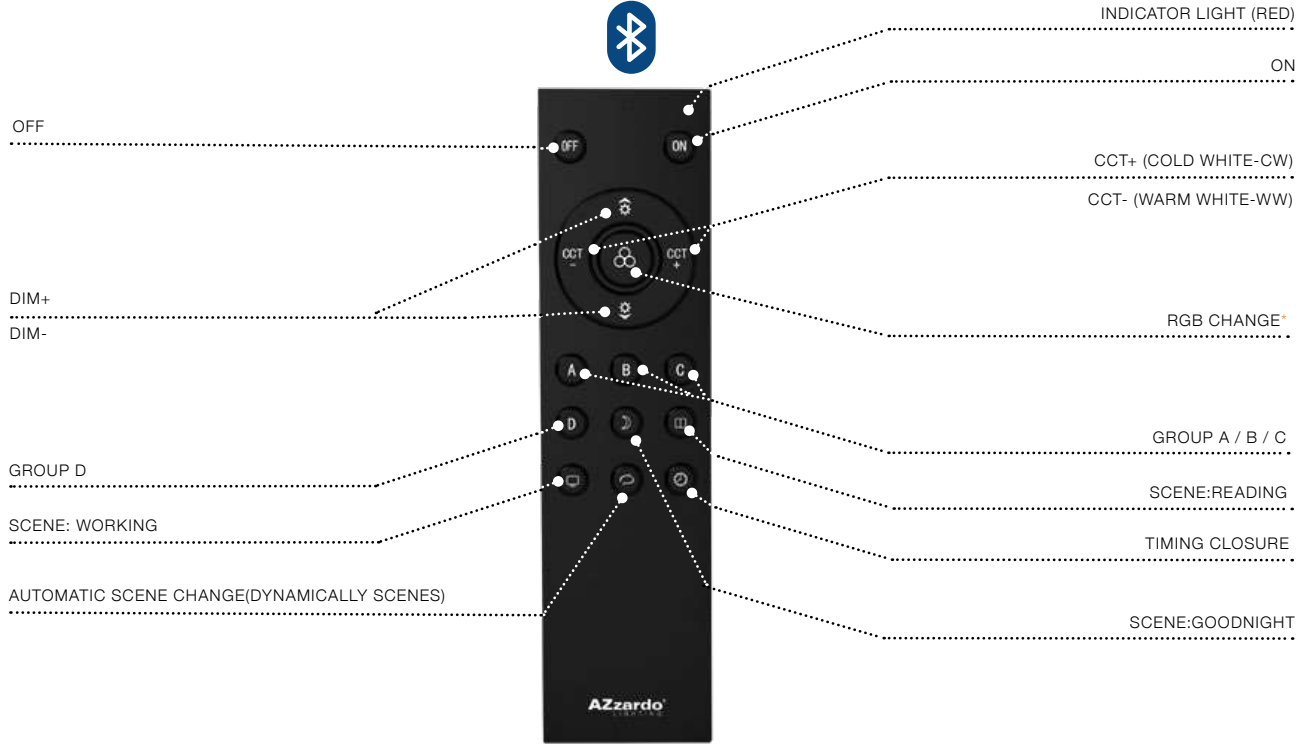

NEO TRACK MAGNETIC MULTICON X

■ TRACK MAGNETIC NEO MULTICON X (BLACK)AZ5135

REMOTE CONTROL BLUETOOTH

Remote Control 4-Group & RGB & Bluetooth
Operating Schematic

AZ5265

*RGB CHANGE ONLY USED FOR RGB LAMPS
THE CCT LAMP CAN'T BE USE THIS BUTTON FUNCTION