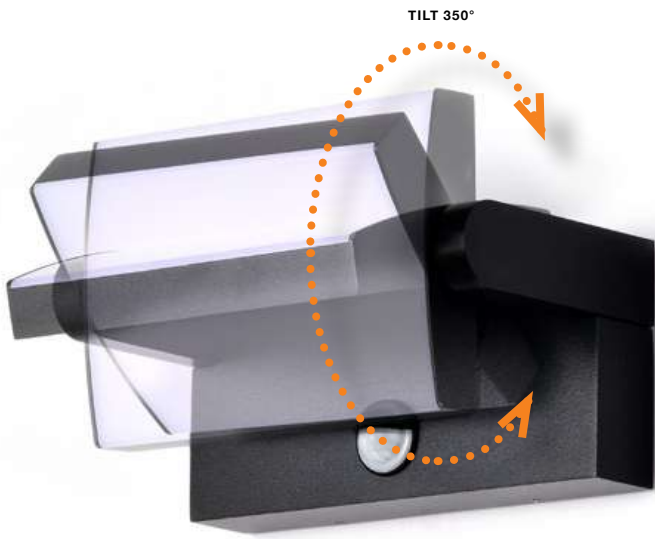

DURANTE IP54 SENSOR 4000K

LED integrated

voltage: 230V	LED 21W 1365lm 4000K	LED
IP54		
technical	installation:	
specification	beam angle: 120°	

COLOUR / NEW INDEX NO.

■ BLACK (BK) **AZ5340**

TILT 350°