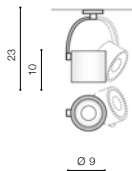

BROSS ARM

180

Exposed downlights

BROSS ARM

		bulb not included ☒
voltage: 230V	LED GU10 1xMax 35W	
IP20		
installation place		☐

COLOUR / NEW INDEX NO.

- ☐ WHITE (WH) **AZ3498**
- ☒ BLACK (BK) **AZ3499**

AZZARDO PATENT EU

BROSS ARM 2

		bulb not included ☒
voltage: 230V	LED GU10 2xMax 35W	
IP20		
installation place		☐

COLOUR / NEW INDEX NO.

- ☐ WHITE (WH) **AZ3502**
- ☒ BLACK (BK) **AZ3503**

AZZARDO PATENT EU