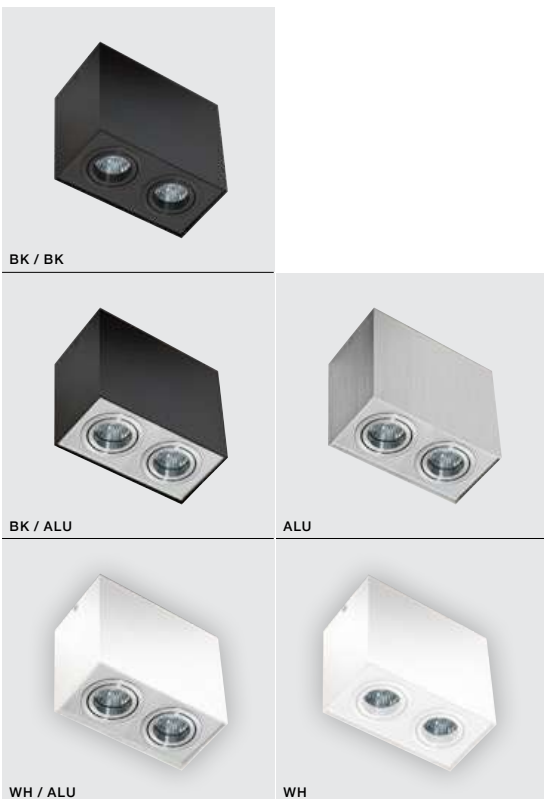

ELOY 2

bulb not included ☒	
voltage: 230V	LED connect GU10 2x Max.50W
IP20	
installation place ☐	

COLOUR / NEW INDEX NO.

- ☐ ALUMINIUM (ALU) **AZ1352**
- ☒ BLACK / ALUMINIUM (BK / ALU) **AZ1355**
- ☐ WHITE (WH) **AZ1353**
- ☒ WHITE / ALUMINIUM (WH / ALU) **AZ1354**
- ☒ BLACK / BLACK (BK / BK) **AZ2138**