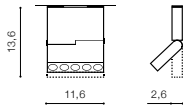

COLOUR / NEW INDEX NO.

- WHITE (WH) **AZ3488**
- BLACK (BK) **AZ3489**

WH

BK

DIADO

224 Exposed downlights

DIADO

LED integrated