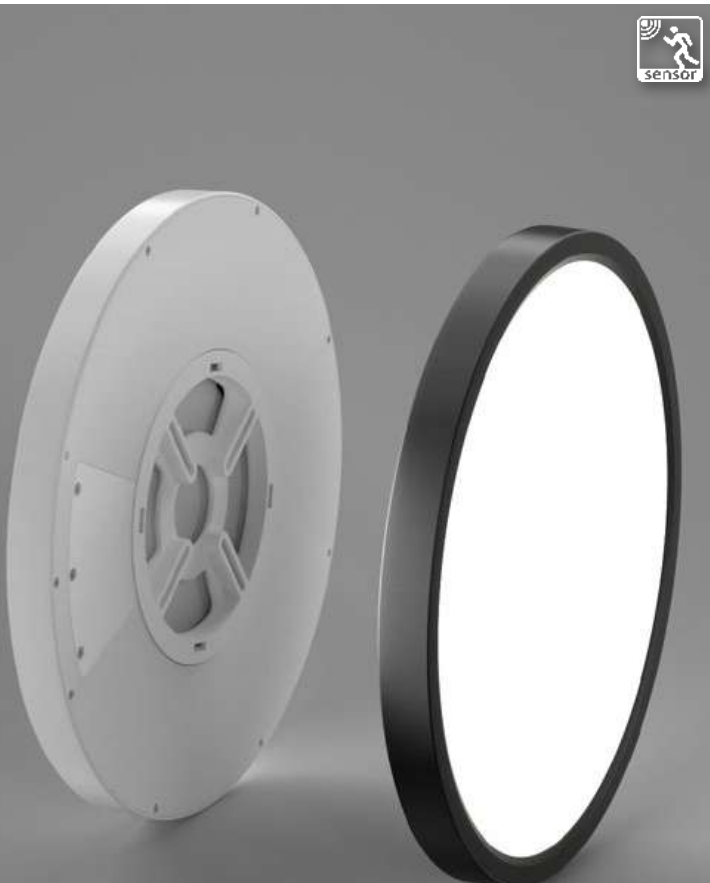

PANKA 30 CCT SWITCH SENSOR

LED integrated

voltage: 230V	LED 24W 1560lm		LED
IP40	2800K/4000K/6000K		
technical	Installation place:	☐	☐
specification	beam angle: 120°	☐	☐

COLOUR / NEW INDEX NO.

- ☐ WHITE (WH) **AZ5357**
- ☒ BLACK (BK) **AZ5358**

2,4