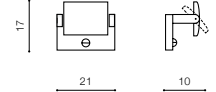

COLOUR / NEW INDEX NO.

■ BLACK (BK) **AZ5340**