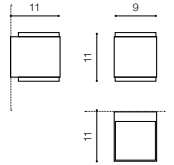

ARBAX IP54

464 Outdoor lamps

LED integrated

voltage: 230V	LED 6W 500lm 3000K		
IP54			
technical	installation place		
specification	beam angle: 60°		

COLOUR / NEW INDEX NO.

DARK GREY (DGR) **AZ4341**

LED integrated

voltage: 230V	LED 12W 1000lm 3000K		
IP54			
technical	installation place		
specification	beam angle: 2x 60°		

COLOUR / NEW INDEX NO.

DARK GREY (DGR) **AZ4342**