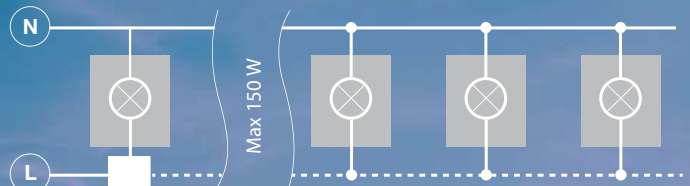

One lamp with a PIR sensor (passive motion sensor) is enough to turn on all other lamps connected to the Master line (in the diagram it is marked with a dashed line).
MOTION SENSOR RANGE: 90°/170° +/- 5M.