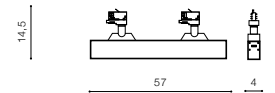

voltage: 230V	LED 24W 1400lm		LED
IP20	3000K | 4000K | 5000K CCT		
technical specification	installation: Track 3 Line		
	beam angle: 120°		

COLOUR / NEW INDEX NO.

- ☐ WHITE (WH) **AZ4566**
- ☒ BLACK (BK) **AZ4565**

LINNEA 86 TRACK 3 LINE 36W CCT SWITCH
LED integrated