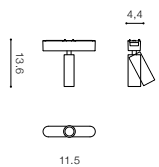

COLOUR / NEW INDEX NO.

- 3000K BLACK (BK) **AZ5287**
- 4000K BLACK (BK) **AZ5288**