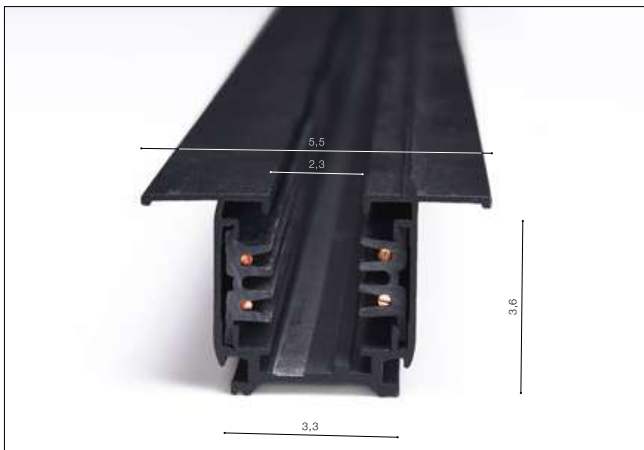

Available options for installation place – surface-mounted, flush-mounted and suspended

TRACKS GIPS (1m, 2m, 3m)

- TRACK GIPS 1m (BLACK) **AZ4290**
- TRACK GIPS 1m (WHITE) **AZ4289**
- TRACK GIPS 2m (BLACK) **AZ4292**
- TRACK GIPS 2m (WHITE) **AZ4291**
- TRACK GIPS 3m (BLACK) **AZ4294**
- TRACK GIPS 3m (WHITE) **AZ4293**