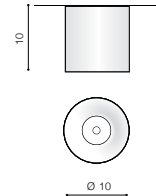

COLOUR / NEW INDEX NO.

- BLACK (BK) **AZ4325**
- WHITE (WH) **AZ4327**
- GOLD (GO) **AZ4326**