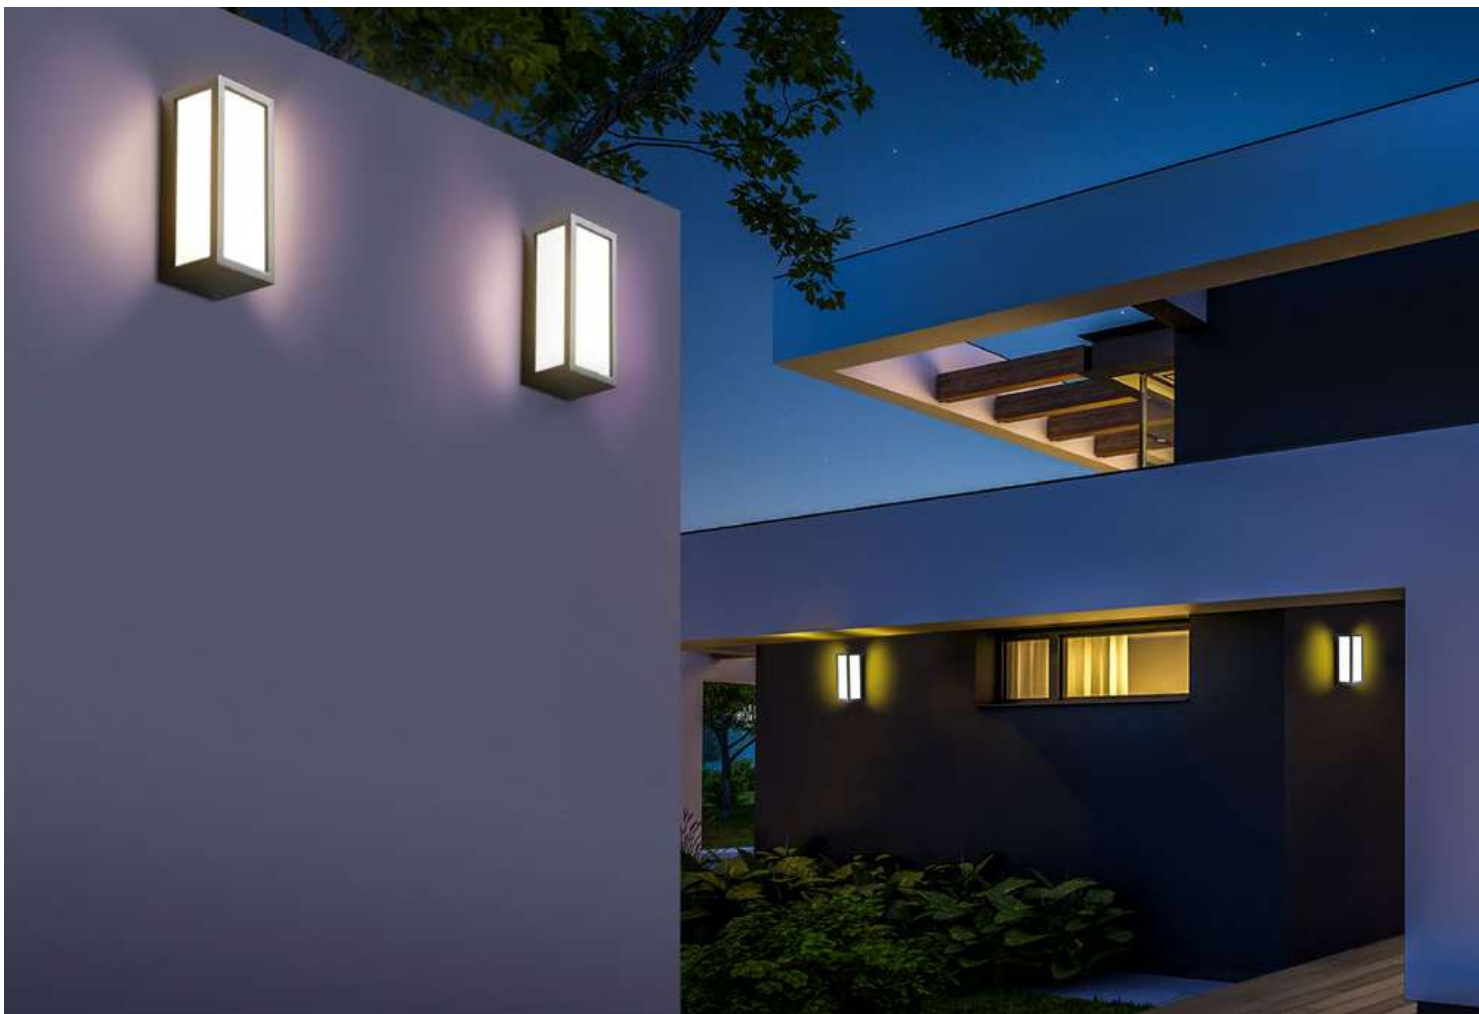

COLOUR / NEW INDEX NO.

- BLACK (BK) **AZ4348**
- DARK GREY (DGR) **AZ4349**