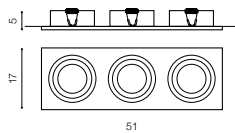

COLOUR / NEW INDEX NO.

- ALUMINIUM (ALU) **AZ0773**