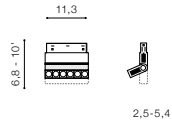

ALFA CYRUS TRACK MAGNETIC 12W
3000K / 4000K LED integrated

voltage: 48 V	LED 12W 1060lm 3000K	
IP20	LED 12W 1060lm 4000K	
technical specification	installation place: Alfa Track Magnetic ☐	
	beam angle: 28°	

COLOUR / NEW INDEX NO.

- 4000K BLACK (BK) **AZ5483**
- 3000K BLACK (BK) **AZ5484**