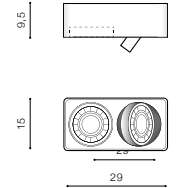

COLOUR / NEW INDEX NO.

- ☐ WHITE (WH) **AZ4132**
- ☒ BLACK (BK) **AZ4134**