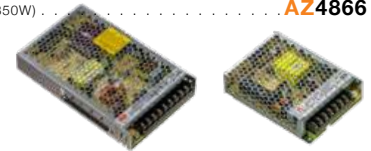

**TRACK MAGNETIC DRIVER MEANWELL 48V
100W / 200W / 350W**
THIS DRIVER IS UNIVERSAL FOR SYSTEMS:
ALFA, GAMMA, NEO

- TRACK MAGNETIC DRIVER MEANWELL (100W) **AZ4691**
- TRACK MAGNETIC DRIVER MEANWELL (200W) **AZ4692**
- TRACK MAGNETIC DRIVER MEANWELL (350W) **AZ4866**