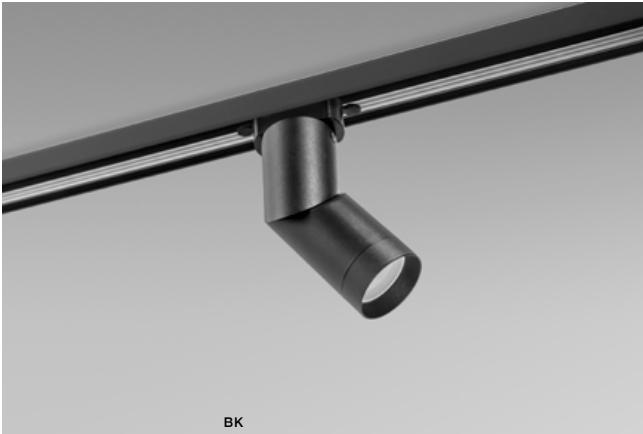

SANTOS TRACK

24 Track 3 Line

BK

SANTOS TRACK 3 LINE GU10

bulb not included ☒

voltage: 230V	GU10 1x Max. 50W	☒
IP20		☐
technical specification	installation: Track 3 Line	☐

COLOUR / NEW INDEX NO.

- ☒ BLACK (BK) **AZ4203**
- ☐ WHITE (WH) **AZ4202**