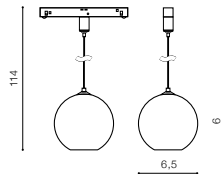

COLOUR / NEW INDEX NO.

- BLACK (BK) **AZ4627**
- GOLD (GO) **AZ4628**

GO

BK