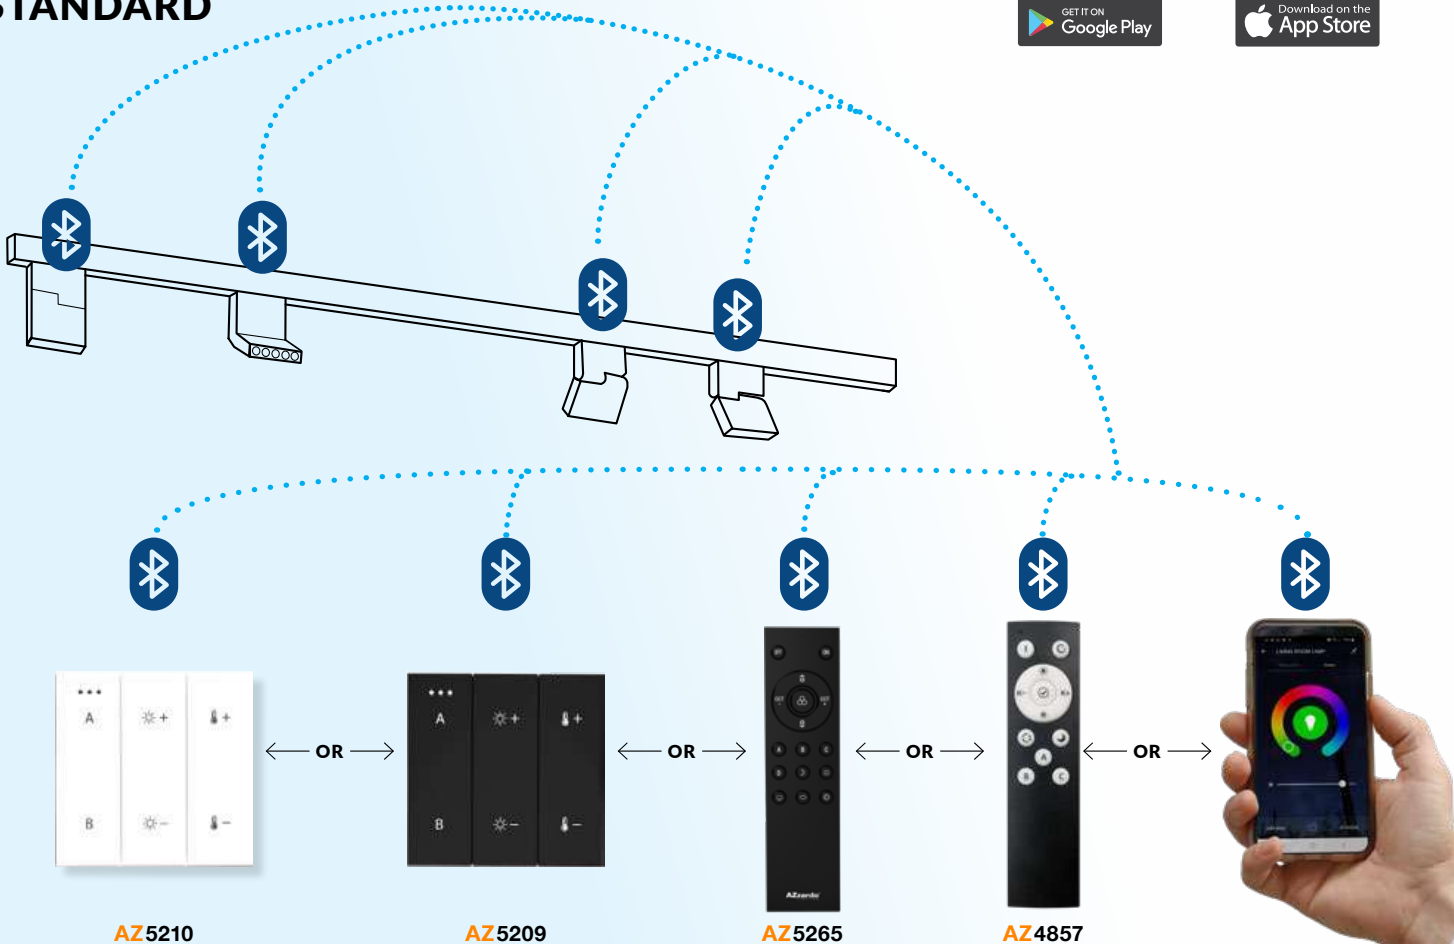

AZ5209

Switch Panel Remote Control 2-Group Bluetooth

SWITCH PANEL REMOTE CONTROL 2-GROUP BLUETOOTH (WH) AZ5210

DOWNLOAD THE APP

STANDARD

AZ5210

AZ5209

AZ5265