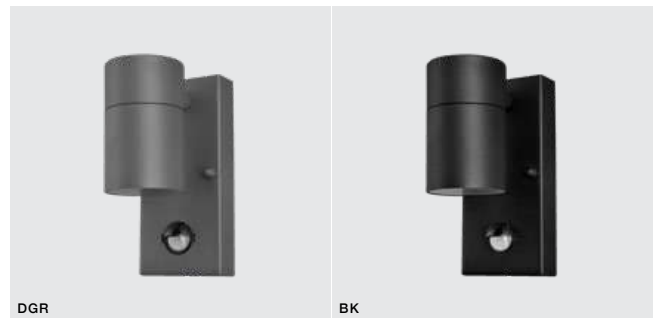

MASTER SLAVE SYSTEM

VENTA IP54

460 Outdoor lamps

VENTA

voltage: 230V	E27 1x MAX 40W	
IP54	installation place	

COLOUR / NEW INDEX NO.

-  BLACK (BK) **AZ4350**
-  DARK GREY (DGR) **AZ4351**

VENETO