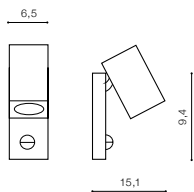

COLOUR / NEW INDEX NO.

- BLACK (BK) **AZ4695**
- DARK GRAY (DGR) **AZ4696**
- WHITE (WH) **AZ4697**