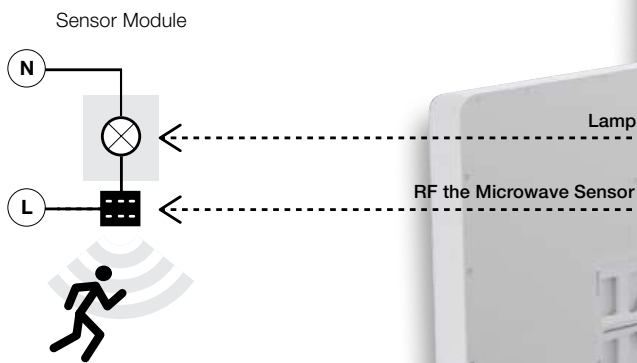

MINIATURE MICROWAVE MOTION SENSOR

The default operating distance of the sensor is up to 5m. Lighting time up to 60sec