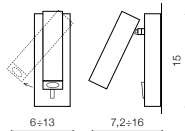

COLOUR / NEW INDEX NO.

- WHITE (WH) **AZ2446**
- CHROME (CH) **AZ2445**