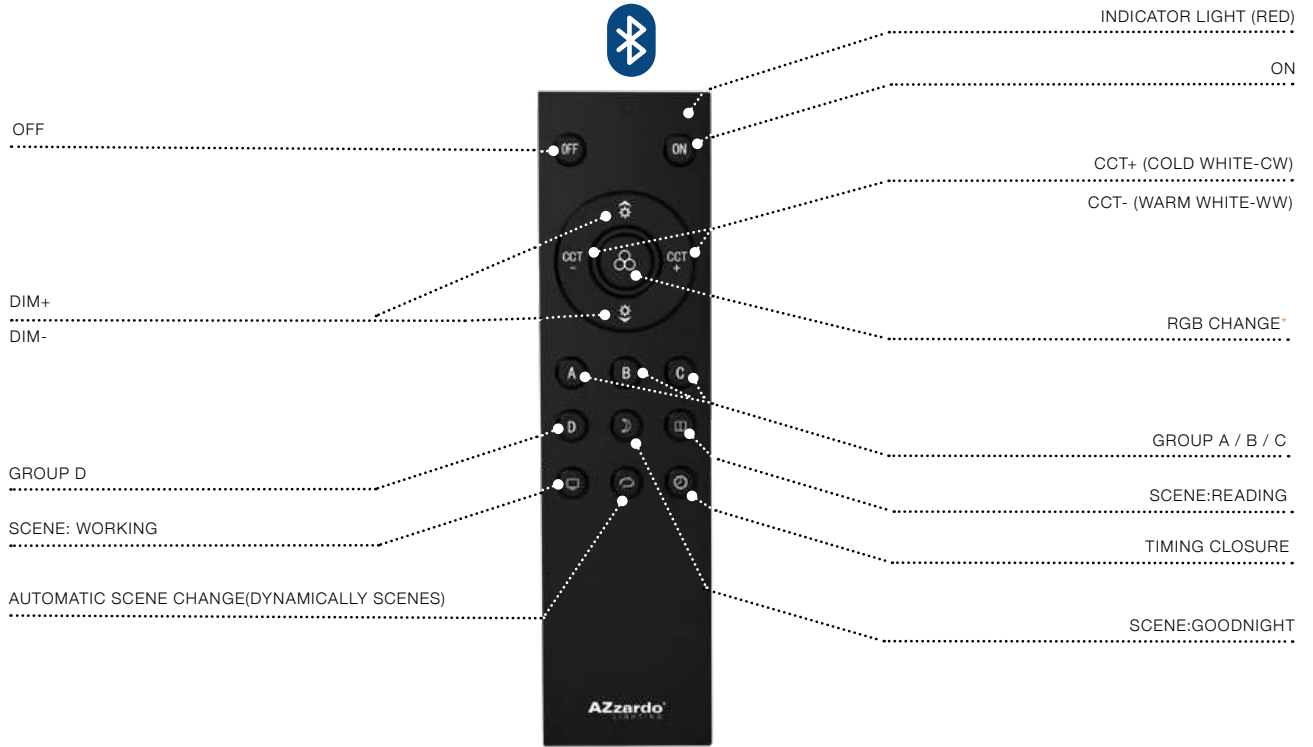

ALFA Track Magnetic 27 Cover 1m

- ALFA TRACK MAGNETIC 27 COVER 1m (BLACK) **AZ5444**
- ALFA TRACK MAGNETIC 27 COVER 1m (WHITE) **AZ5443**

The Bluetooth gateway connects to the Internet via the WiFi signal from the router, thanks to which you can remotely control the lamps or devices settings via the AzzardoSMART application. Being at home, you can control the devices using a special AzzardoSMART remote control or from any device (phone, tablet, computer) that has access to the Wifi network.

Bluetooth Gateway Smart

AZ4856

REMOTE CONTROL BLUETOOTH

Remote Control 4-Group & RGB & Bluetooth
Operating Schematic

AZ5265

*RGB CHANGE ONLY USED FOR RGB LAMPS
THE CCT LAMP CAN'T BE USE THIS BUTTON FUNCTION