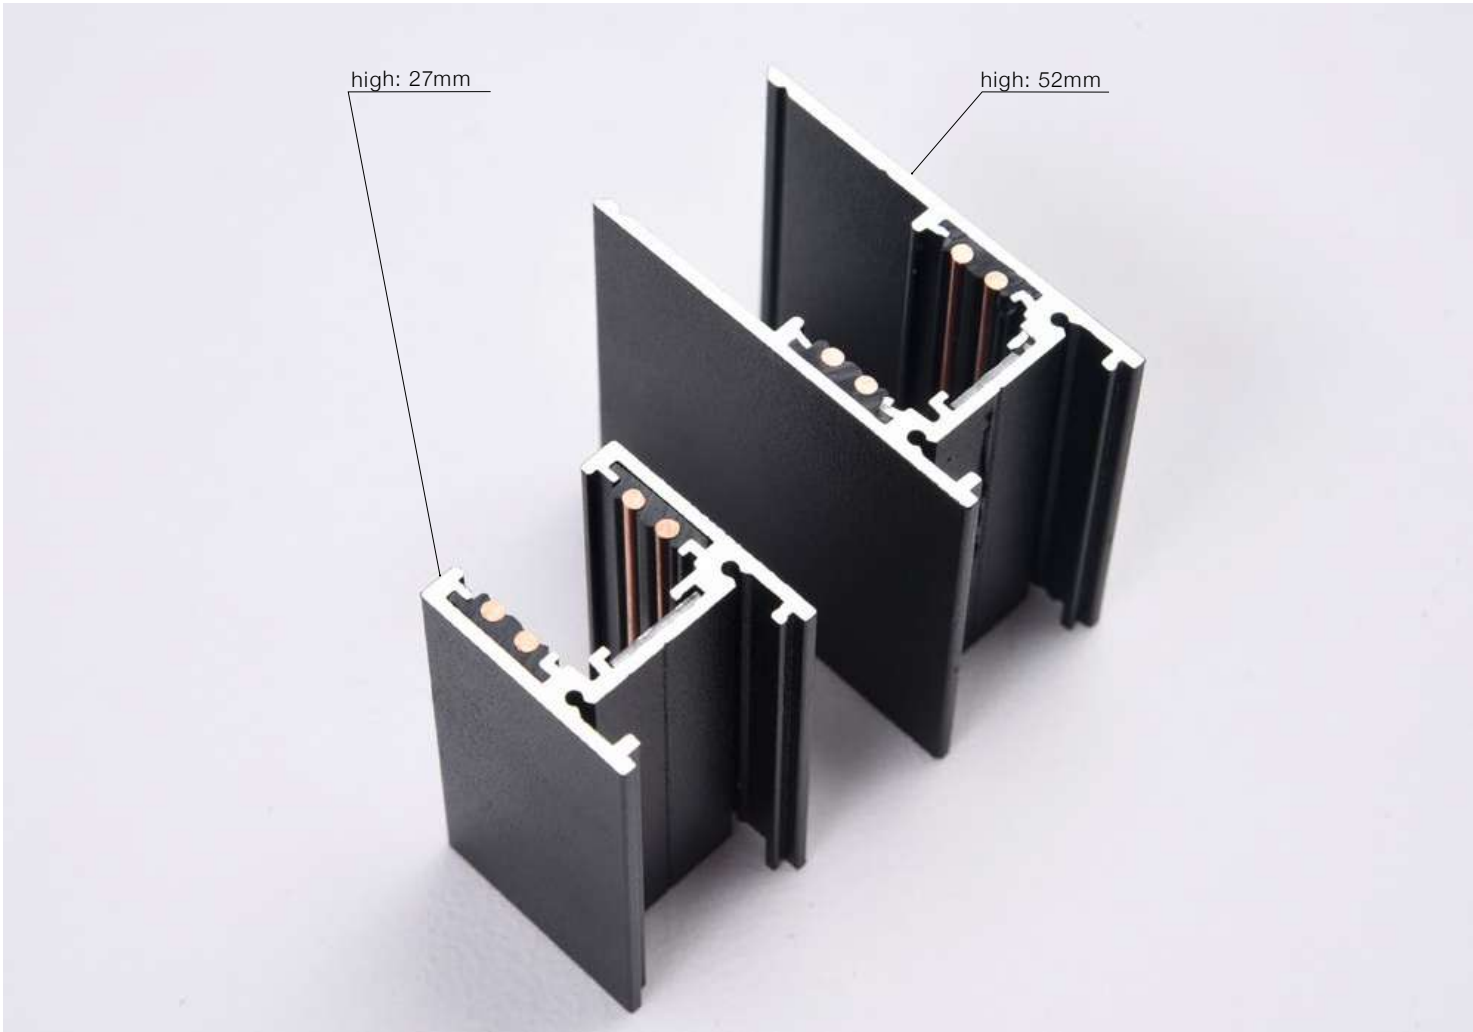

The Bluetooth gateway connects to the Internet via the WiFi signal from the router, thanks to which you can remotely control the lamps or devices settings via the AzzardoSMART application. Being at home, you can control the devices using a special AzzardoSMART remote control or from any device (phone, tablet, computer) that has access to the Wifi network.

Bluetooth Gateway Smart

AZ4856