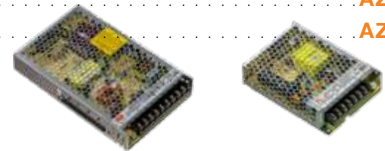

**TRACK MAGNETIC DRIVER MEANWELL 48V
100W / 200W / 350W**
THIS DRIVER IS UNIVERSAL FOR SYSTEMS:
ALFA, GAMMA, NEO

- DRIVER MEANWELL (100W) **AZ4691**
- DRIVER MEANWELL (200W) **AZ4692**
- DRIVER MEANWELL (350W) **AZ4866**