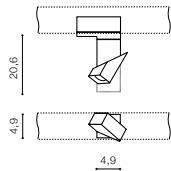

COLOUR / NEW INDEX NO.

- ☐ WHITE (WH) **AZ3524**
- ☒ BLACK (BK) **AZ3525**