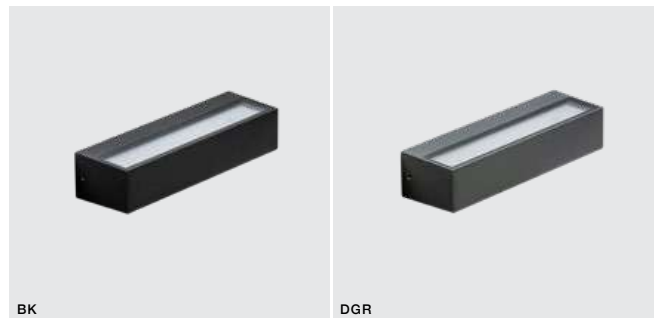

COSEL

LED integrated ☐

voltage: 230V	LED 2x8W 1300lm 3000K
IP54	LED
technical specification	installation place ☐
	beam angle: 2x 110° ☐

COLOUR / NEW INDEX NO.

- BLACK (BK) **AZ4353**
- DARK GREY (DGR) **AZ4354**