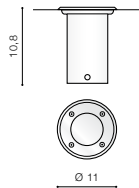

CH

HYDE SQUARE

bulb not includ

voltage: 230V	LED GU10 1x MAX 35W
IP54	
	installation place
	inlet opening Ø 5cm

COLOUR / NEW INDEX NO.

CHROME (CH) **AZ3326**