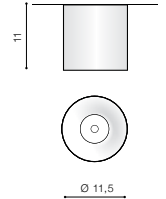

COLOUR / NEW INDEX NO.

- ☒ BLACK (BK) **AZ4328**
- ☐ WHITE (WH) **AZ4330**
- ☒ GOLD (GO) **AZ4329**