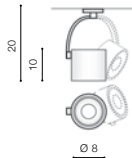

COSTA ARM TRACK

30 Track 3 Line

COSTA ARM TRACK 3 LINE 12W

LED integrated

voltage: 230V

LED 12W 1020lm 3000K

IP20

LED

technical

installation place: Track Electric 3 Line

specification

beam angle: 25°

COLOUR / NEW INDEX NO.

- ☒ WHITE / WHITE (WH / WH) **AZ3487**
- ☒ BLACK / BLACK (BK / BK) **AZ3486**