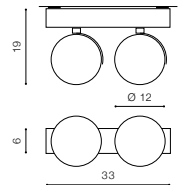

WH

JERRY 3 230V

bulb not included

voltage: 230V	connect 3x ES111 MAX 50W
IP20	or ADAP111 + GU10 Max 40W
	installation place

COLOUR / NEW INDEX NO.

- ☐ WHITE (WH) **AZ1885**
- ☒ BLACK (BK) **AZ1886**