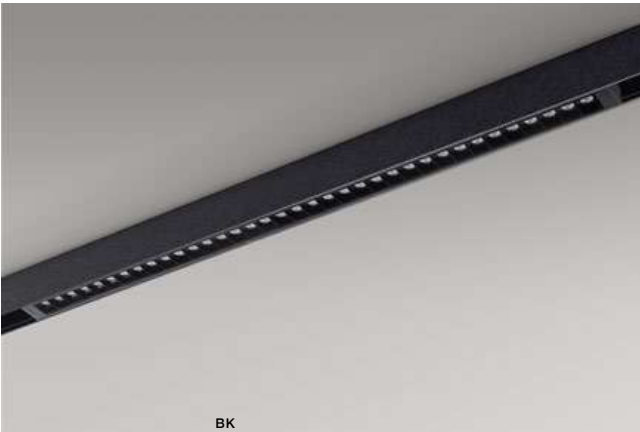

BK

BETA KIRA 230V TRACK MAGNETIC 27W CCT BLUETOOTH LED integrated

voltage: 230V	LED 27W 3420lm CCT 3000-6000K	LED
IP20	dimmable	
technical specification	installation: BETA Track Magnetic 230V	☐
	beam angle: 24°	☐

COLOUR / NEW INDEX NO. 2.5

■ BLACK (BK) . . . . . **AZ5177** ◀ 1 ————— ▣

—————
60