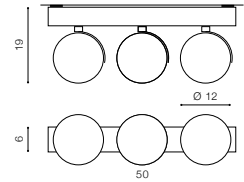

JERRY 3 12V

bulb not included

voltage: 12V	connect 3x QR111 MAX 50W
IP20	dimer driver 12V – included
	installation place

COLOUR / NEW INDEX NO.

- ☐ WHITE (WH) **AZ1723**
- ☒ BLACK (BK) **AZ1724**