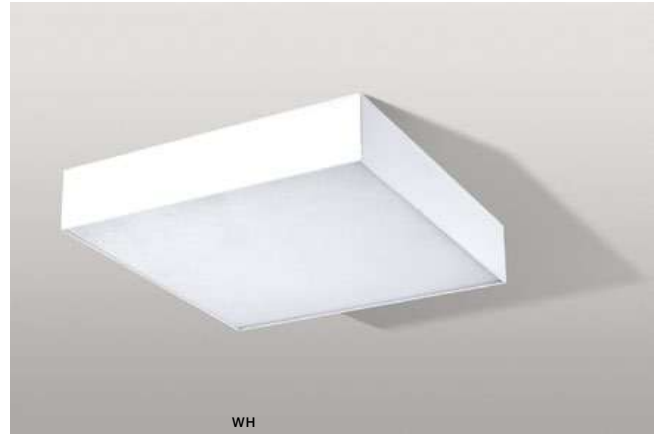

COLOUR / NEW INDEX NO.

- WHITE (WH) **AZ3453**
- BLACK (BK) **AZ3454**

** - ONLY FOR SIZE 30CM, 40CM, 50CM, 60CM

MONZA SQUARE

266 Exposed downlights

MONZA S 22 3000K/ 4000K LED integrated

voltage: 230V	LED 20W 3000K RA \geq 90 1680lm	
IP20	LED 20W 4000K RA \geq 90 1760lm	
technical specification	installation place <input type="checkbox"/>	
	beam angle: 120°	