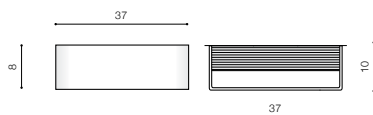

LED integrated

voltage: 230V	LED 12W 1008lm 3000K	
IP20		
technical	installation place	
specification	beam angle: 2x110°	

COLOUR / NEW INDEX NO.

- ☐ WHITE (WH) **AZ2427**