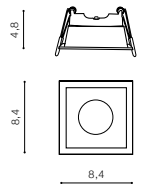

MILET

368 Downlights

MILET

bulb not includ ☒

voltage: 230V	GU10 1x Max 50W	☒
IP20		☐
	installation place	☐
	inlet opening	☐ 7,2 x 7,2cm

1. COLOUR / NEW INDEX NO.
2. ☐ WHITE (WH) **AZ4075**
   - ☒ BLACK (BK) **AZ4076**