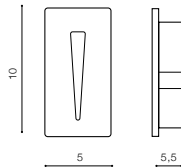

COLOUR / NEW INDEX NO.

- WHITE (WH) **AZ2963**
- BLACK (BK) **AZ2964**
- SATIN NICKEL (SN) **AZ2965**