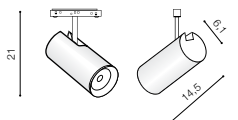

ALFA MAKITA II TRACK MAGNETIC

72 Track Magnetic System – ALFA

ALFA MAKITA II TRACK MAGNETIC 12W

3000K / 4000K

LED integrated

voltage: 48 V

LED 12W 750lm 3000K

IP20

LED 12W 750lm 4000K

technical

installation place: Alfa Track Magnetic

specification

beam angle: 40°

COLOUR / NEW INDEX NO.

■ 3000K BLACK (BK) **AZ5491**

■ 4000K BLACK (BK) **AZ5492**

ALFA MAKITA II TRACK MAGNETIC 24W

3000K / 4000K

LED integrated

voltage: 48 V

LED 24W 1750lm 3000K

IP20

LED 24W 1750lm 4000K

technical

installation place: Alfa Track Magnetic

specification

beam angle: 40°

COLOUR / NEW INDEX NO.

■ 3000K BLACK (BK) **AZ5493**

■ 4000K BLACK (BK) **AZ5494**