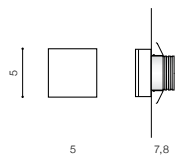

COLOUR / NEW INDEX NO.

- BLACK (BK) **AZ3372**
- WHITE (WH) **AZ3373**
- SATIN NICKEL (SN) **AZ3374**