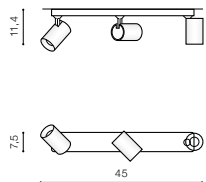

COLOUR / NEW INDEX NO.

- ☒ BLACK (BK) **AZ3197**
- ☐ WHITE (WH) **AZ3198**