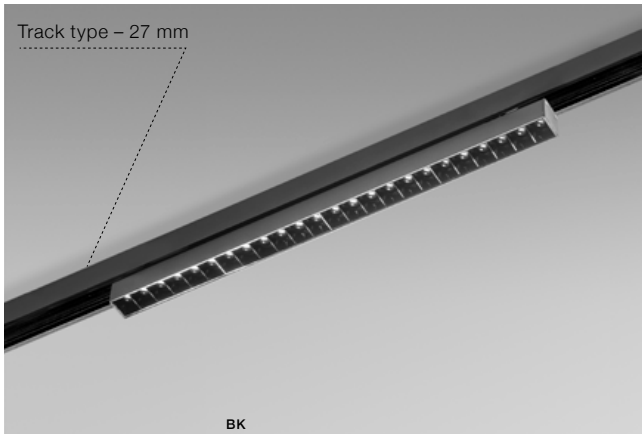

ALFA KIRA TRACK MAGNETIC

Track Magnetic System – ALFA

ALFA KIRA TRACK MAGNETIC 12W

3000K/4000K

LED integrated

voltage: 48V

LED 12W 750lm 3000K

IP20

LED 12W 800lm 4000k

technical

installation: ALFA Track Magnetic – 52 or 27

specification

beam angle: 60°

COLOUR / NEW INDEX NO.

- ☐ 3000K WHITE (WH) **AZ4596**
- ☒ 3000K BLACK (BK) **AZ4595**
- ☐ 4000K WHITE (WH) **AZ4598**
- ☒ 4000K BLACK (BK) **AZ4597**