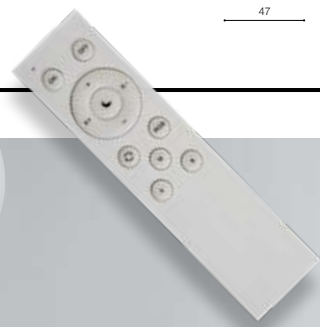

LED integrated

voltage: 230V

LED 45W 3600lm

IP20

2700 ÷ 6500K dimm

LED

technical

installation place

specification

beam angle: 123°

COLOUR / NEW INDEX NO.

☐ WHITE (WH). **AZ2761**

LED integrated

voltage: 230V

LED 45W 3600lm

IP20

2700 ÷ 6500K dimm

LED

technical

installation place

specification

beam angle: 120°

COLOUR / NEW INDEX NO.

☐ WHITE (WH). **AZ2763**