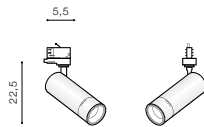

COLOUR / NEW INDEX NO.

- ☐ WHITE (WH) **AZ4066**
- ☒ BLACK (BK) **AZ4067**