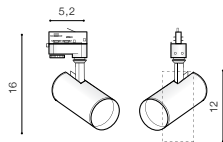

KIRKE TRACK 3 LINE 10W CCT SWITCH

LED integrated

voltage: 230V

LED 10W 800lm

IP20

3000K | 4000K | 5500K CCT

LED

technical

installation: Track 3 Line

specification

beam angle: 40°

COLOUR / NEW INDEX NO.

- BLACK (BK) **AZ4658**
- WHITE (WH) **AZ4659**