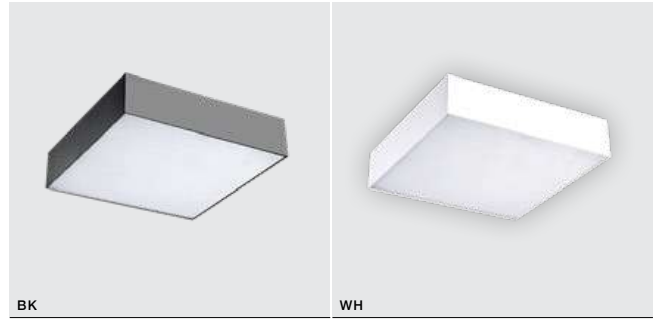

COLOUR / NEW INDEX NO.

- 3000K WHITE (WH) **AZ3691**
- 3000K BLACK (BK) **AZ3690**

MONZA II S 50 3000K/ 4000K

LED integrated

voltage: 230V	LED 74W 6120lm 3000K	
IP20	LED 74W 6120lm 4000K	
technical	installation place	
specification	beam angle: 120°	