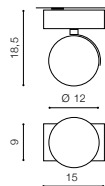

MAX 12V / MAX 230V

250

Exposed downlights

MAX 1 12V

bulb not included

voltage: 12V	connect 1x QR111 MAX 50W
IP20	dimer driver 12V – included
	installation place

COLOUR / NEW INDEX NO.

WHITE / BLACK (WH / BK) **AZ1372**

MAX 1 230V

bulb not included

voltage: 230V	connect 1x ES111 MAX 50W
IP20	or ADAP111 + GU10 Max 40W
	installation place

COLOUR / NEW INDEX NO.

WHITE / BLACK (WH / BK) **AZ1373**