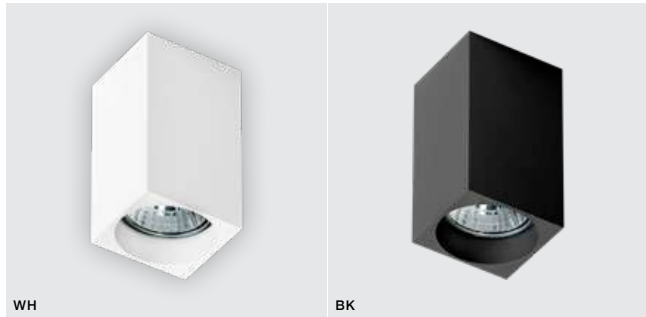

- WHITE (WH) **AZ1381**
- BLACK (BK) **AZ1382**

WH

BK

NEOS

198 Exposed downlights

NEOS 1

bulb not included <input checked="" type="checkbox"/>	
voltage: 230V	LED connect GU10 1x Max.50W <input checked="" type="checkbox"/>
IP20	
installation place <input checked="" type="checkbox"/>	