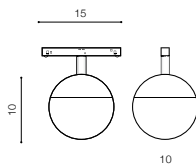

ALFA ELIN TRACK MAGNETIC 7W

3000K/4000K

LED integrated ☒

voltage: 48V

LED 7W 850lm 3000K

LED

IP20

LED 7W 900lm 4000K

technical

installation: ALFA Track Magnetic – 52 or 27 ☒

specification

beam angle: 190° ☒

COLOUR / NEW INDEX NO.

- 3000K BLACK (BK) **AZ4630**
- 3000K GOLD (GO) **AZ4632**
- 4000K BLACK (BK) **AZ4631**