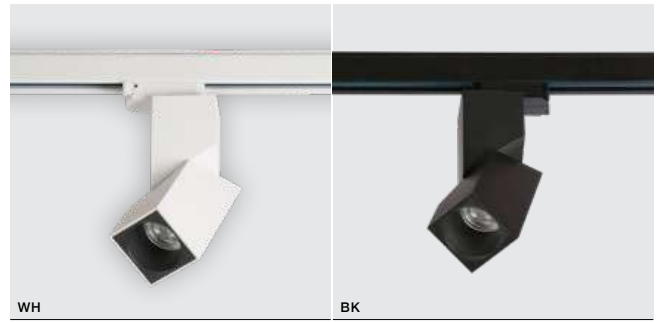

WH

BK

SANTOS SQUARE TRACK

LED integrated

voltage: 230V	LED 12W 1020lm 3000K	
IP20		
technical	installation: Track 3 Line	☐
specification	beam angle: 60°	

COLOUR / NEW INDEX NO.

- ☐ WHITE (WH) **AZ3524**
- ☒ BLACK (BK) **AZ3525**