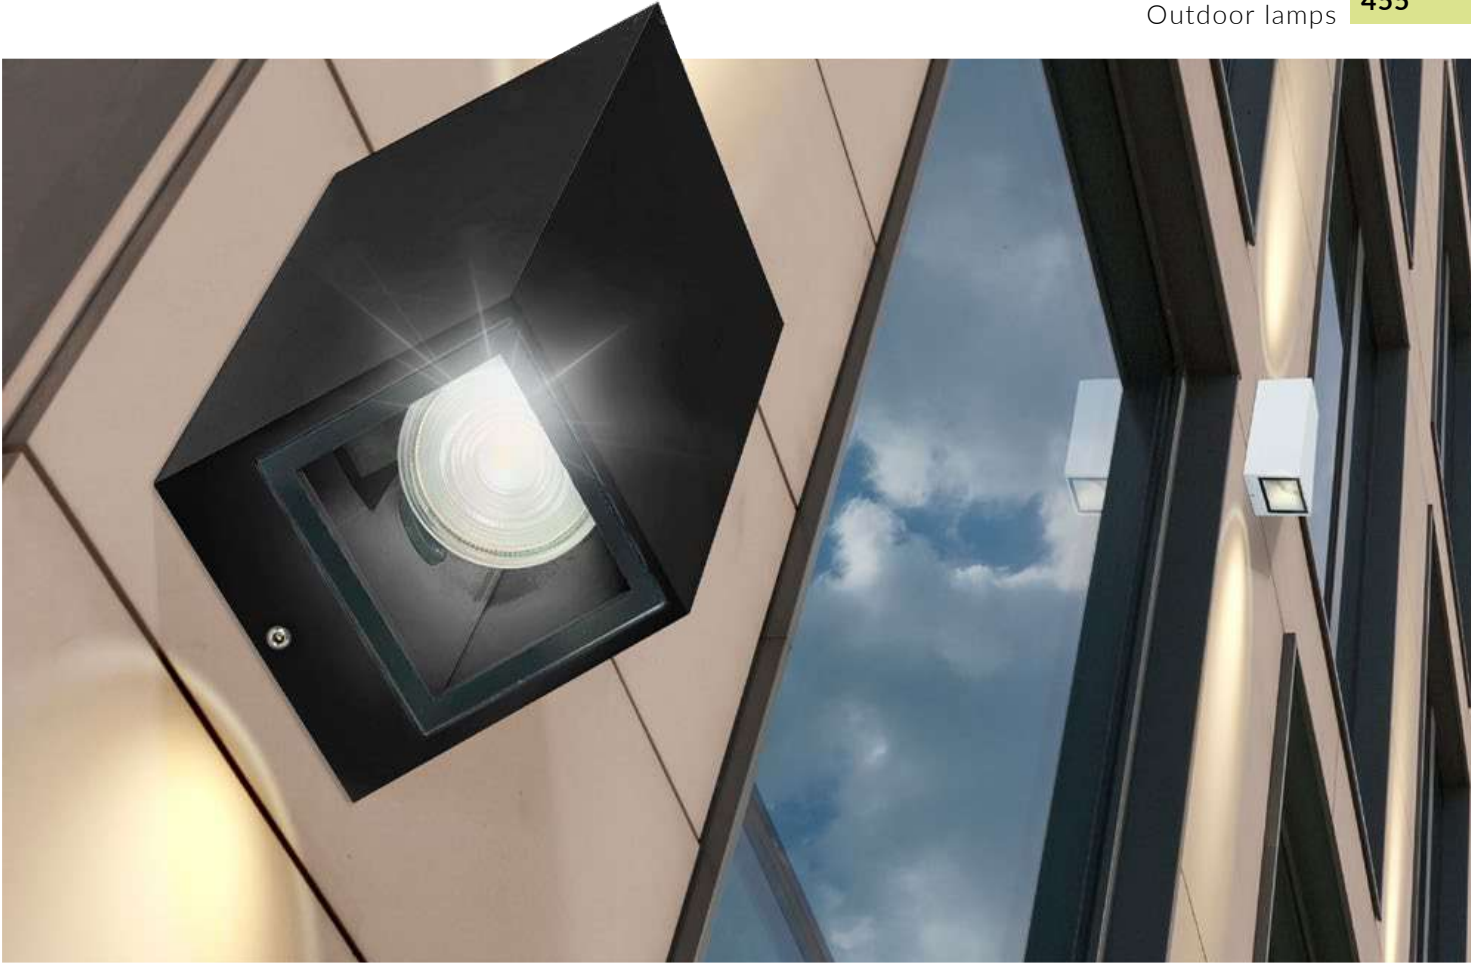

JAKE WALL 2 IP54

bulb not includ ☐

voltage: 230V	GU10 2x MAX 35W ☐
IP54	installation place ☐

COLOUR / NEW INDEX NO.

- ☒ DARK GREY (DGR) **AZ3321**
- ☐ WHITE (WH) **AZ3322**
- ☒ BLACK (BK) **AZ4269**