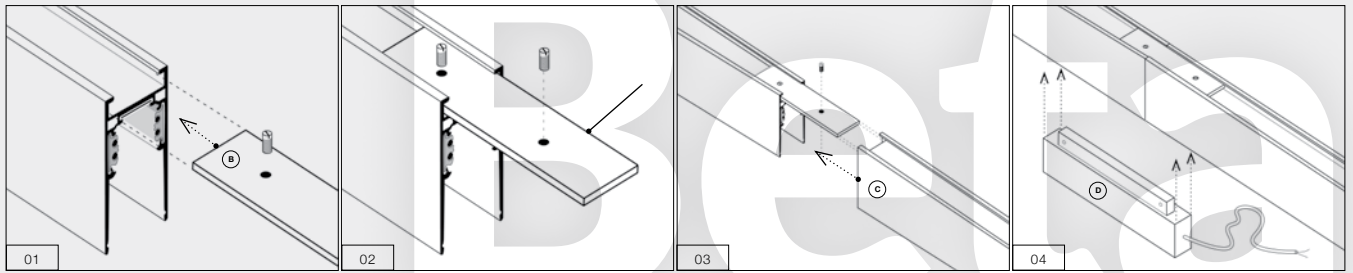

BETA TRACK MAGNETIC57 230V

Components for BETA Track Magnetic

01 Insert the MECHANICAL CONNECTOR (B) into the TRACK (A).

02 Tighten the screw between A and B.

03 Slide and fasten TRACK (C) to the MECHANICAL CONNECTOR (B).

04 Put STRAIGHT CONNECTOR ELECTRIC (D) between the two connected tracks (A+C).