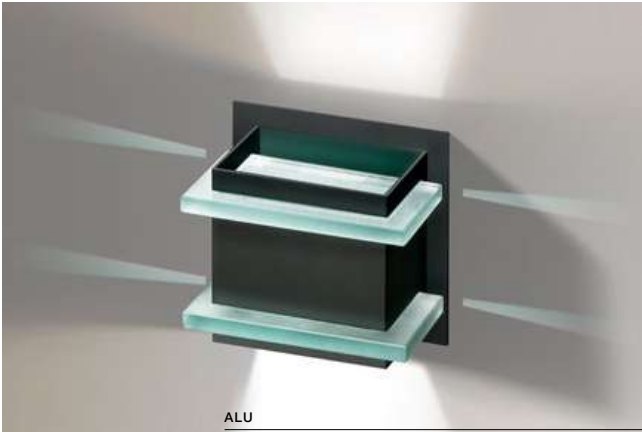

BLAS

392 Indoor wall lamps