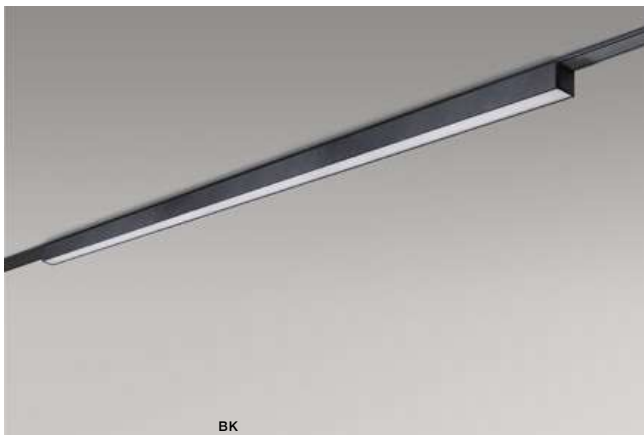

IP20

LED 20W 1260lm 4000K

technical

installation: GAMMA Track Magnetic

specification

beam angle: 120°

COLOUR / NEW INDEX NO.

- 3000K BLACK (BK) **AZ5301**
- 4000K BLACK (BK) **AZ5302**