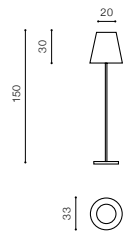

HAVANA IP44

506 Outdoor lamps

HAVANA

voltage: 230V	E27 1x MAX 40W	
IP44	installation place	

COLOUR / NEW INDEX NO.

- BLACK (BK) **AZ4662**
- WHITE (WH) **AZ4663**