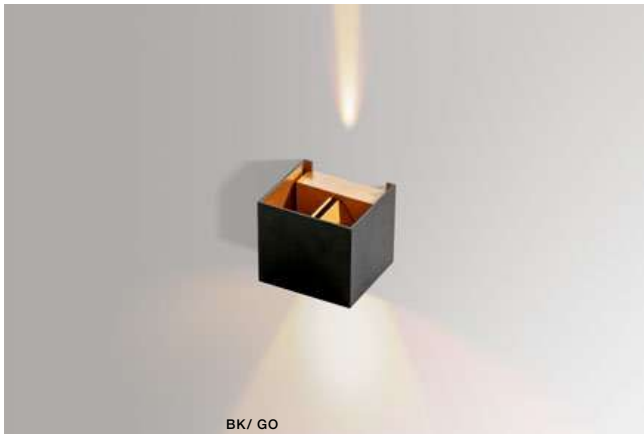

BK / GO

LETICIA

bulb not includ ☒

voltage: 230V	connect G9 1x Max.40W ☐
IP20	installation place ☐

COLOUR / NEW INDEX NO.

- ☐ WHITE (WH) **AZ0951**
- ☒ ANODISED GOLD (AGO) **AZ0952**
- ☒ BLACK / GOLD (BK / GO) **AZ2814**
- ☒ BLACK / BLACK (BK / BK) **AZ2932**

TWO ADJUSTABLE LIGHT ANGLE TILT 90°