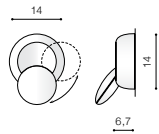

AVON LED

402 Indoor wall lamps

AVON

LED integrated ☒

voltage: 230V	LED 5W 3000K 385lm	LED
IP20		
technical specification	installation place ☐ ☐	
	beam angle: 90°	☒

COLOUR / NEW INDEX NO.

- BLACK (BK) **AZ2196**
- WHITE (WH) **AZ2195**
- GOLD (GO) **AZ2197**