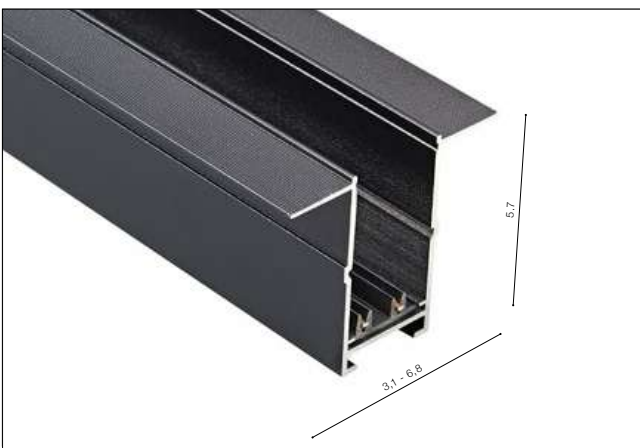

BETA TRACK MAGNETIC57 230V GIPS1 (1M, 2M, 3M)

- BETA TRACK MAGNETIC57 230V GIPS1 1M (BLACK) **AZ5145**
- BETA TRACK MAGNETIC57 230V GIPS1 1M (WHITE) **AZ5146**
- BETA TRACK MAGNETIC57 230V GIPS1 2M (BLACK) **AZ5147**
- BETA TRACK MAGNETIC57 230V GIPS1 2M (WHITE) **AZ5148**
- BETA TRACK MAGNETIC57 230V GIPS1 3M (BLACK) **AZ5149**
- BETA TRACK MAGNETIC57 230V GIPS1 3M (WHITE) **AZ5150**

DESIGN PATENTED BY AZZARDO