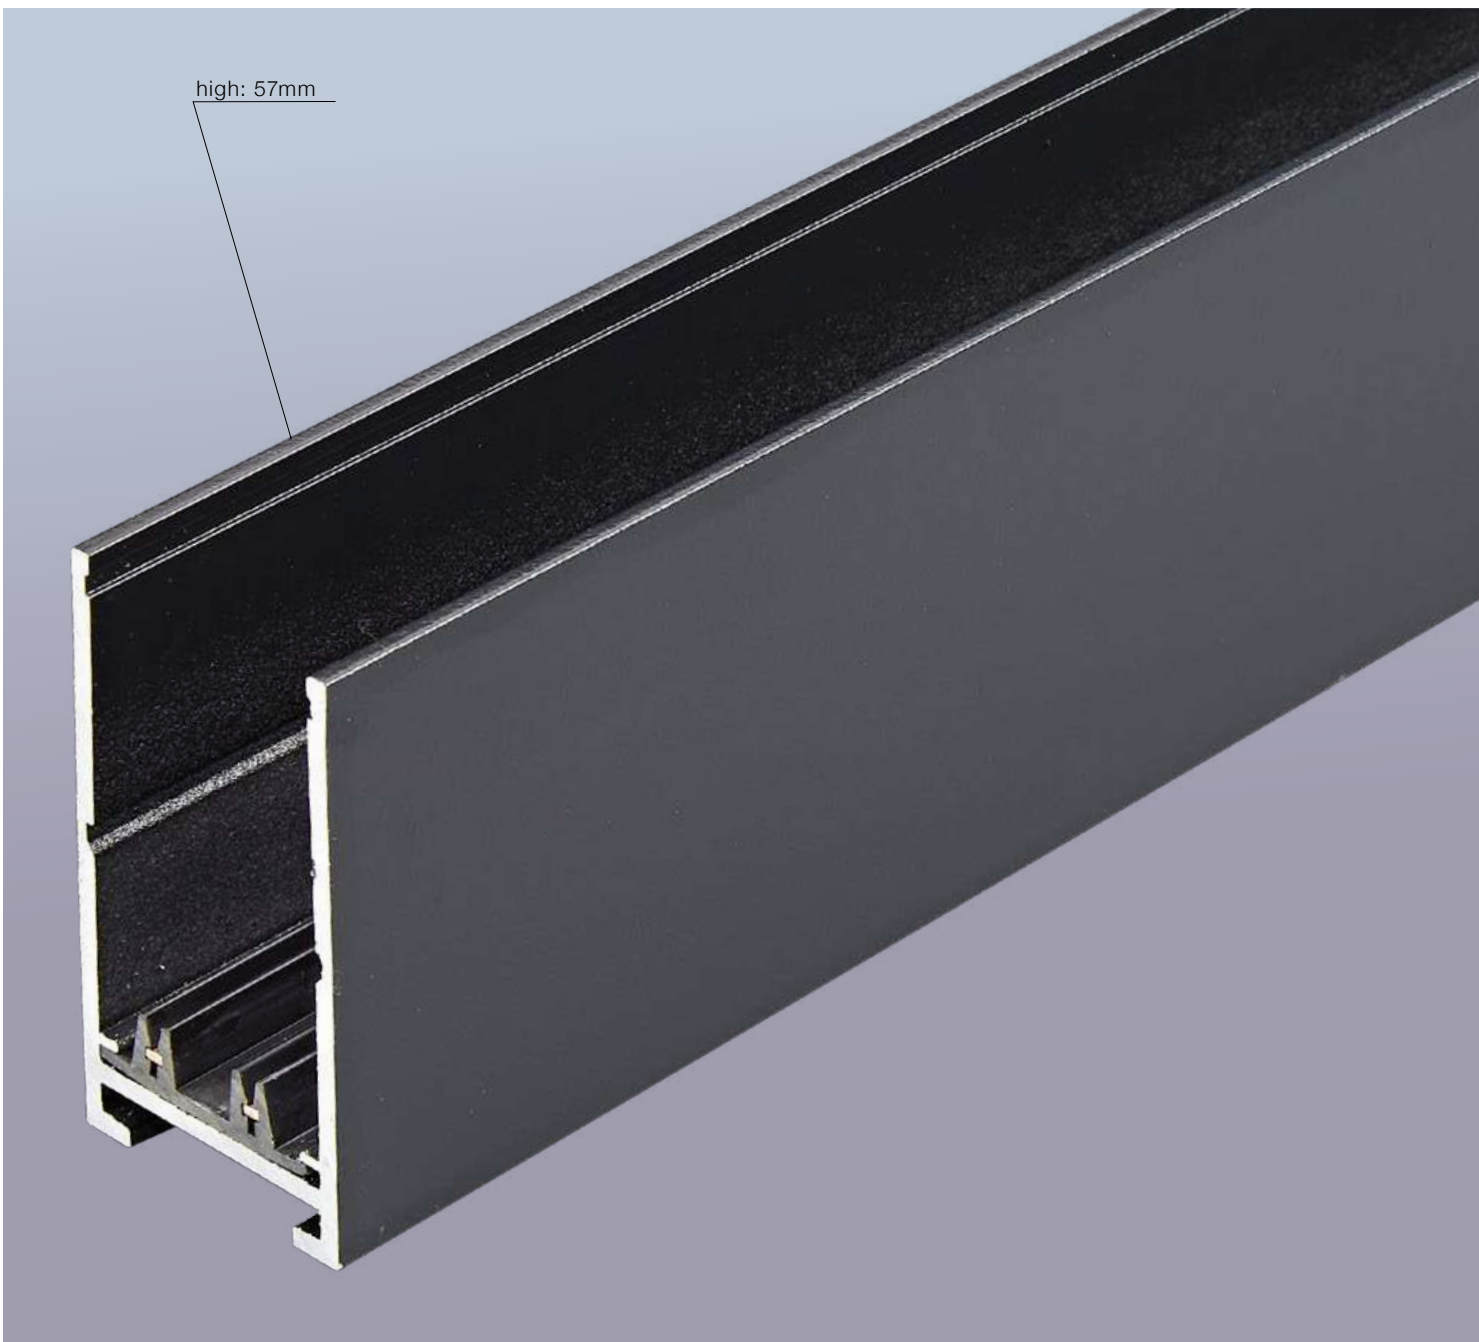

BETA TRACK MAGNETIC57 230V COVER

- BETA TRACK MAGNETIC57 230V COVER (BLACK) **AZ5168**
- BETA TRACK MAGNETIC57 230V COVER (WHITE) **AZ5169**